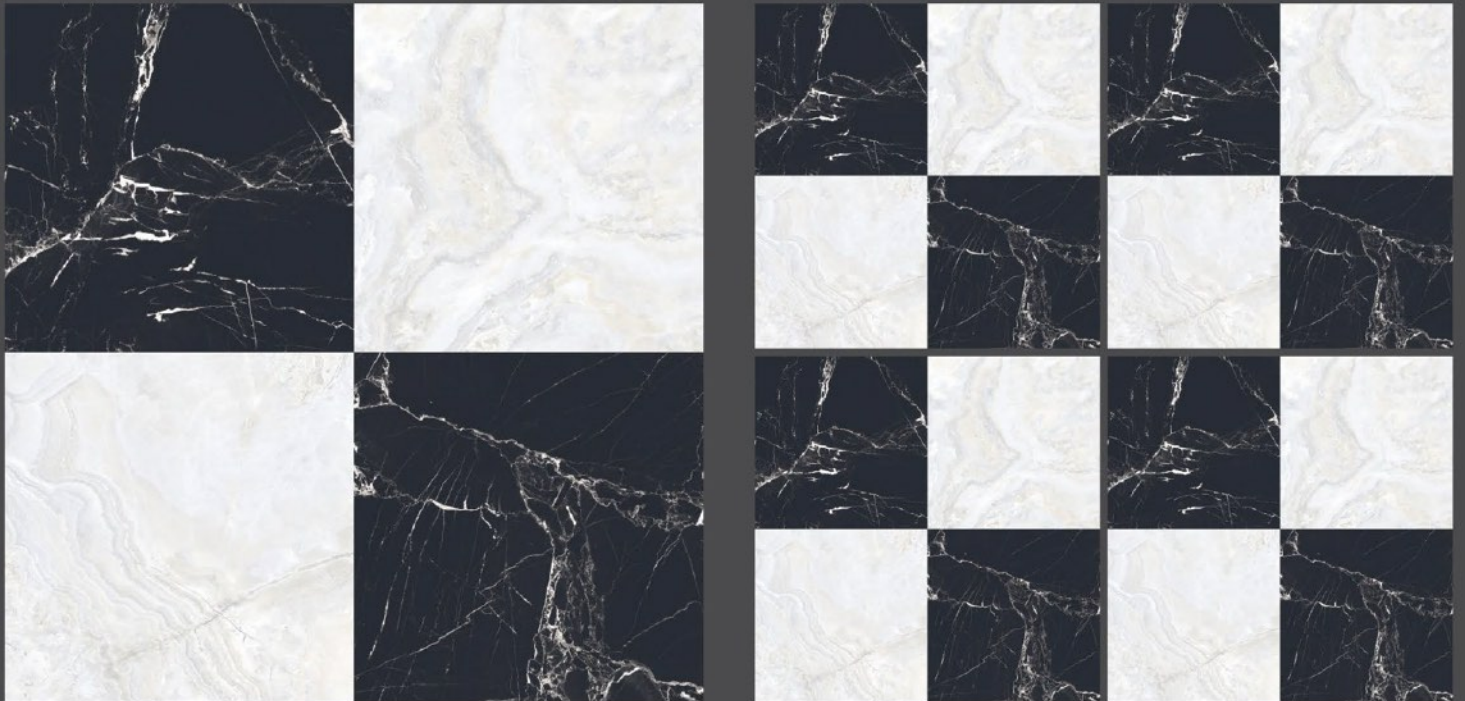

italian chess nero

600X600MM