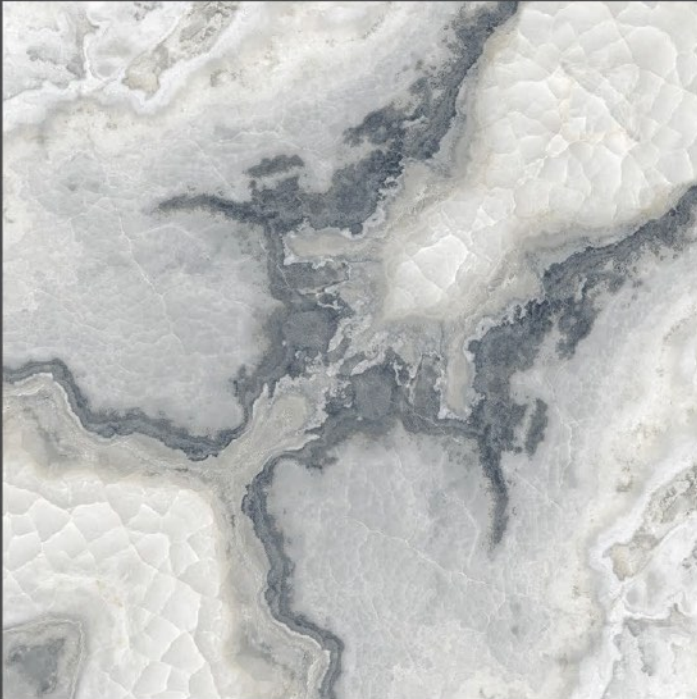

STARLET BLUE
600X600MM

FINISH : GLOSSY

zest
book match collection

STARLET BLUE
600X600MM

MAKRANA GREY
600X600MM

MAKRANA GREY
600X600MM

ROYAL NATURAL

600X600MM