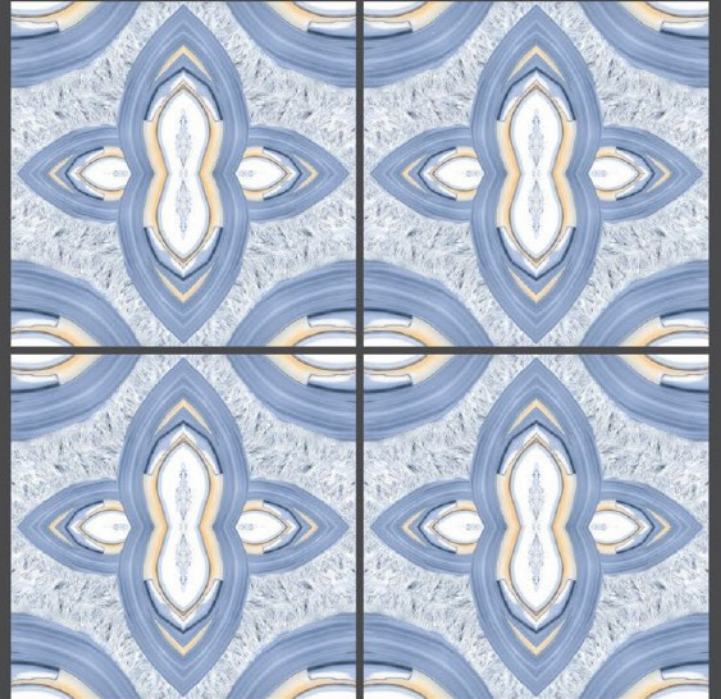

dallas grey
600X600MM

daxon beige
600X600MM

zest
book match collection

daxon beige
600X600MM

denver blue
600X600MM

Use for
Wall

Use for
Floor

4mm Spacer
Recommended