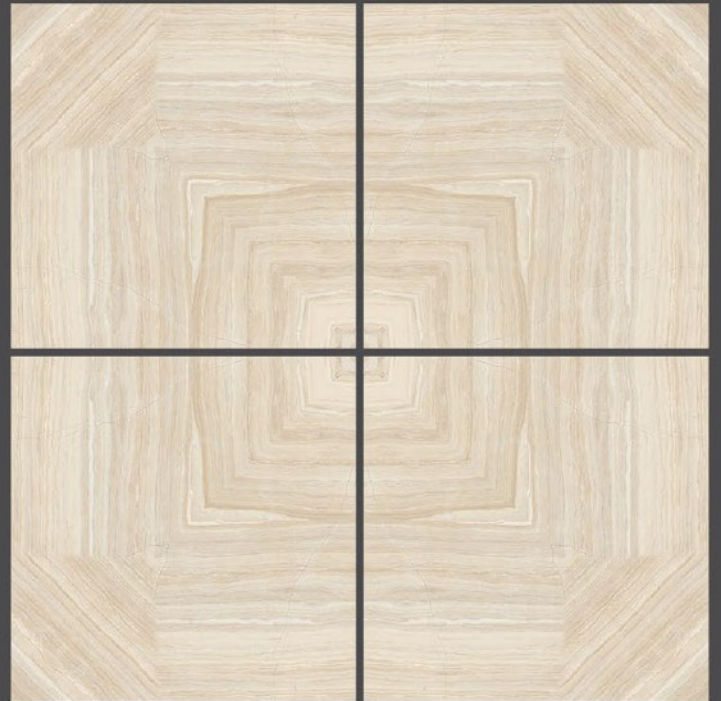

iris biege
600X600MM

FINISH : GLOSSY