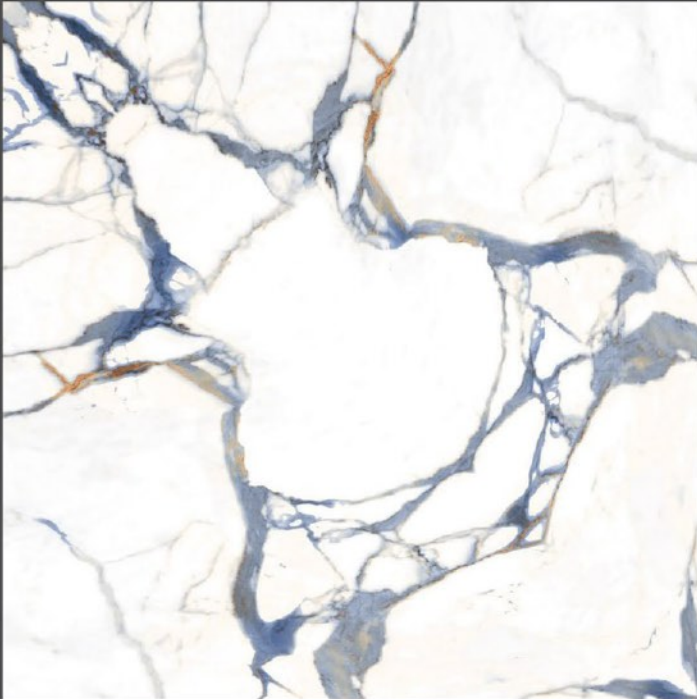

marko blue
600X600MM

marmol blue
600X600MM

marvel blue
600X600MM

melody onyx
600X600MM

zest
book match collection

melody onyx
600X600MM

metrix grey
600X600MM

zest
book match collection