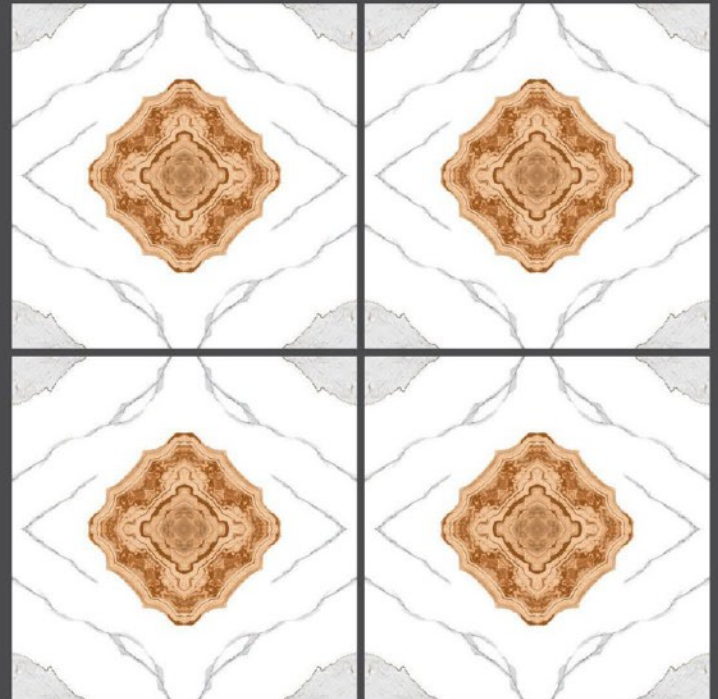

simon white
600X600MM