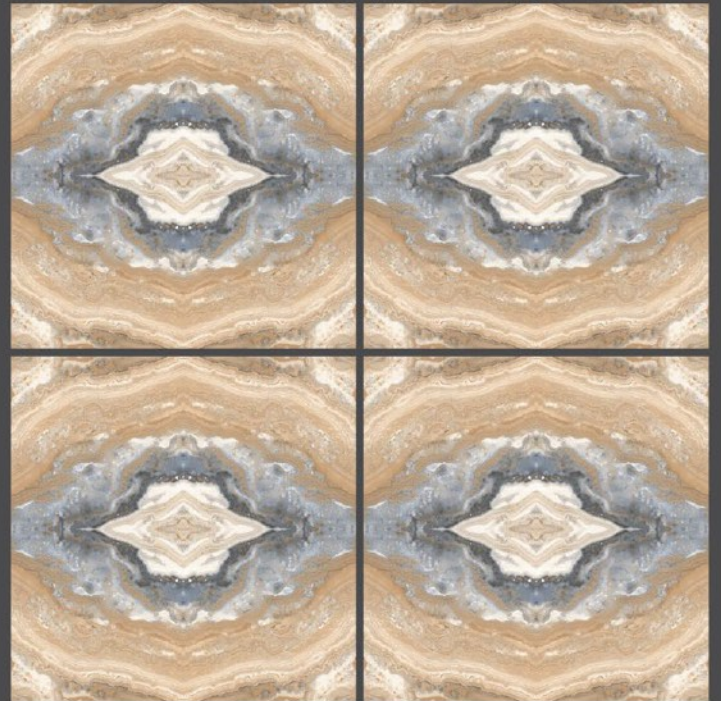

4mm Spacer
Recommended

FINISH : GLOSSY

zest
book match collection

ainston brown
600X600MM

raw urban
600X600MM

zest
book match collection

raw urban
600X600MM

recteza crema
600X600MM