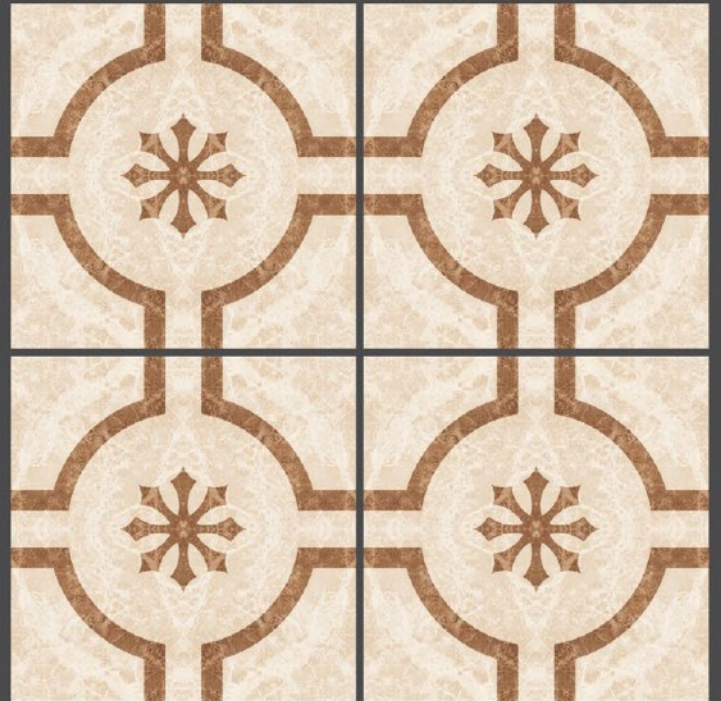

Use for
Wall

Use for
Floor

4mm Spacer
Recommended

FINISH : GLOSSY

rubel brown
600X600MM

safari black
600X600MM

safari brown
600X600MM

silk white
600X600MM