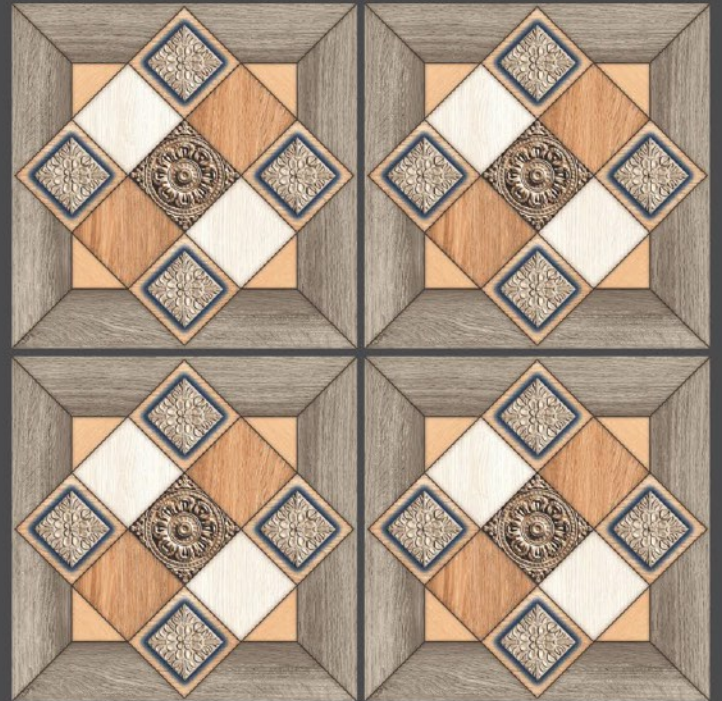

abujablue
600X600MM

agathabeige
600X600MM

zest
book match collection

agathabeige
600X600MM

antique onyx
600X600MM

alex wood
600X600MM

zest
book match collection

alex wood
600X600MM