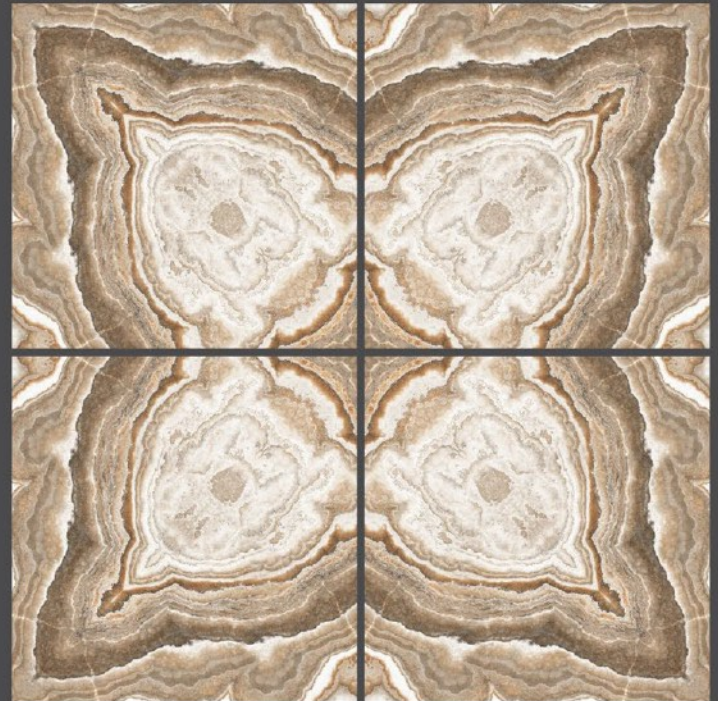

chromatic brown

600X600MM

Use for
Wall

Use for
Floor

4mm Spacer
Recommended

FINISH : GLOSSY