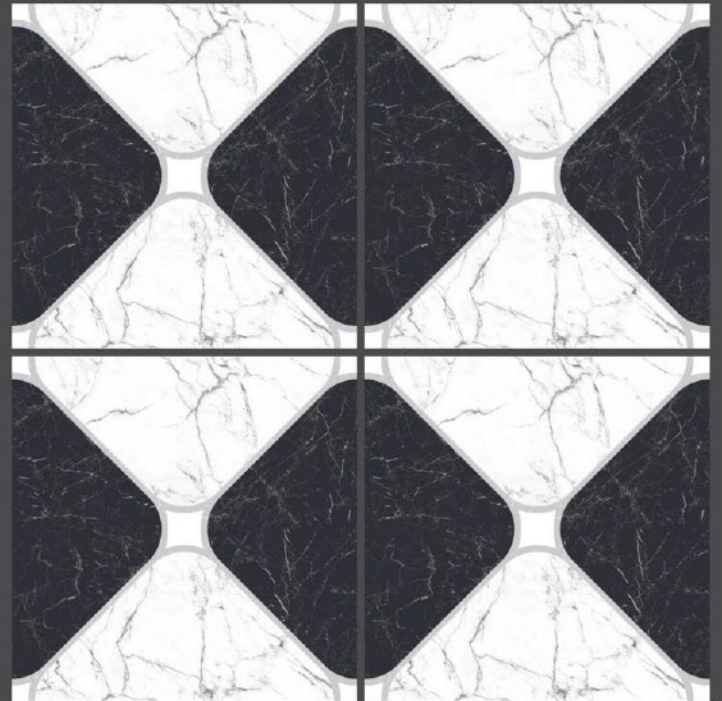

orlando black
600X600MM