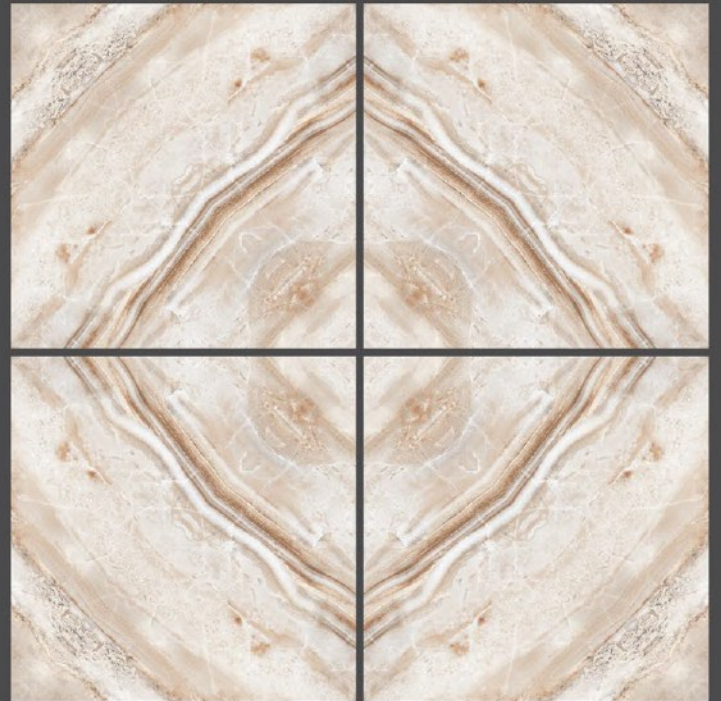

estro brown
600X600MM

Use for
Wall

Use for
Floor

4mm Spacer
Recommended

FINISH : GLOSSY