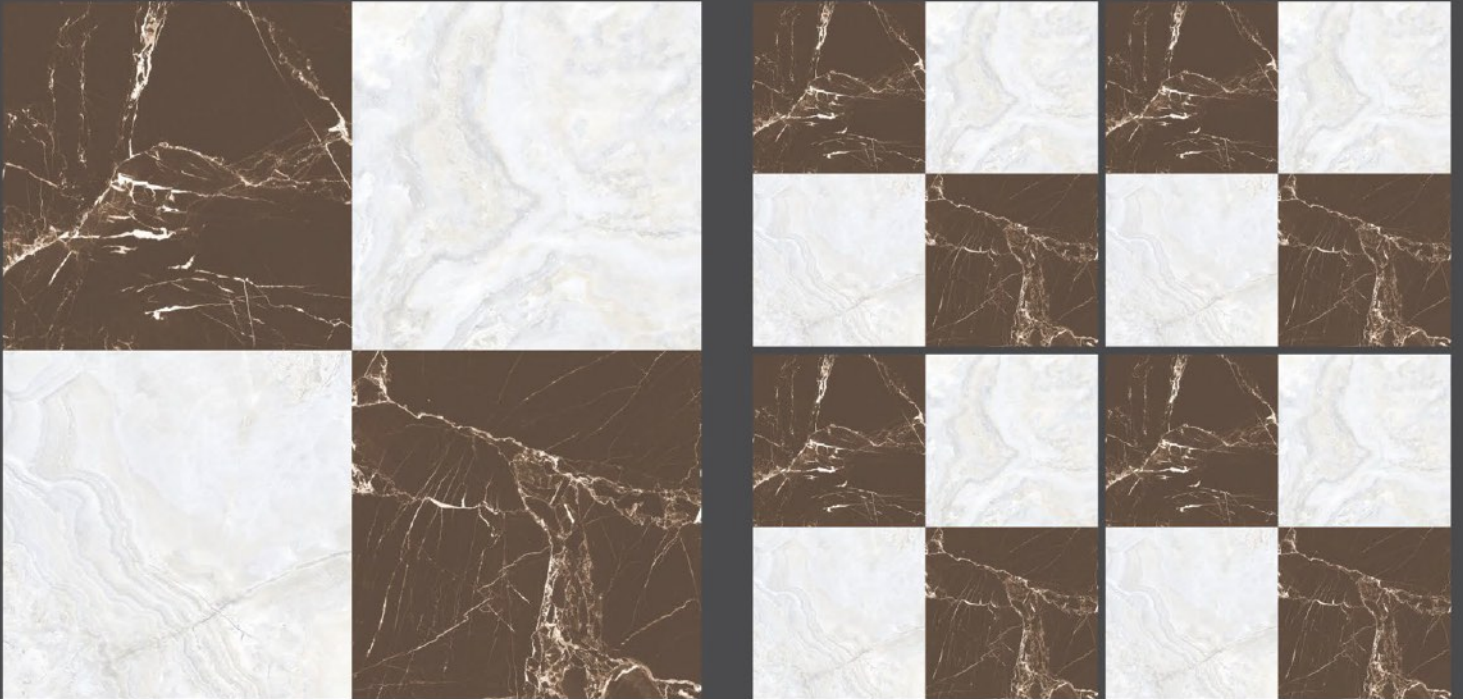

fusion beige
600X600MM

zest
book match collection

fusion beige
600X600MM

ice white
600X600MM

iris biege
600X600MM

FINISH : GLOSSY

italian chess coffee

600X600MM