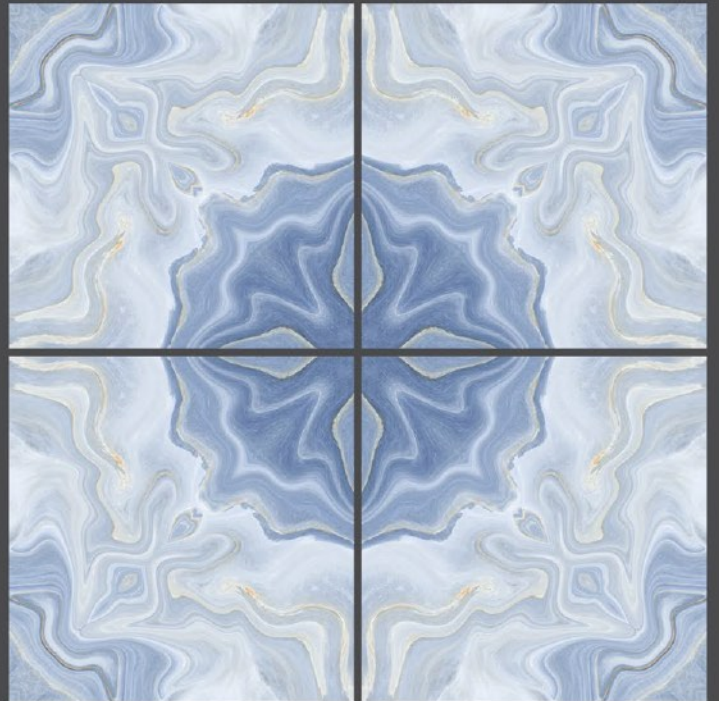

fantana blue
600X600MM