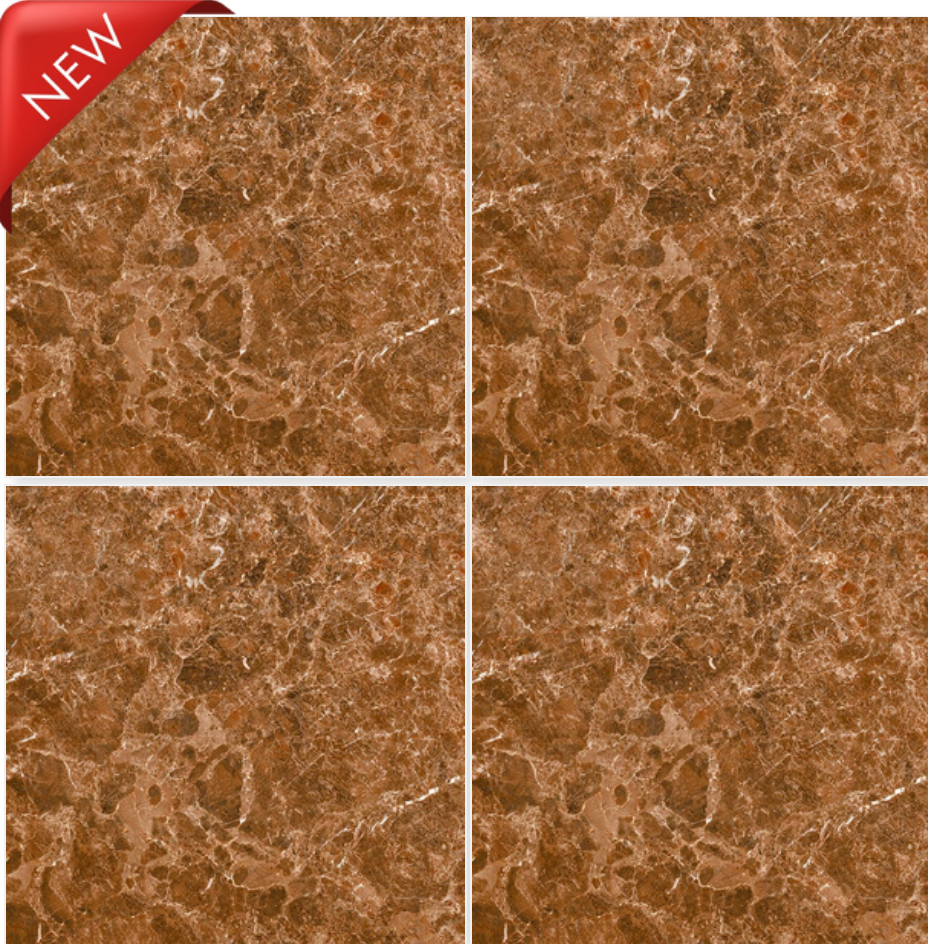

22014

Size:
500 X 500 MM

Finish:
Glossy Marble

Thickness:
8 MM

Random:
1

22015

Size:
500 X 500 MM

Finish:
Glossy Marble