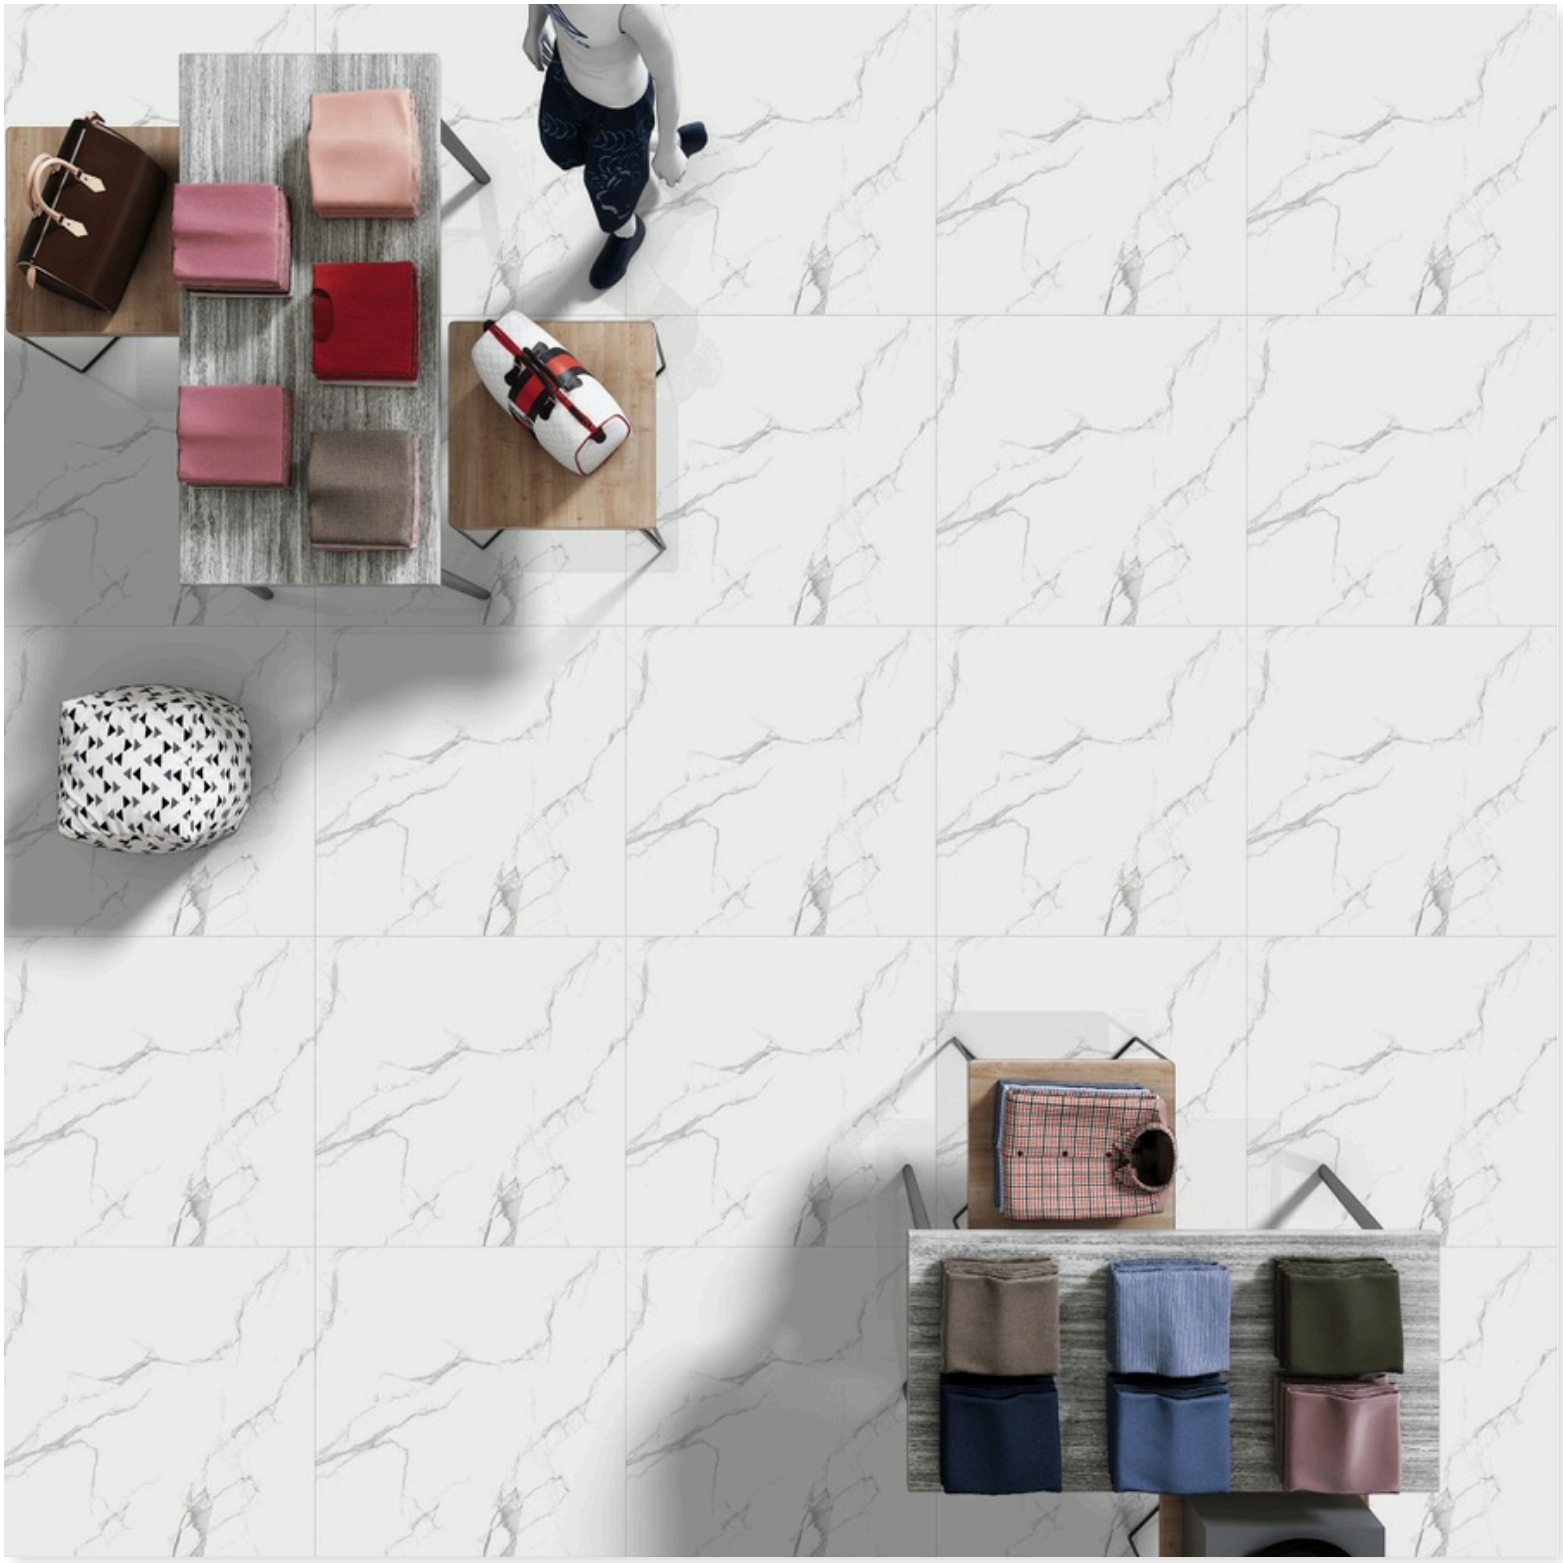

22005

Size:
500 X 500 MM

Finish:
Glossy Marble

Thickness:
8 MM

Random:
1