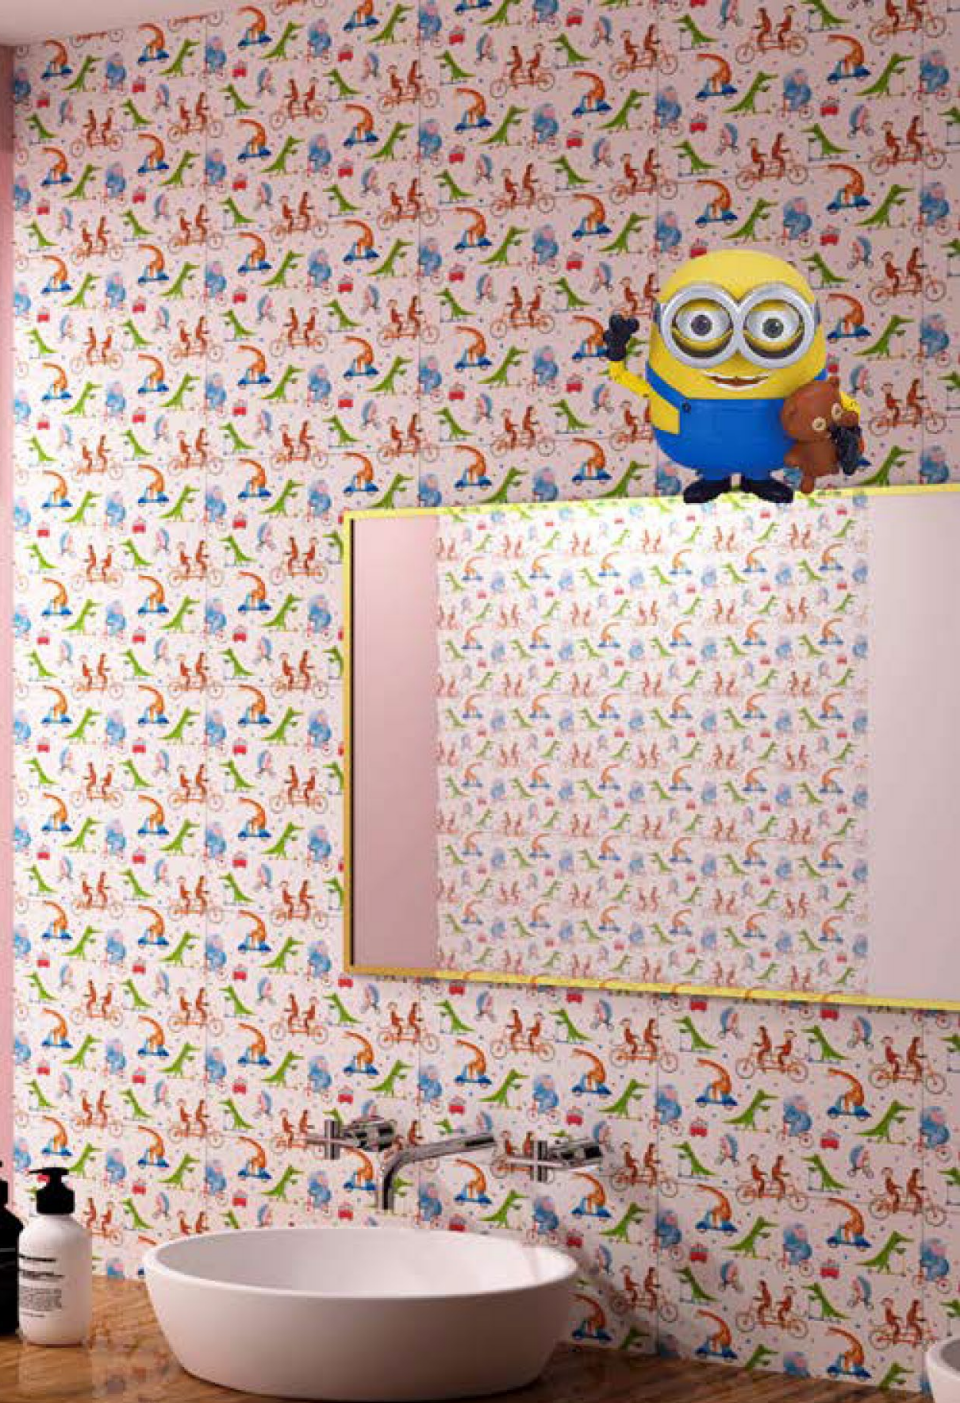

matt

indoor
wall
covering

Wall
Porpose

Luter Application

300 x 300mm

KC 016
(RANDOM)

matt

indoor
wall
covering

Wall
Porpose

Luter Application

300 x 300mm

KC 017

matt

indoor
wall
covering

Wall
Porpose

Luter Application