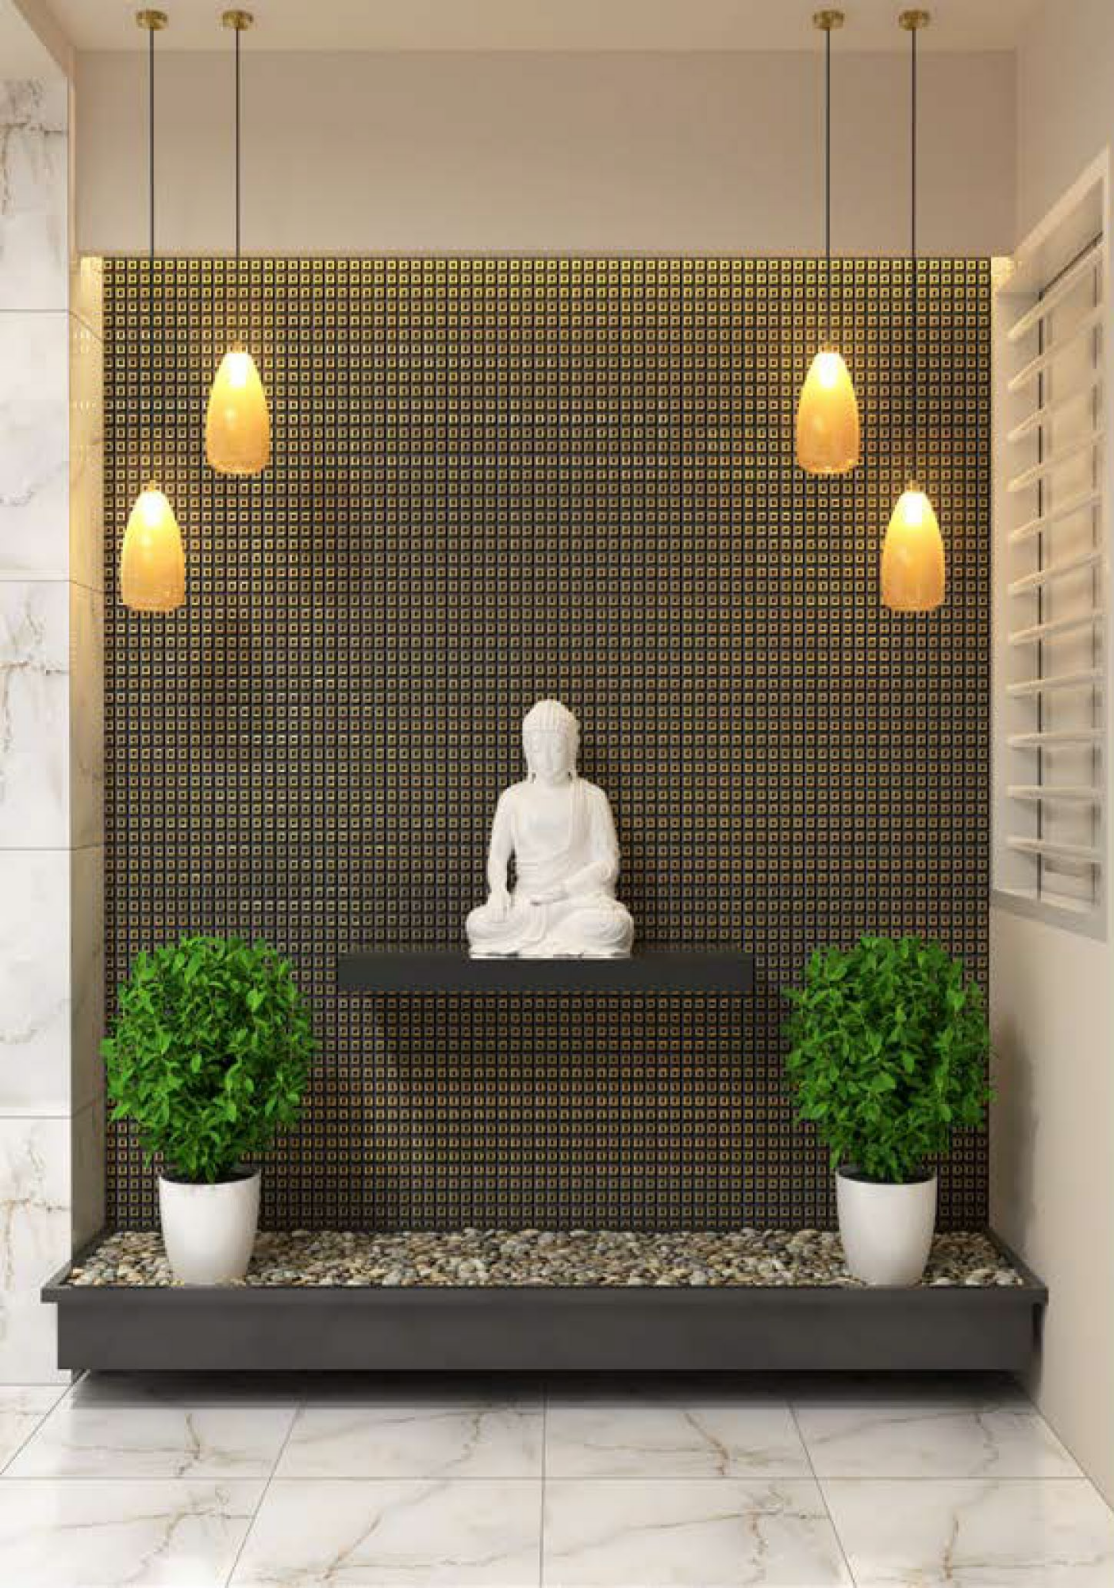

Size

300x
300mm

Finish

- MATT

Thickness

- 9 mm