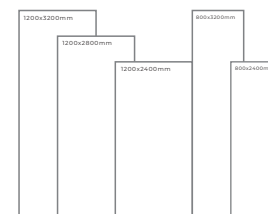

Available Dimension

1200x3200 | 1200x2800
1200x2400 | 800x3200
800x2400