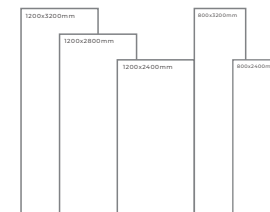

1200x3200 | 1200x2800
1200x2400 | 800x3200
800x2400

VOLCANO STATUARIO

Thickness: 6mm/9mm/15mm
Finish: Gloss
Type: White Body
Random: 2

Available Dimension

1200x3200 | 1200x2800
1200x2400 | 800x3200
800x2400