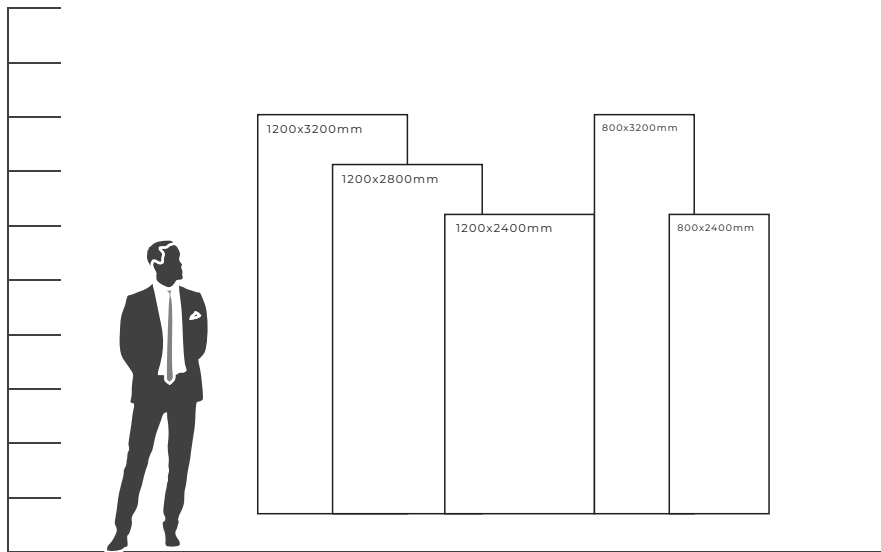

THE COLLECTION

ABSOLUTE COLOR IMMENSE THICKNESS

Every space is different and so is the vision for their embellishment. Now is the time to add versatility and vividness to your surfaces and imprint them with your style of creativity. Spaces tell stories of celebration, togetherness, joy and so more. With varied size options, you have the freedom to play with your ideas and make them alive in your desired space. The collection offering multiple size variants is a visual feast of colors and delightful designs to make your ambiance alluring and inviting.

Adaptable Size

The grand size of the collection is versatile on the contrary and allows one to explore decor ideas and execute them to perfection

Resourceful Application

The multifarious size offers versatile application possibilities for your spaces, furniture, and other tiling needs

Impeccable Lay

The variable sizes under the collection offers a seamless lay for your select spaces with less unflattering grout lines and facilitating a continuous floor and wall.