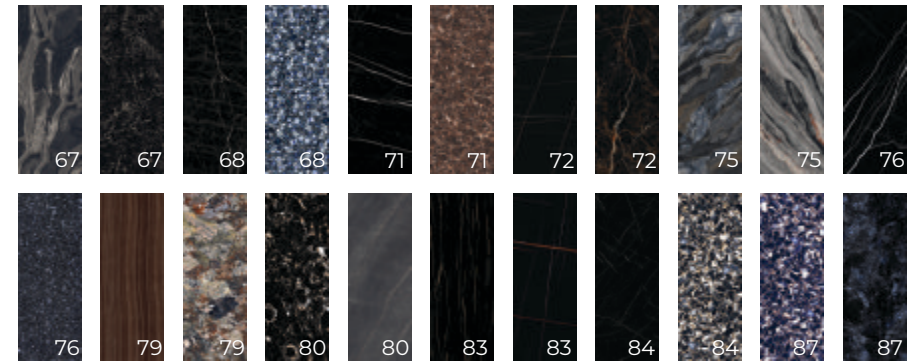

CONTENT

Black Body