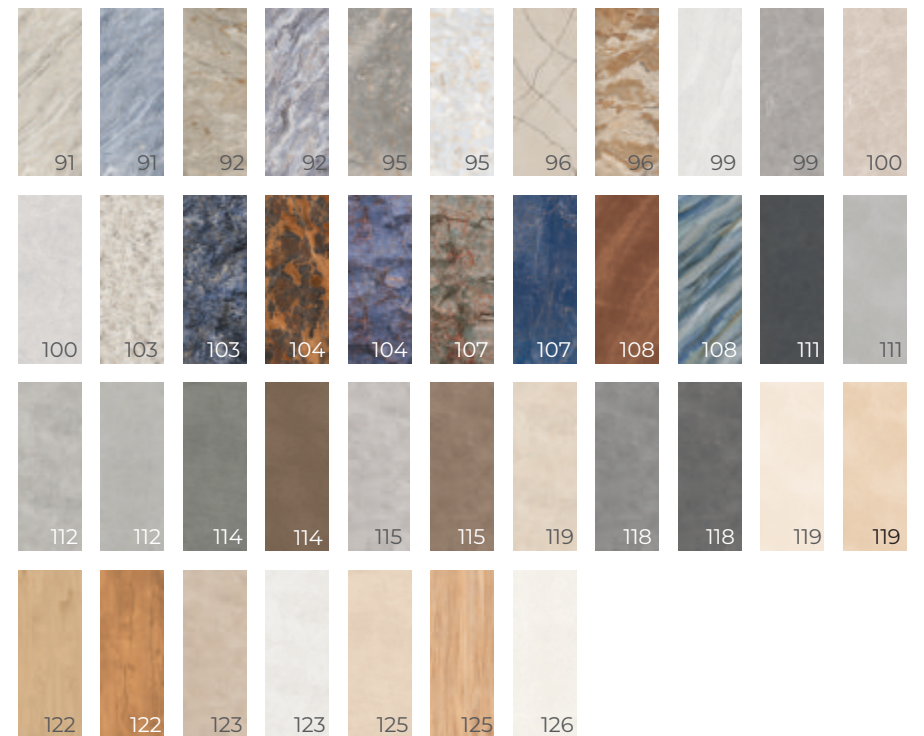

White Body

116	Design
03	BODY

Bring home the innovative streak of Vetican Tiling Solutions which has elements of beauty, aesthetics and design harmony to enliven your ambiance with energy and elan.

CONTENT

Black Body

Grey Body