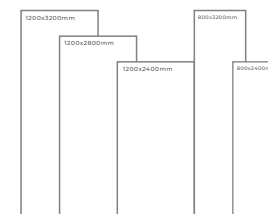

Available Dimension

1200x3200 | 1200x2800
1200x2400 | 800x3200
800x2400

WHITE BODY

NAIROBY CREMA

Thickness: 6mm/9mm/15mm
Finish: Gloss
Type: White Body
Random: 2

Available Dimension

1200x3200 | 1200x2800
1200x2400 | 800x3200
800x2400