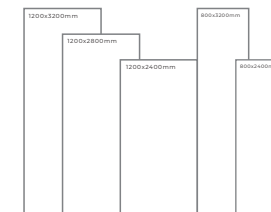

WHITE BODY

CALACATTA BIANCO

Thickness: 6mm/9mm/15mm
Finish: Gloss
Type: White Body
Random: 2

Available Dimension

1200x3200 | 1200x2800
1200x2400 | 800x3200
800x2400

CALACATTA IMPERIO

Thickness: 6mm/9mm/15mm
Finish: Gloss
Type: White Body
Random: 2

Available Dimension

1200x3200 | 1200x2800
1200x2400 | 800x3200
800x2400

Wall

Calacatta Bianco
Type: White Body
Gloss

Kitchen Counter

Calacatta Bianco
Type: White Body
Gloss

CALACATTA IMPERIO

For those who wish to be surrounded by subtle tones of creativity and feel joy in the minimalist look, this is the choice they ought to make without a blink.