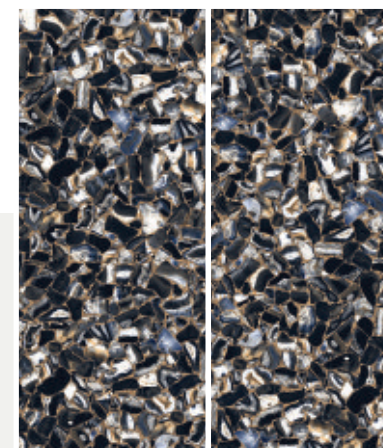

Available Dimension

1200x3200 | 1200x2800
1200x2400 | 800x3200
800x2400