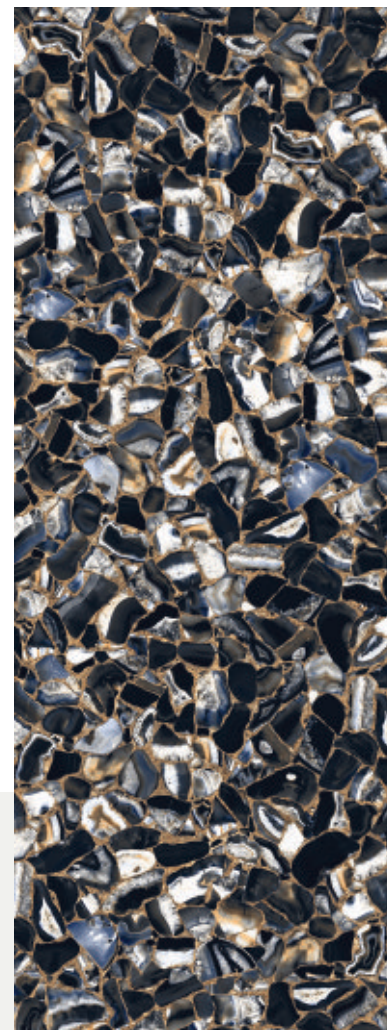

Available Dimension

1200x3200 | 1200x2800
1200x2400 | 800x3200
800x2400

BLACK BODY

TAO NERO MARQUINIA

Thickness: 6mm/9mm/15mm
Finish: High Gloss
Type: Black Body
Random: 2

Available Dimension

1200x3200 | 1200x2800
1200x2400 | 800x3200
800x2400