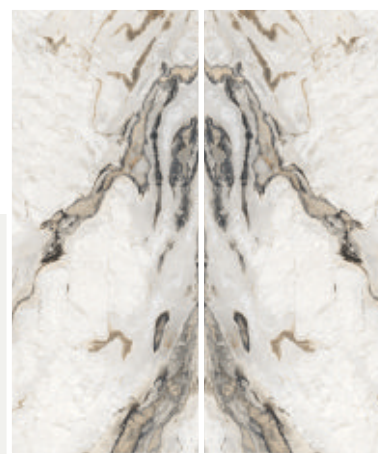

Available Dimension

1200x3200 | 1200x2800
1200x2400 | 800x3200
800x2400