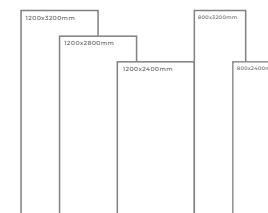

Available Dimension

1200x3200 | 1200x2800
1200x2400 | 800x3200
800x2400

GREY
BODY

SUBWAY BIANCO

Thickness: 6mm/9mm/15mm
Finish: Matt
Type: Grey Body
Random: 1

Available Dimension

1200x3200 | 1200x2800
1200x2400 | 800x3200
800x2400