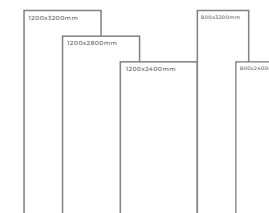

Available Dimension

1200x3200 | 1200x2800
1200x2400 | 800x3200
800x2400