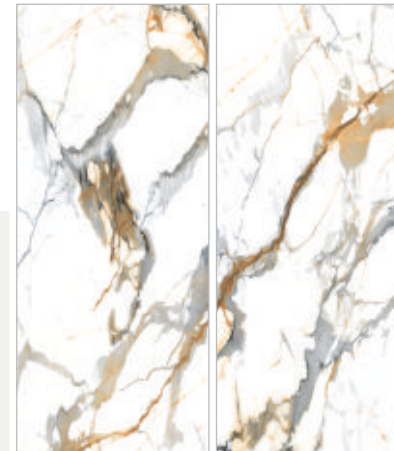

Available Dimension

1200x3200 | 1200x2800
1200x2400 | 800x3200
800x2400