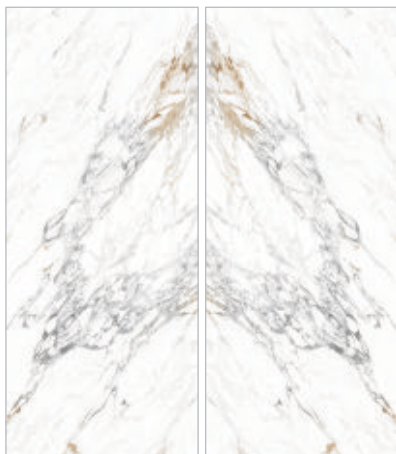

WHITE BODY

STATUARIO MAGIA

Thickness: 6mm/9mm/15mm
Finish: Bookmatch Gloss
Type: White Body
Random: 2

Available Dimension

1200x3200 | 1200x2800
1200x2400 | 800x3200
800x2400

QUARTZ ROSE

Thickness: 6mm/9mm/15mm
Finish: Bookmatch Gloss
Type: White Body
Random: 2