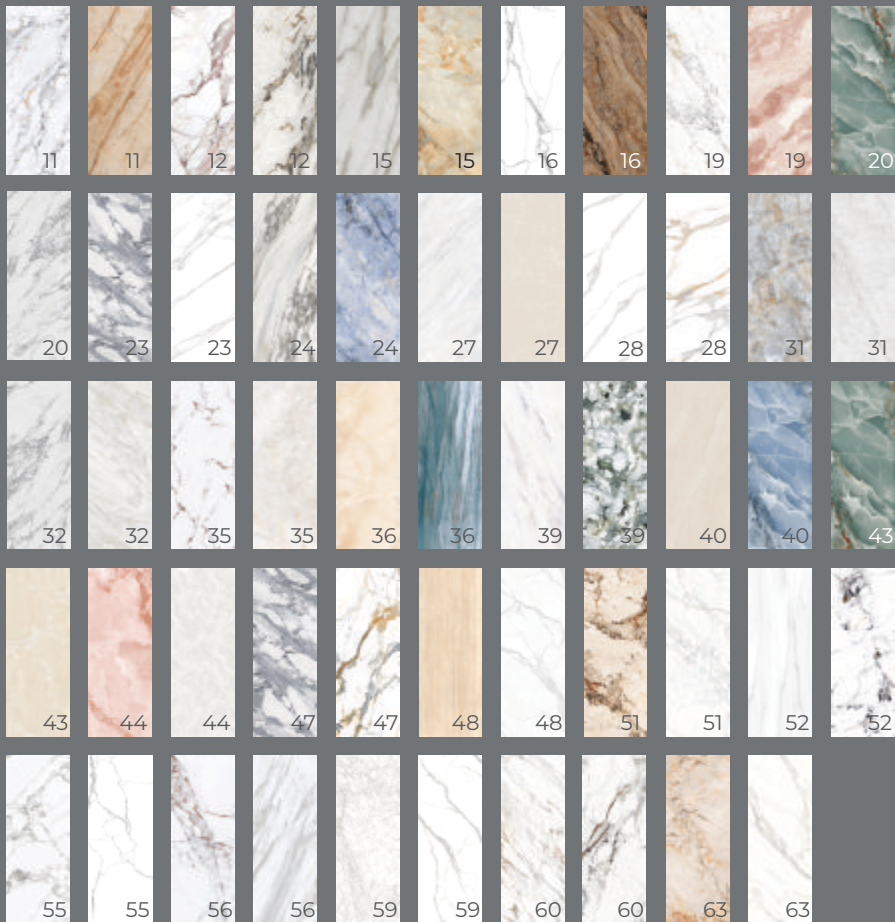

White Body

116	Design
03	BODY

Bring home the innovative streak of Vetican Tiling Solutions which has elements of beauty, aesthetics and design harmony to enliven your ambiance with energy and elan.

CONTENT

Black Body

Grey Body