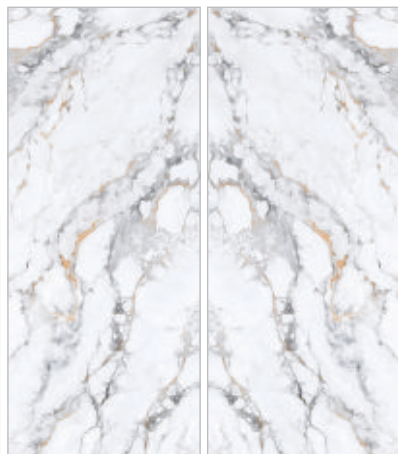

Available Dimension

1200x3200 | 1200x2800
1200x2400 | 800x3200
800x2400