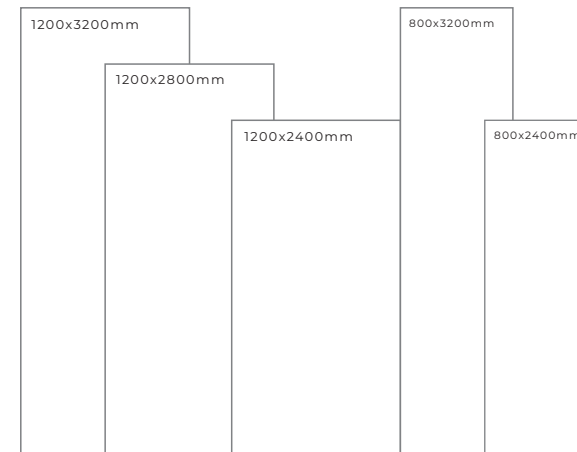

PACKING DETAILS

TILES SIZE	THICKNESS	NO. OF TILES/BOX	WEIGHT/BOX (approx)	COVERAGE AREA
800X2400mm	15mm	1 Pcs.	68 kgn.	1.92 Sq.Mtr.
800X3200mm	15mm	1 Pcs.	90 kgn.	2.56 Sq.Mtr.
800X3200mm	9mm	1 Pcs.	54 kgn.	2.56 Sq.Mtr.
1200X3200mm	15mm	1 Pcs.	135 kgn.	3.84 Sq.Mtr.
1200X3200mm	12mm	1 Pcs.	108 kgn.	3.84 Sq.Mtr.
1200X2400mm	15mm	1 Pcs.	103 kgn.	2.88 Sq.Mtr.
1200X2400mm	9mm	1 Pcs.	62 kgn.	2.88 Sq.Mtr.
1200X2800mm	9mm	1 Pcs.	74 kgn.	3.35 Sq.Mtr.
1200X2800mm	6mm	2 Pcs.	99 kgn.	6.7 Sq.Mtr.
1200X3200mm	9mm	1 Pcs.	83 kgn.	3.84 Sq.Mtr.
1200X3200mm	6mm	2 Pcs.	110 kgn.	7.68 Sq.Mtr.