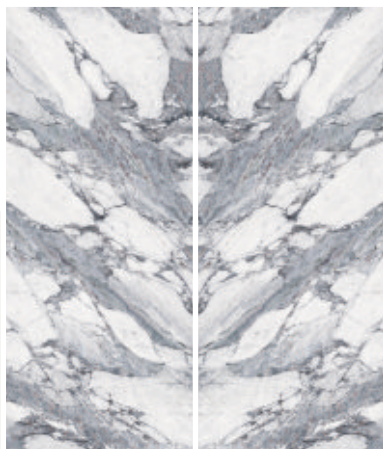

Available Dimension

1200x3200 | 1200x2800
1200x2400 | 800x3200
800x2400