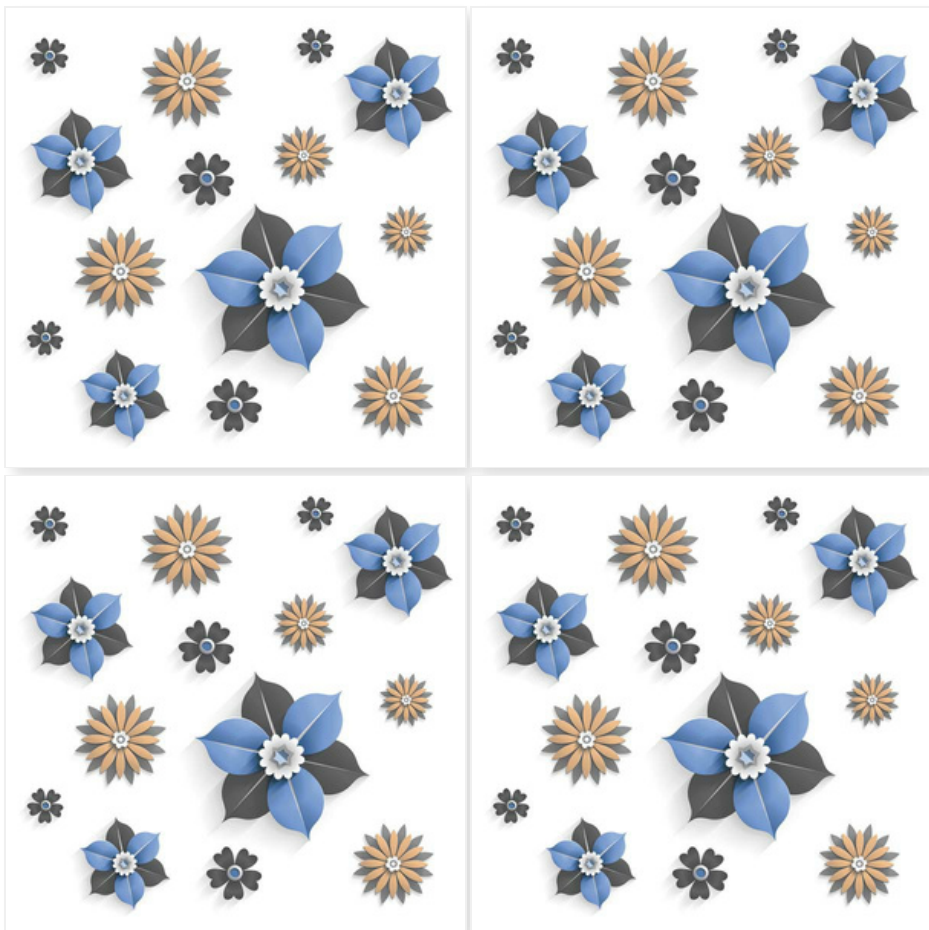

22210

Size:
500 X 500 MM

Finish:
Series 3D-Glossy

Thickness:
8 MM

Random:
1

22211

Size:
500 X 500 MM

Finish:
Series 3D-Glossy