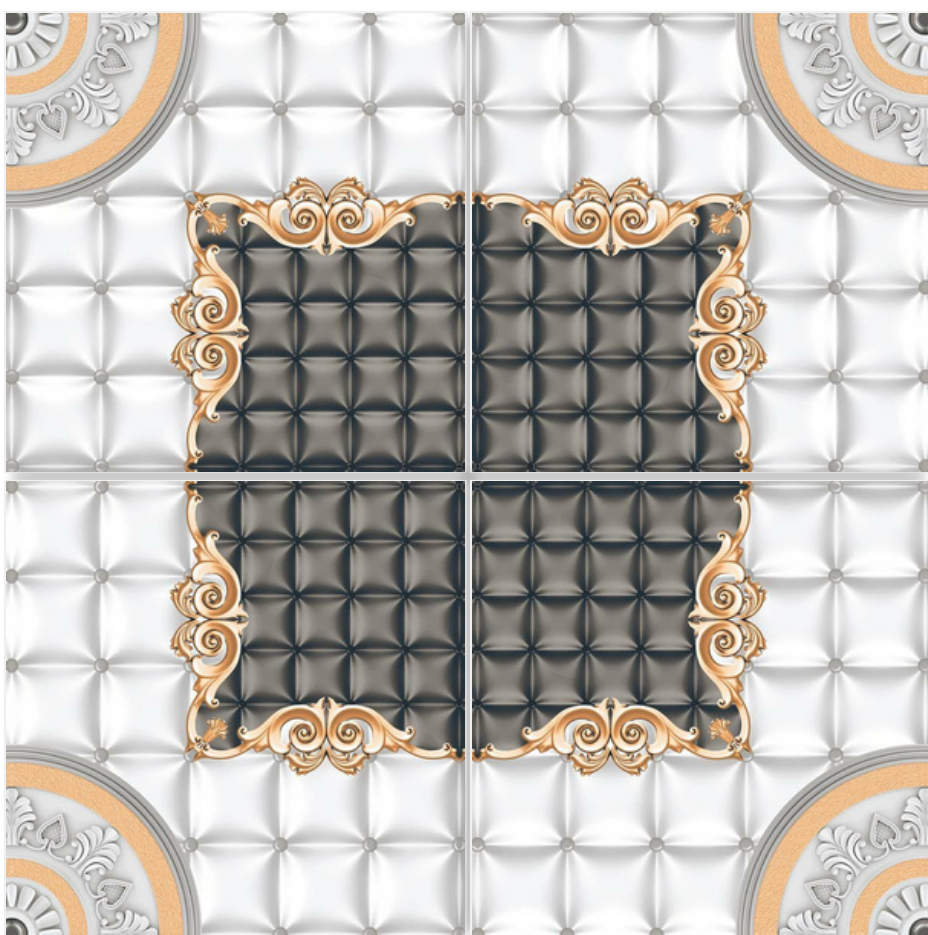

Size:
500 X 500 MM

Finish:
Series 3D-Glossy

Thickness:
8 MM

Random:
1