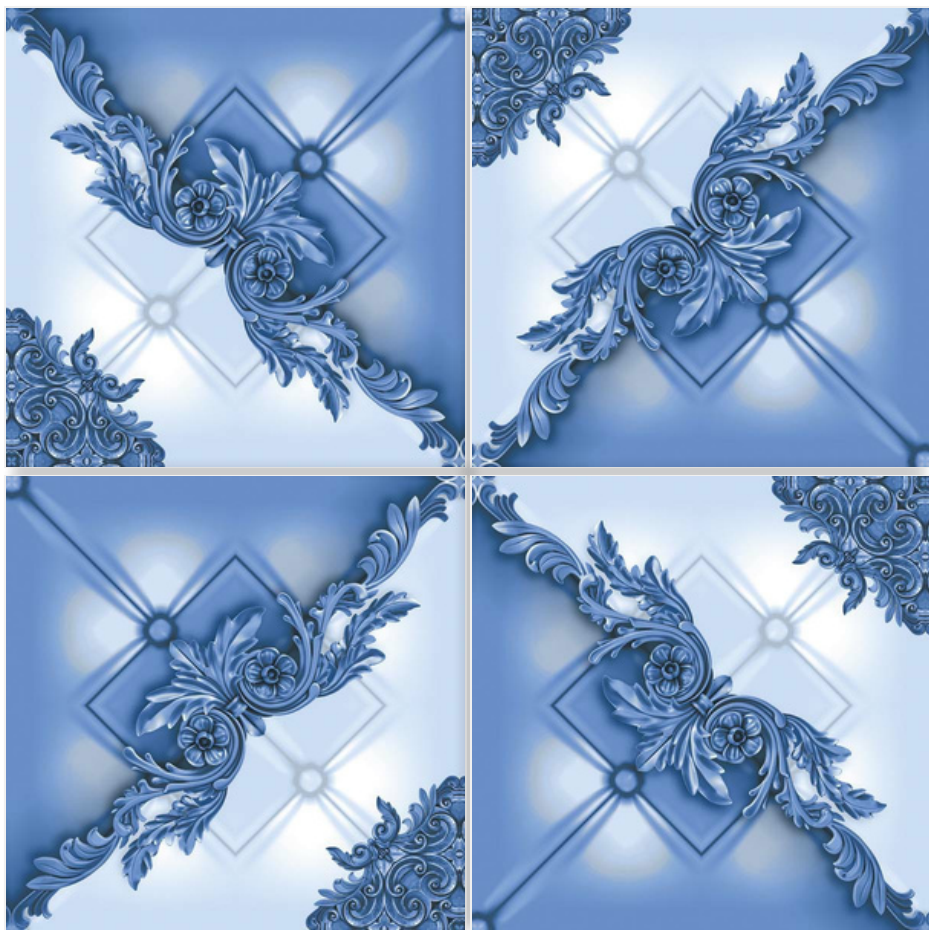

22210

Size:
500 X 500 MM

Finish:
Series 3D-Glossy

Thickness:
8 MM

Random:
1

22211

Size:
500 X 500 MM

Finish:
Series 3D-Glossy