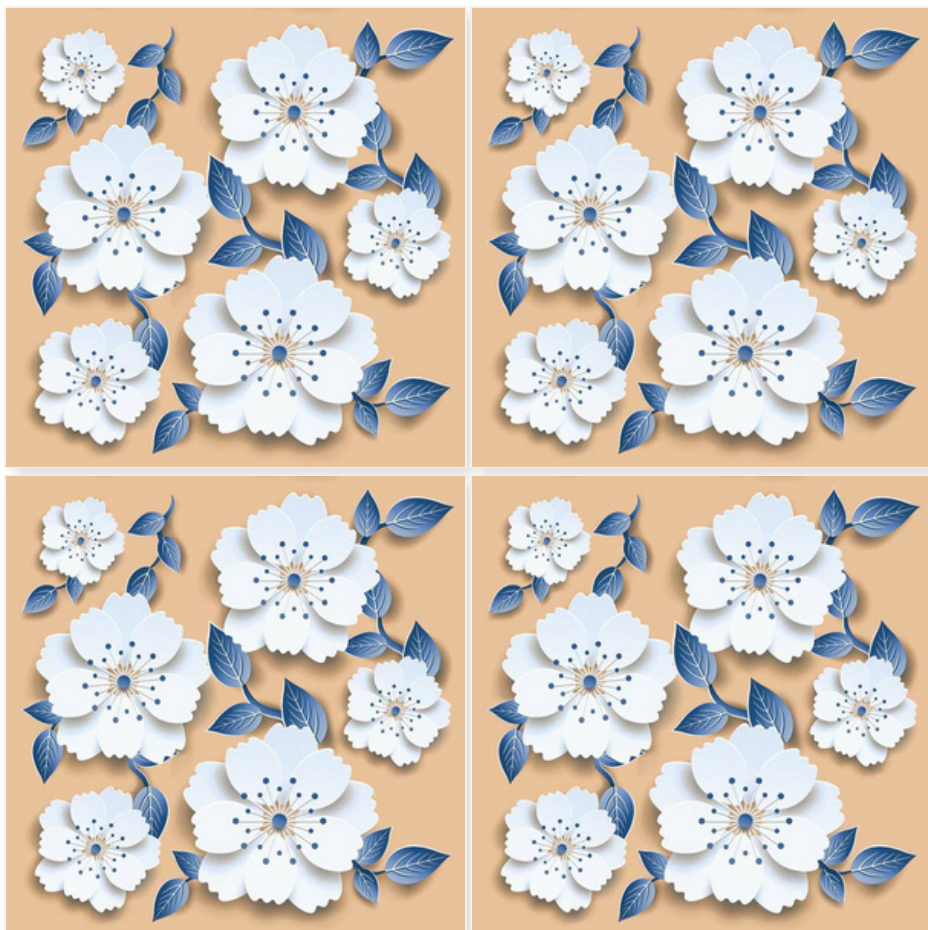

Random:
1

22207

Size:
500 X 500 MM

Finish:
Series 3D-Glossy

Thickness:
8 MM

Random:
1

22208

Size:
500 X 500 MM