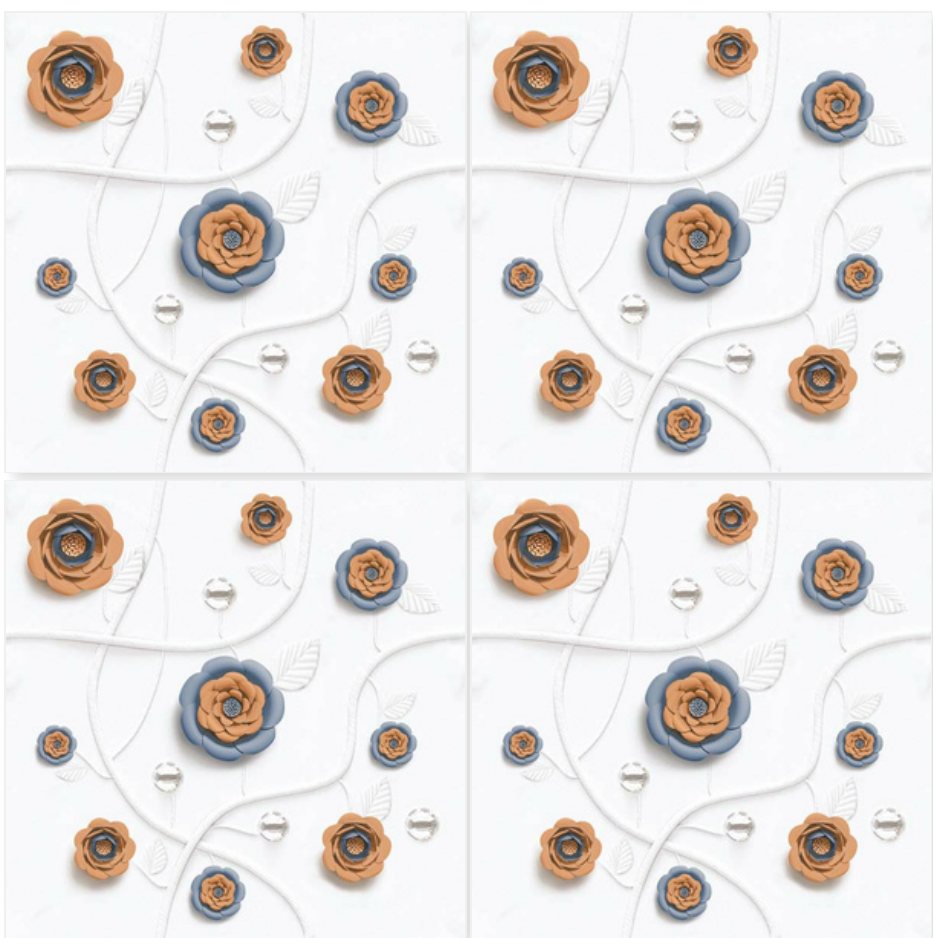

Size:
500 X 500 MM

Finish:
Series 3D-Glossy

Thickness:
8 MM

Random:
1