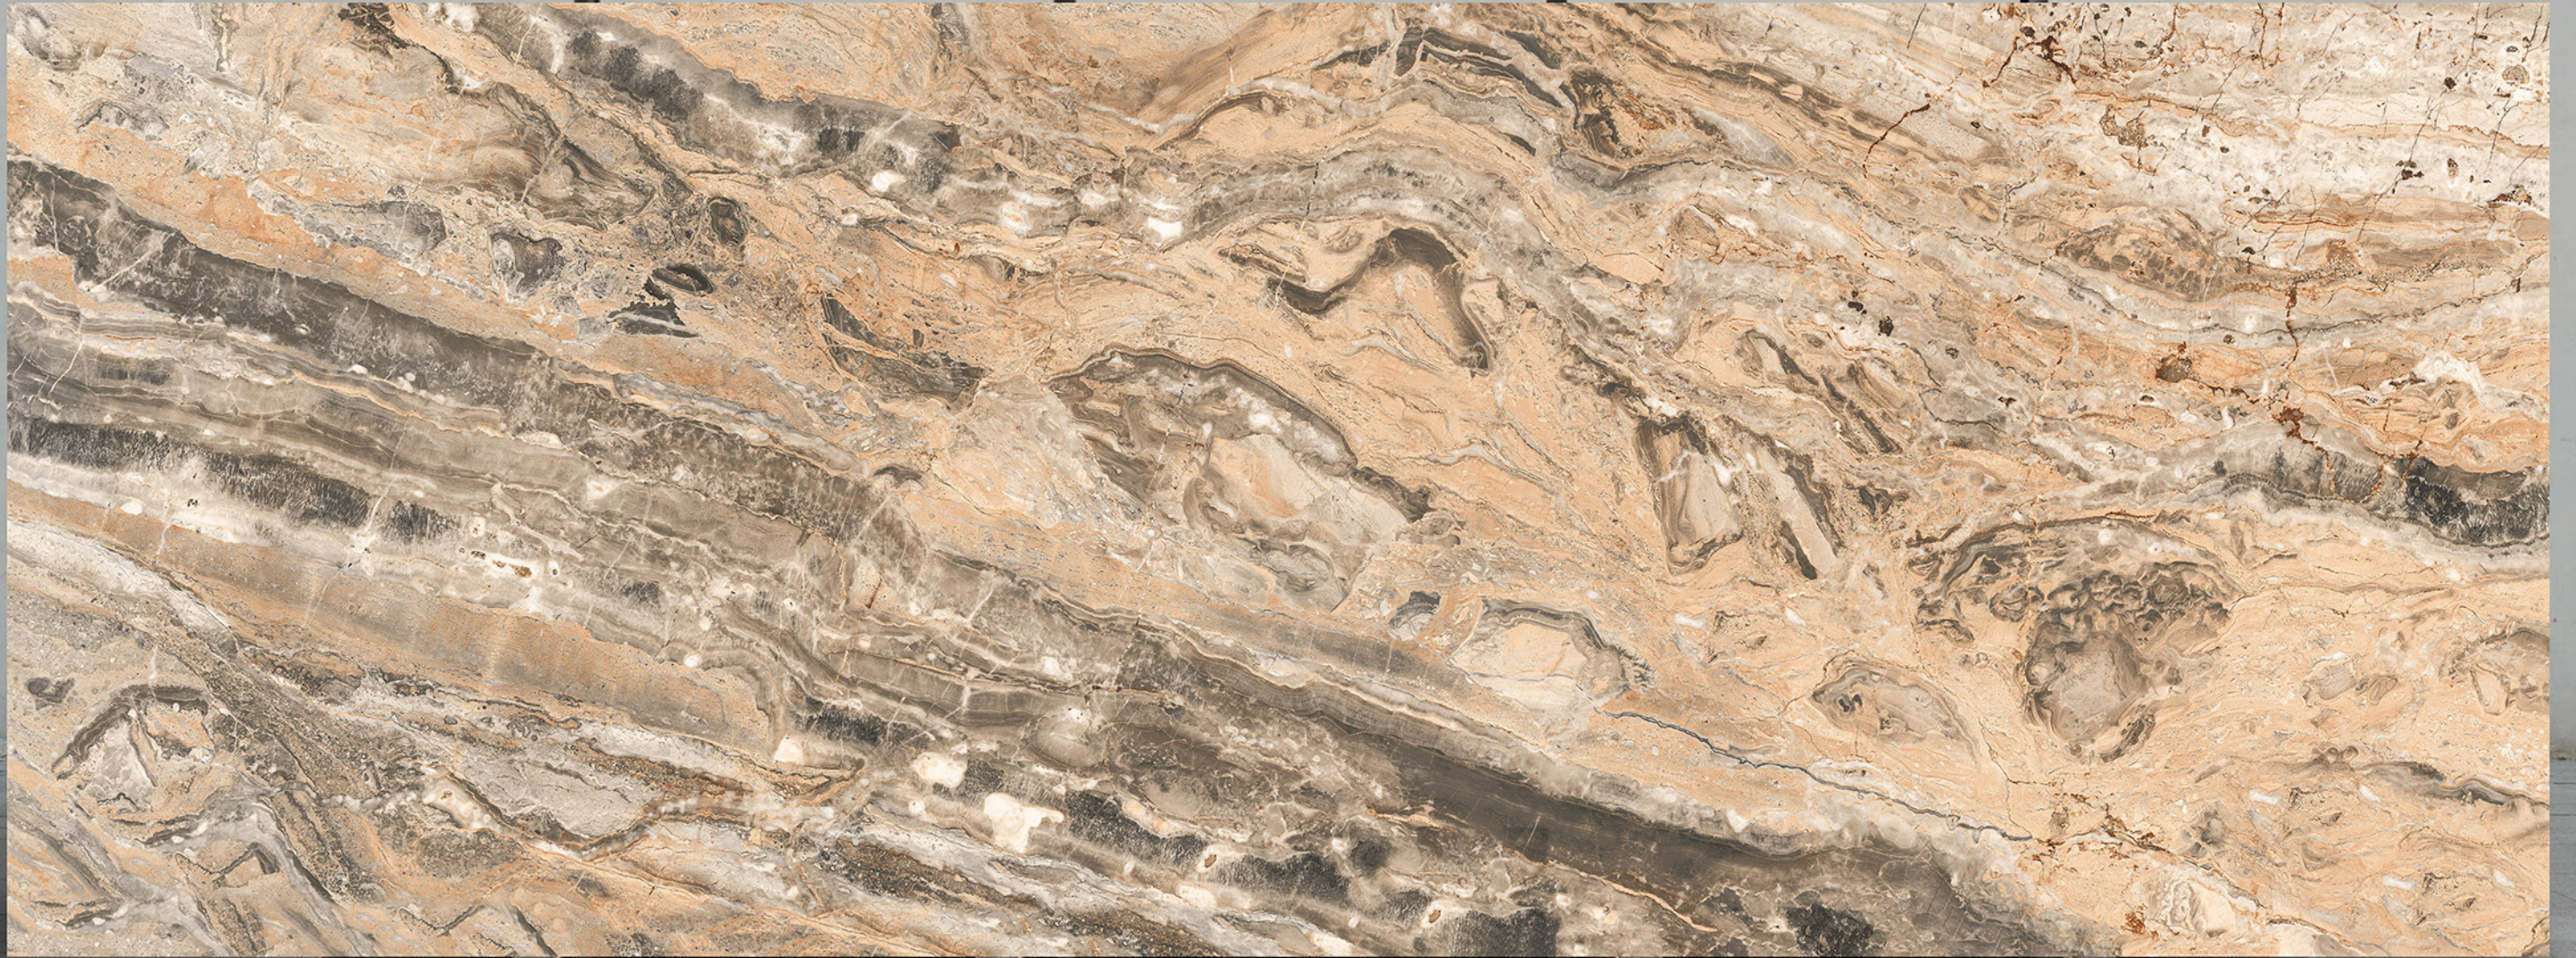

**SIZE**

1200X3200 MM | 800X3200MM  
1200X2800 MM | 800X2400MM  
1200X2400 MM

**DETROIT FABIA**

**BODY  
WHITE**

**FINISH  
GLOSSY**

**SIZE**  
1200X3200 MM | 800X3200MM  
1200X2800 MM | 800X2400MM  
1200X2400 MM