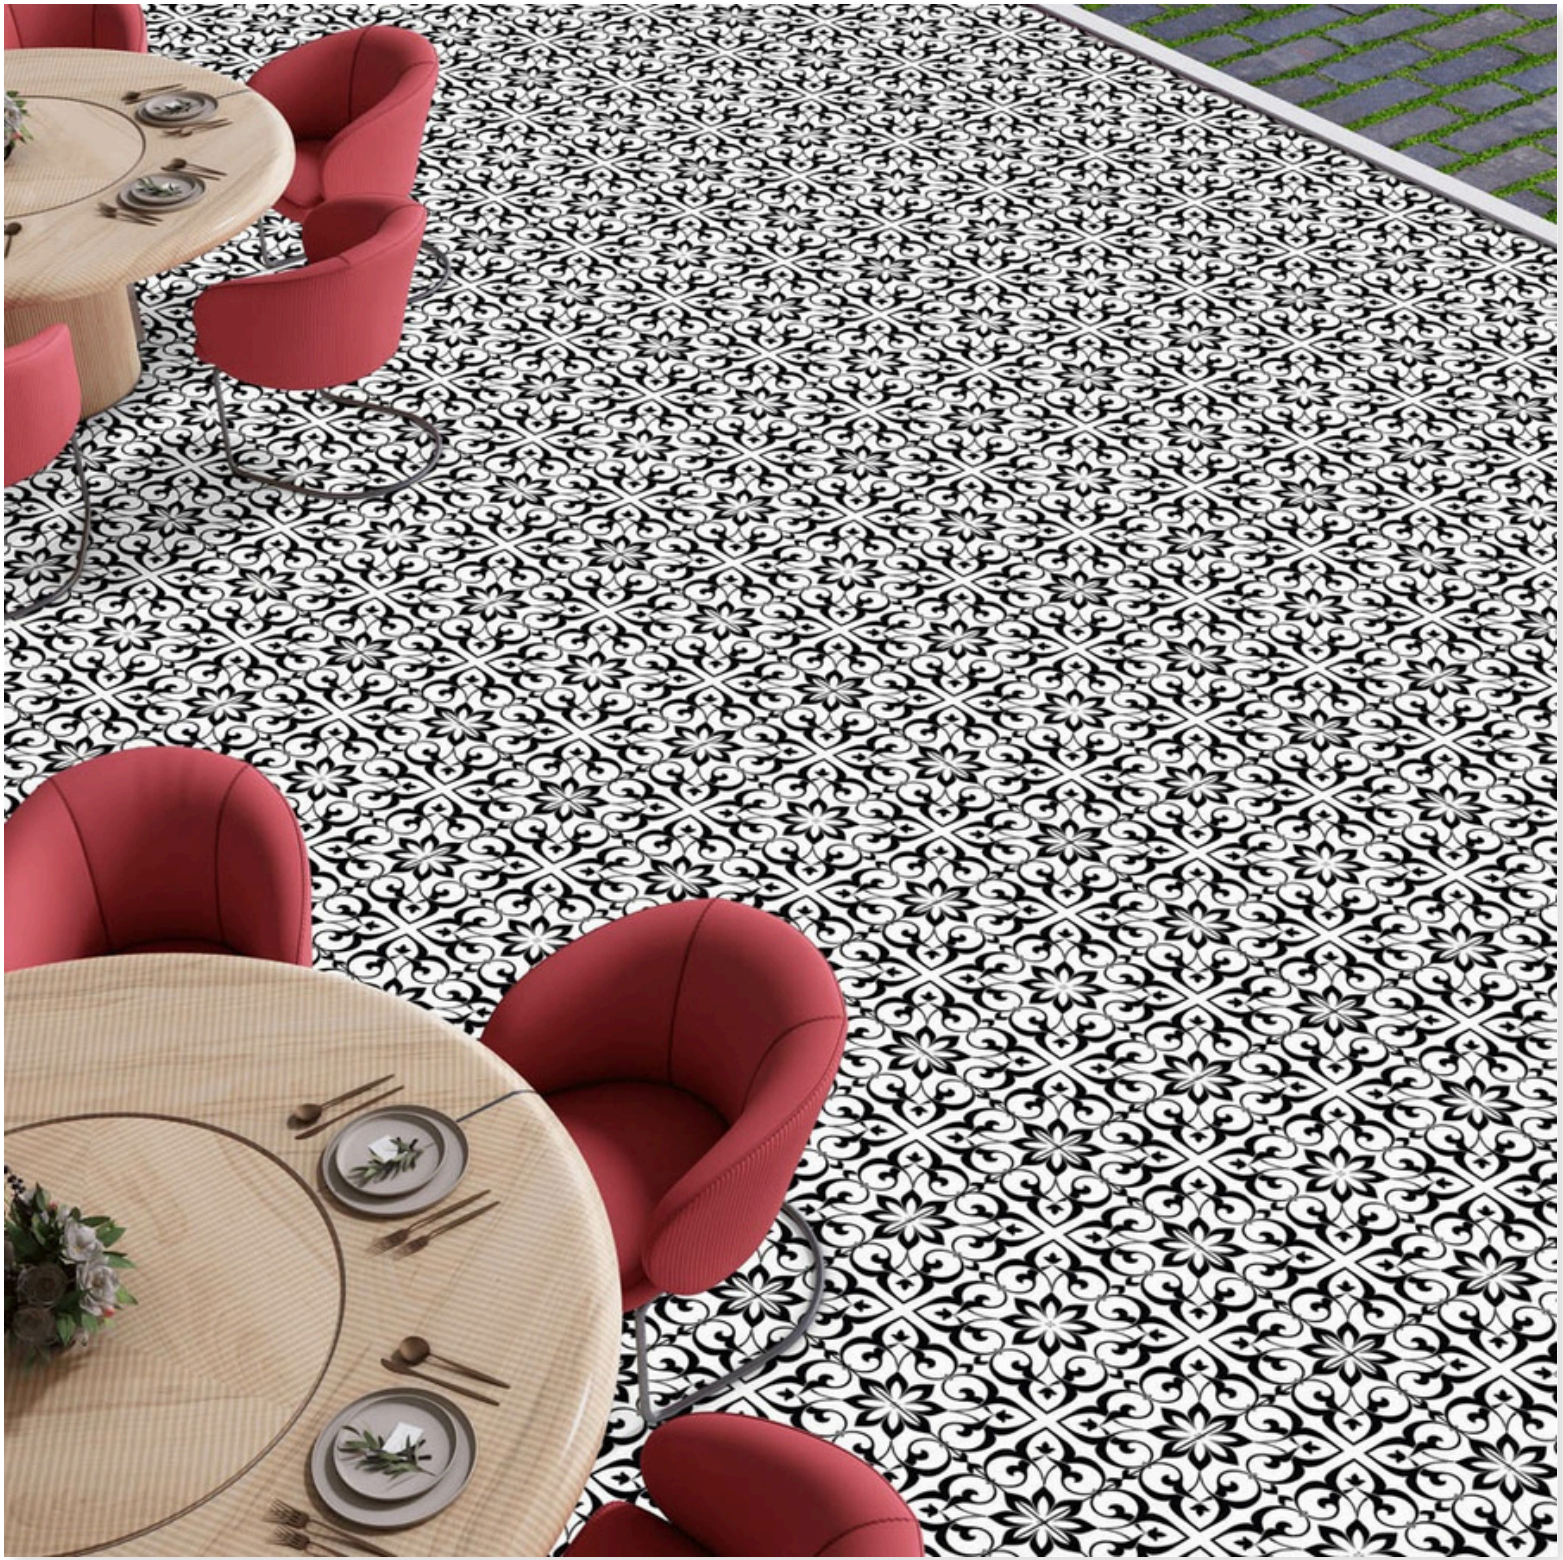

Size:
500 X 500 MM

Finish:
Sugar Classic

Thickness:
8 MM

Random:
1