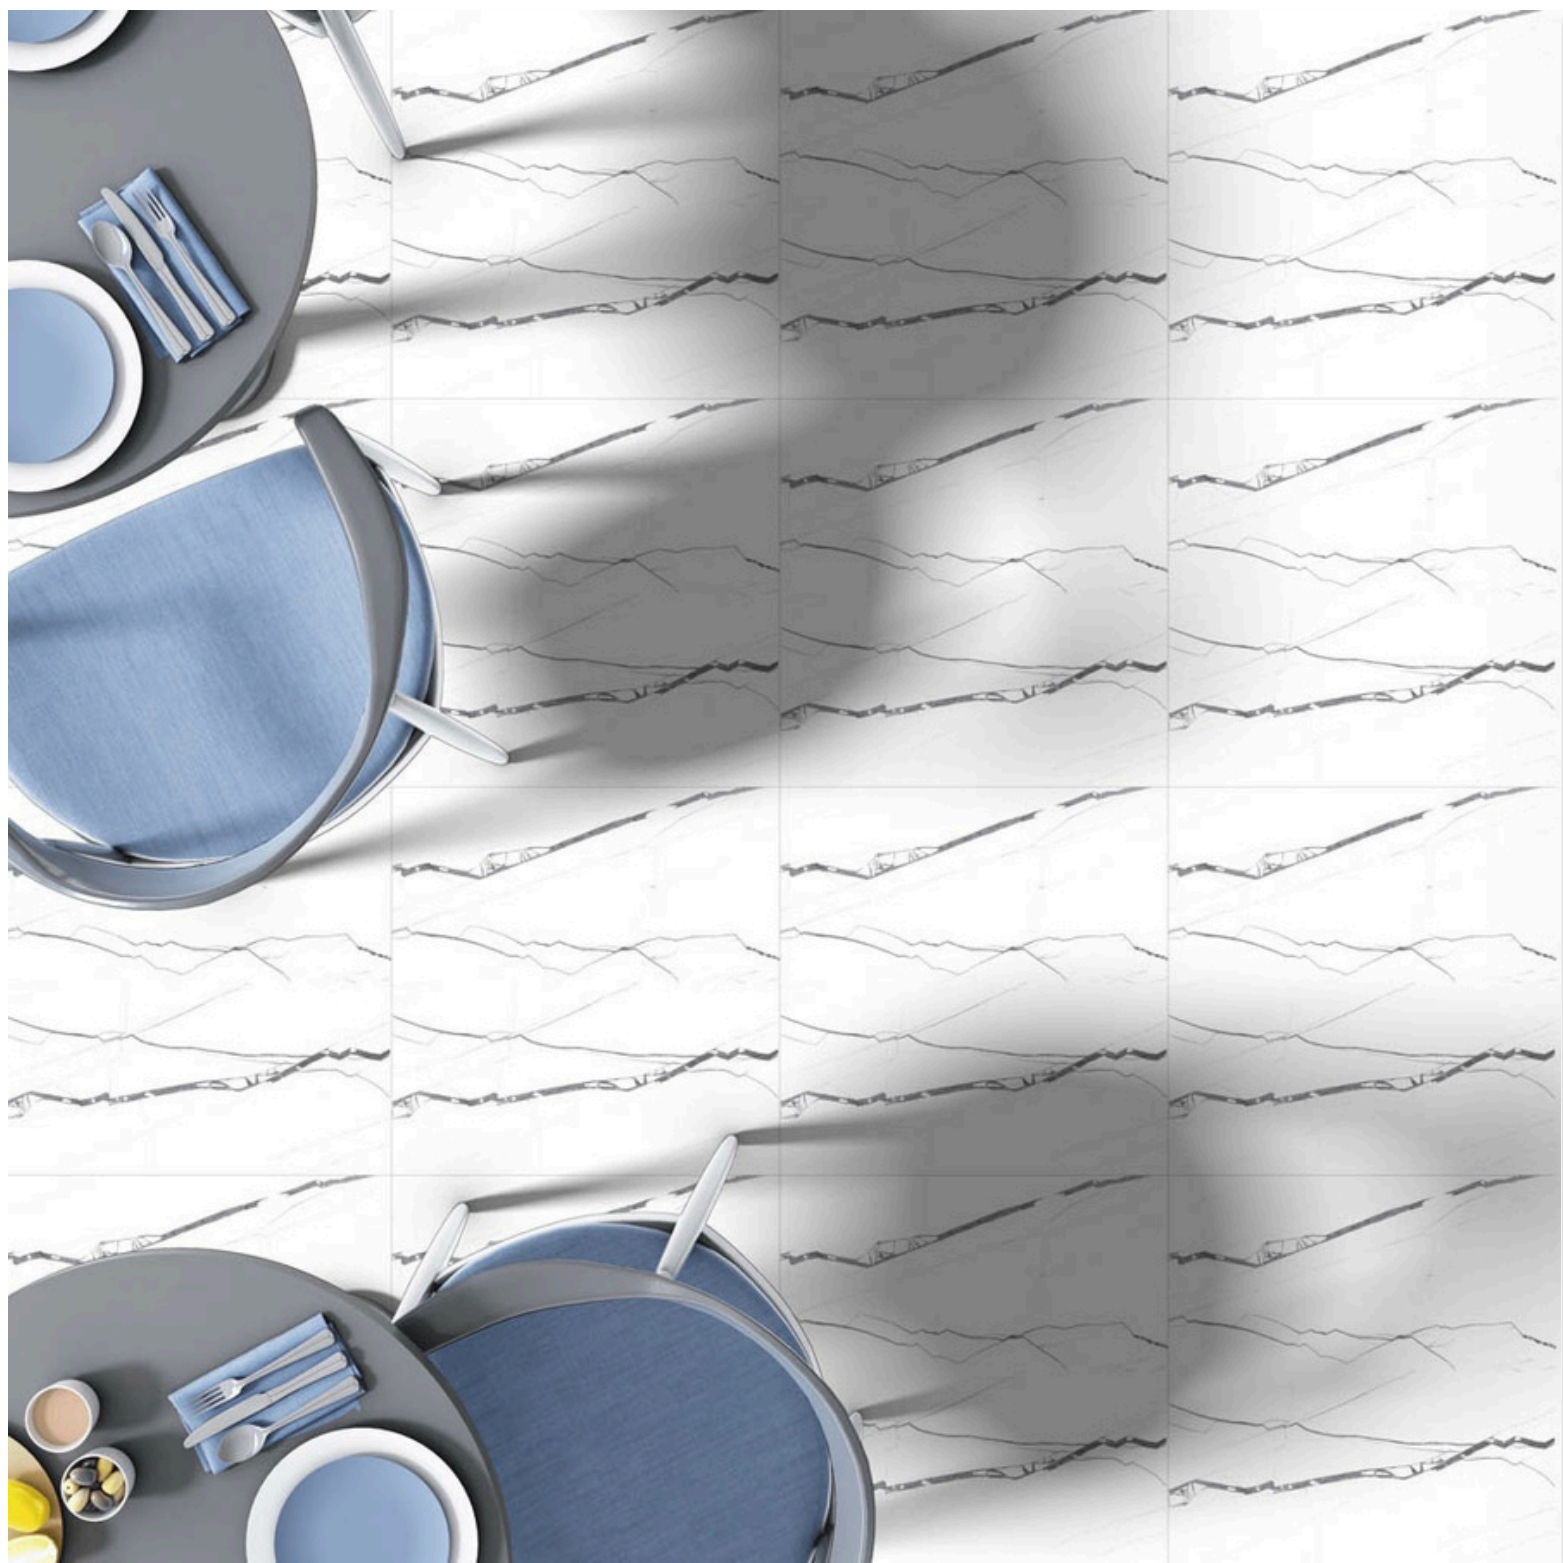

Thickness:  
8 MM

Random:  
1

21147

Size:  
500 X 500 MM

Finish:  
Sugar Classic

Thickness:  
8 MM

Random:  
1

21148