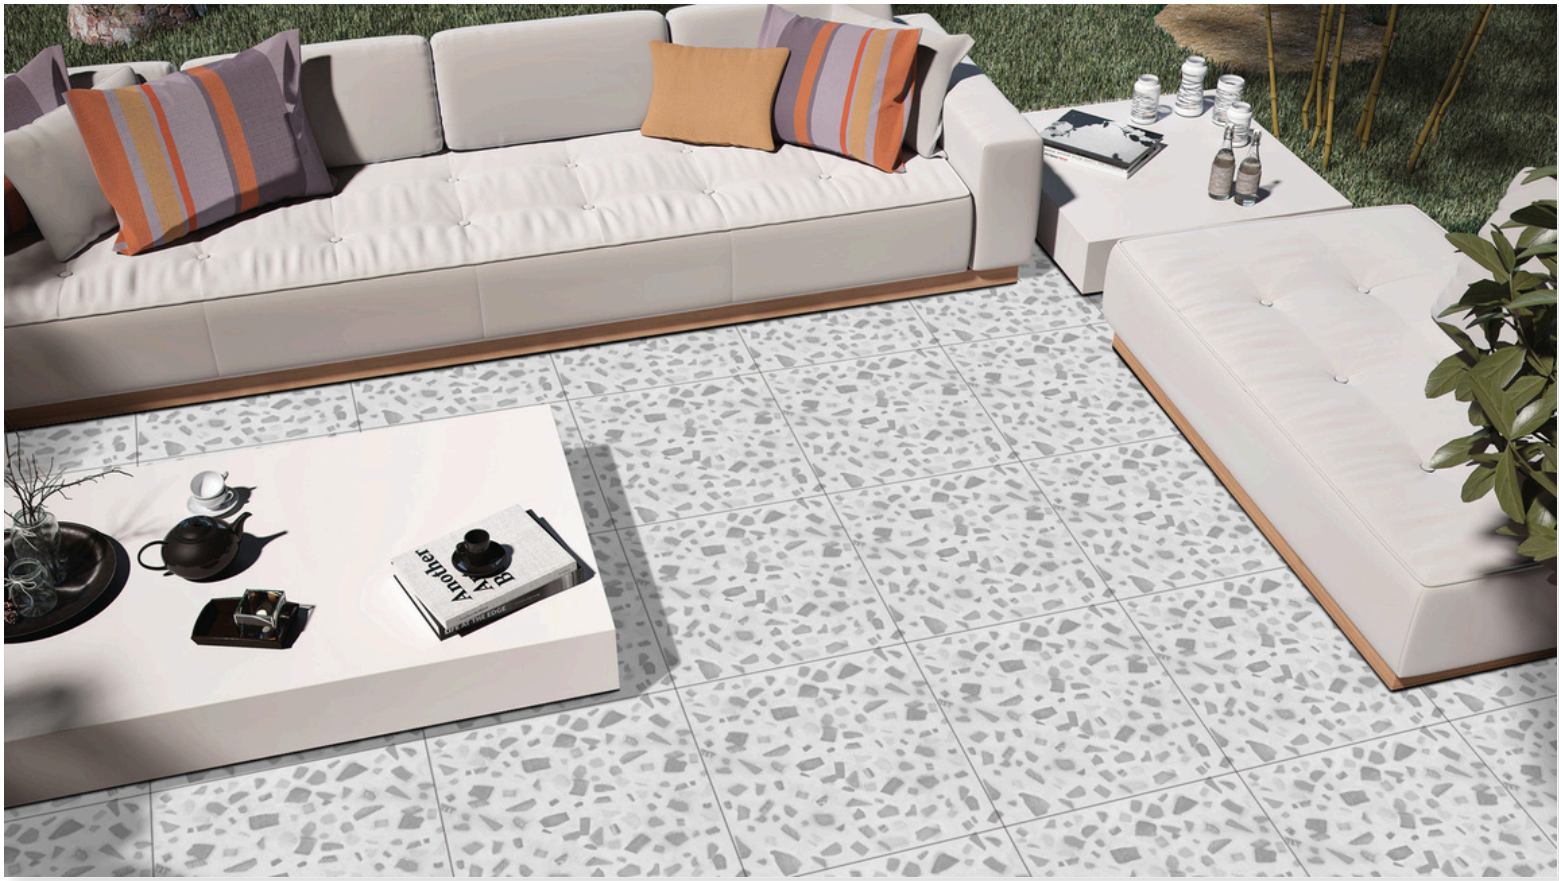

21185

Size:
500 X 500 MM

Finish:
Sugar Classic

Thickness:
8 MM

Random:
1