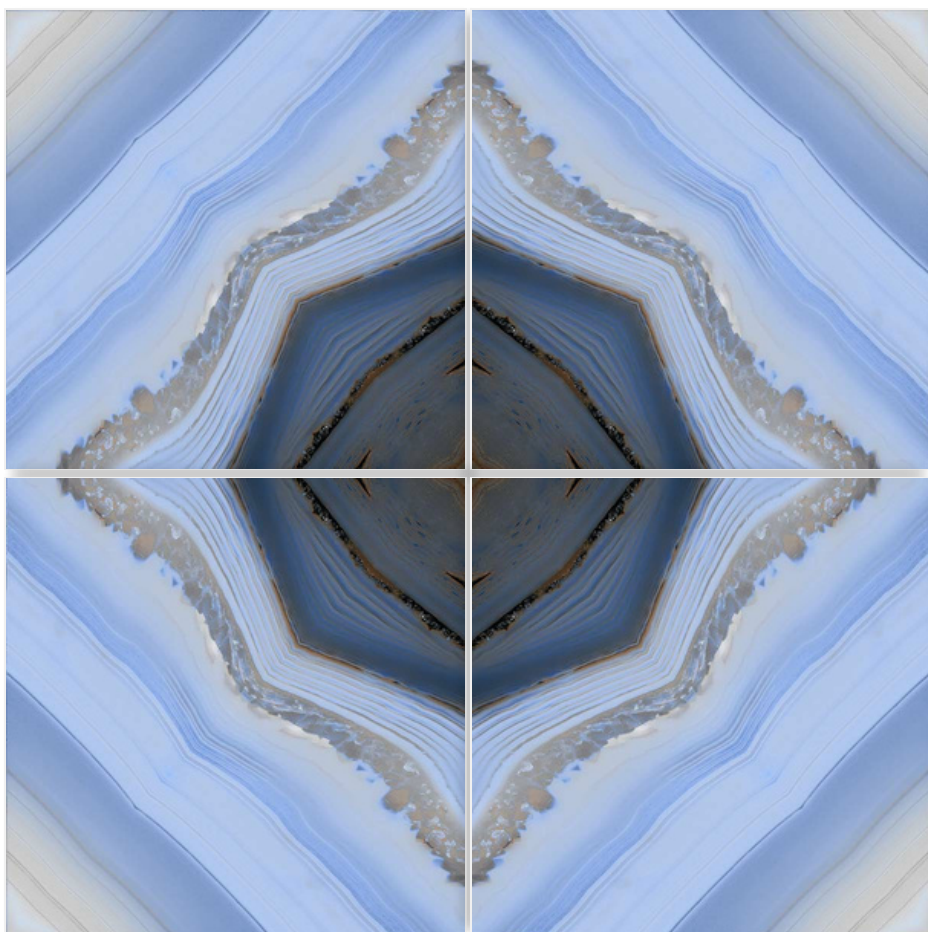

21142 HERITAGE LEGNO

Size:
500 X 500 MM

Finish:
Sugar Classic

Thickness:
8 MM

Random:
1