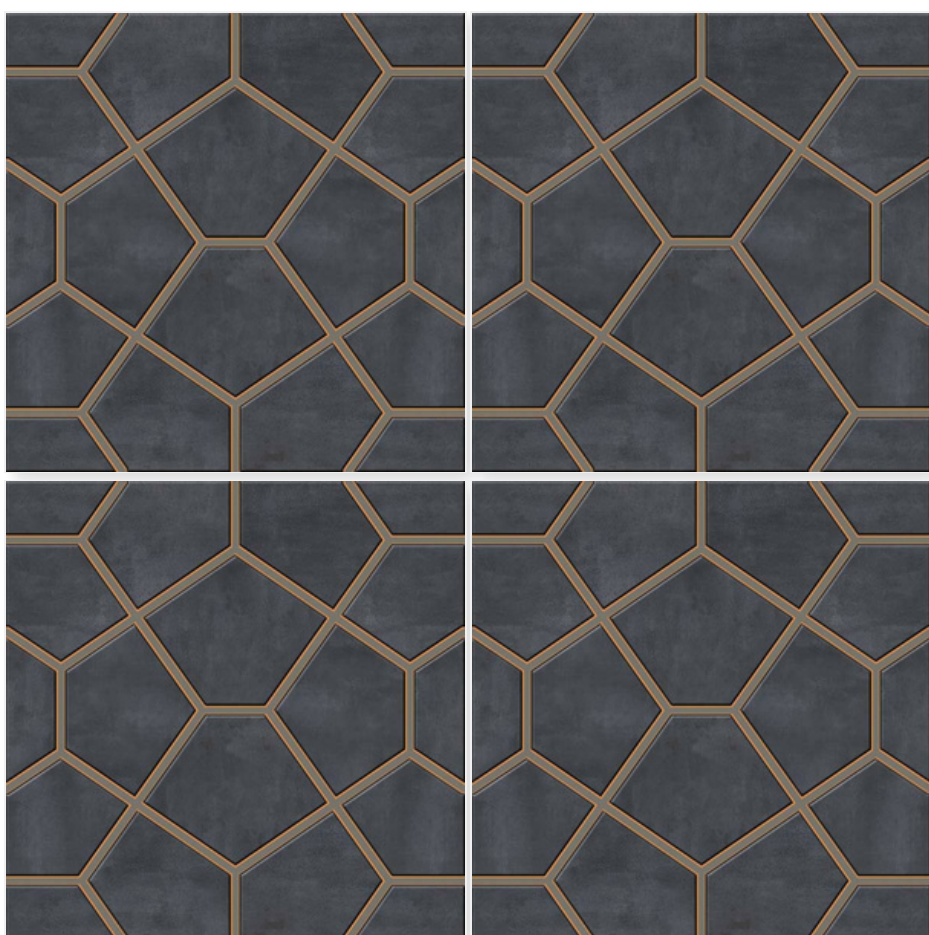

Thickness:  
8 MM

Random:  
2

21119 HERITAGE LORENZA

Size:  
500 X 500 MM

Finish:  
Sugar Classic

Thickness:  
8 MM

Random:  
2

21120 MOSS BLACK