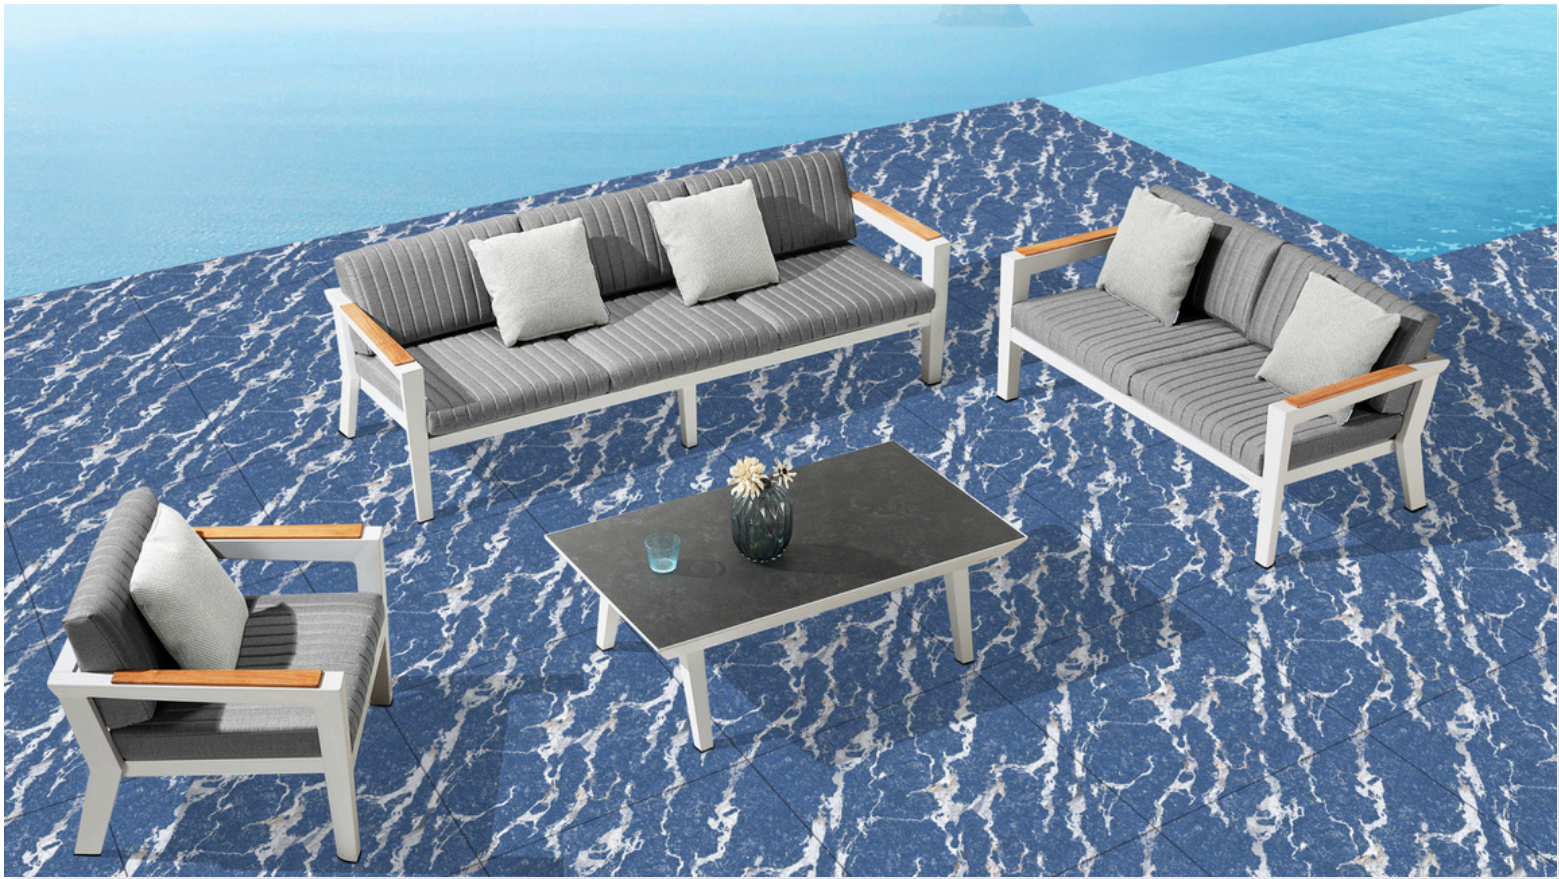

21173-PERIS ASH

Size:  
500 X 500 MM

Finish:  
Sugar Classic

Thickness:  
8 MM

Random:  
1

21174-PERIS INDIGO

Size:  
500 X 500 MM

Finish:  
Sugar Classic