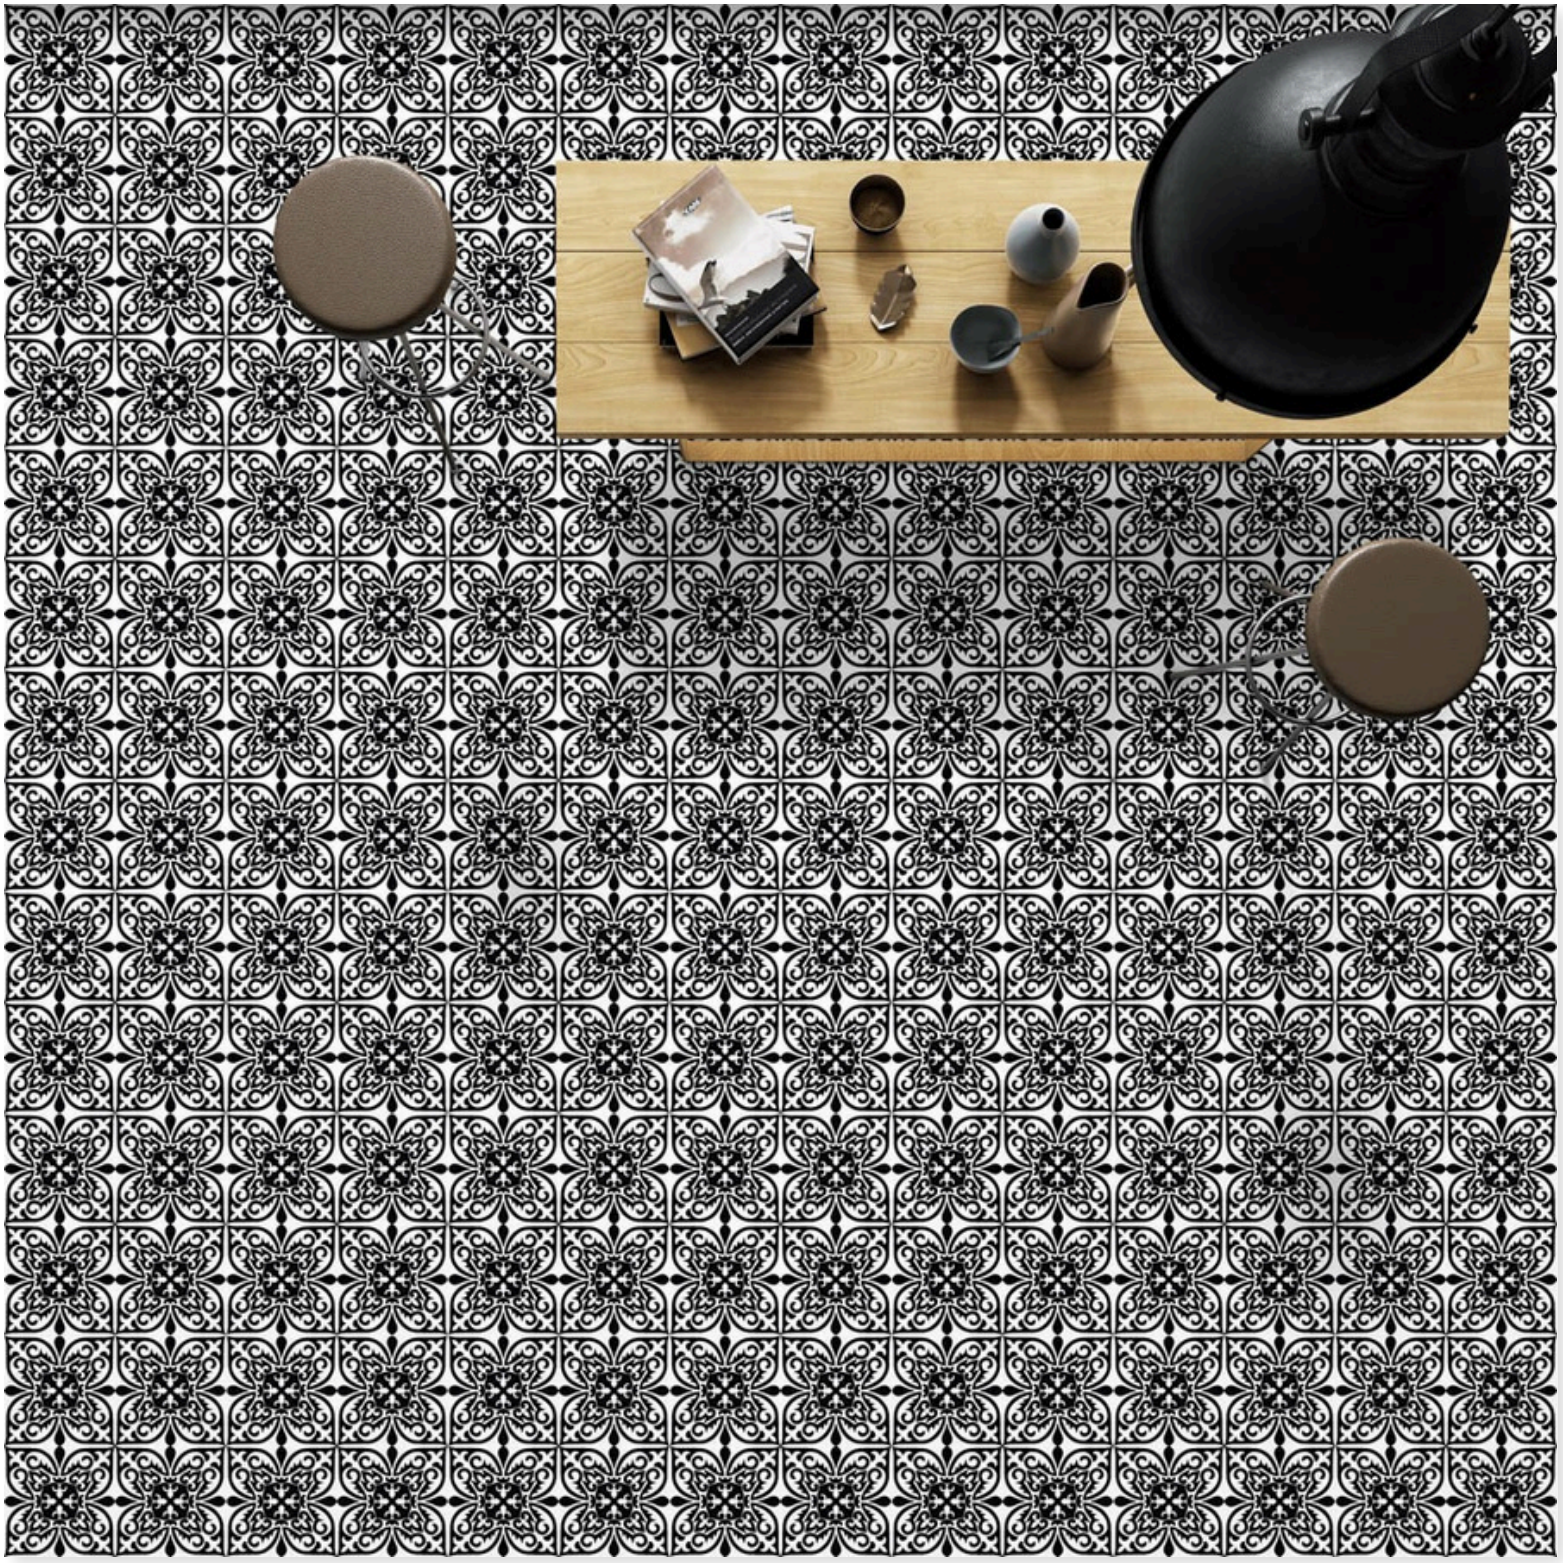

21115-DECOR-E