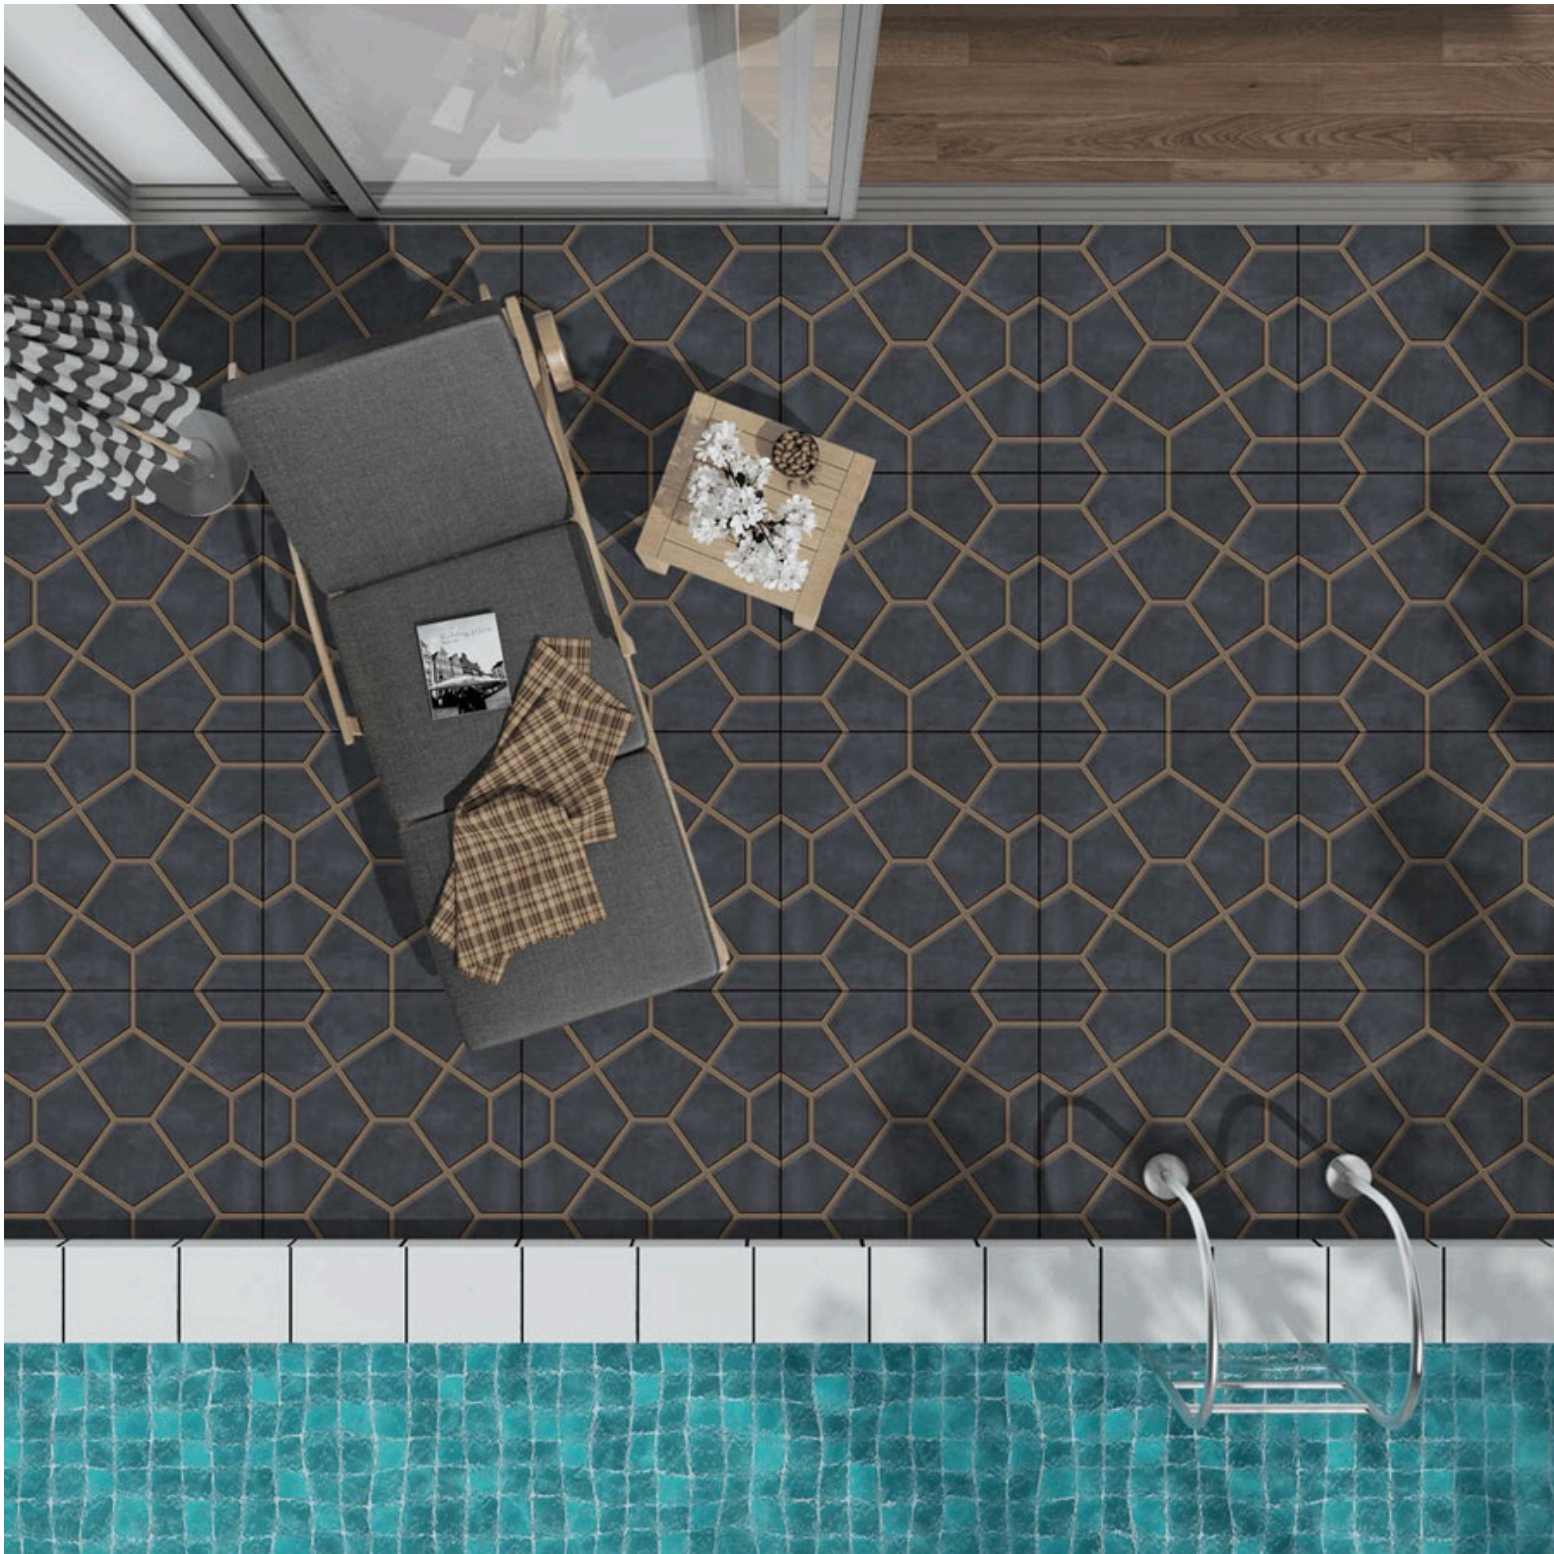

Thickness:  
8 MM

Random:  
2

21119 HERITAGE LORENZA

Size:  
500 X 500 MM

Finish:  
Sugar Classic

Thickness:  
8 MM

Random:  
2

21120 MOSS BLACK