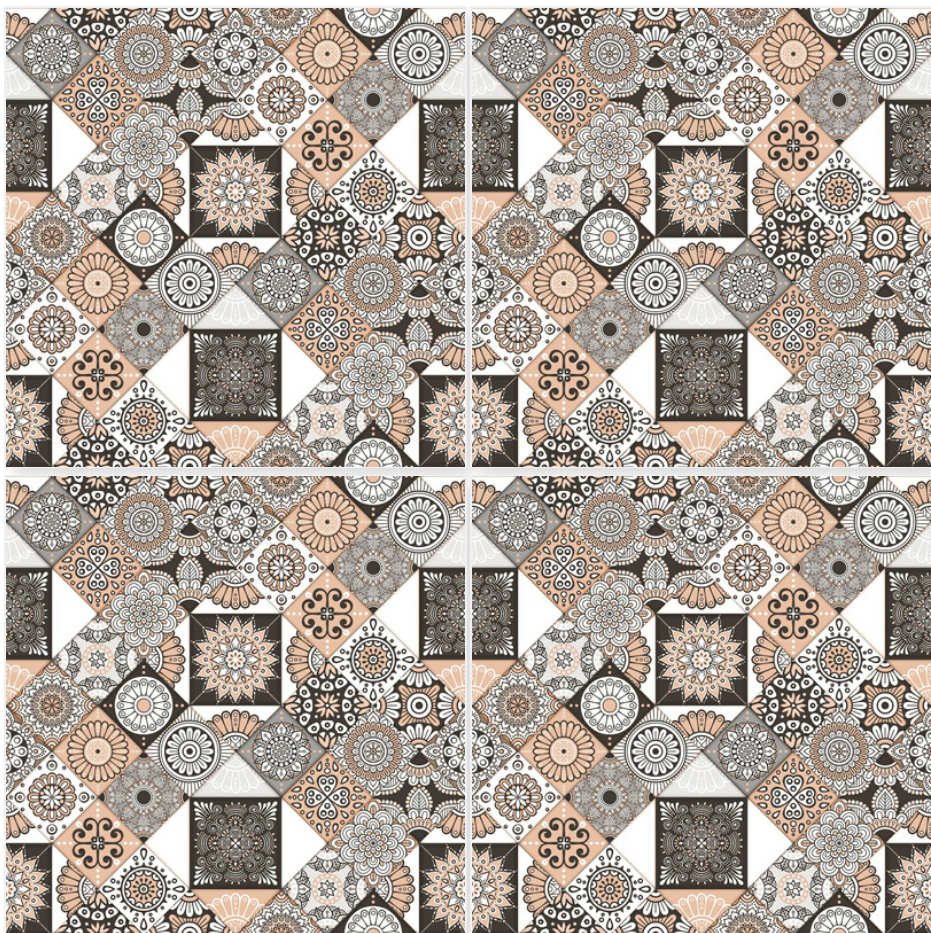

21151-DECOR

Size:
500 X 500 MM

Finish:
Sugar Classic

Thickness:
8 MM

Random:
1