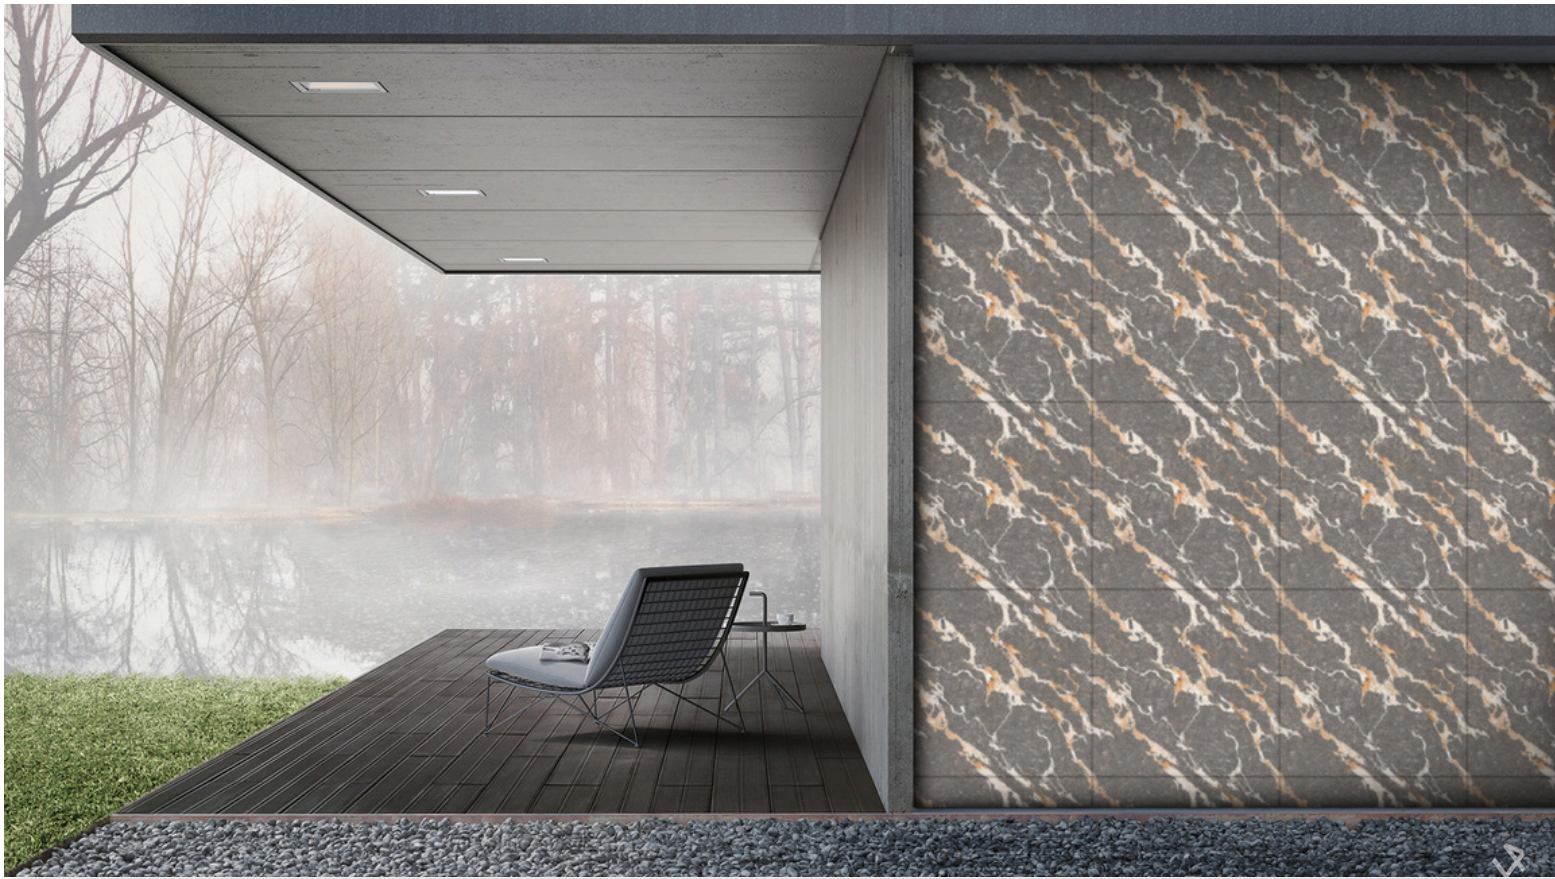

Size:
500 X 500 MM

Finish:
Sugar Classic

Thickness:
8 MM

Random:
1