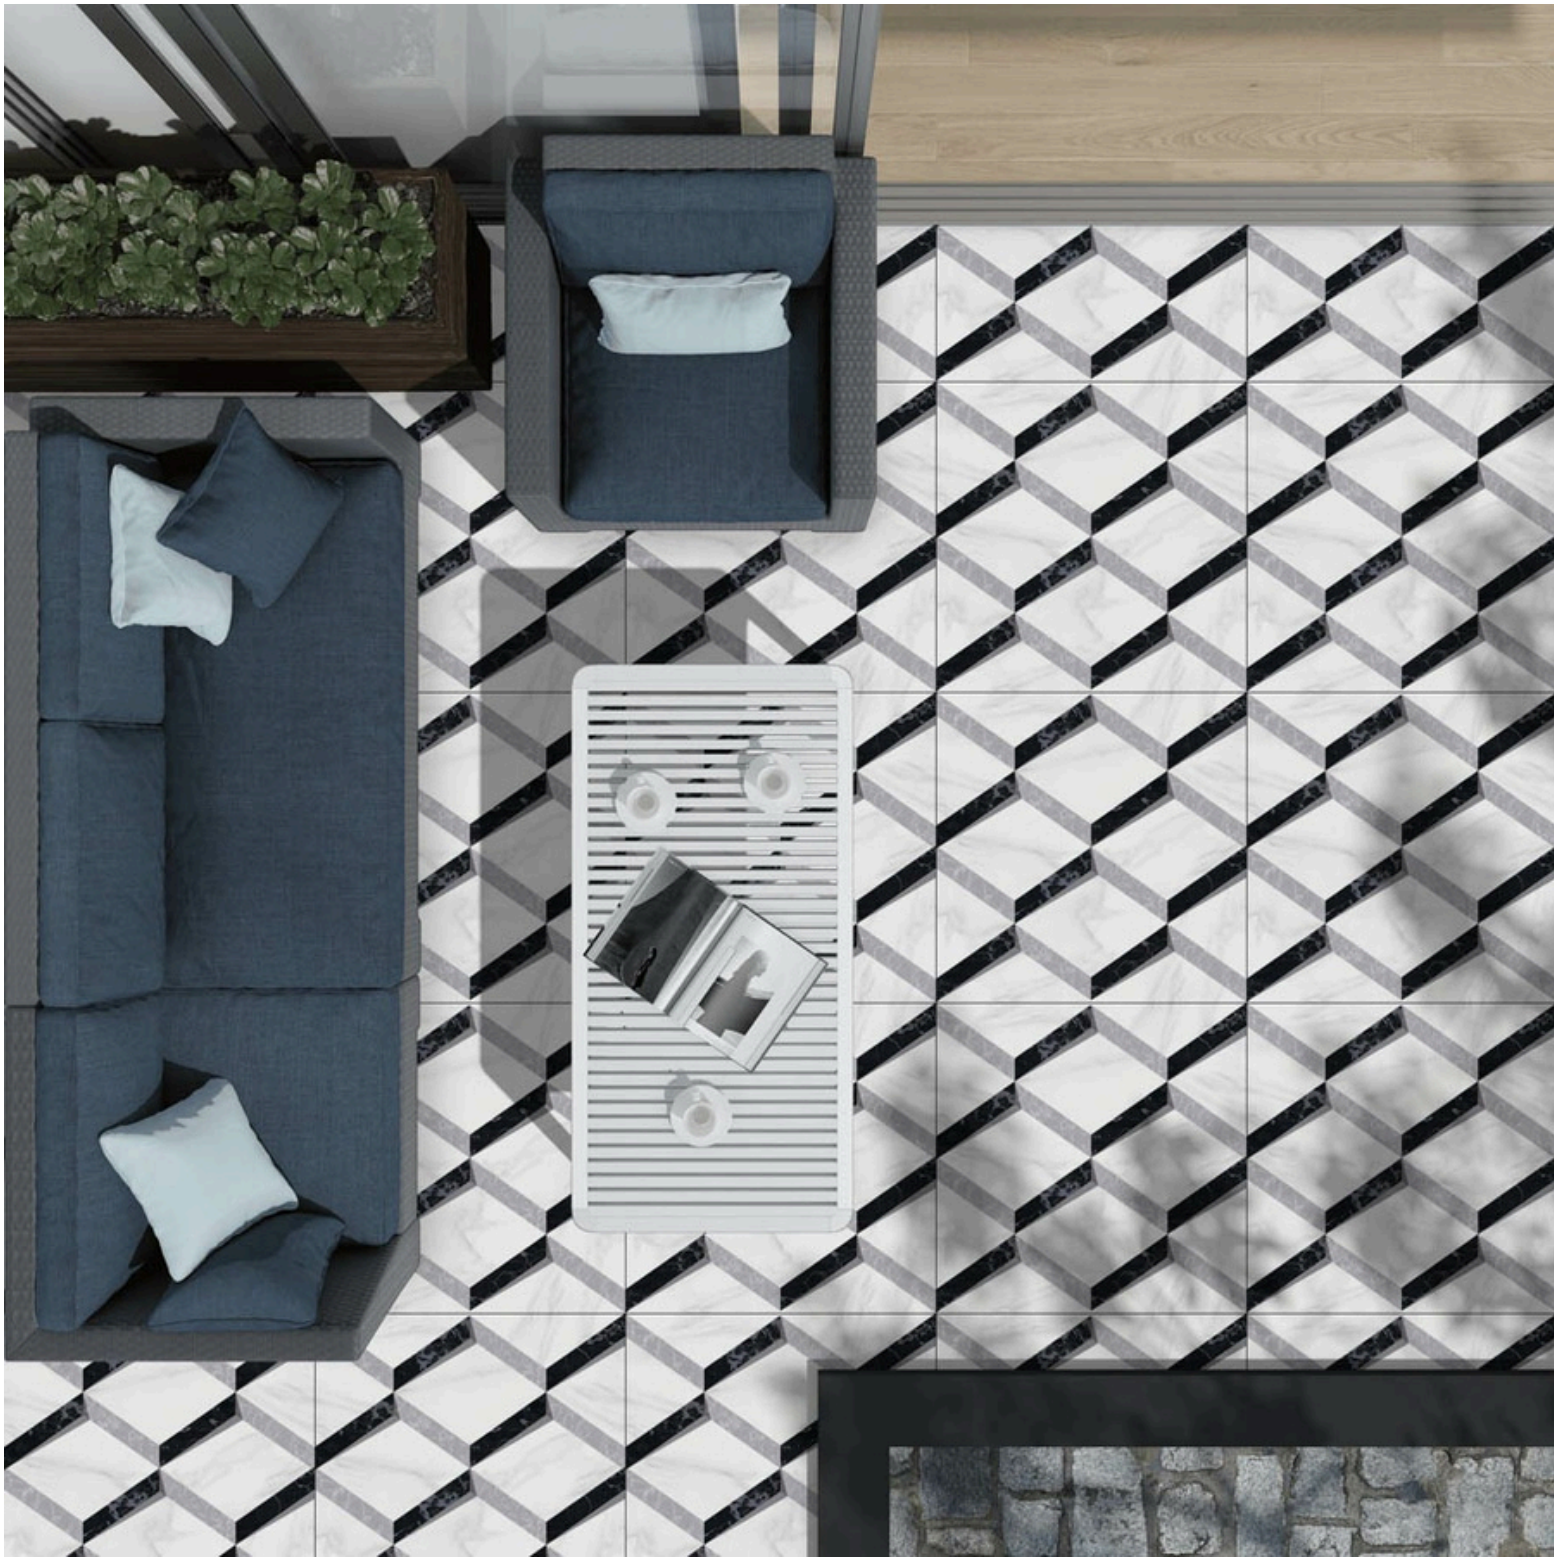

## 21129 HERITAGE SLATE

Size:  
500 X 500 MM

Finish:  
Sugar Classic

Thickness:  
8 MM

Random:  
1

21130 PISA 3D SET

Size:  
500 X 500 MM

Finish:  
Sugar Classic