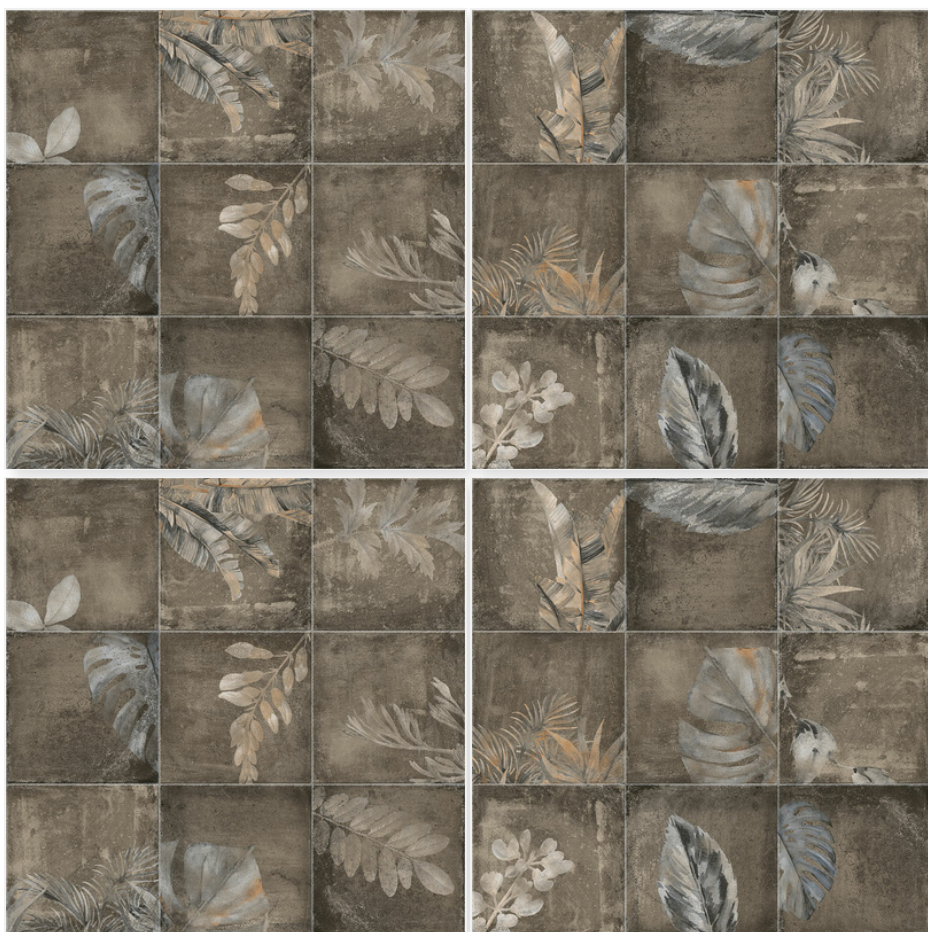

Size:
500 X 500 MM

Finish:
Sugar Classic

Thickness:
8 MM

Random:
2