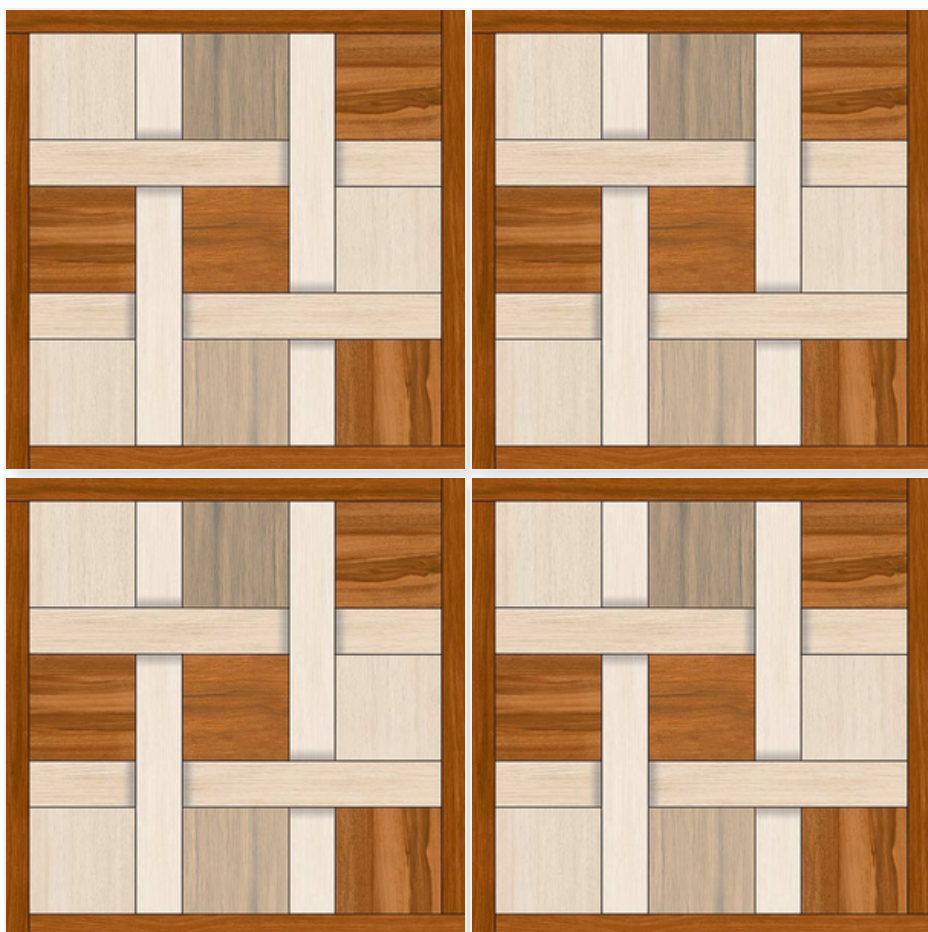

C-1

Size:
500 X 500 MM

Finish:
Sugar Classic

Thickness:
8 MM

Random:
1