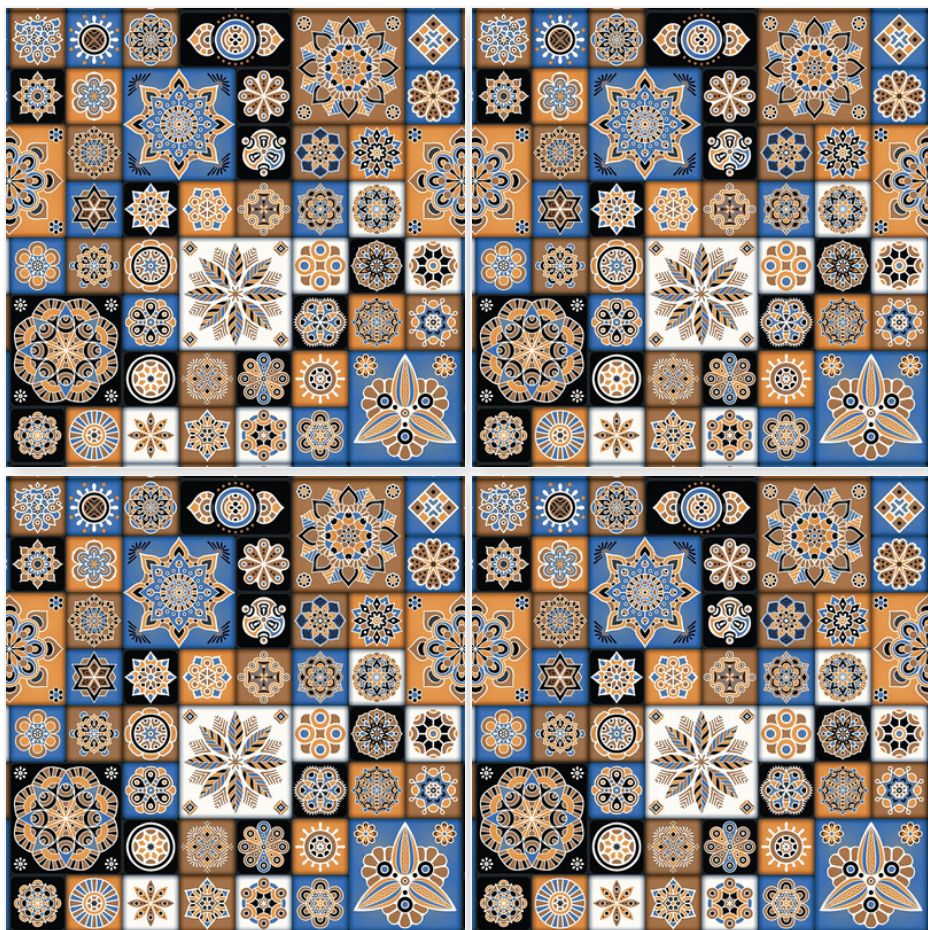

21151-LIGHT

Size:  
500 X 500 MM

Finish:  
Sugar Classic

Thickness:  
8 MM

Random:  
1

21152-DECOR

Size:  
500 X 500 MM

Finish:  
Sugar Classic