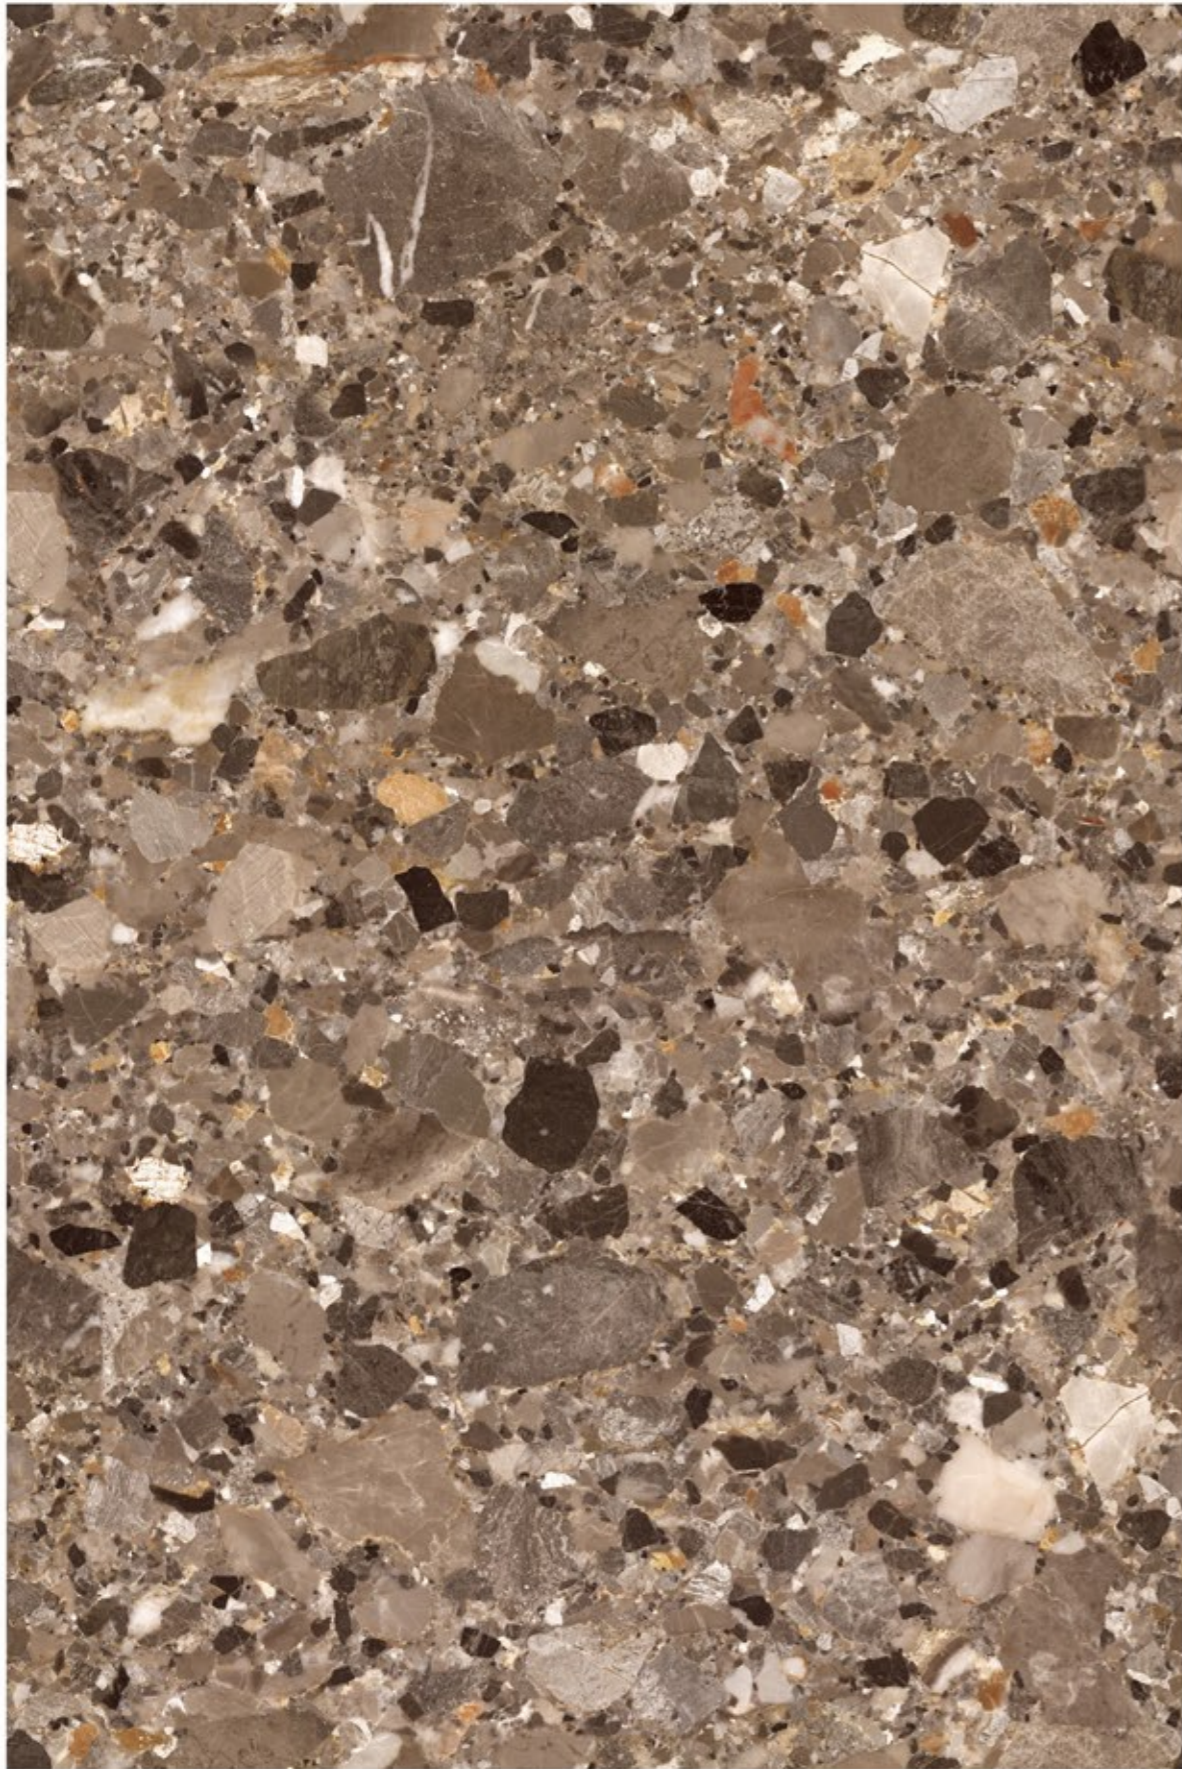

STONEZZA BROWN

| SIZE
800X1200MM

| THICKNESS
9MM

| FINISHI
GLOSSY

CHEMICAL
RESISTANT

DIMENSIONAL
STABILITY

HYGIENIC
SURFACE

FROST
RESISTANT

UV & HEAT
RESISTANT

SCRATCH & ABRASION
RESISTANT

STAIN
RESISTANT

WATER
RESISTANT

RANDOM : 3