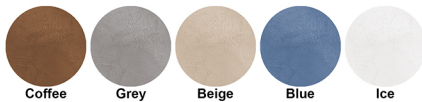

DIGITAL GLAZED VITRIFIED TILES

FINISH

300X600 MM

MATT

WIN 303