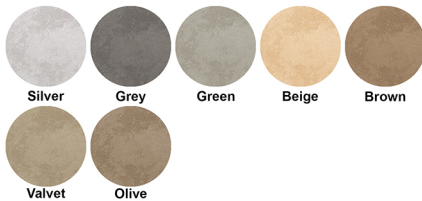

MATT

WIN 323

DIGITAL GLAZED VITRIFIED TILES

FINISH

300X600 MM

MATT

WIN 324

DIGITAL GLAZED VITRIFIED TILES