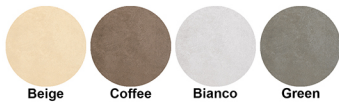

Redefining Radiance
IN EVERY SPACE!

www.grandroyale.in

DIGITAL GLAZED VITRIFIED TILES

FINISH

300X600 MM

MATT

WIN 301

DIGITAL GLAZED VITRIFIED TILES