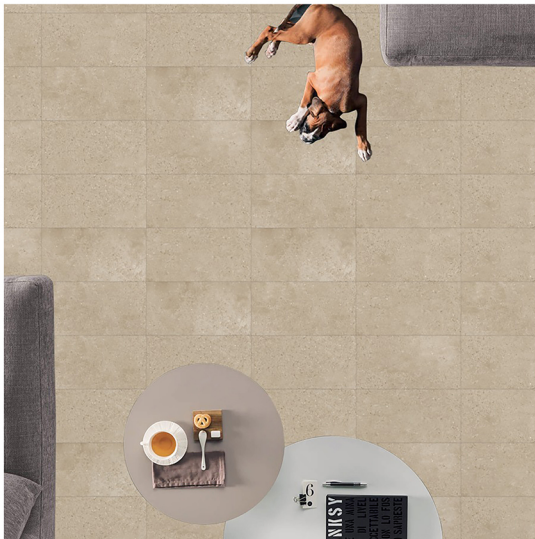

FINISH

300X600 MM

MATT

WIN 312

Crema

Olive

Brown

DIGITAL GLAZED VITRIFIED TILES