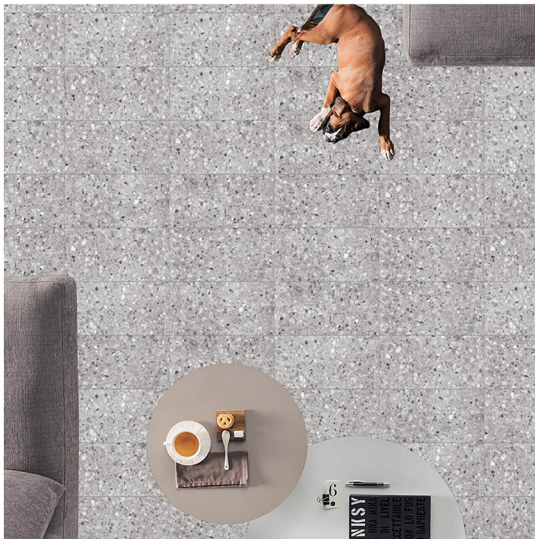

DIGITAL GLAZED VITRIFIED TILES

FINISH

300X600 MM

MATT

WIN 325

Grey

Blue