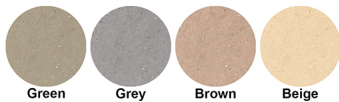

DIGITAL GLAZED VITRIFIED TILES

FINISH

300X600 MM

MATT

WIN 323