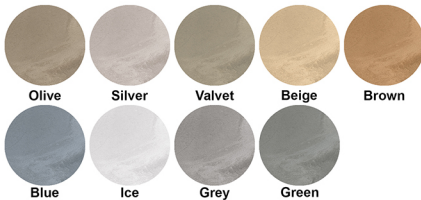

DIGITAL GLAZED VITRIFIED TILES

FINISH

300X600 MM

MATT

WIN 302