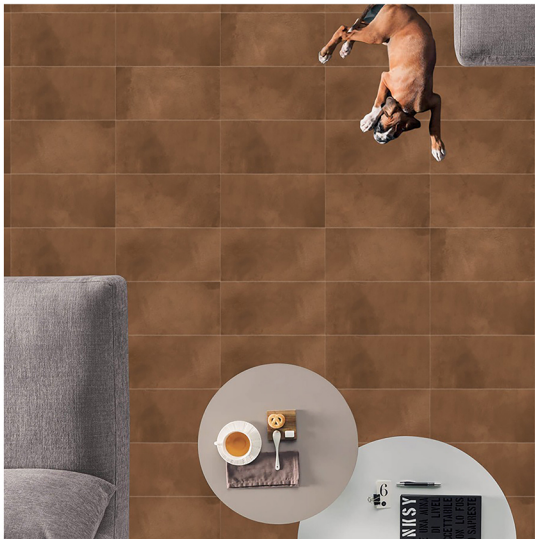

DIGITAL GLAZED VITRIFIED TILES

FINISH

300X600 MM

MATT

WIN 303