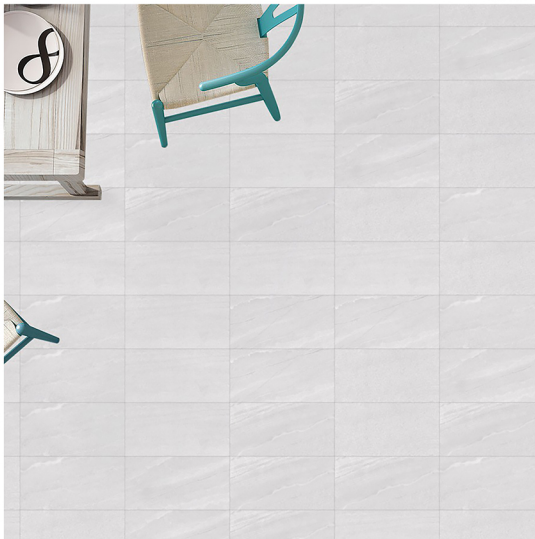

Bianco

Grey

DIGITAL GLAZED VITRIFIED TILES

FINISH

300X600 MM

MATT

WIN 306

Bianco