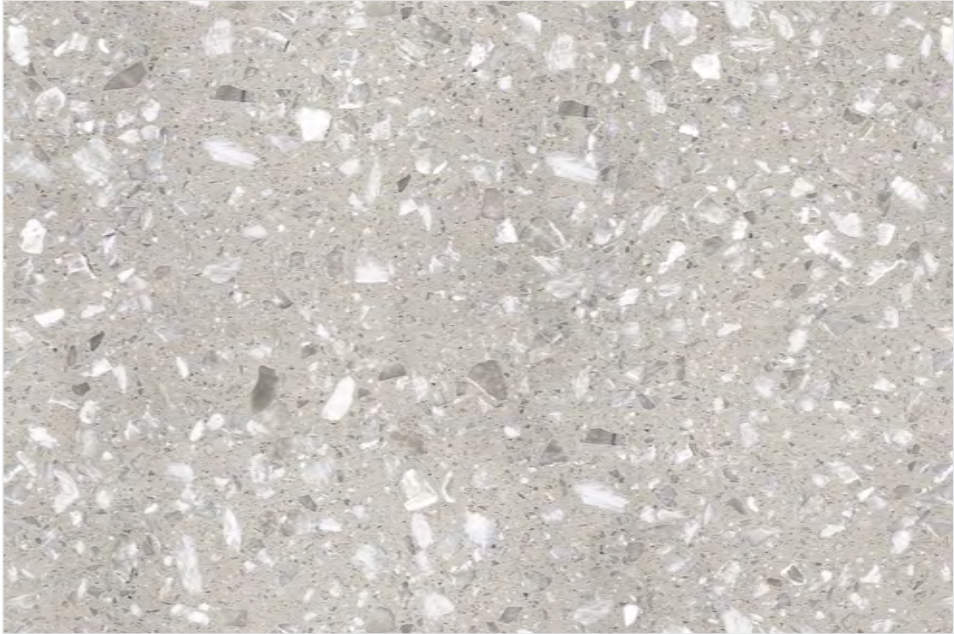

STAIN
RESISTANT

WATER
RESISTANT

MOSAIC
TAN

MOSAIC TAN

| SIZE
800X1200MM

| THICKNESS
9MM

| FINISH
ENDLESS GLOSSY

-  CHEMICAL RESISTANT
-  DIMENSIONAL STABILITY
-  HYGIENIC SURFACE
-  FROST RESISTANT
-  UV & HEAT RESISTANT
-  SCRATCH & ABRASION RESISTANT
-  STAIN RESISTANT
-  WATER RESISTANT