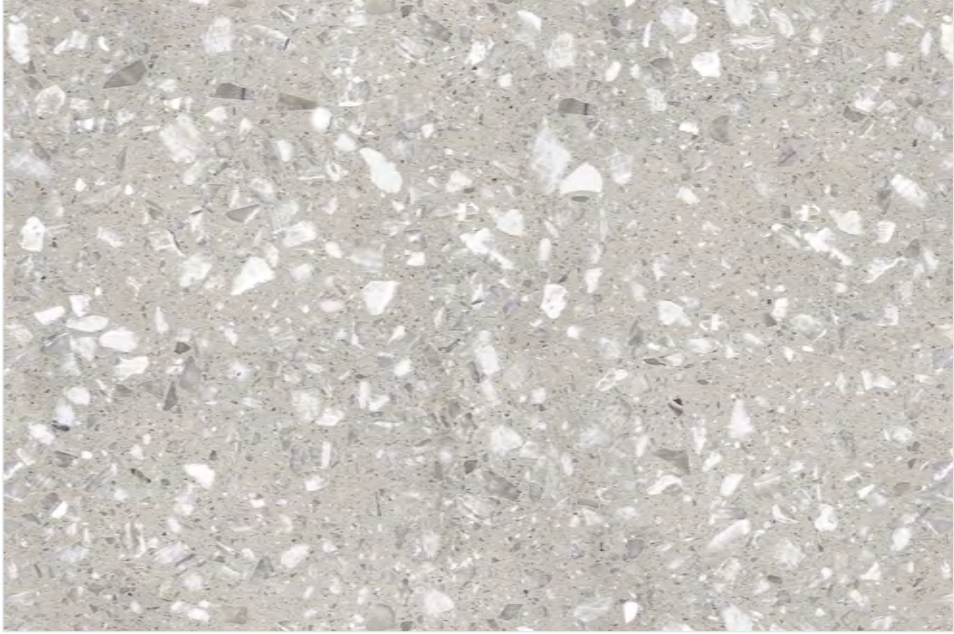

STAIN
RESISTANT

WATER
RESISTANT

MOSAIC
TAN

MOSAIC TAN

| SIZE
800X1200MM

| THICKNESS
9MM

| FINISH
ENDLESS GLOSSY

-  CHEMICAL RESISTANT
-  DIMENSIONAL STABILITY
-  HYGIENIC SURFACE
-  FROST RESISTANT
-  UV & HEAT RESISTANT
-  SCRATCH & ABRASION RESISTANT
-  STAIN RESISTANT
-  WATER RESISTANT