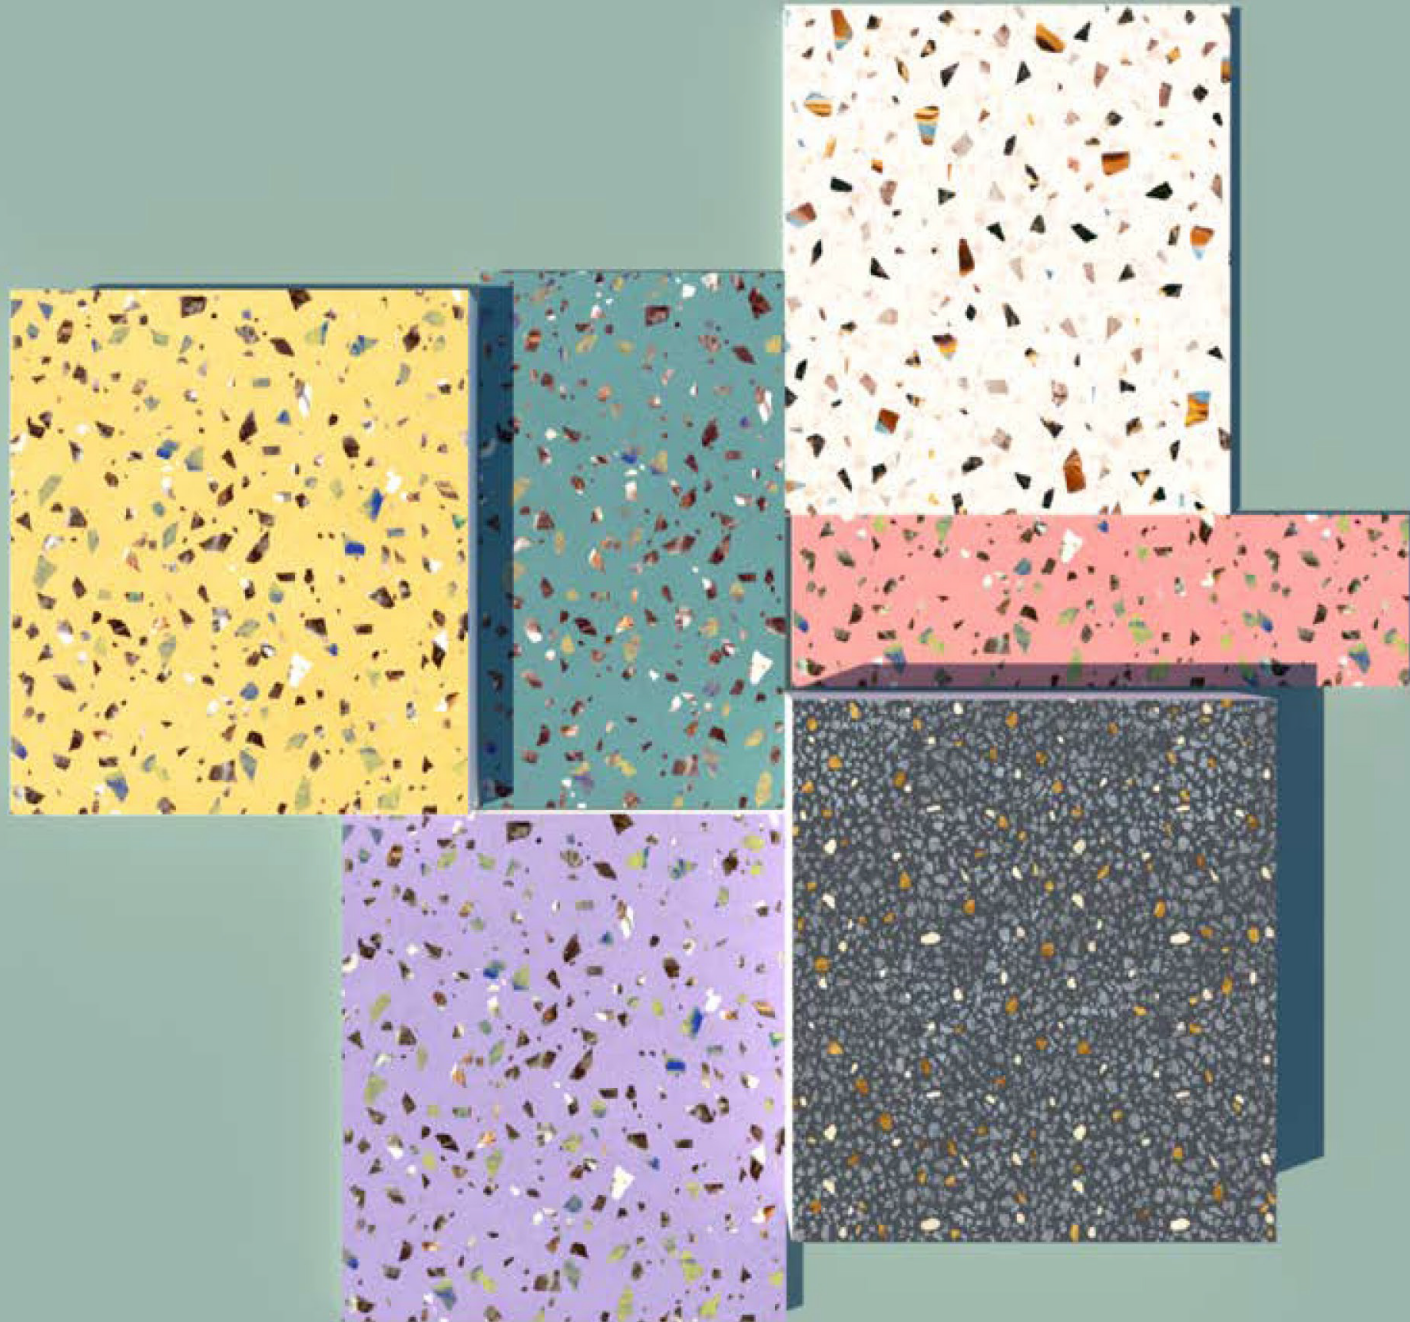

PASTEL TONE TERRAZZO

www.grandroyale.in

300 x 300mm

*A classic terrazzo
look with an endless colour palette*

ENDLESS
BEAUTY

PT-01

PT-02

PT-03

PT-04

PT-05

PT-06

Beauty is in style,
harmony, everyday life...

PT-201

PT-202

PT-203

PT-204

PT-205

PT-206

The background features a light blue terrazzo pattern with small, irregular specks of brown, orange, and black. A dark green plant with long, pointed leaves is visible in the bottom-left corner. A diagonal line separates the patterned area from the white text area.

Luster Effect

PT-207

PT-208

THE SWEET & SILKY
MELODY OF COLORS

The majesty of
the divine beauty

PT-301

PT-302

PT-303