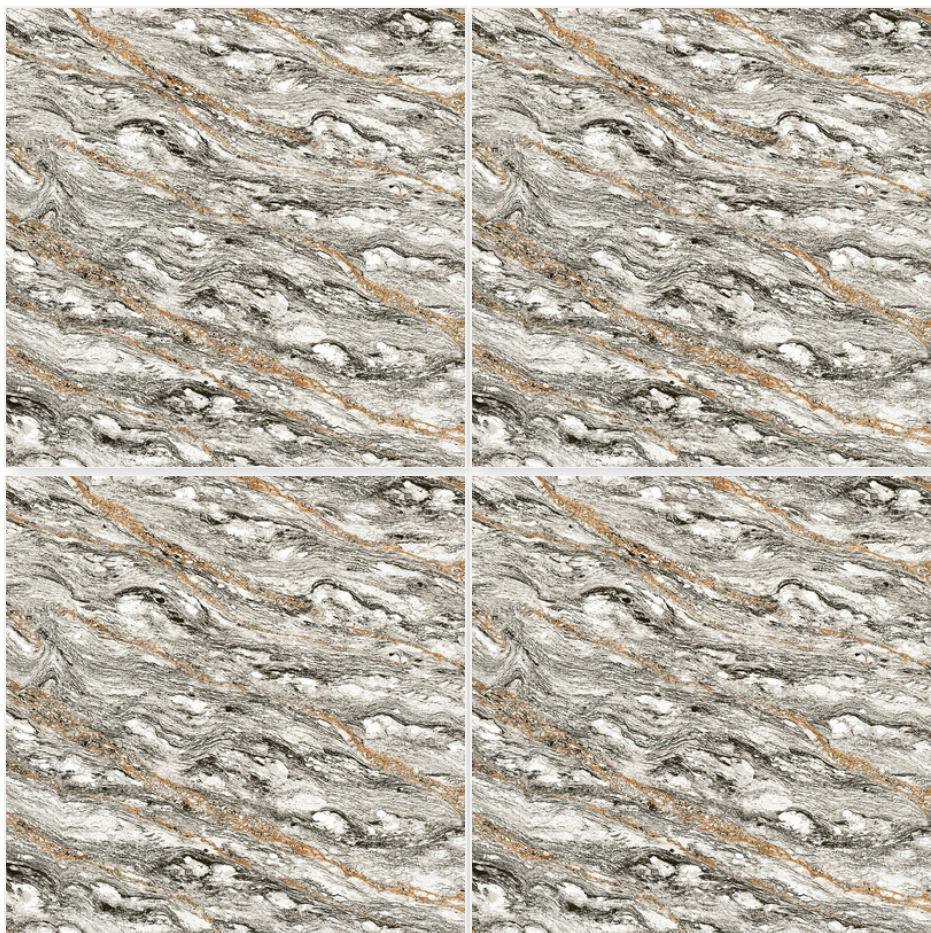

Size:
500 X 500 MM

Finish:
Matt Marble

Thickness:
8 MM

Random:
1