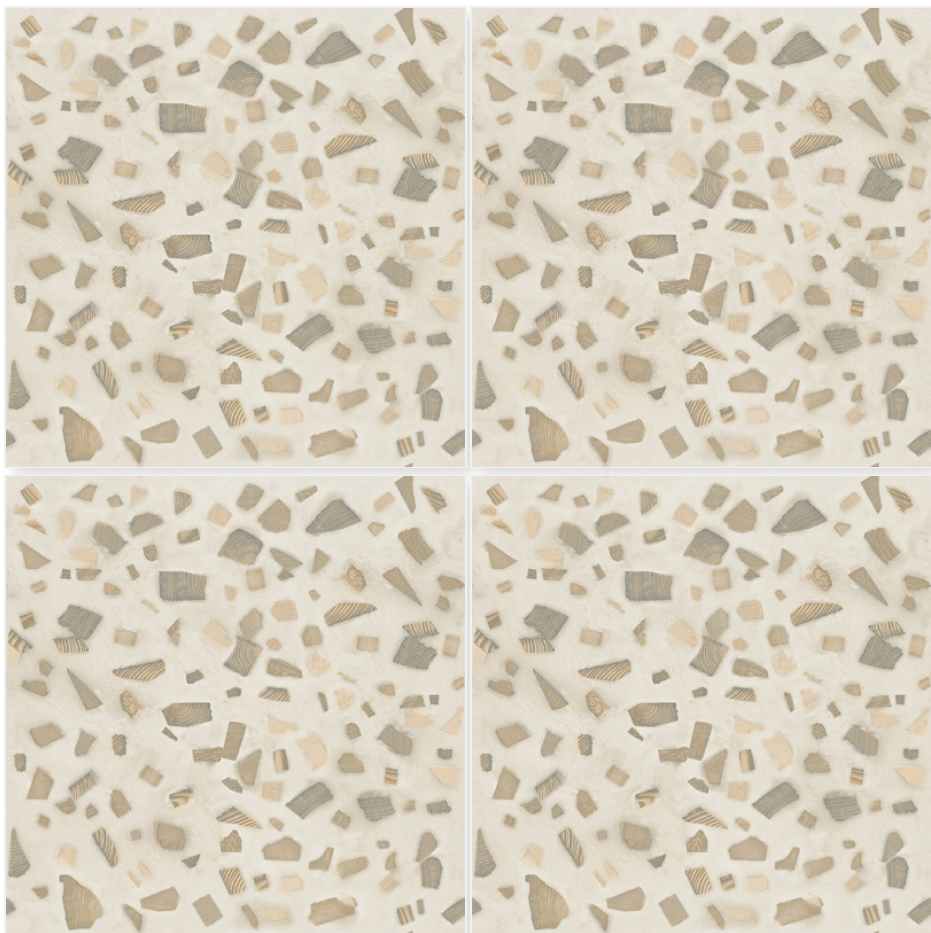

Size:  
500 X 500 MM

Finish:  
Matt Marble

Thickness:  
8 MM

Random:  
1

20963

Size:  
500 X 500 MM

Finish:  
Matt Marble

Thickness:  
8 MM