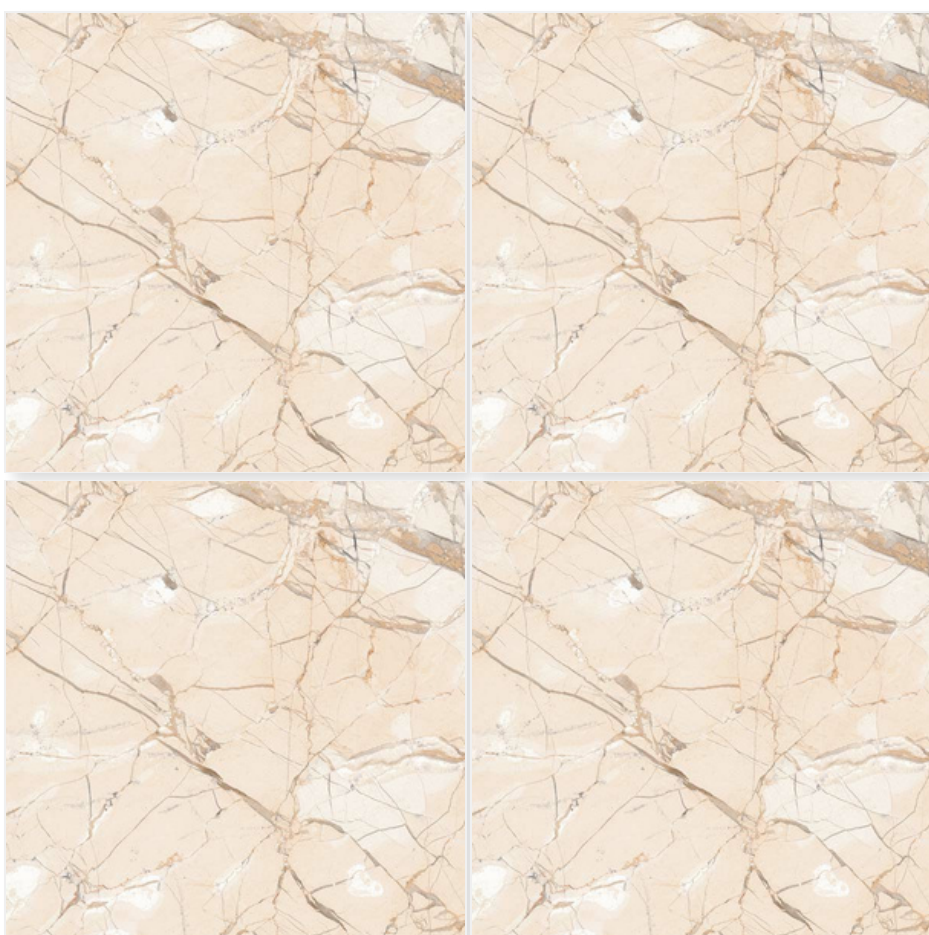

Random:  
1

20754 TITAN DECOR

Size:  
500 X 500 MM

Finish:  
Matt Marble

Thickness:  
8 MM

Random:  
1

20755 ALBASTRO BEIGE

Size:  
500 X 500 MM