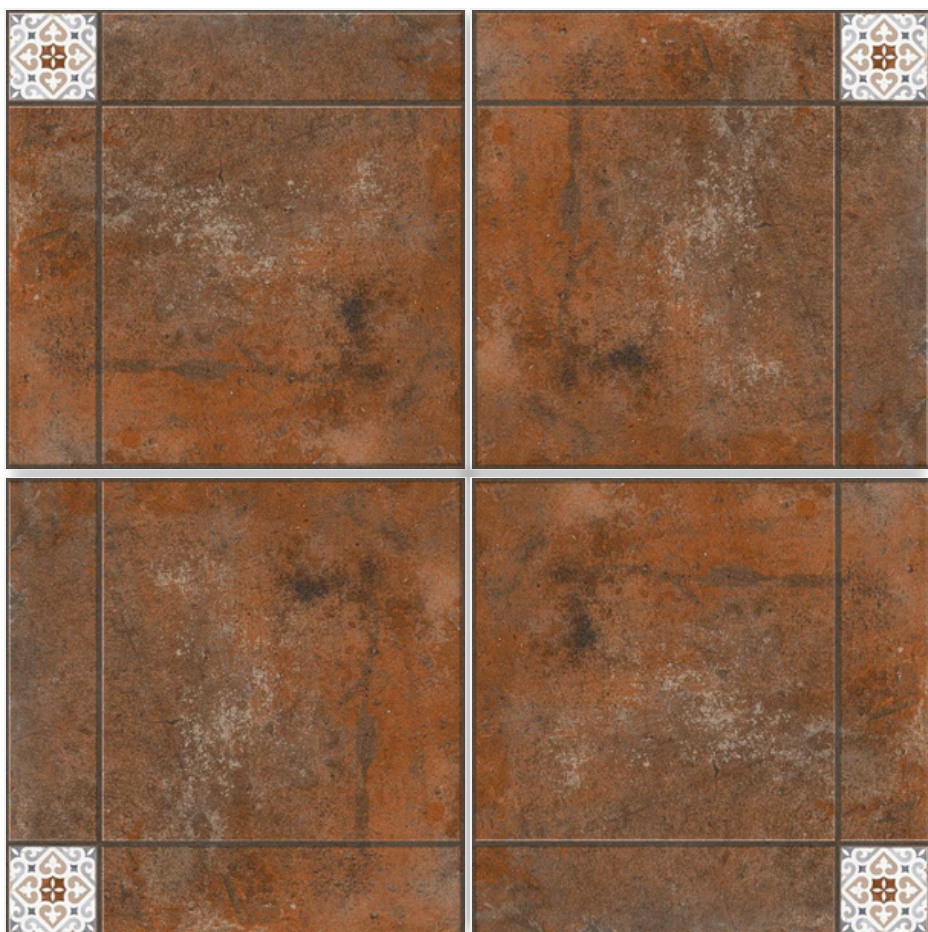

20757 MARTIAN LIGHT

Size:  
500 X 500 MM

Finish:  
Matt Marble

Thickness:  
8 MM

Random:  
1

20762 ANTOLIA COTTO

Size:  
500 X 500 MM

Finish:  
Matt Marble