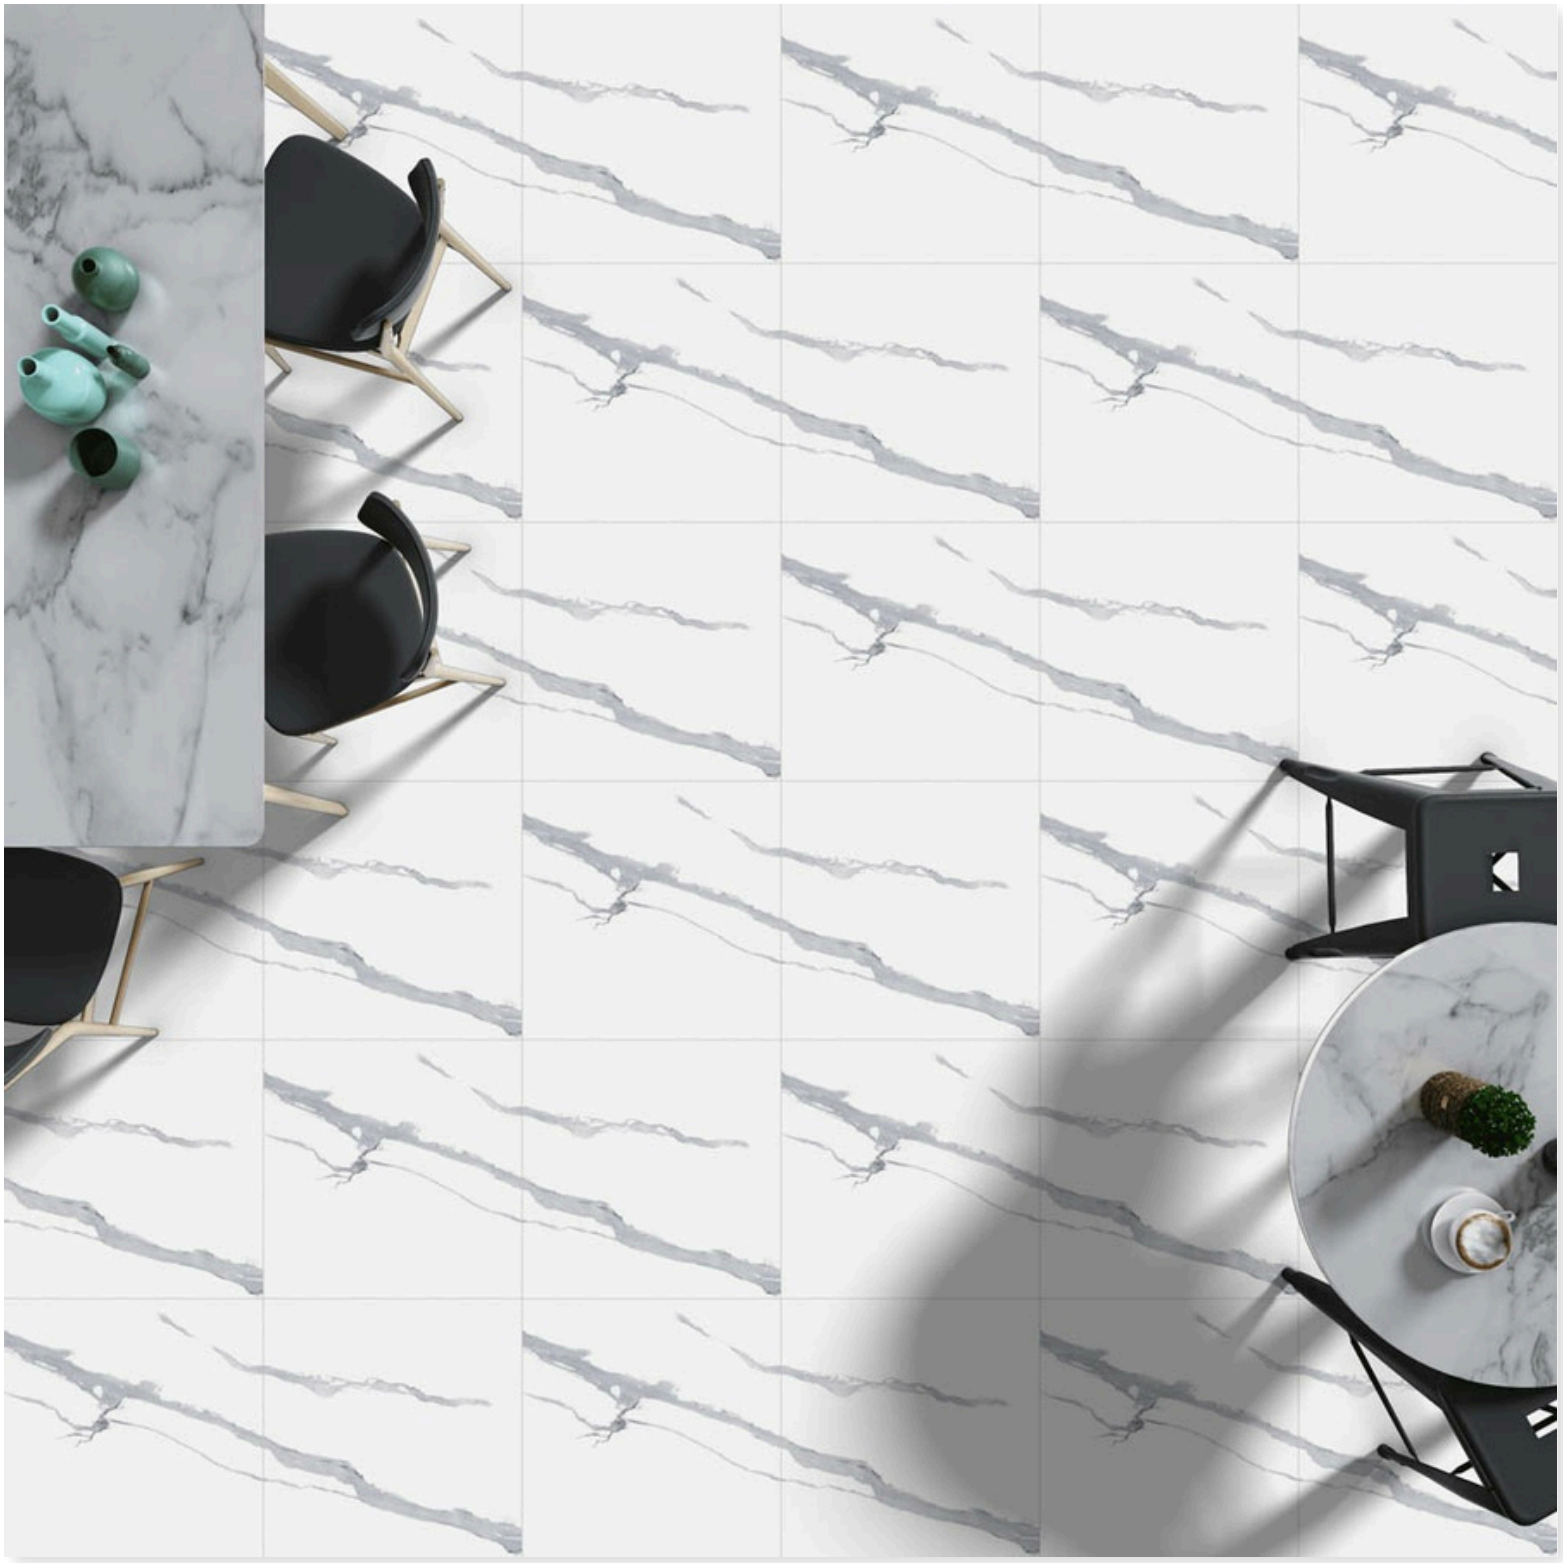

20020 SHARON WHITE

Size:  
500 X 500 MM

Finish:  
Matt Marble

Thickness:  
8 MM

Random:  
1

20021 GLASIAR WHITE

Size:  
500 X 500 MM

Finish:  
Matt Marble