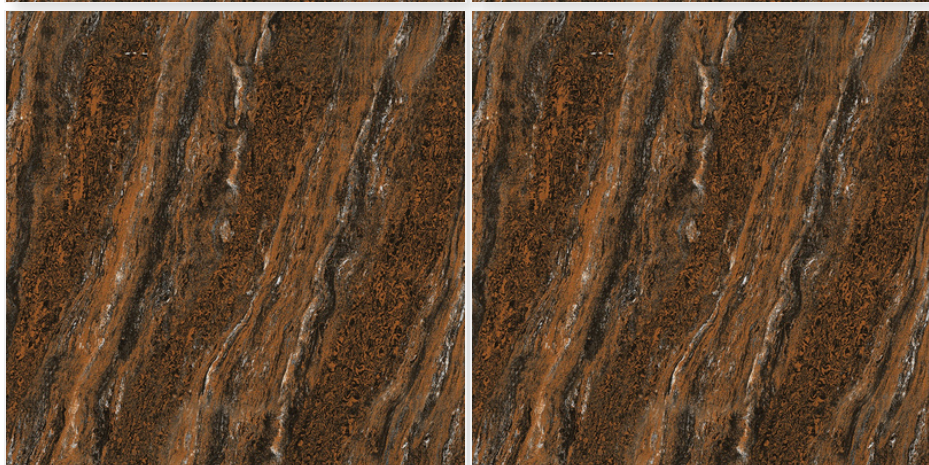

Finish:  
Matt Marble

Thickness:  
8 MM

Random:  
1

20957

Size:  
500 X 500 MM

Finish:  
Matt Marble

Thickness:  
8 MM

Random:  
1