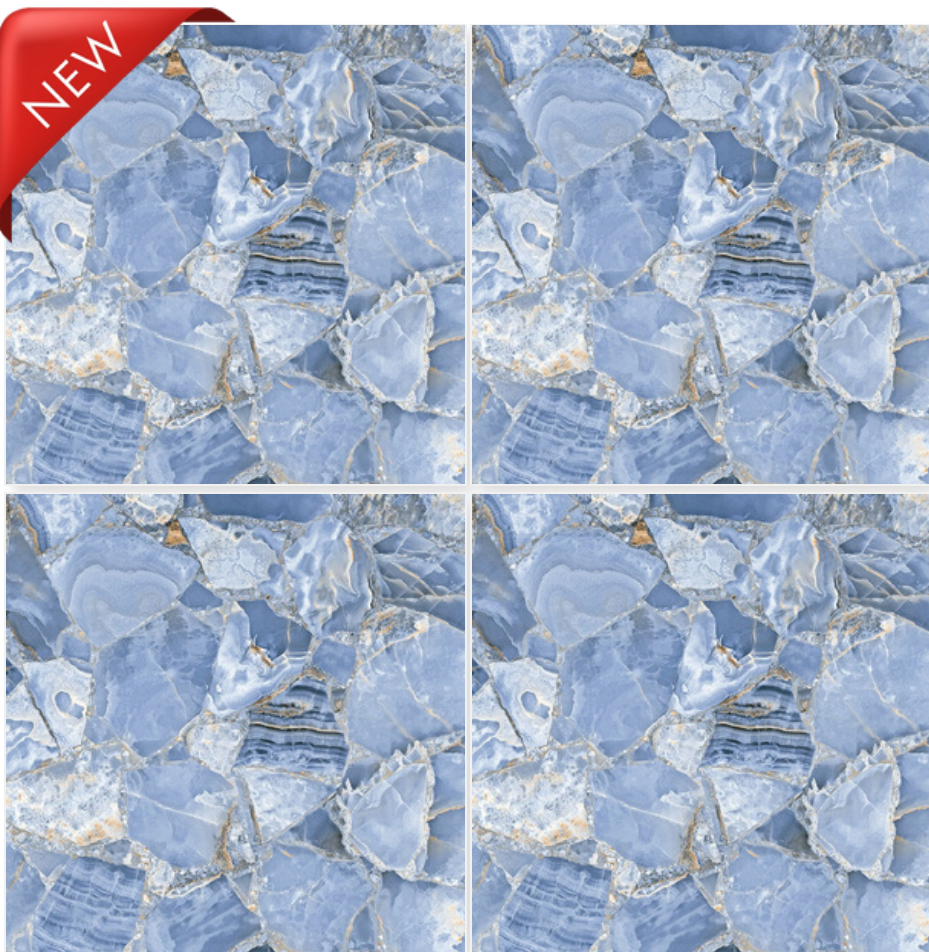

Random:  
1

20974

Size:  
500 X 500 MM

Finish:  
Matt Marble

Thickness:  
8 MM

Random:  
1

20976

Size:  
500 X 500 MM