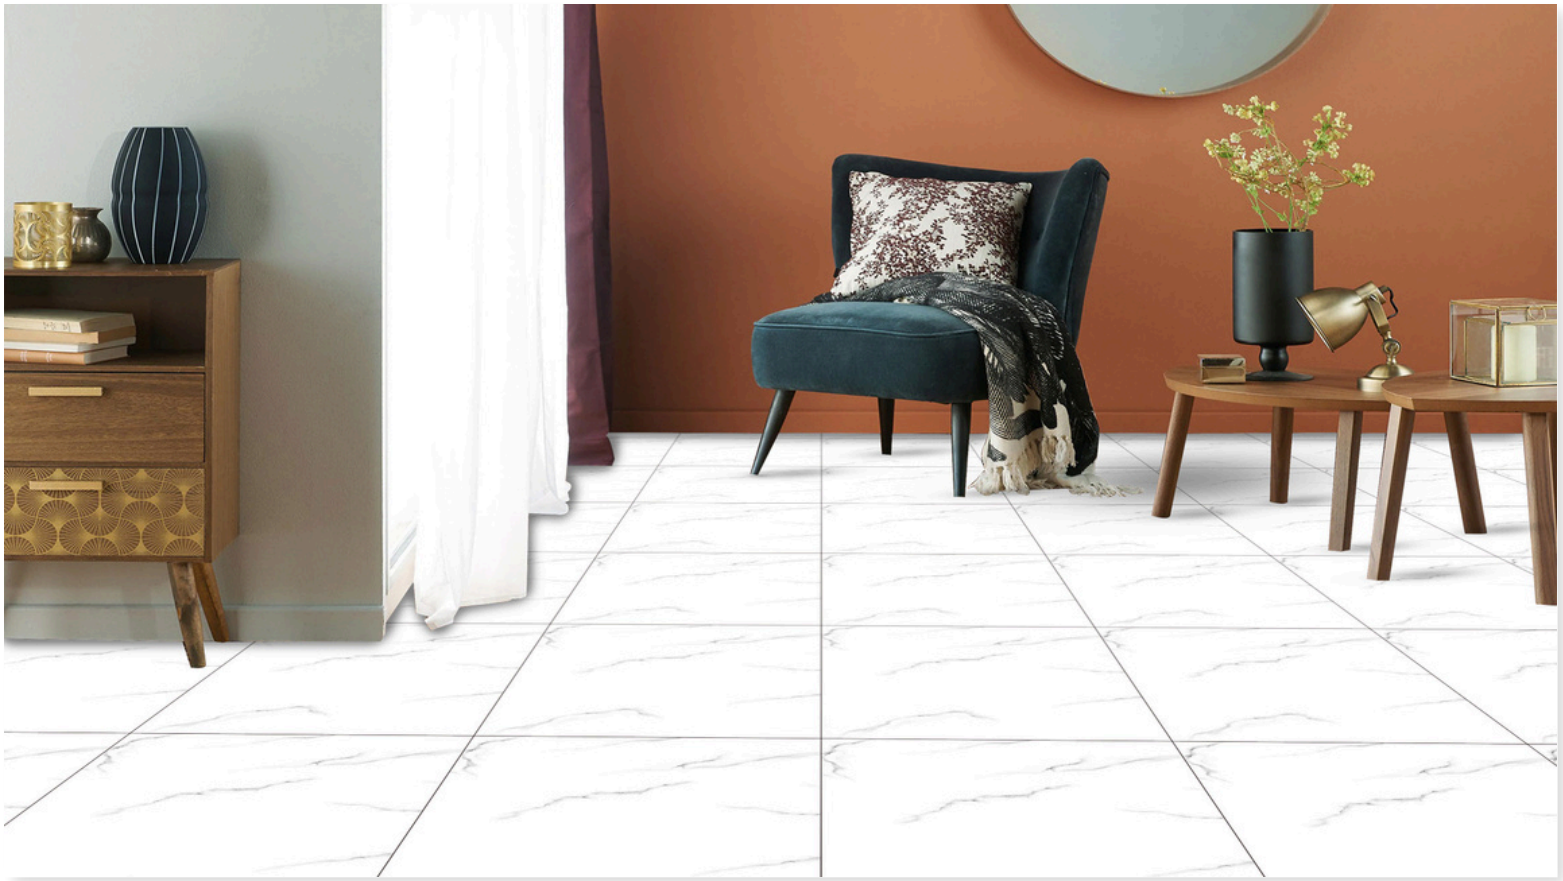

20077

Size:
500 X 500 MM

Finish:
Matt Marble

Thickness:
8 MM

Random:
1