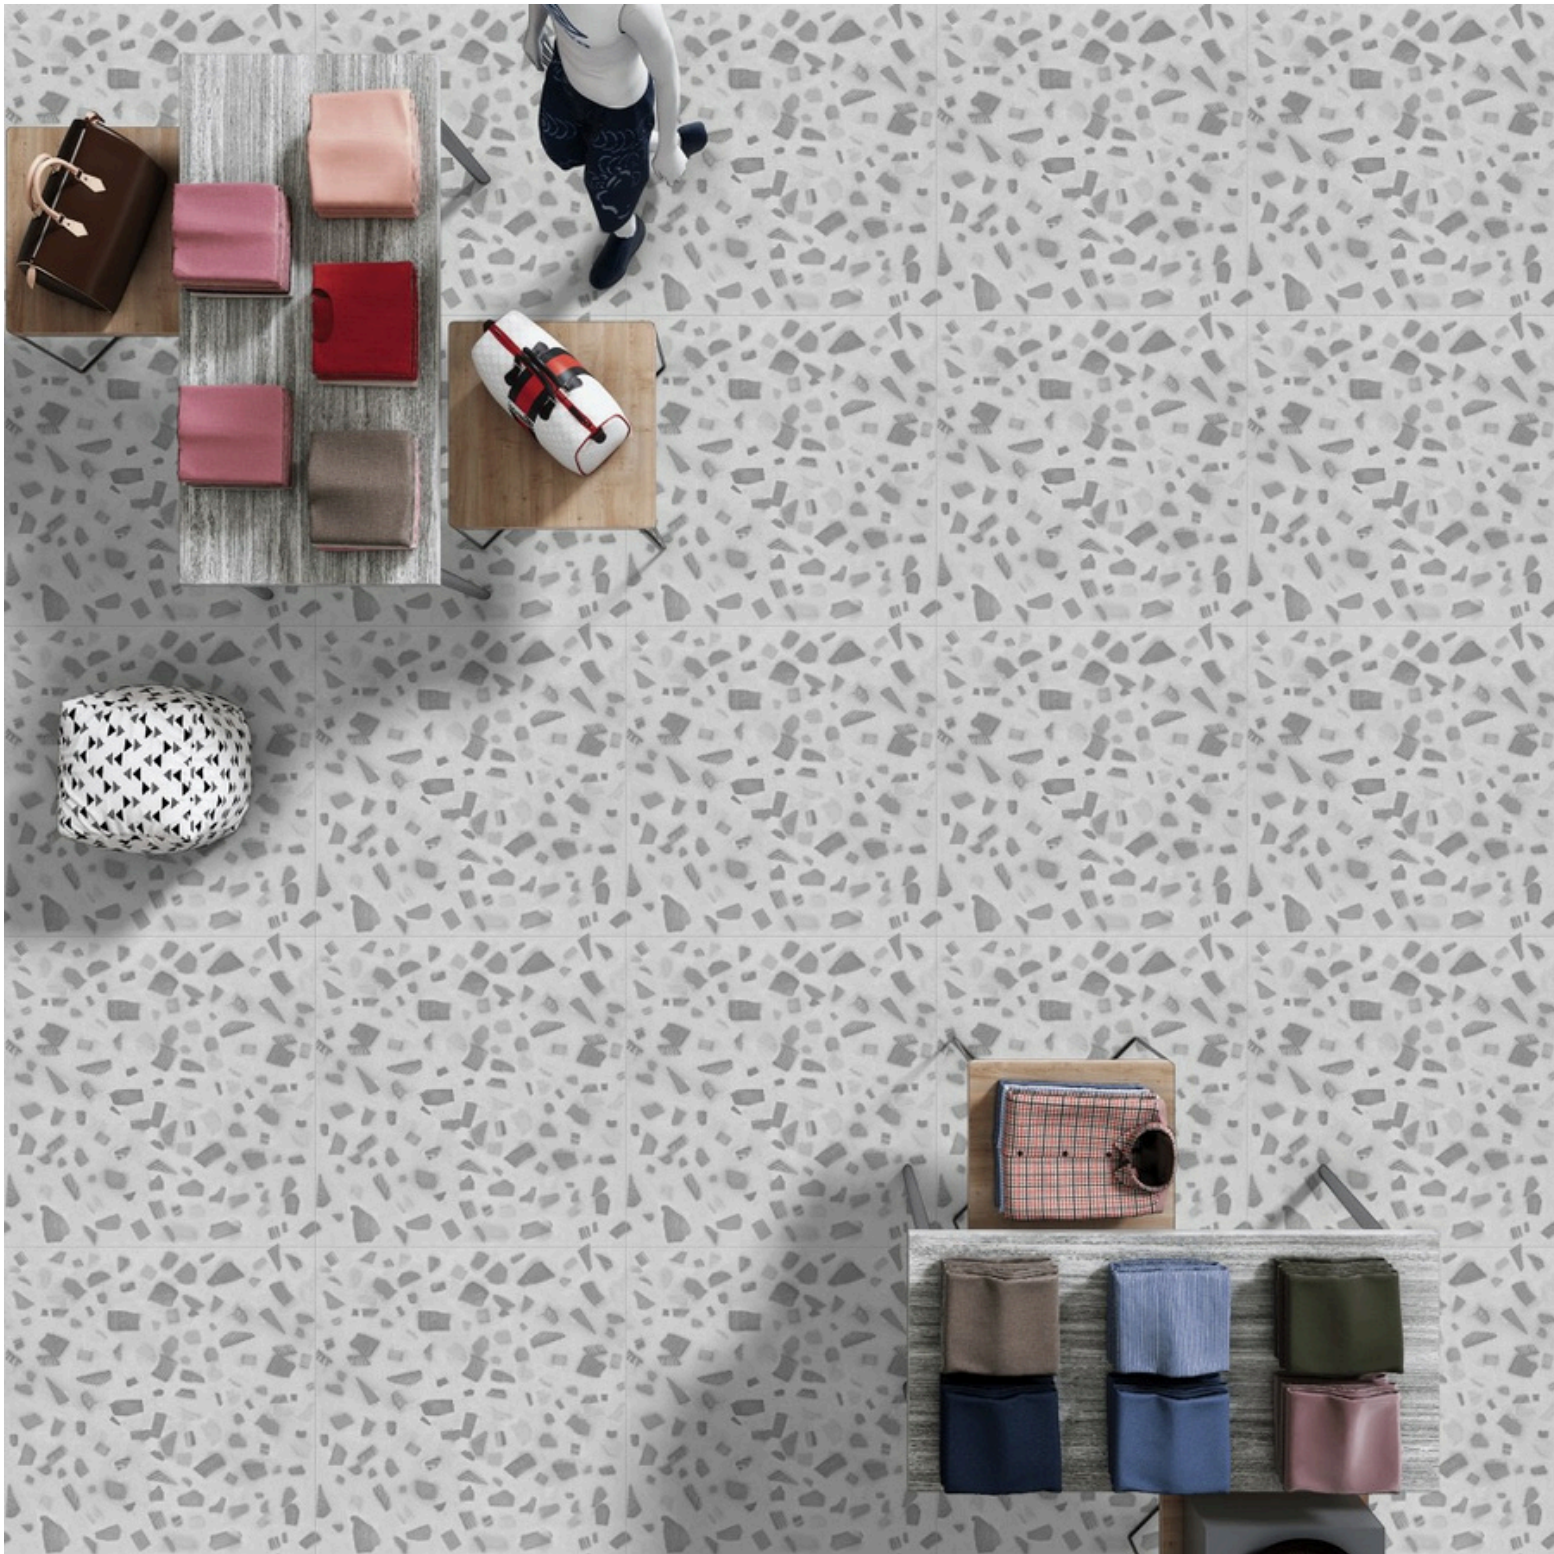

Thickness:  
8 MM

Random:  
1

20961

Size:  
500 X 500 MM

Finish:  
Matt Marble

Thickness:  
8 MM

Random:  
1

20962