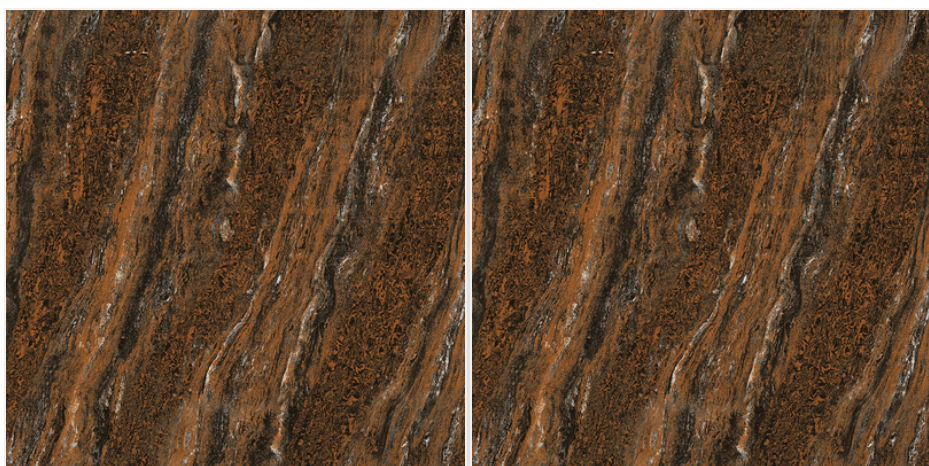

20957

Size:
500 X 500 MM

Finish:
Matt Marble

Thickness:
8 MM

Random:
1