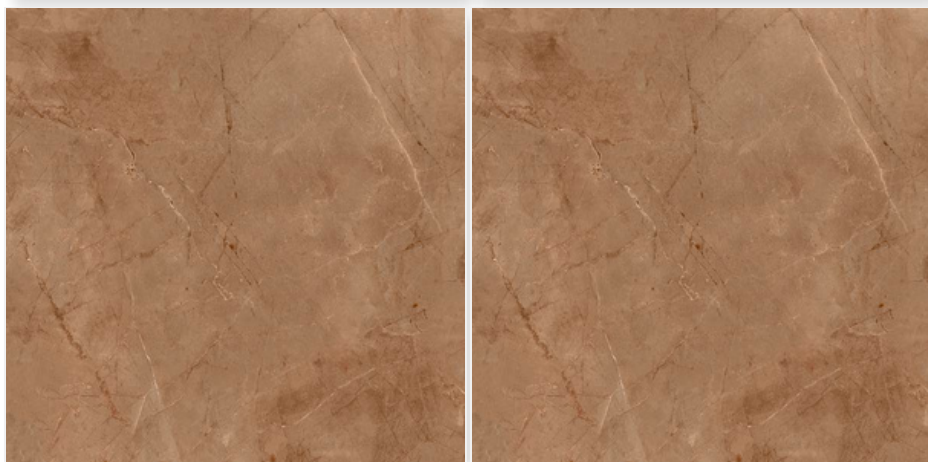

Size:
500 X 500 MM

Finish:
Matt Marble

Thickness:
8 MM

Random:
1