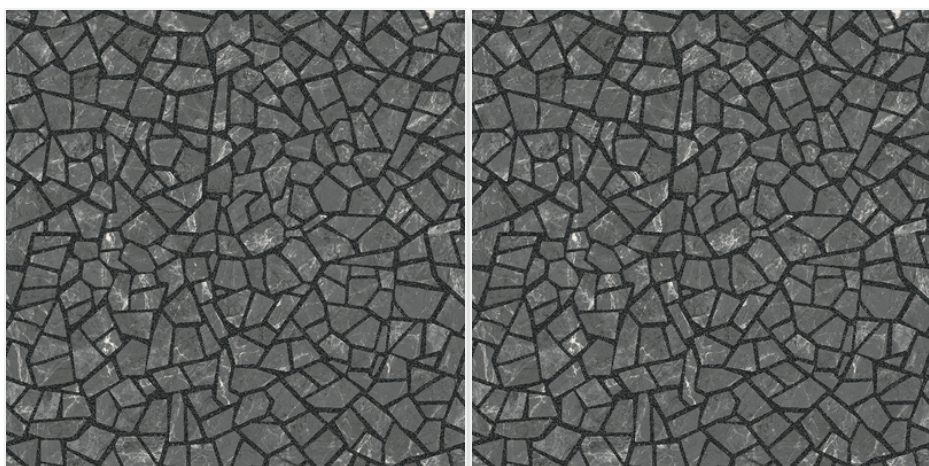

20961

Size:
500 X 500 MM

Finish:
Matt Marble

Thickness:
8 MM

Random:
1