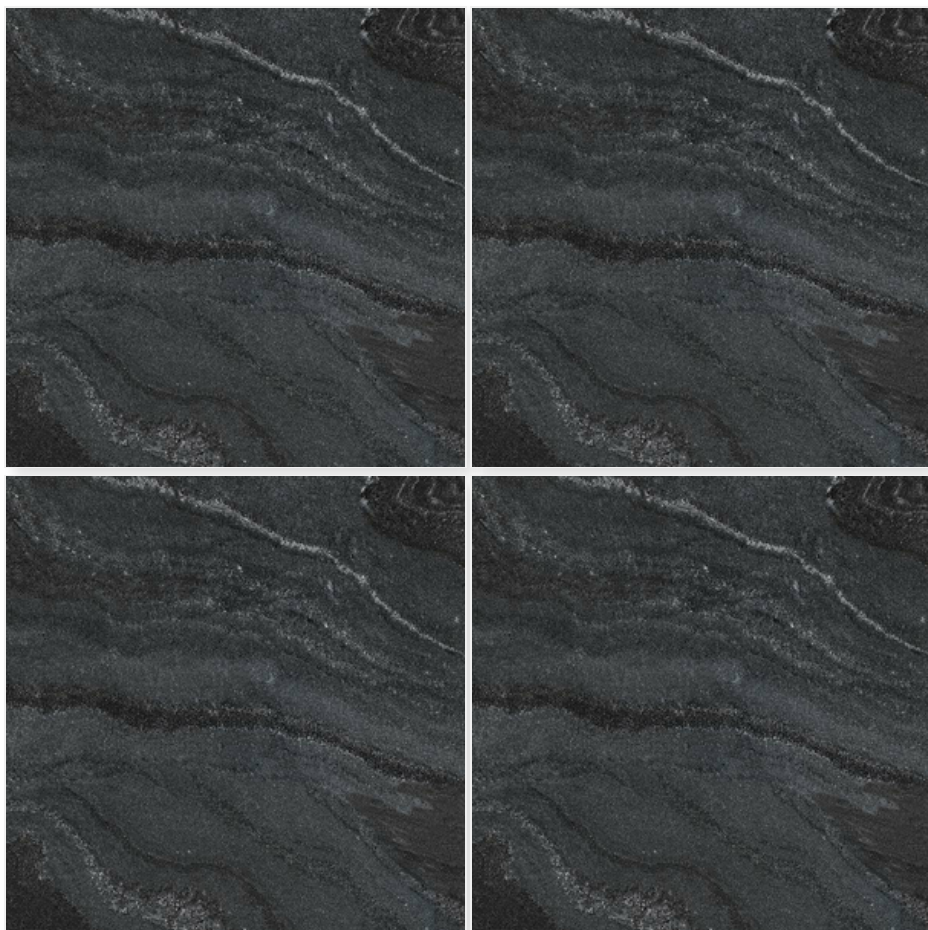

Random:  
1

20768 TIKTOK WHITE

Size:  
500 X 500 MM

Finish:  
Matt Marble

Thickness:  
8 MM

Random:  
1

20769 TIKTOK DARK

Size:  
500 X 500 MM