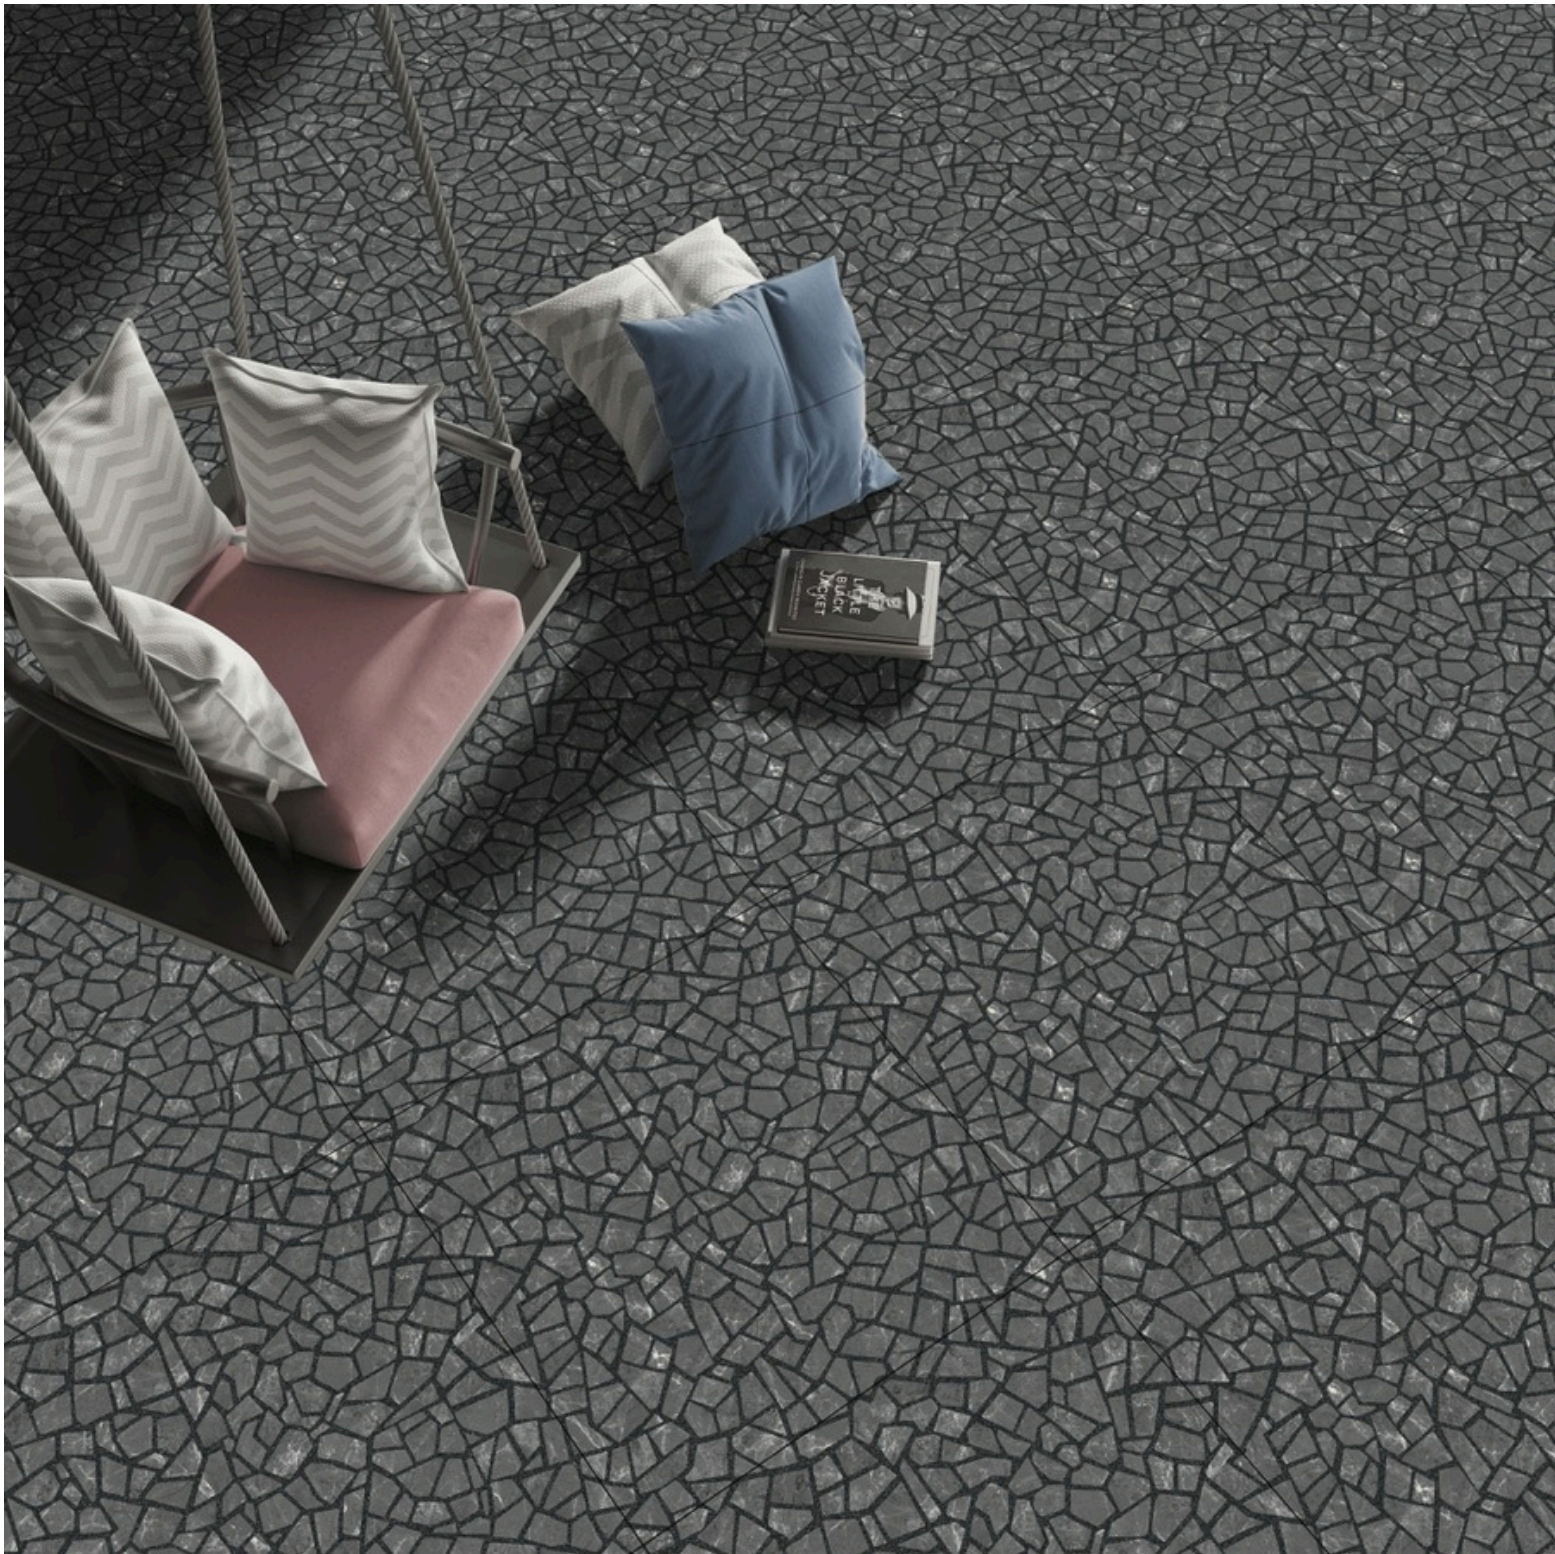

20961

Size:
500 X 500 MM

Finish:
Matt Marble

Thickness:
8 MM

Random:
1