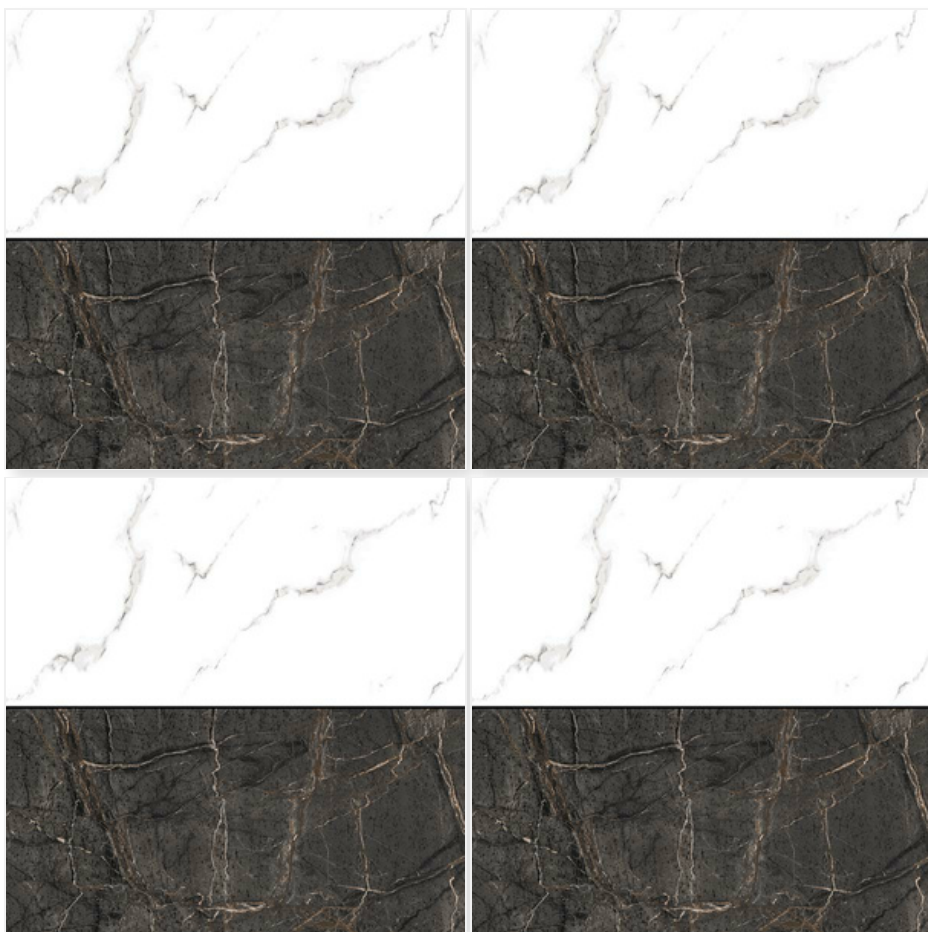

Size:
500 X 500 MM

Finish:
Matt Marble

Thickness:
8 MM

Random:
1