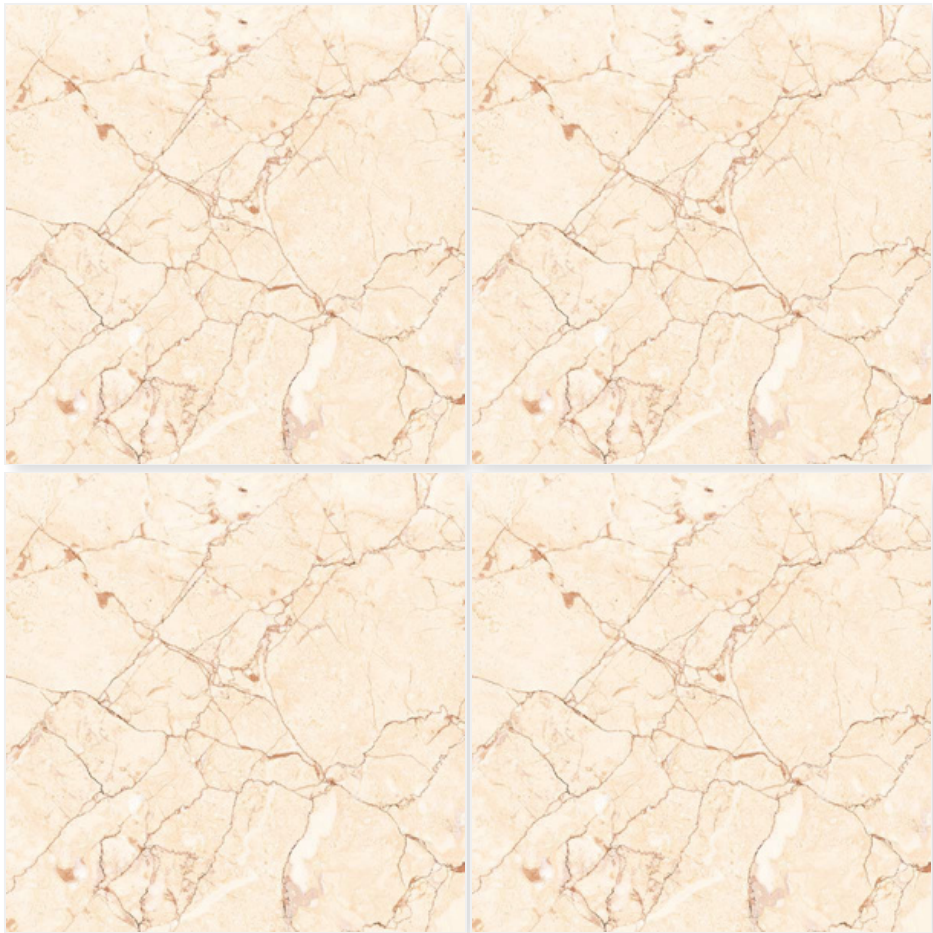

Size:
500 X 500 MM

Finish:
Matt Marble

Thickness:
8 MM

Random:
1