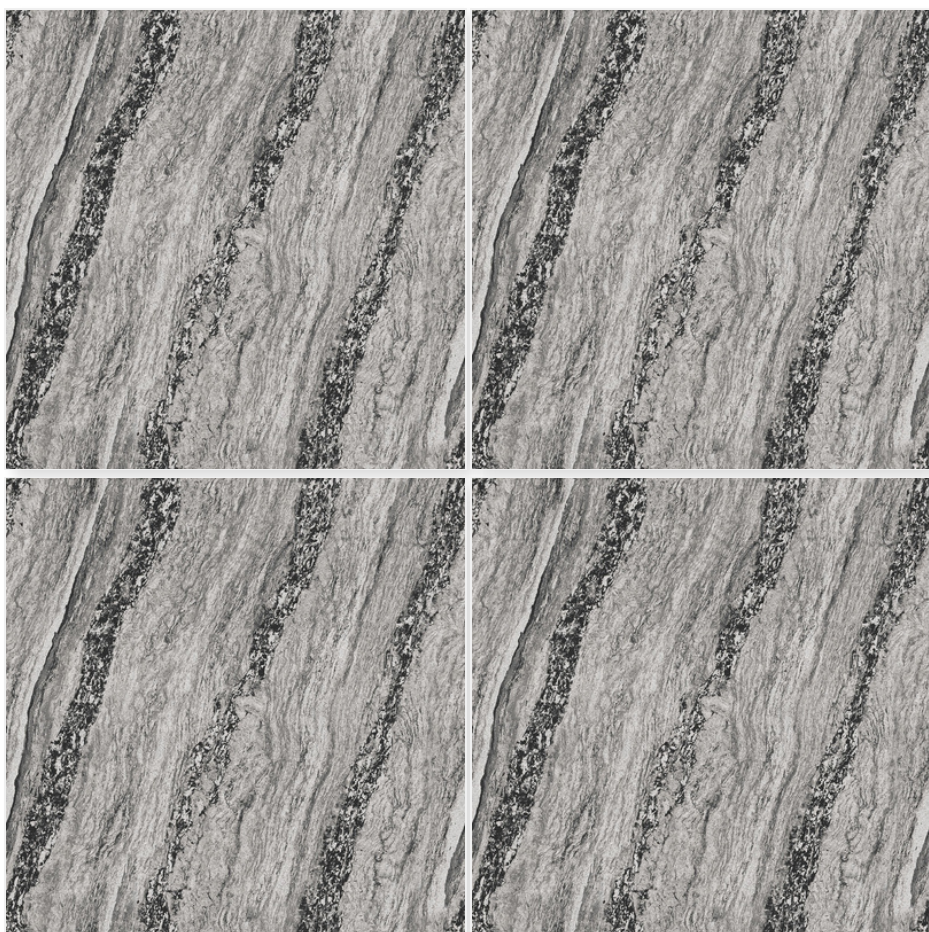

Random:  
1

20955

Size:  
500 X 500 MM

Finish:  
Matt Marble

Thickness:  
8 MM

Random:  
1

20956

Size:  
500 X 500 MM