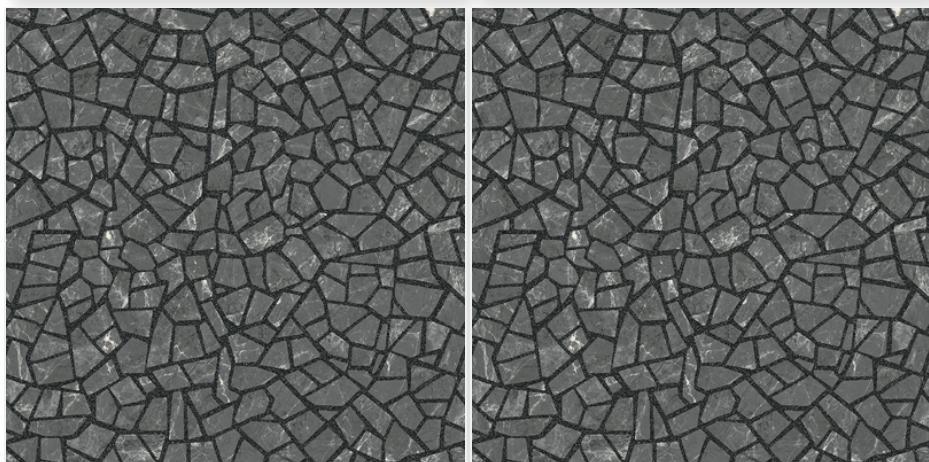

Thickness:  
8 MM

Random:  
1

20961

Size:  
500 X 500 MM

Finish:  
Matt Marble

Thickness:  
8 MM

Random:  
1

20962