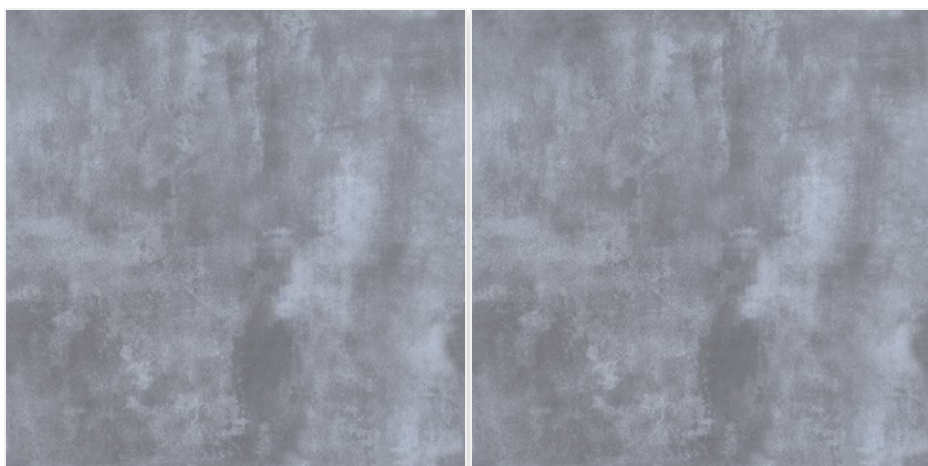

Size:
500 X 500 MM

Finish:
Matt Marble

Thickness:
8 MM

Random:
1