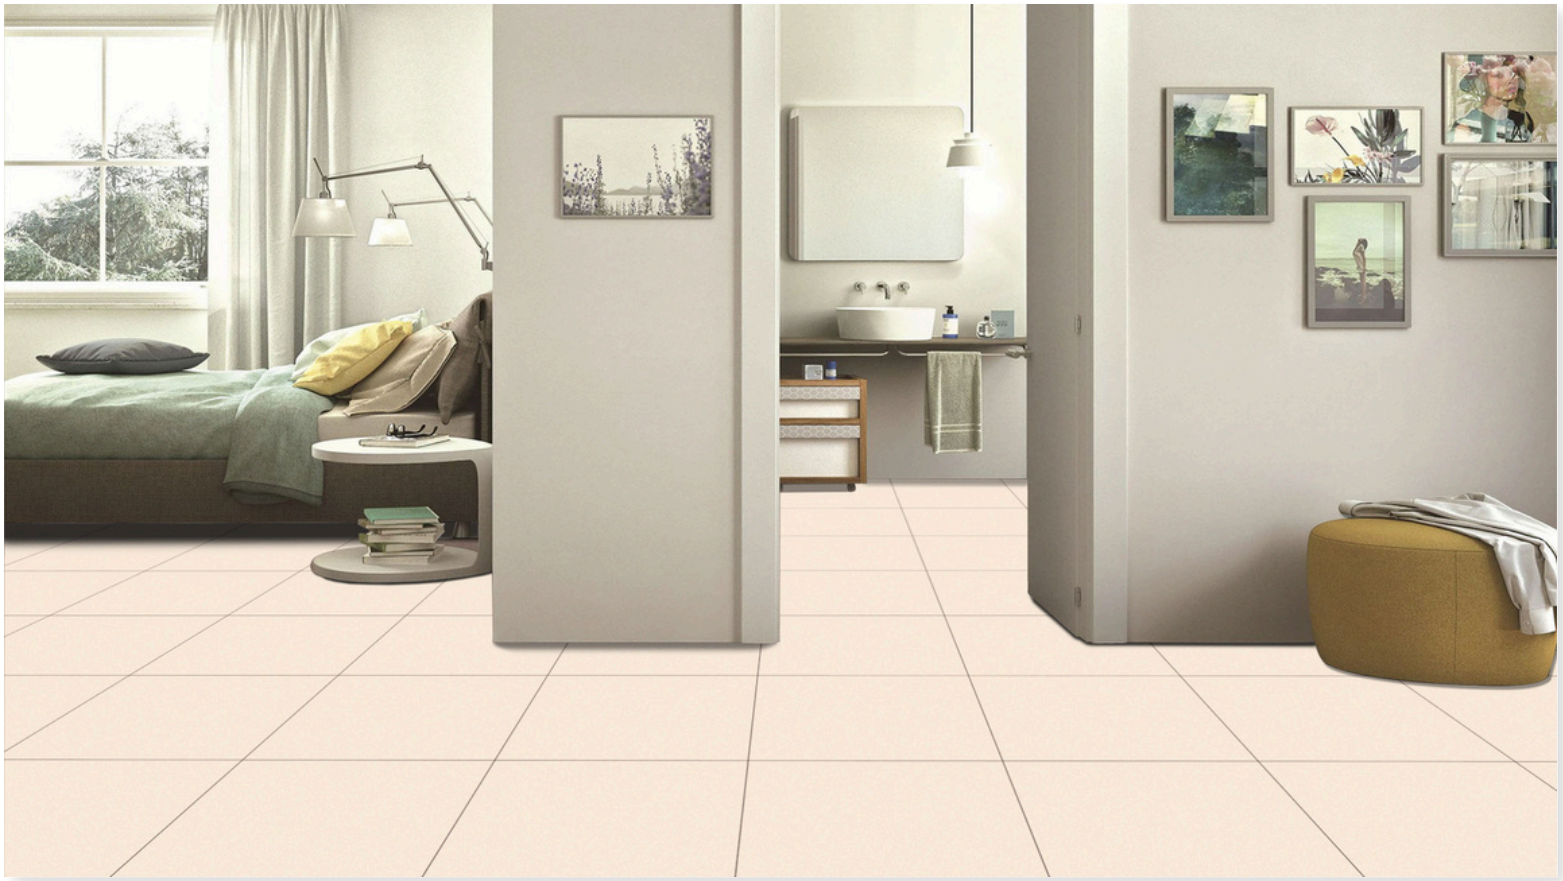

Random:  
1

20987

Size:  
500 X 500 MM

Finish:  
Matt Marble

Thickness:  
8 MM

Random:  
1

20988

Size:  
500 X 500 MM