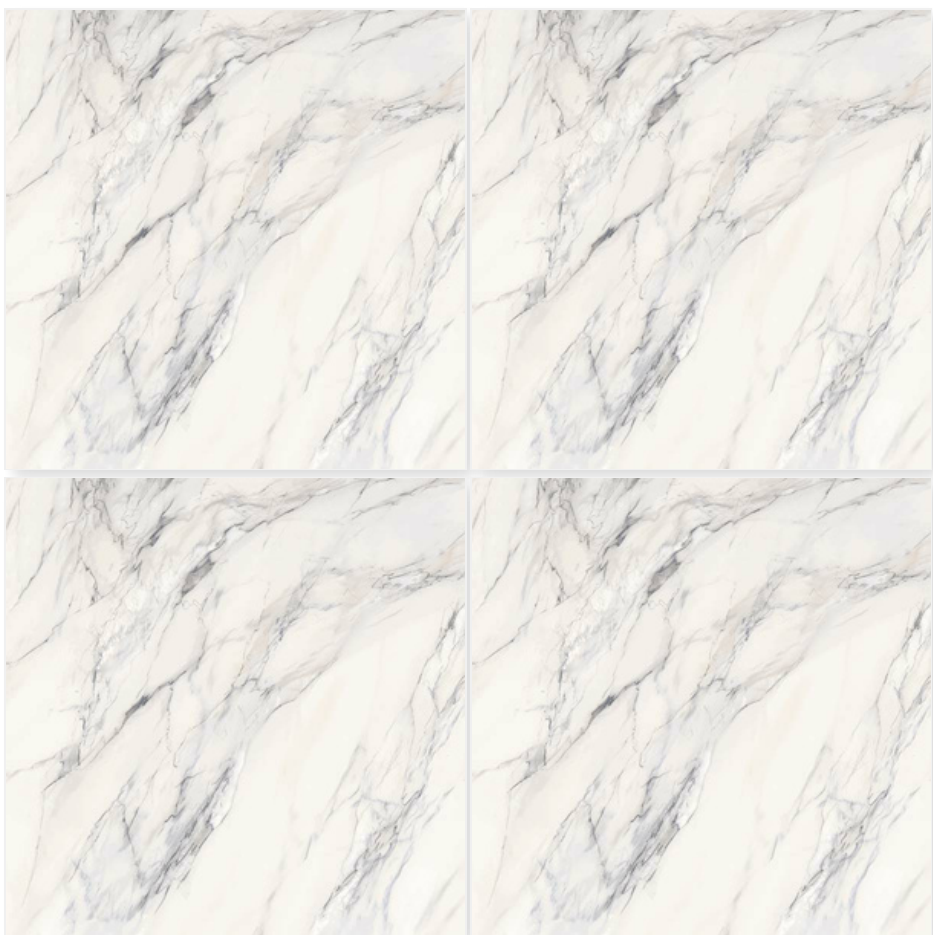

Size:
500 X 500 MM

Finish:
Matt Marble

Thickness:
8 MM

Random:
1