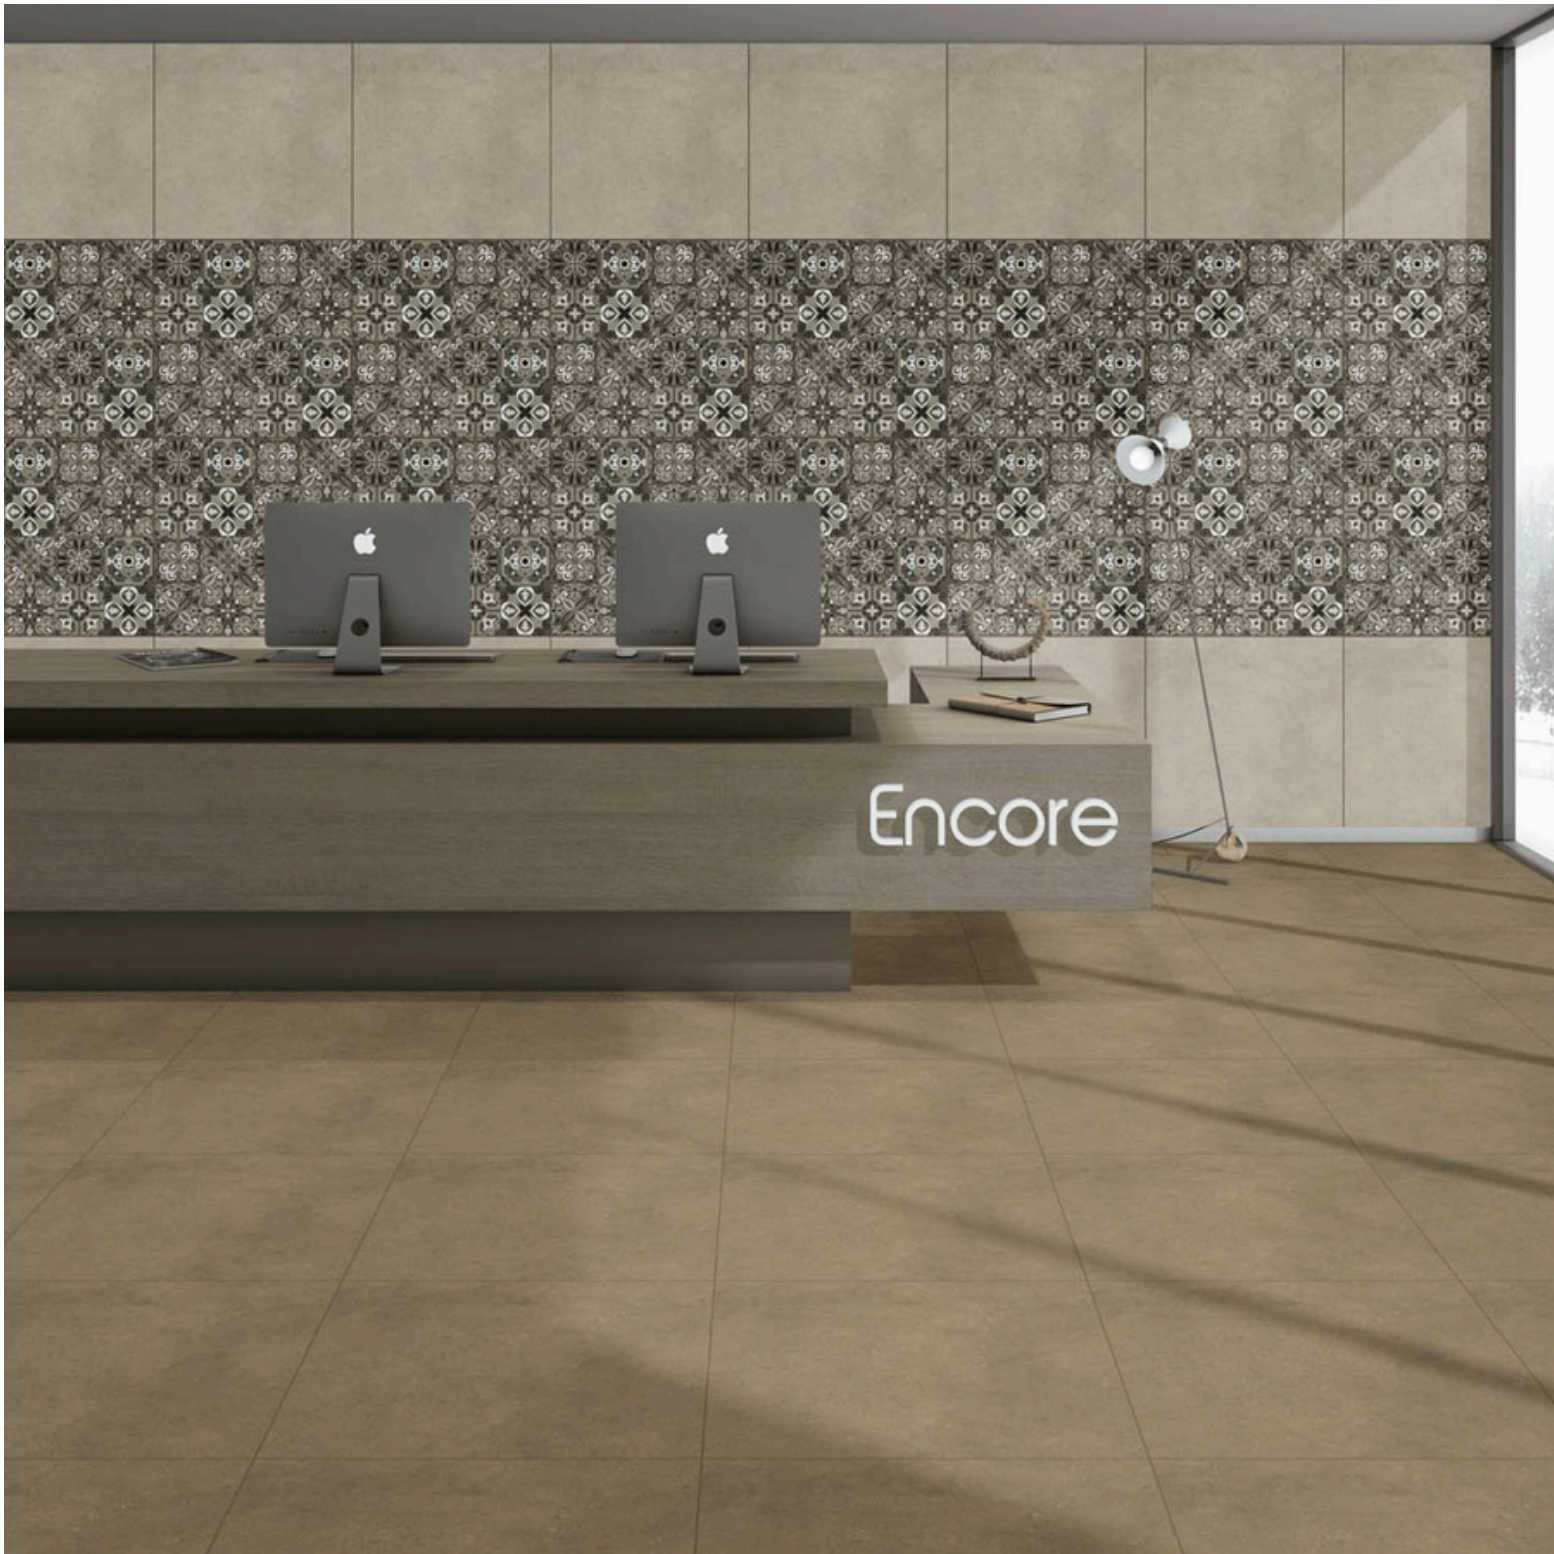

20192 ITALINO OLIVE DARK

Size:  
500 X 500 MM

Finish:  
Matt Marble

Thickness:  
8 MM

Random:  
1

20192 ITALINO OLIVE LIGHT

Size:  
500 X 500 MM

Finish:  
Matt Marble