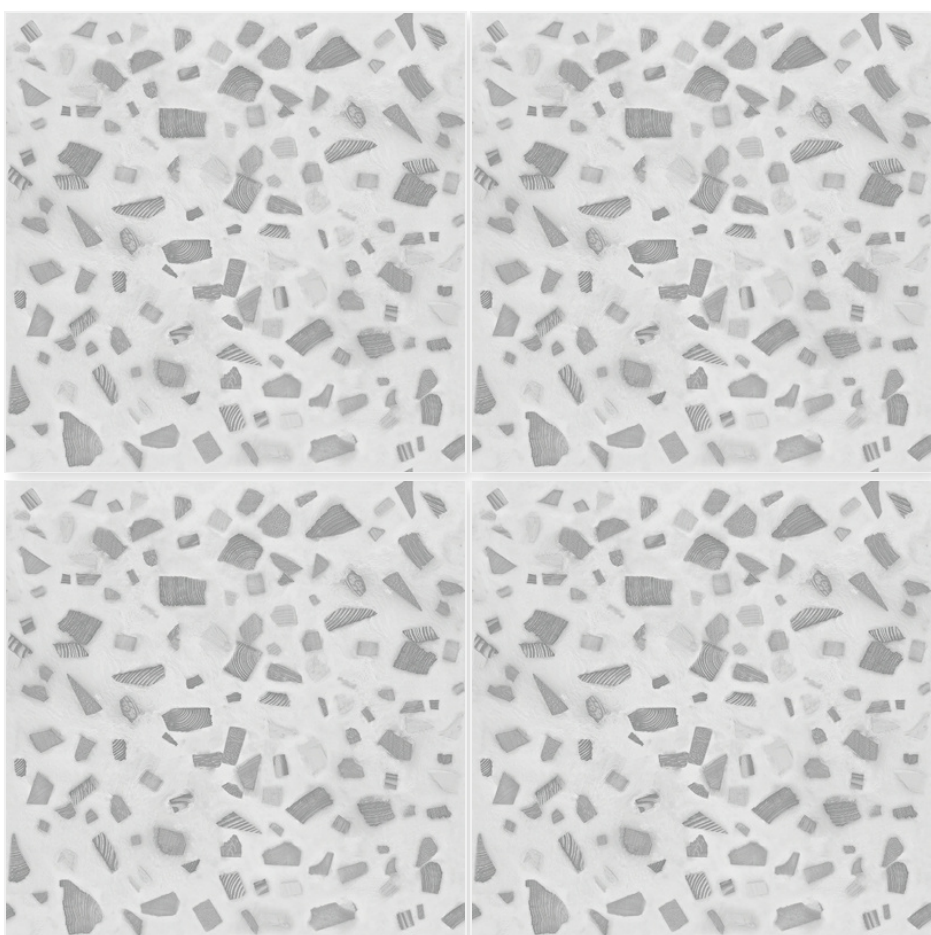

Thickness:  
8 MM

Random:  
1

20961

Size:  
500 X 500 MM

Finish:  
Matt Marble

Thickness:  
8 MM

Random:  
1

20962