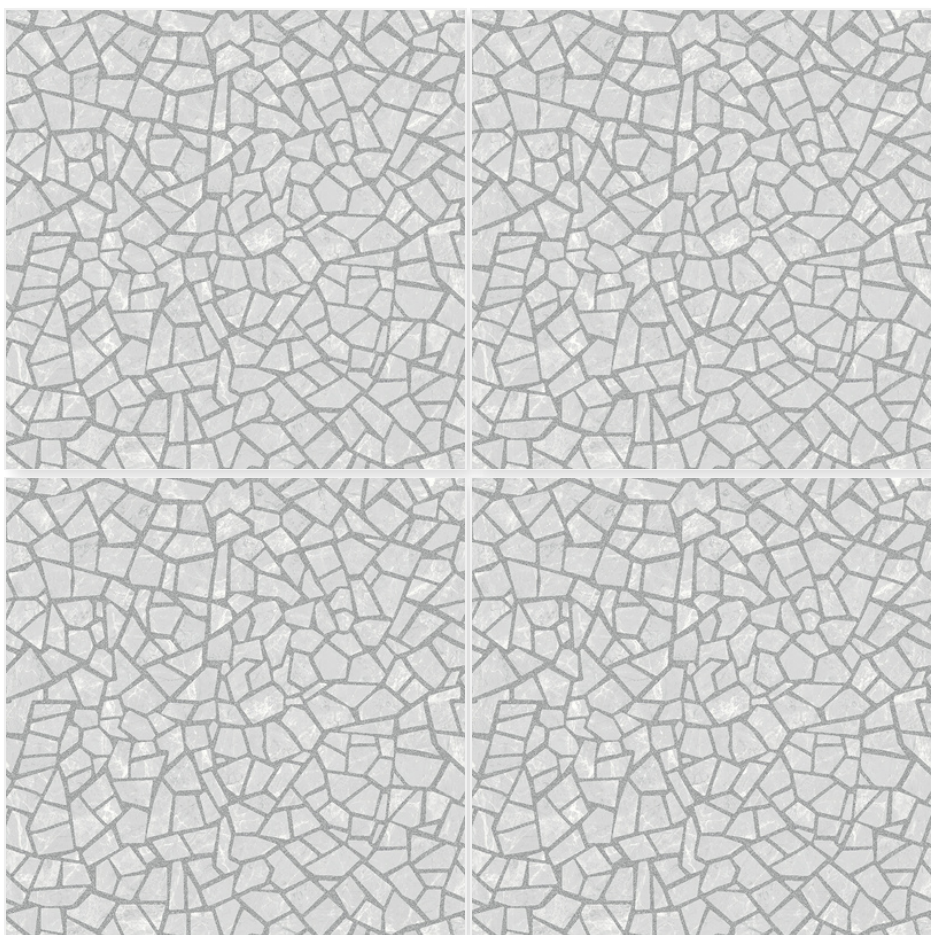

20958

Size:  
500 X 500 MM

Finish:  
Matt Marble

Thickness:  
8 MM

Random:  
1

20960

Size:  
500 X 500 MM

Finish:  
Matt Marble