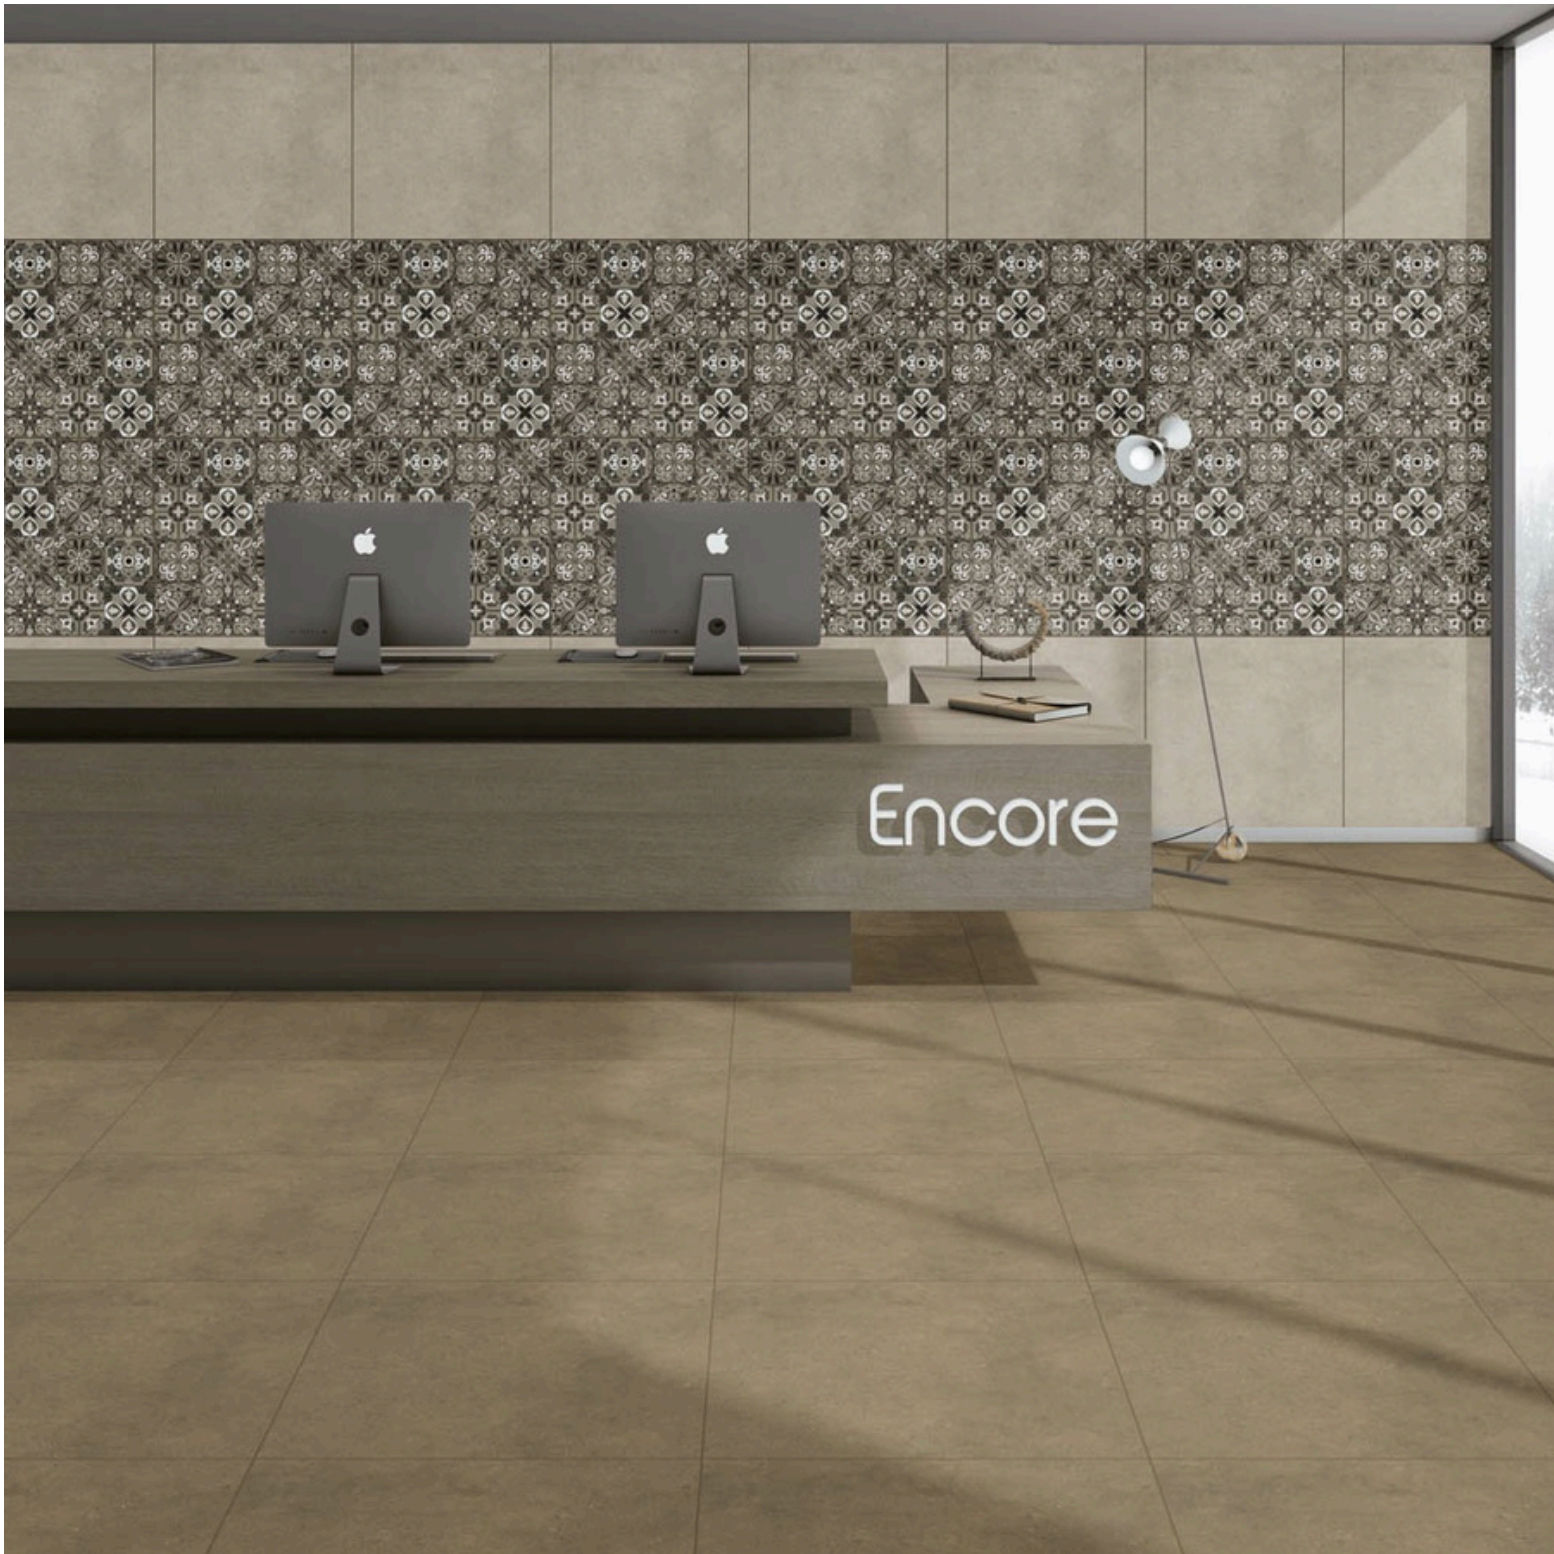

Finish:  
Matt Marble

Thickness:  
8 MM

Random:  
1

20191 ITALINO COTTO LIGHT

Size:  
500 X 500 MM

Finish:  
Matt Marble

Thickness:  
8 MM

Random:  
1