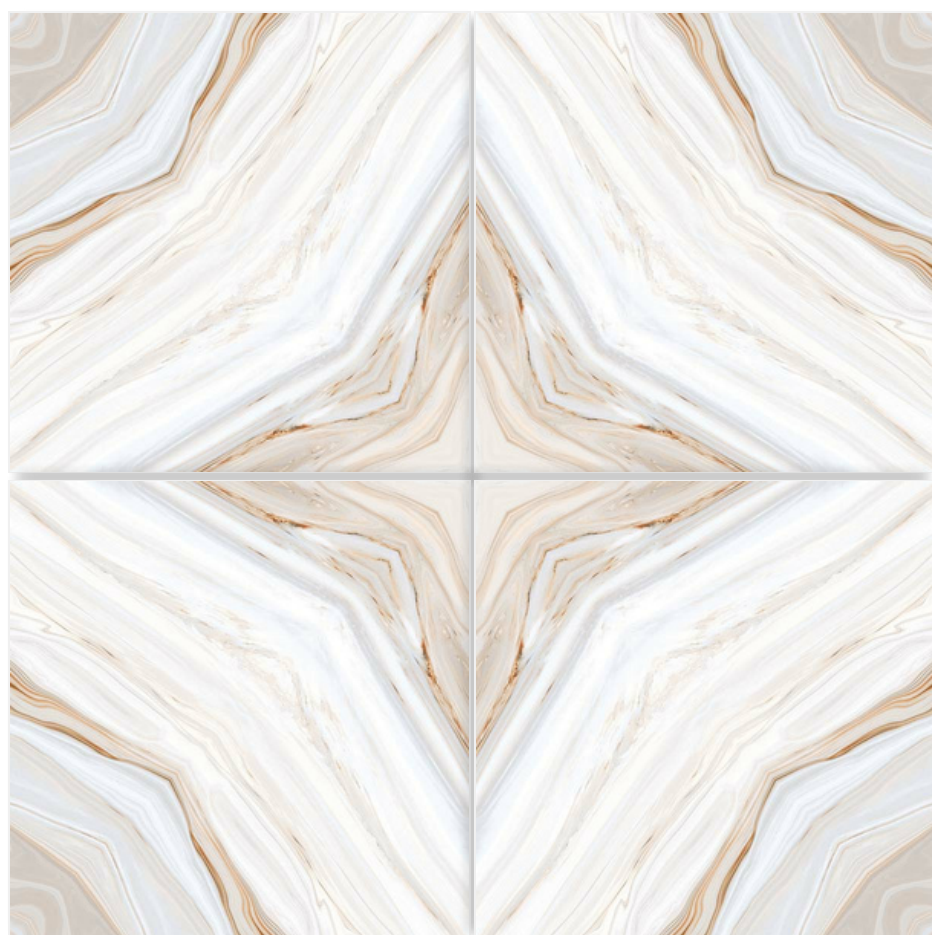

20928-WHITE STONE

Size:  
500 X 500 MM

Finish:  
Matt Marble

Thickness:  
8 MM

Random:  
1

20951

Size:  
500 X 500 MM

Finish:  
Matt Marble