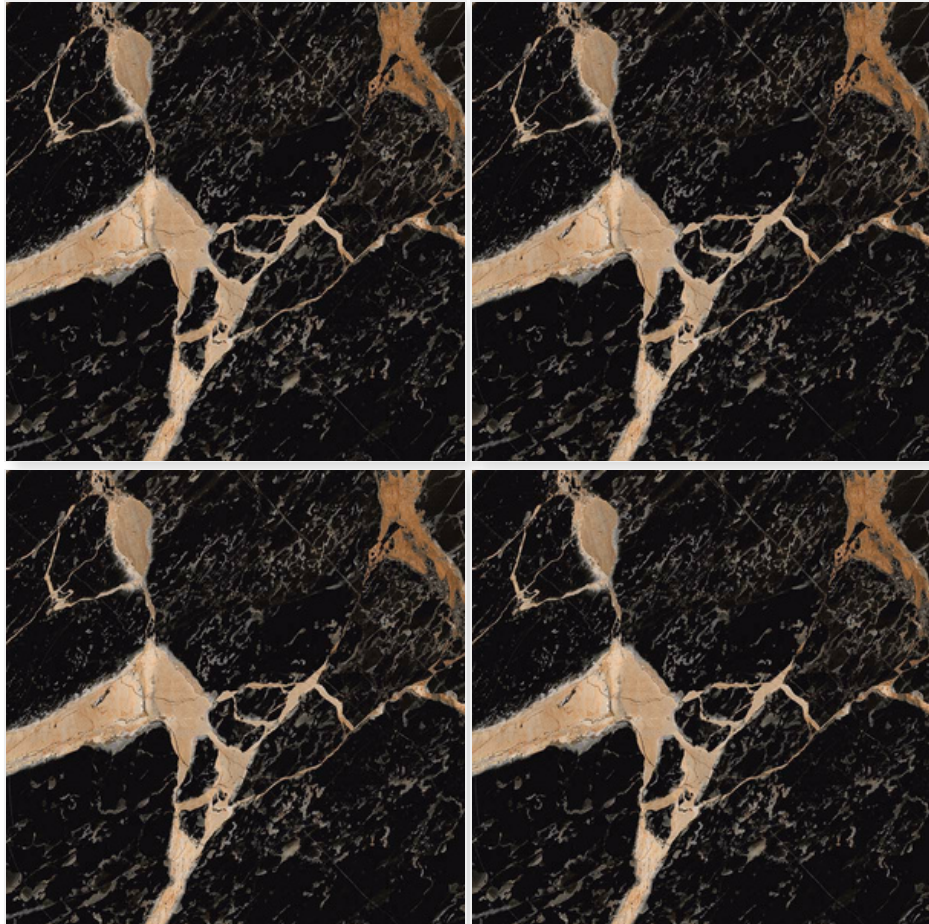

Random:
1

21504

Size:
500 X 500 MM

Finish:
Glossy Classic

Thickness:
8 MM

Random:
1

21511

Size:
500 X 500 MM