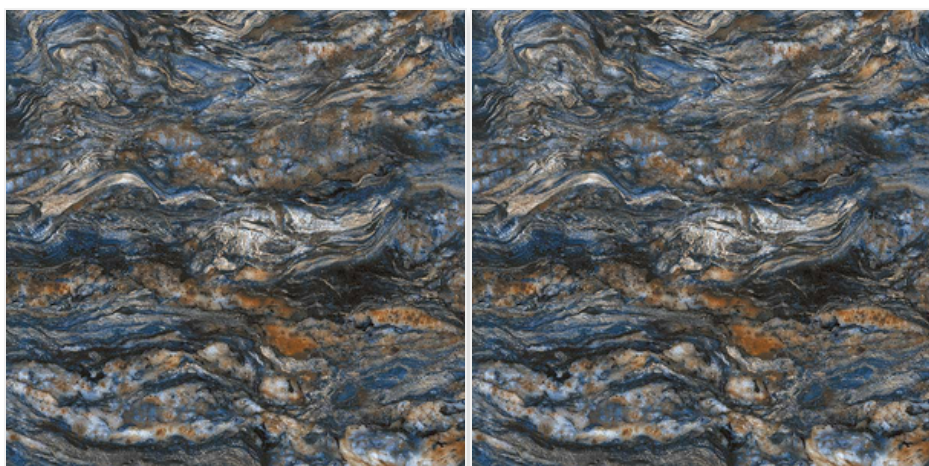

VENTILATED FACADE

FURNITURE PIECES

21501

Size:
500 X 500 MM

Finish:
Glossy Classic

Thickness:
8 MM

Random:
1

21502