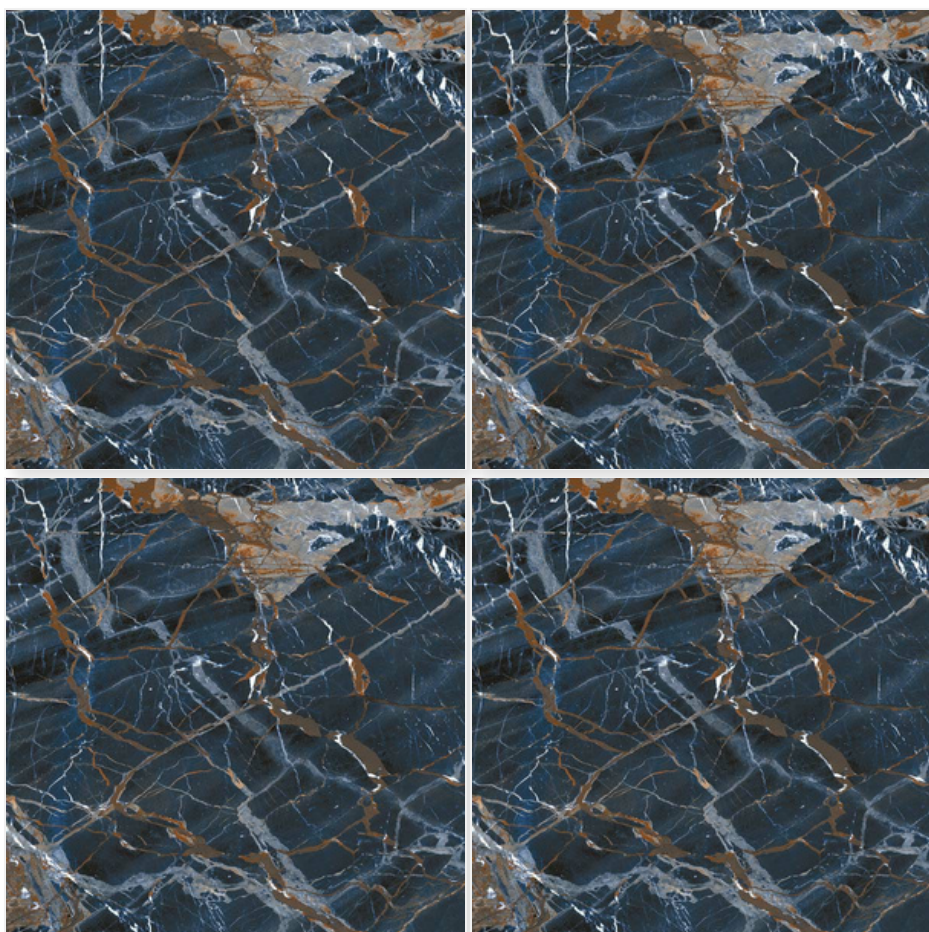

VENTILATED FACADE

FURNITURE PIECES

21501

Size:
500 X 500 MM

Finish:
Glossy Classic

Thickness:
8 MM

Random:
1

21502