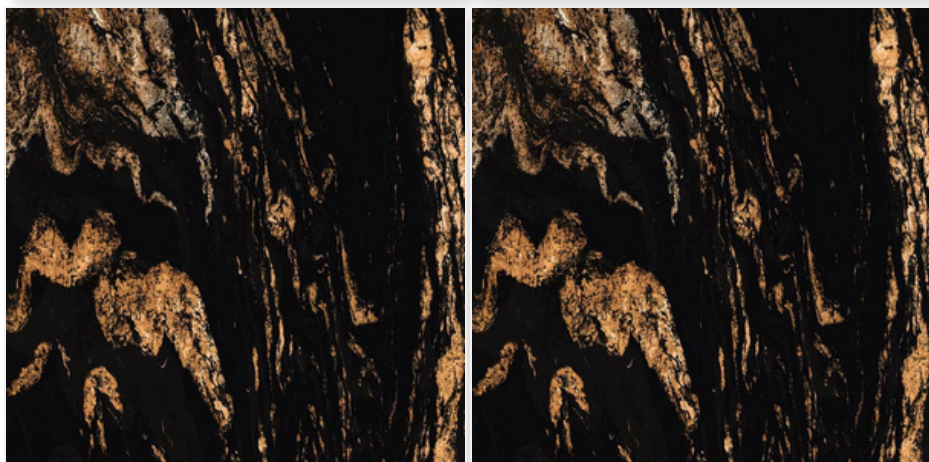

Thickness:
8 MM

Random:
1