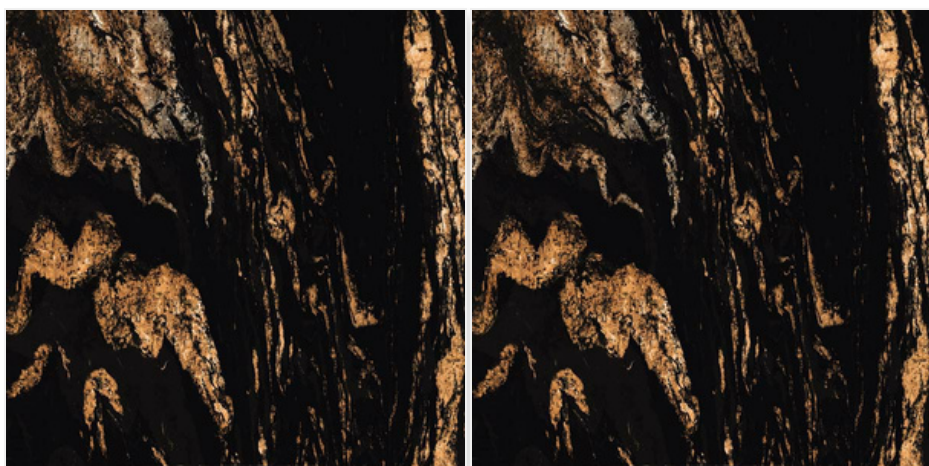

Thickness:
8 MM

Random:
1

21515

Size:
500 X 500 MM

Finish:
Glossy Classic

Thickness:
8 MM

Random:
1

21516