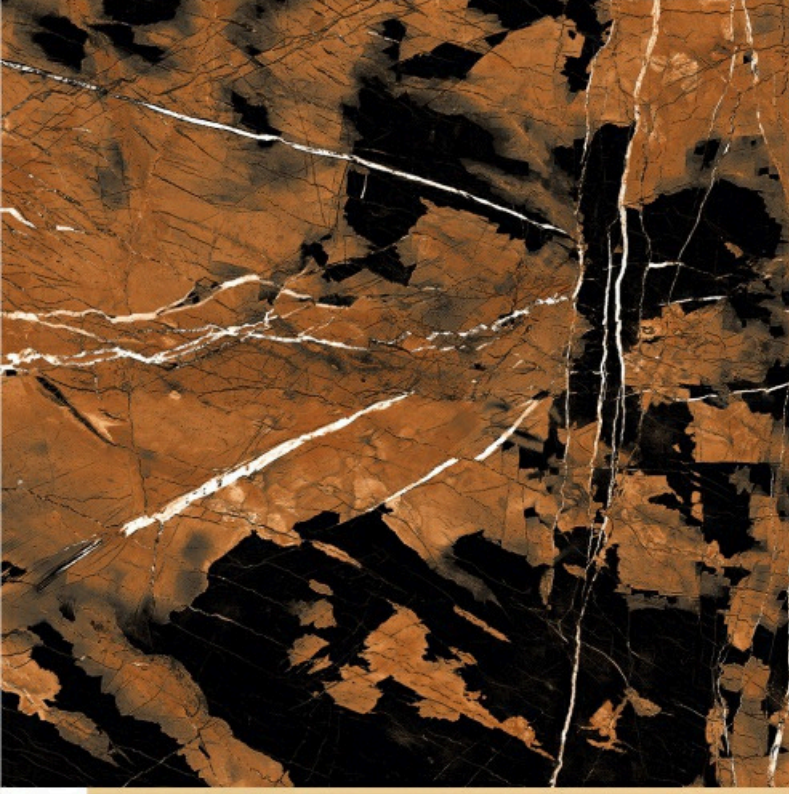

Redefining Radiance
IN EVERY SPACE!

GLOSSY CLASSIC

500X500MM

— TAKE ART TO ANOTHER LEVEL.

We are design curators that
Give your space subtle nuances
And great beauty.

500X500MM

GLOSSY CLASSIC SURFACE

UNIQUE
CREATIVE
STYLISH
ELEGANT