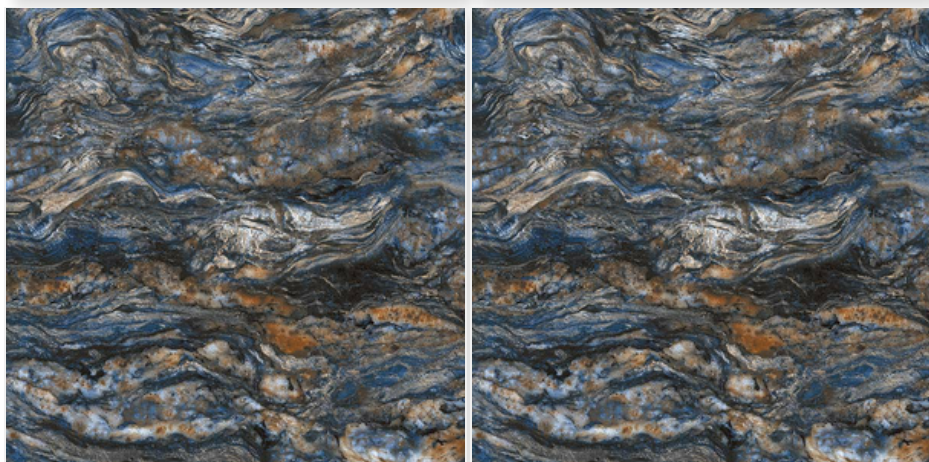

Thickness:
8 MM

Random:
1