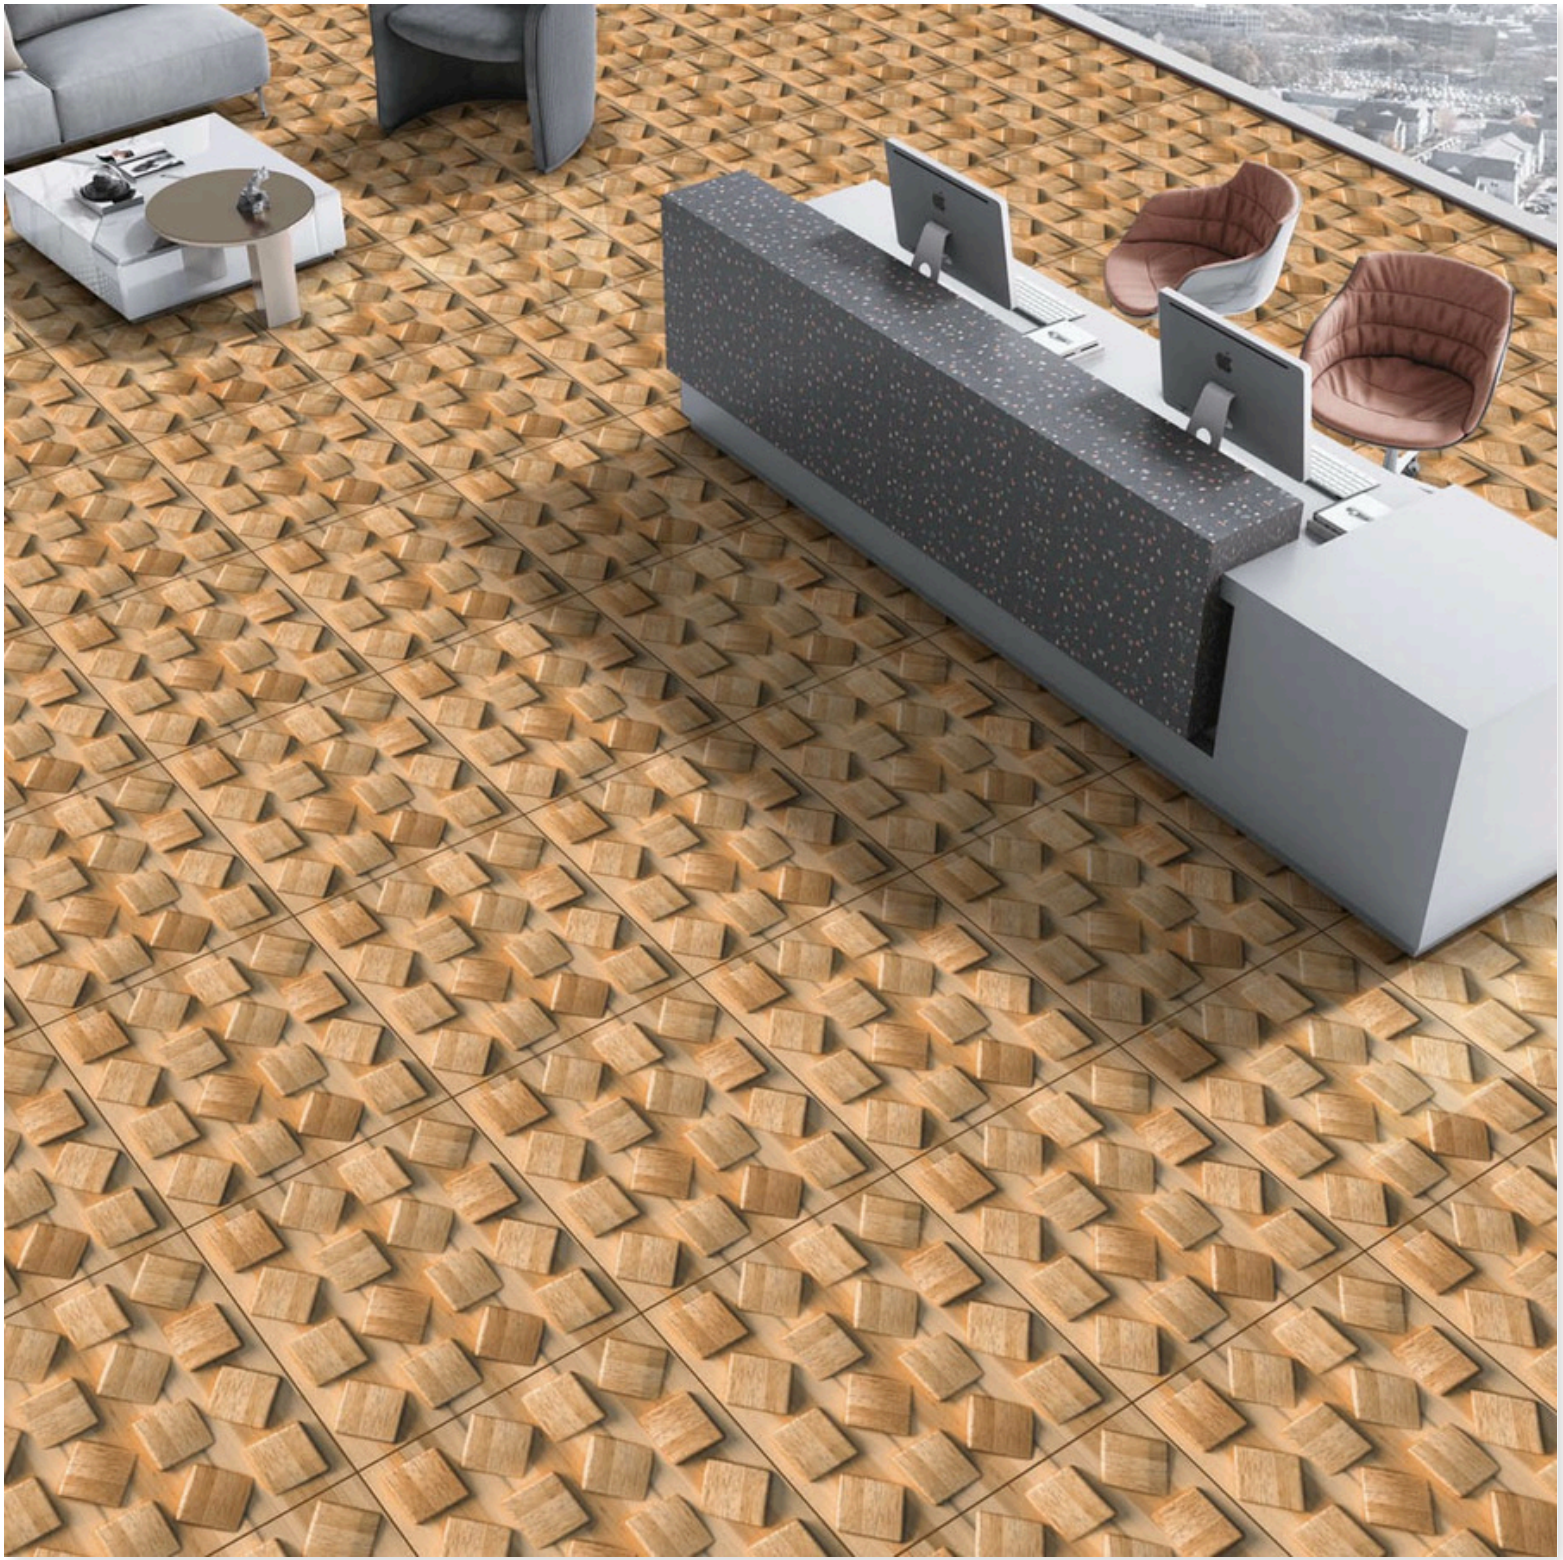

20199 ANKARA 3D