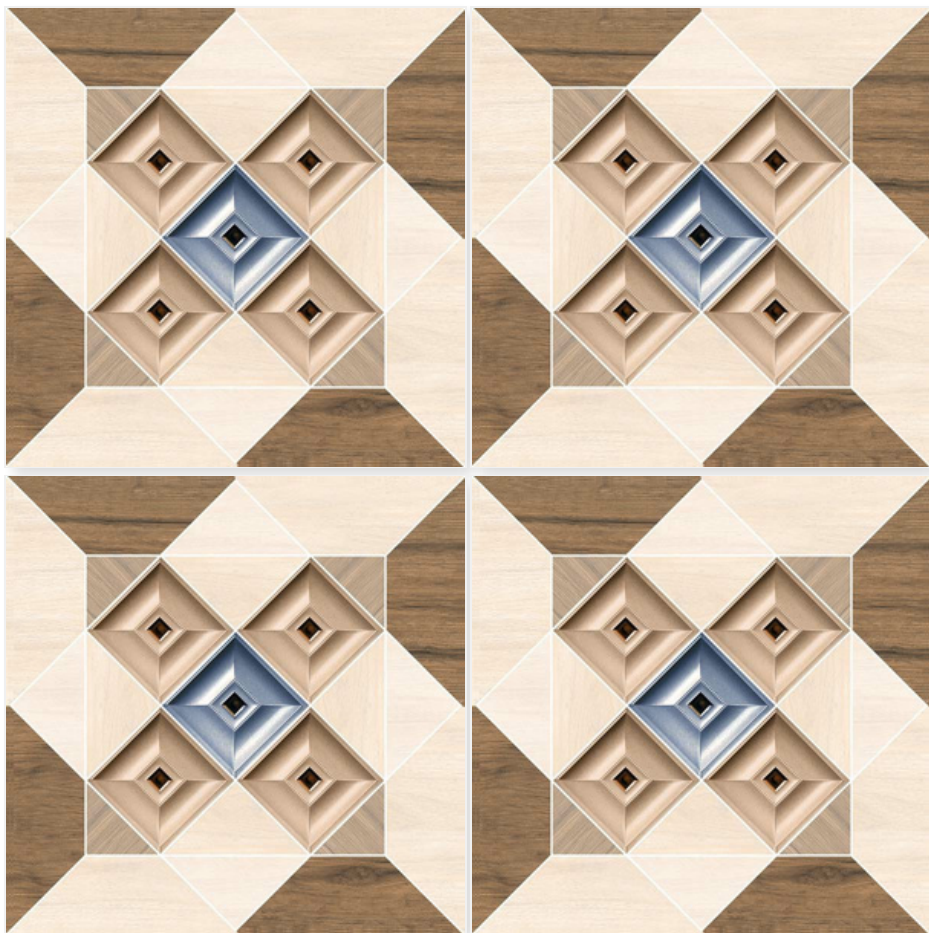

20136 DONA 3D WHITE

Size:  
500 X 500 MM

Finish:  
Series 3D-Matt

Thickness:  
8 MM

Random:  
1

20141 ISABELLA

Size:  
500 X 500 MM

Finish:  
Series 3D-Matt