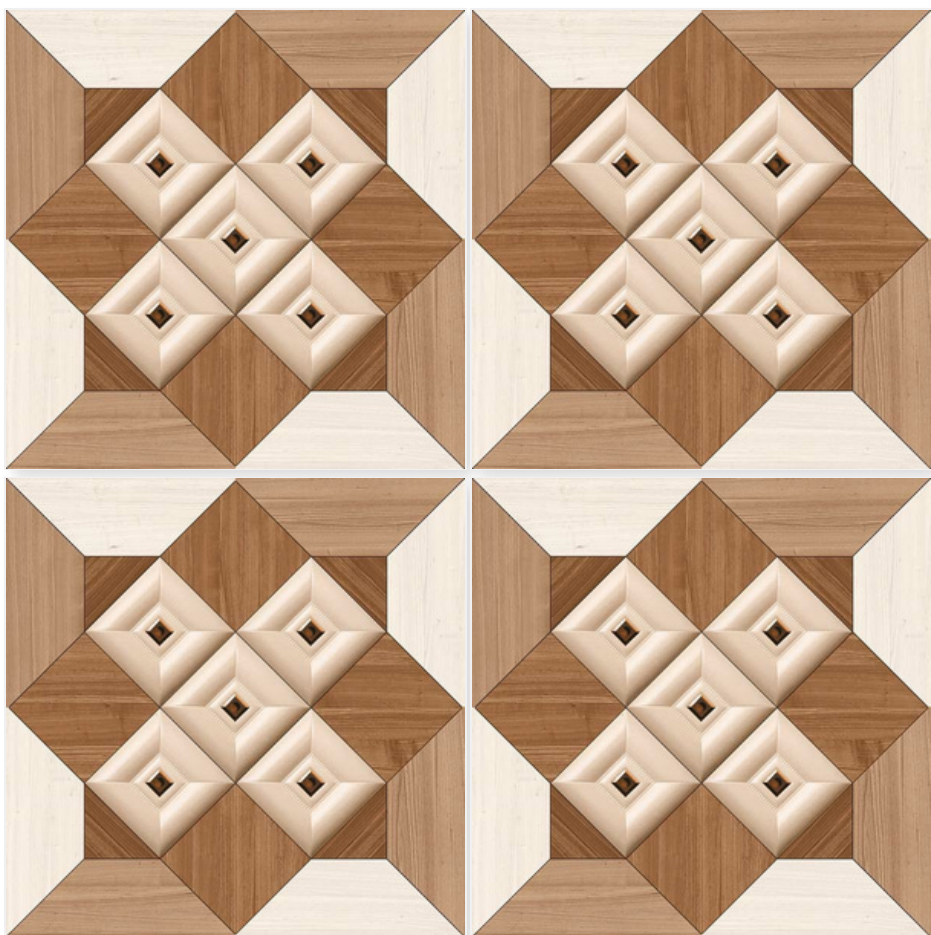

Size:
500 X 500 MM

Finish:
Series 3D-Matt

Thickness:
8 MM

Random:
1