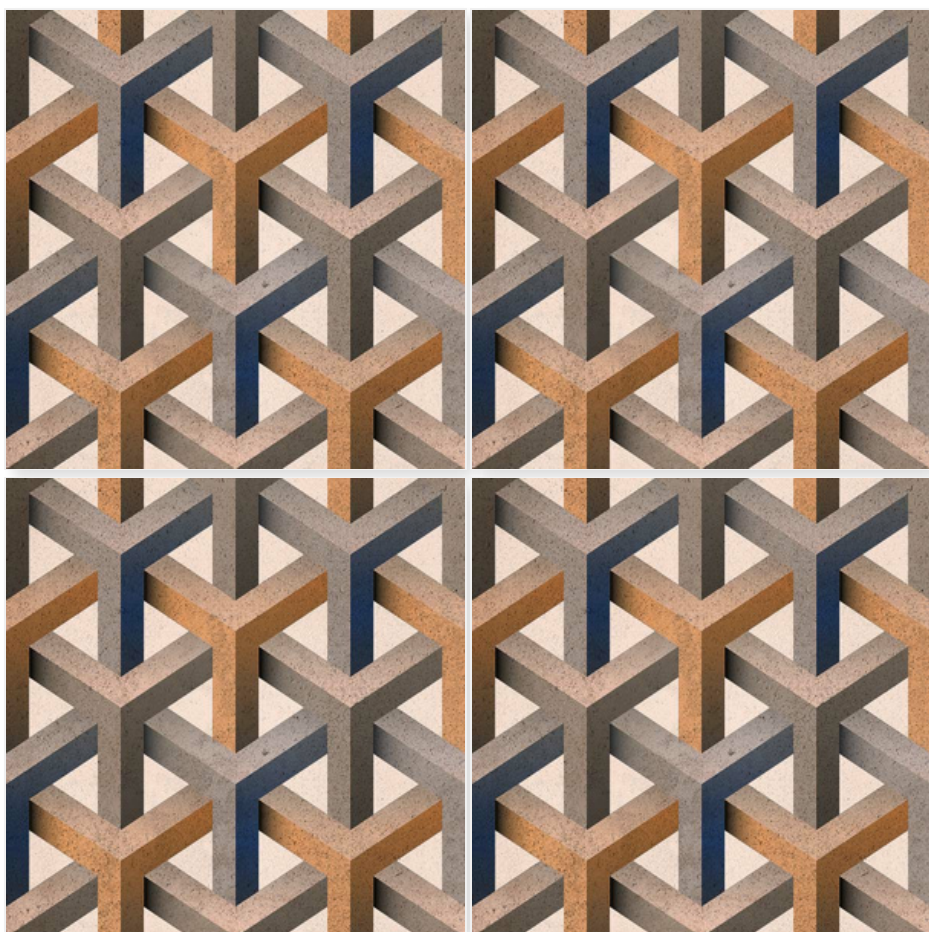

20183 MERCEDA 3D

Size:
500 X 500 MM

Finish:
Series 3D-Matt

Thickness:
8 MM

Random:
1