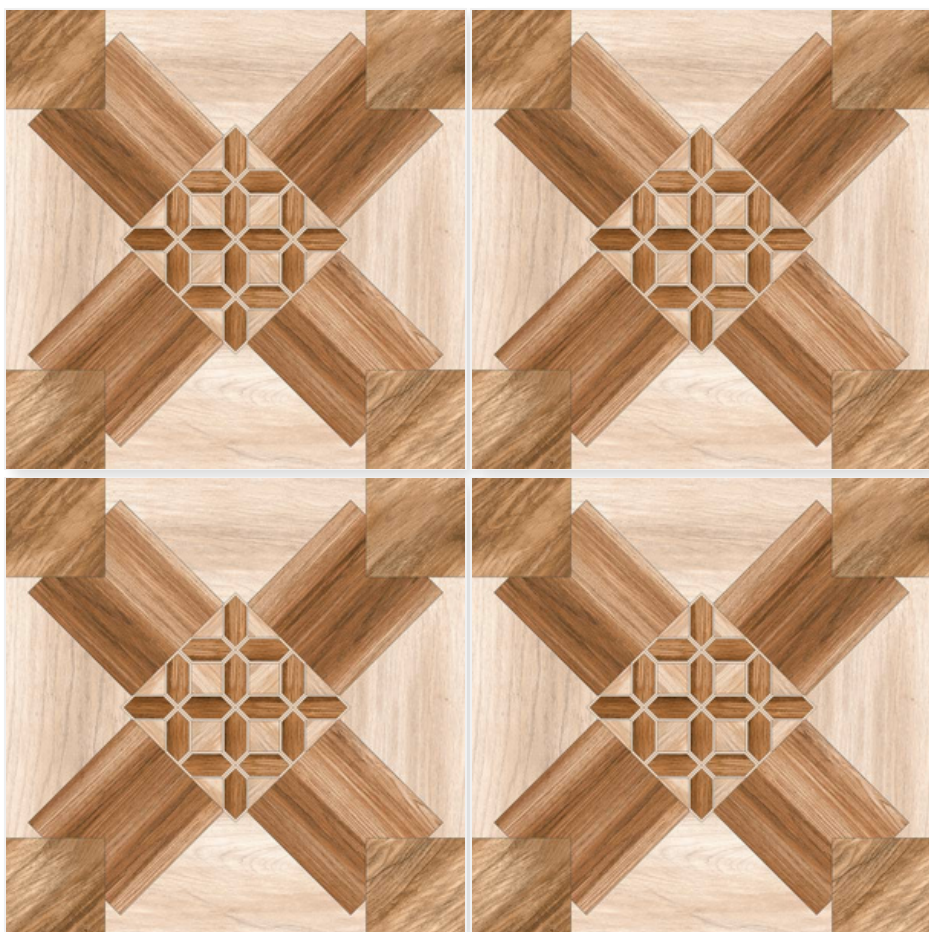

20144 LORENZA BROWN

Size:
500 X 500 MM

Finish:
Series 3D-Matt

Thickness:
8 MM

Random:
1