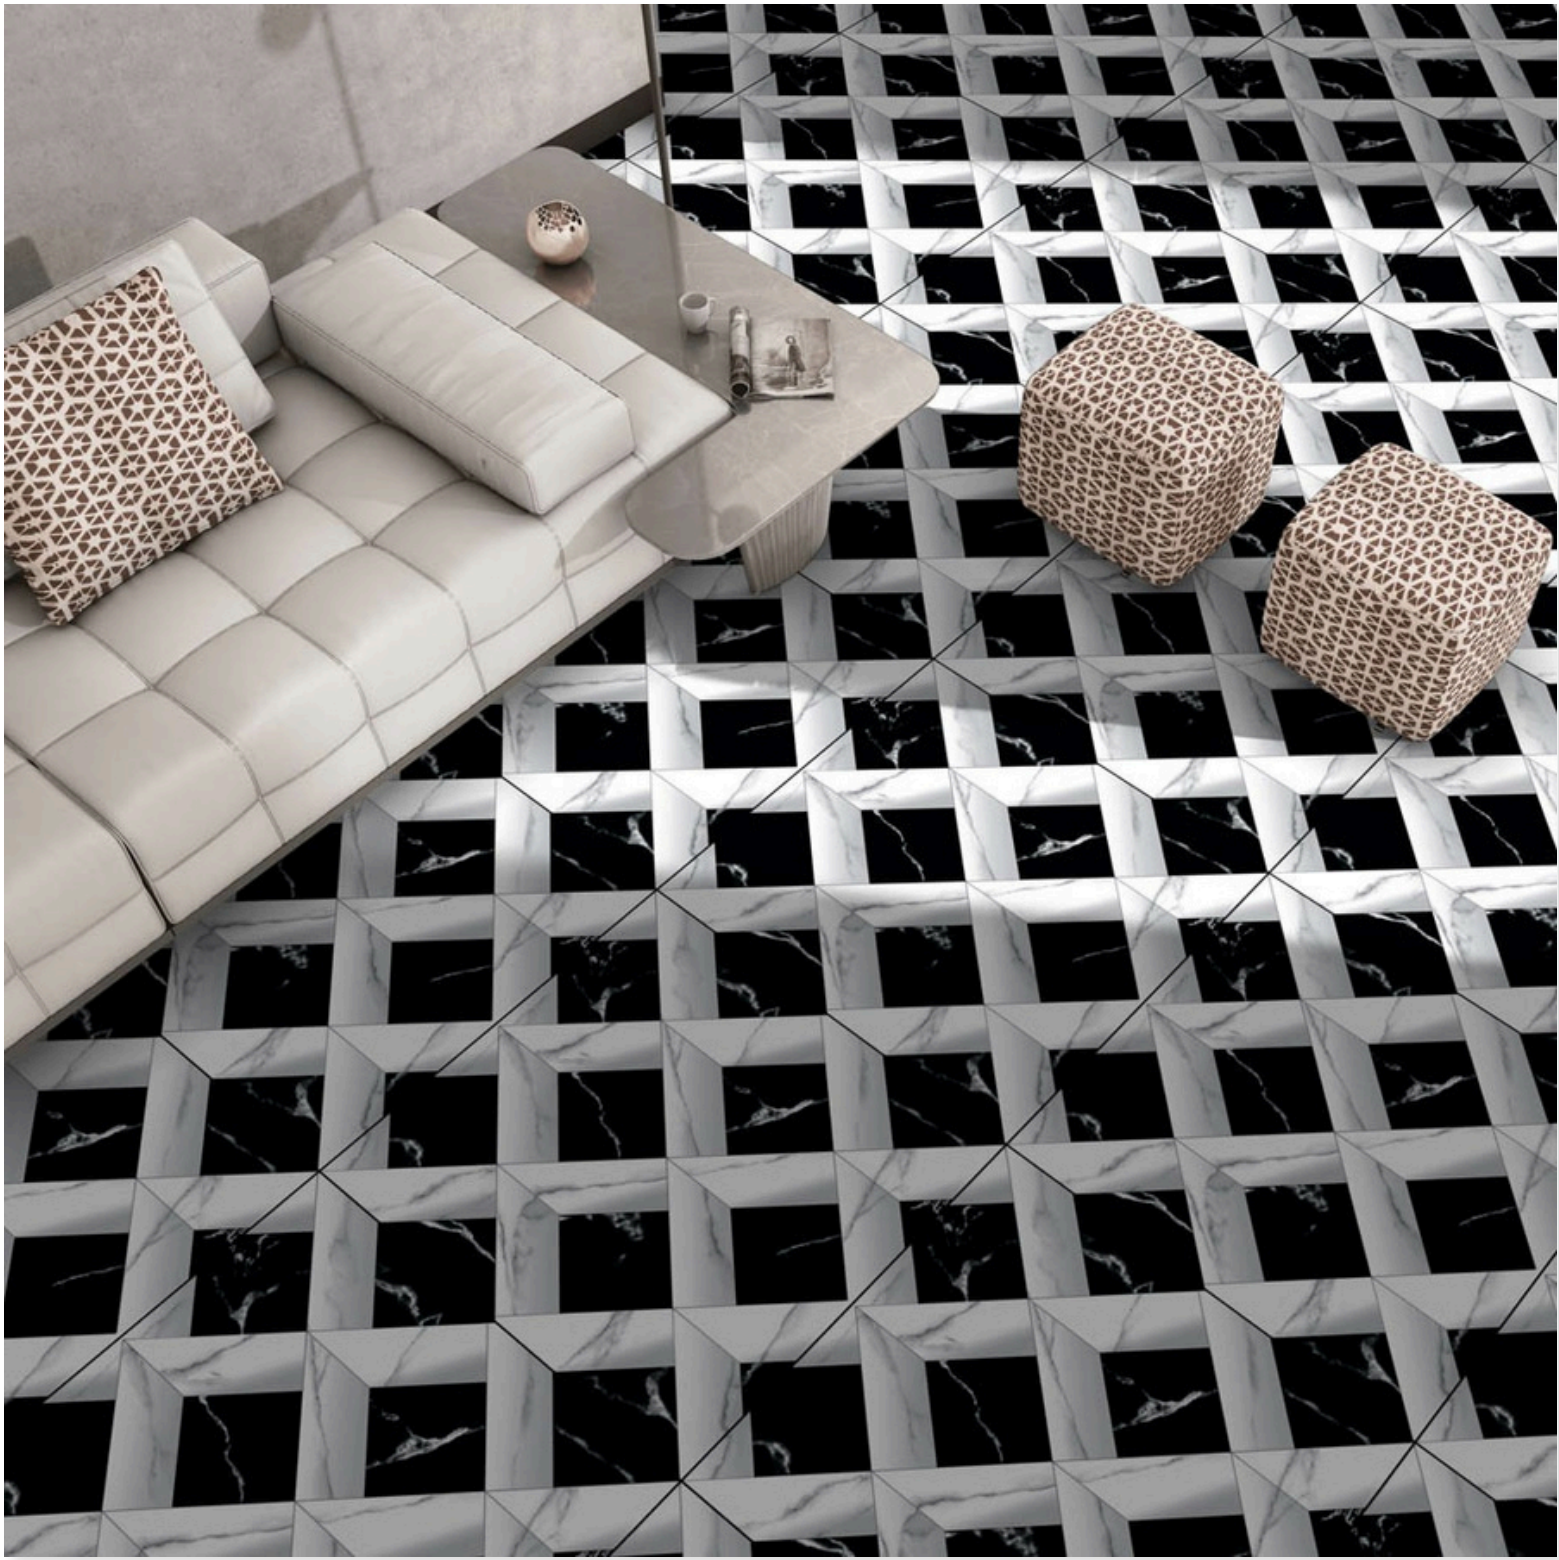

20136 DONA 3D WHITE