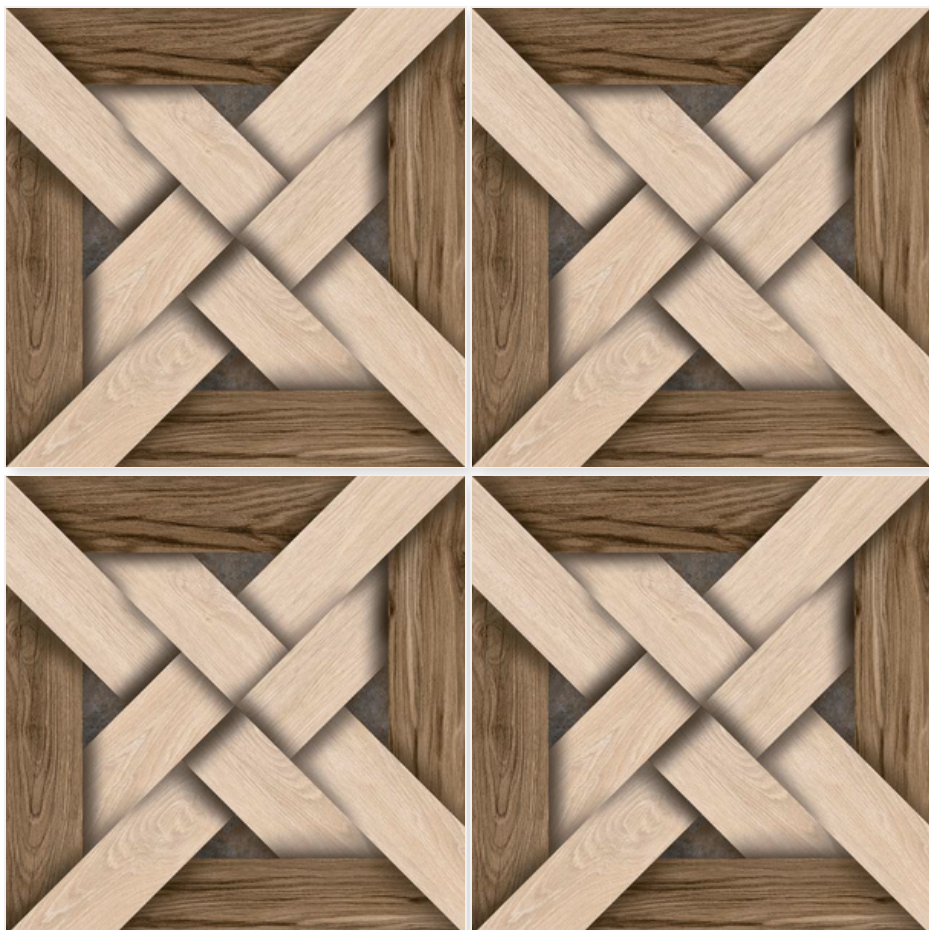

Random:  
1

20734 ANTICO

Size:  
500 X 500 MM

Finish:  
Series 3D-Matt

Thickness:  
8 MM

Random:  
1

20735

Size:  
500 X 500 MM