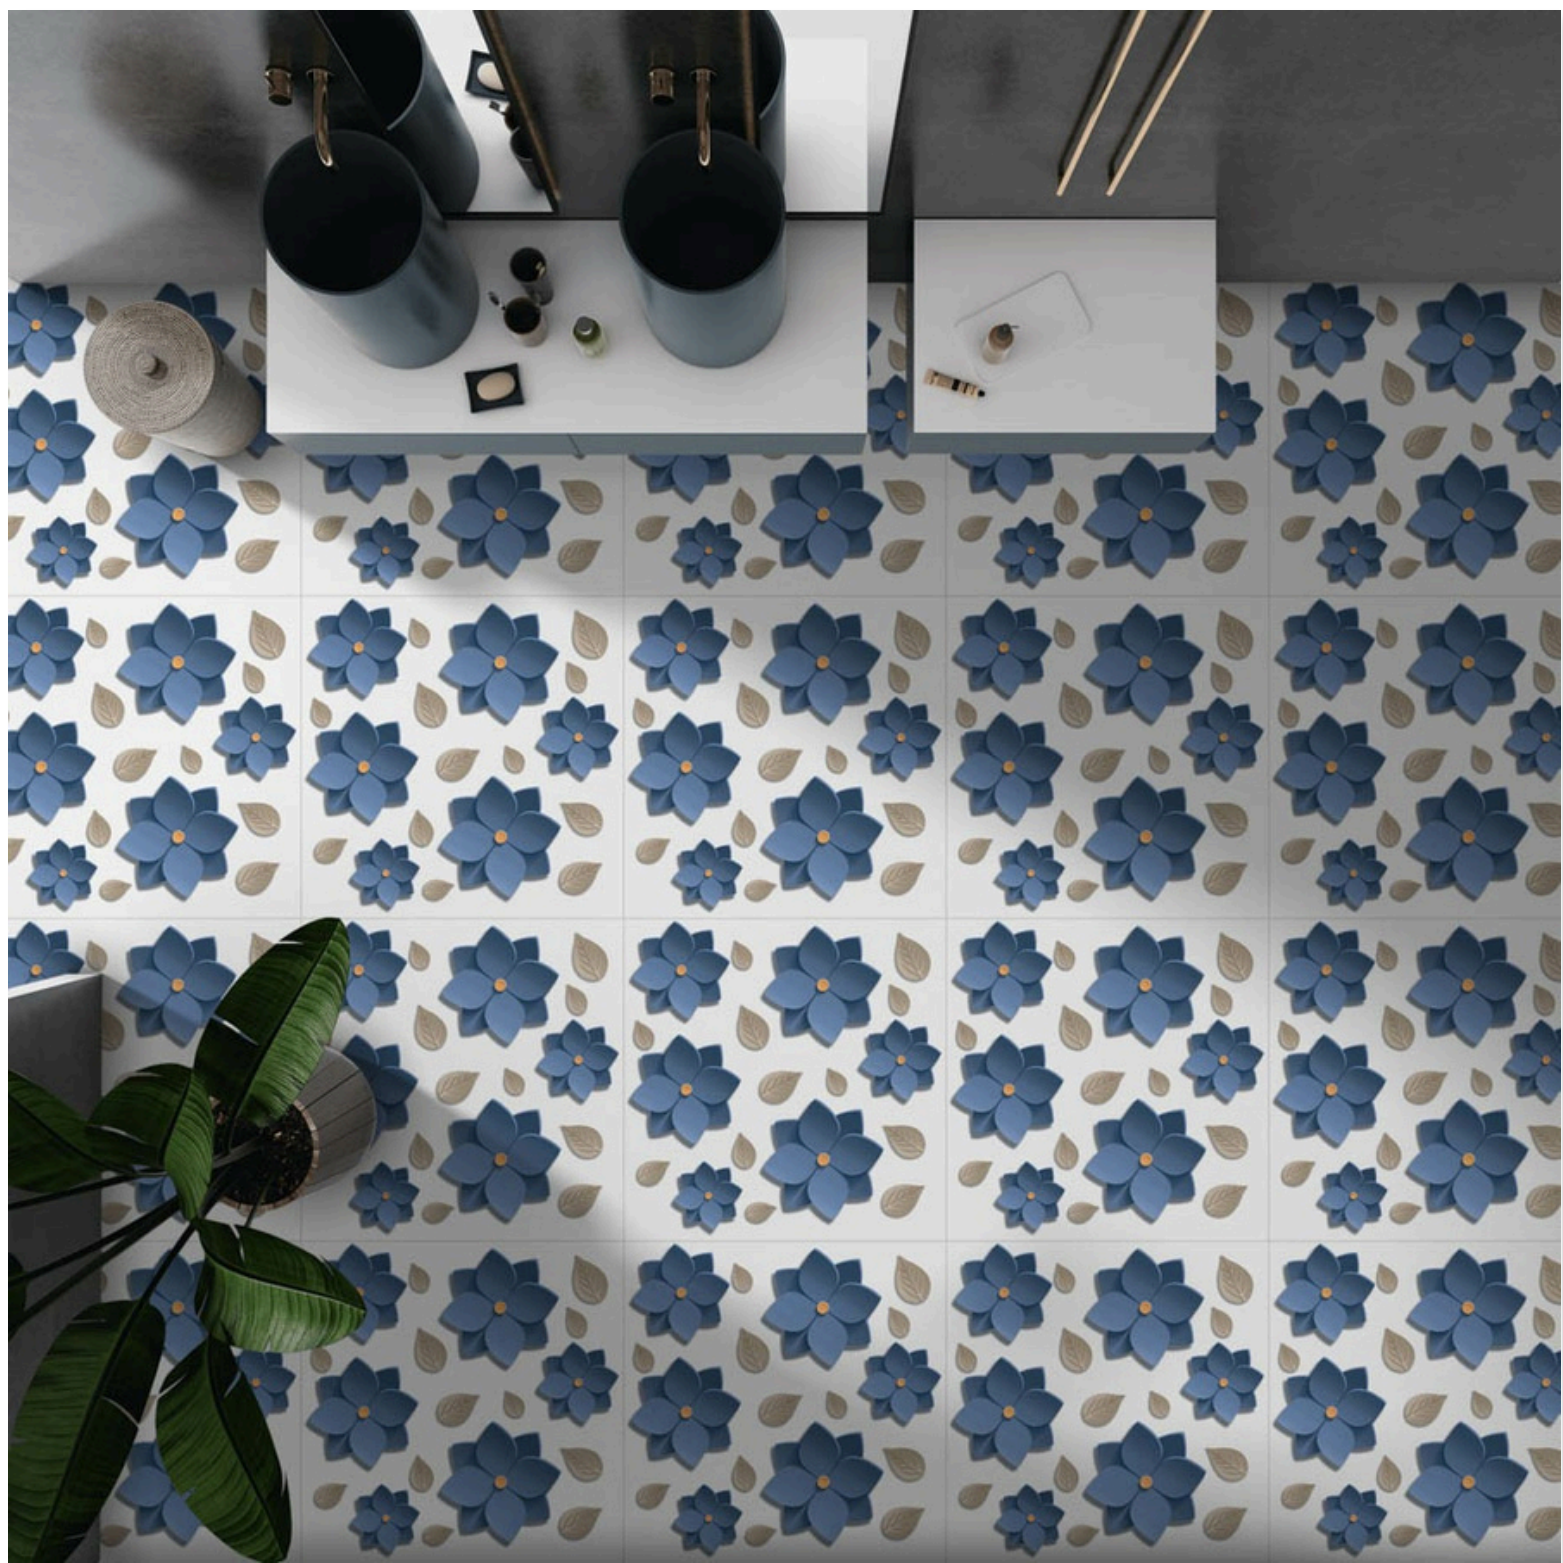

20742

Size:
500 X 500 MM

Finish:
Series 3D-Matt

Thickness:
8 MM

Random:
1