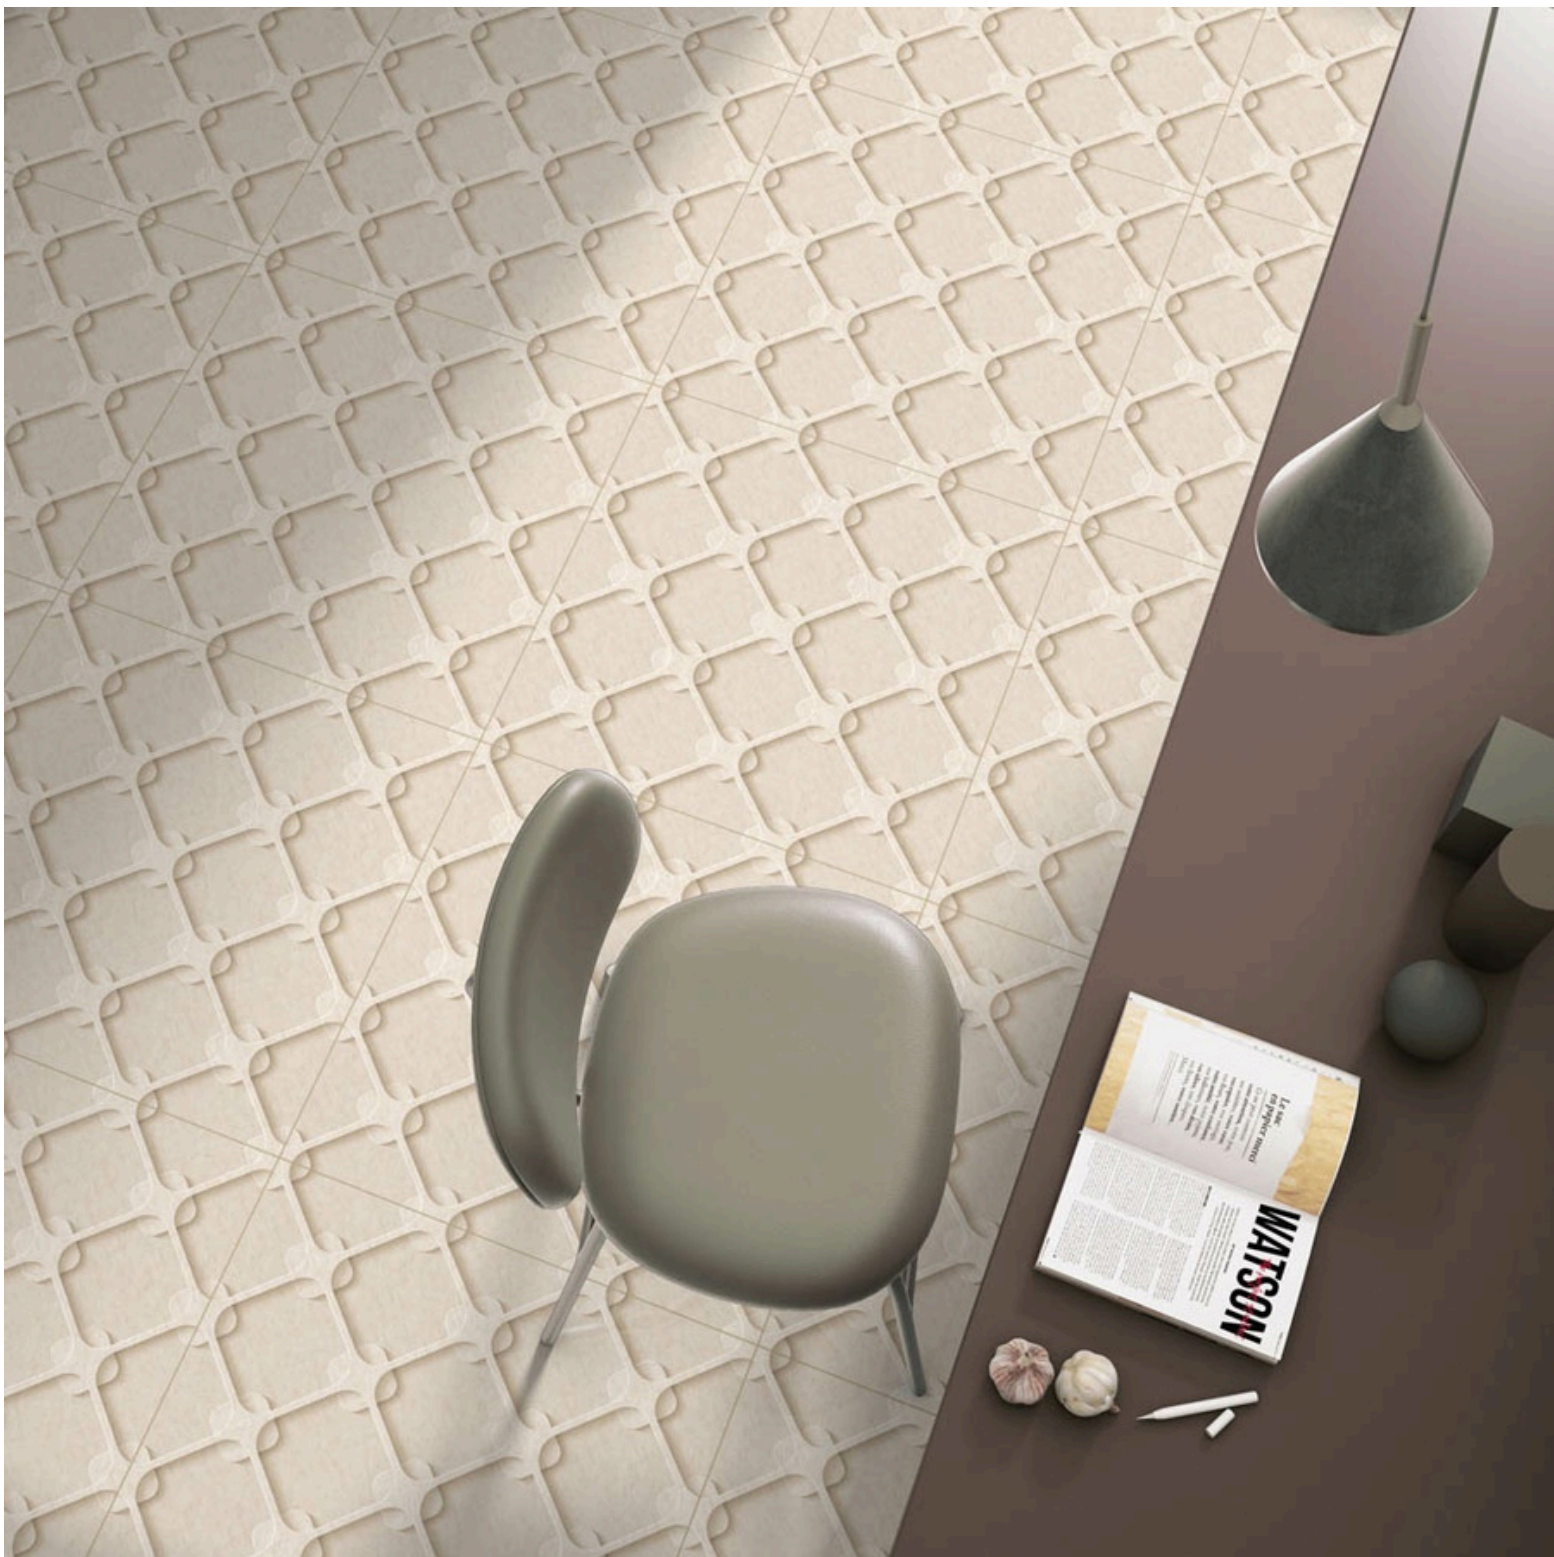

20176 ORTIZ 3D