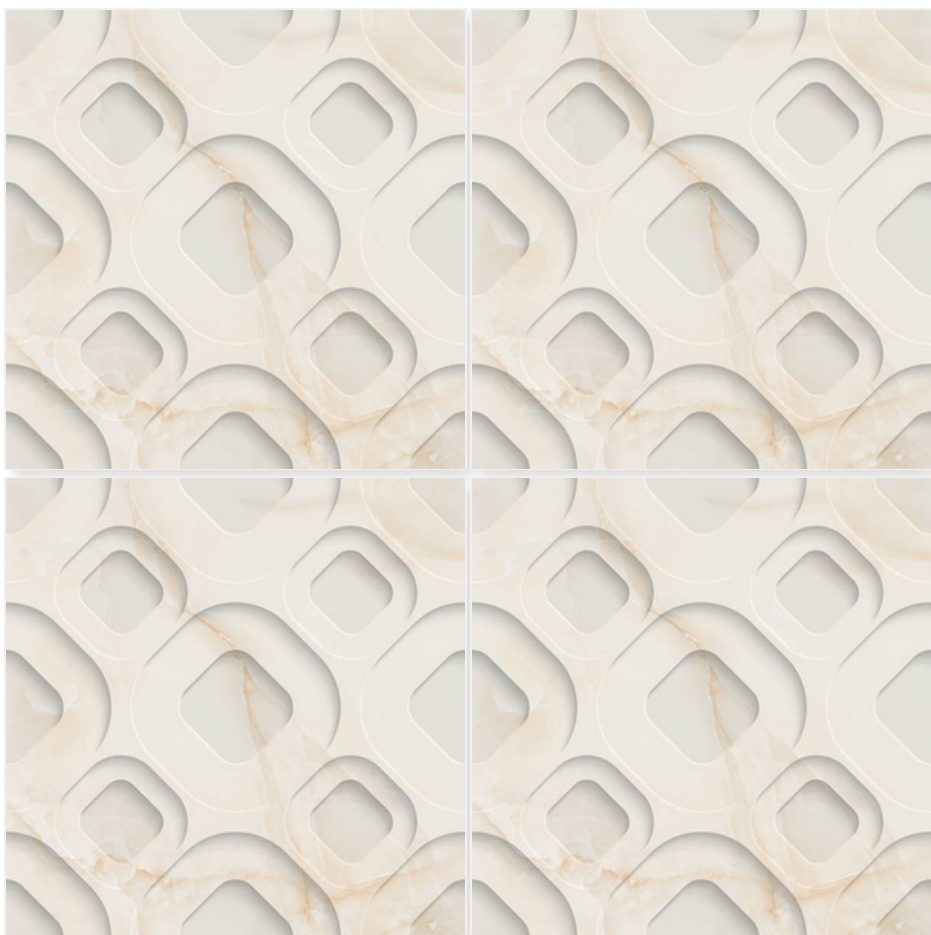

20184 ONYX 3D

Size:
500 X 500 MM

Finish:
Series 3D-Matt

Thickness:
8 MM

Random:
1