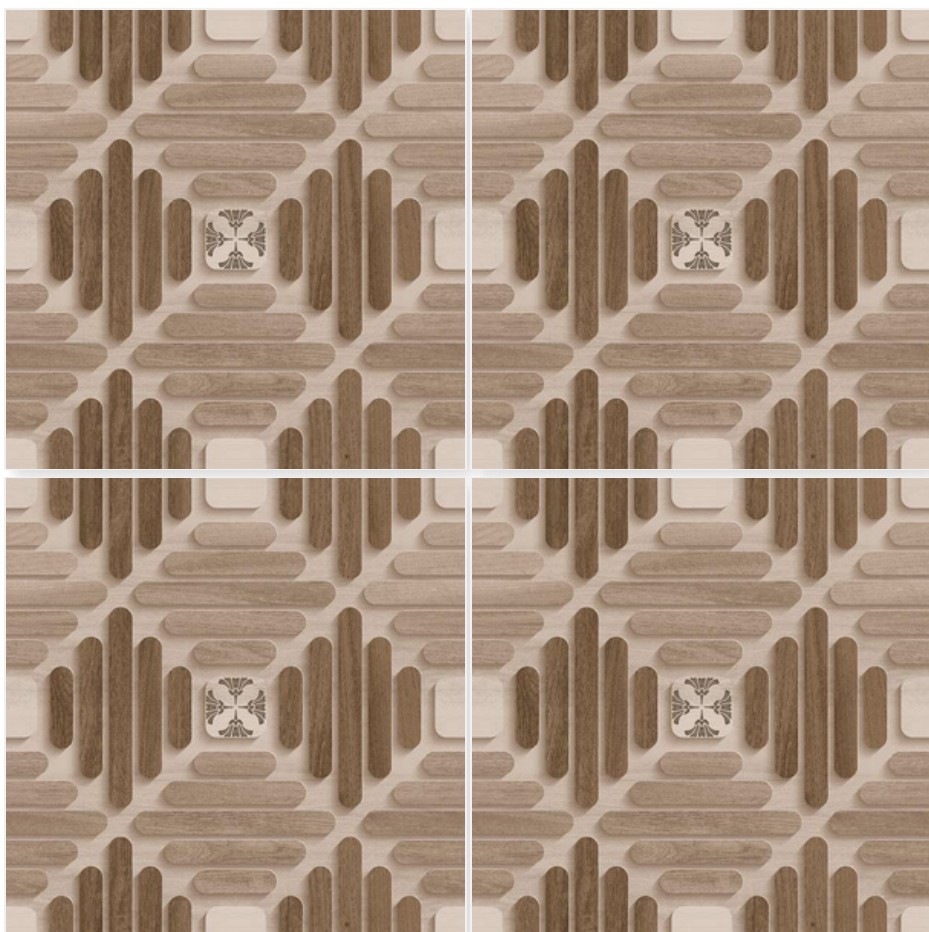

20181 STRIPED 3D

Size:  
500 X 500 MM

Finish:  
Series 3D-Matt

Thickness:  
8 MM

Random:  
1

20182 CORTINA 3D

Size:  
500 X 500 MM

Finish:  
Series 3D-Matt