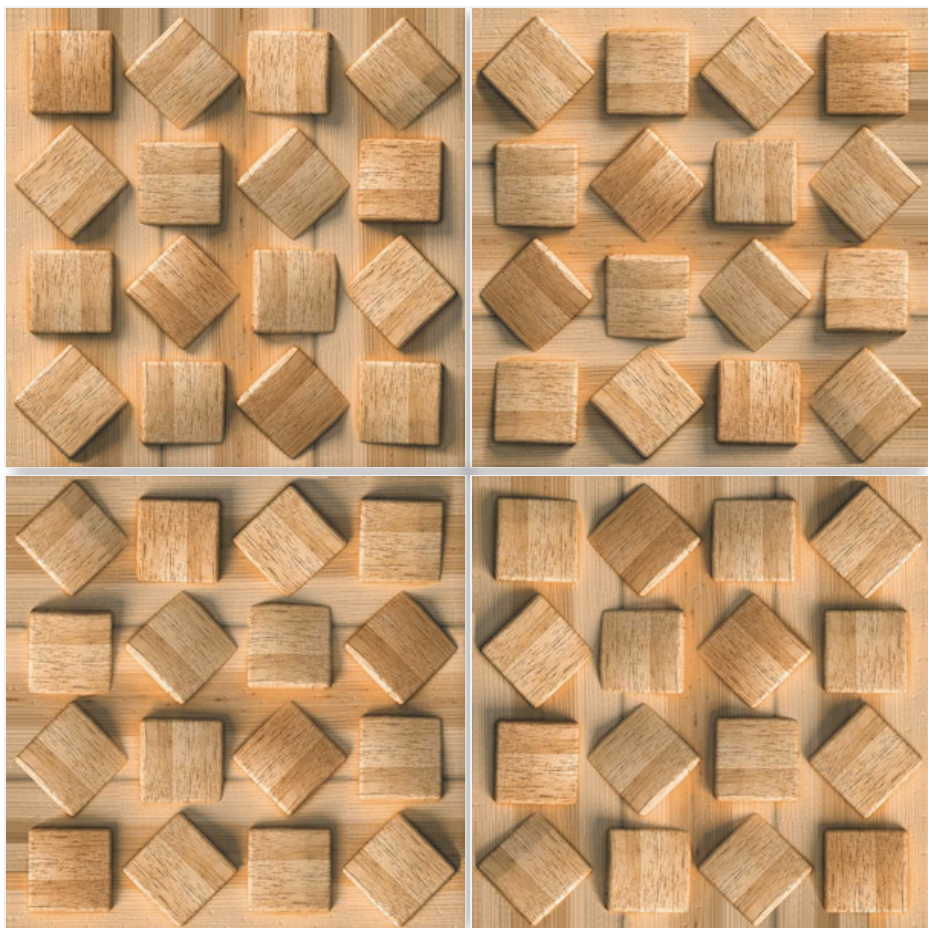

Size:  
500 X 500 MM

Finish:  
Series 3D-Matt

Thickness:  
8 MM

Random:  
1

20199 ANKARA 3D

Size:  
500 X 500 MM

Finish:  
Series 3D-Matt

Thickness:  
8 MM