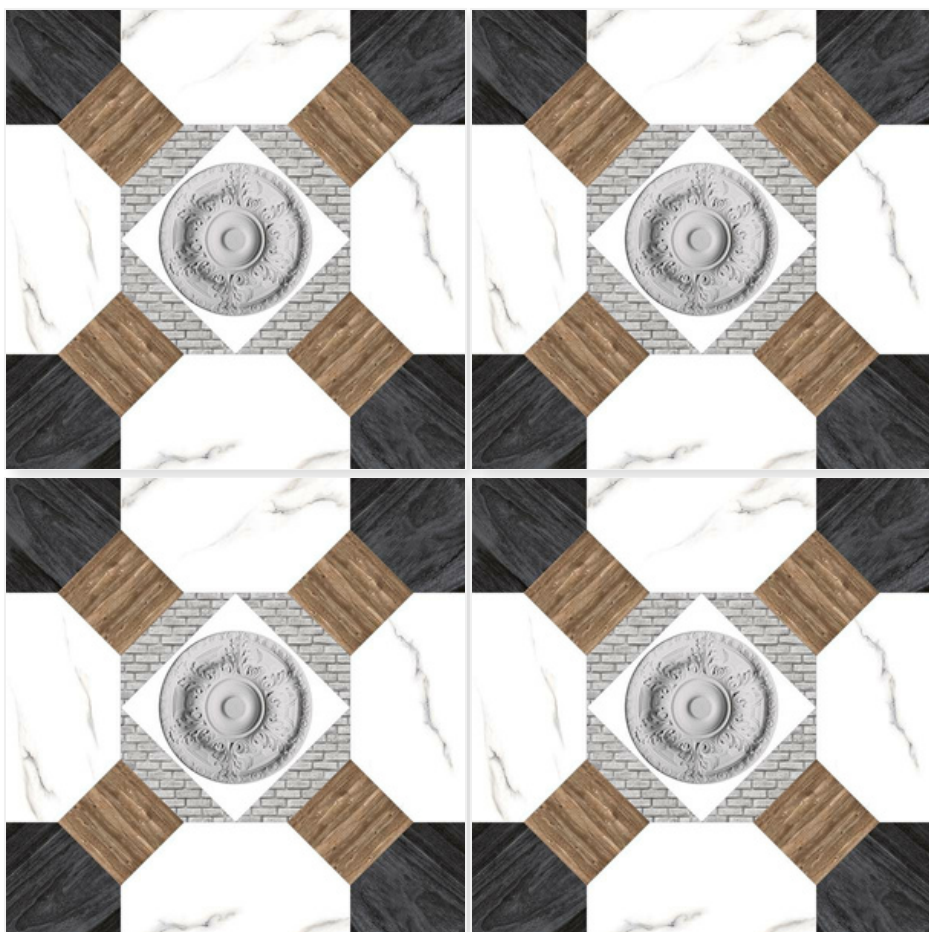

# APPLICATION

20014

Size:  
500 X 500 MM

Finish:  
Series 3D-Matt

Thickness:  
8 MM

Random:  
1

20061 CASTOR

Size:  
500 X 500 MM