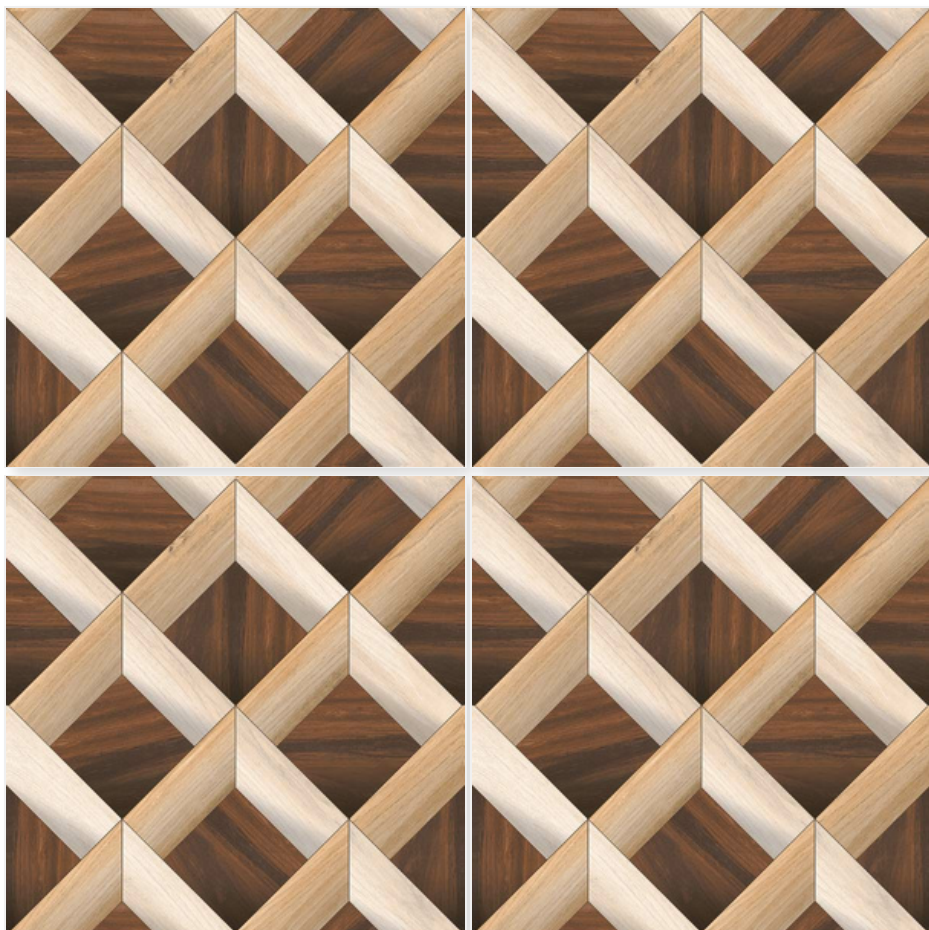

20135 DONA 3D WENGE

Size:
500 X 500 MM

Finish:
Series 3D-Matt

Thickness:
8 MM

Random:
1