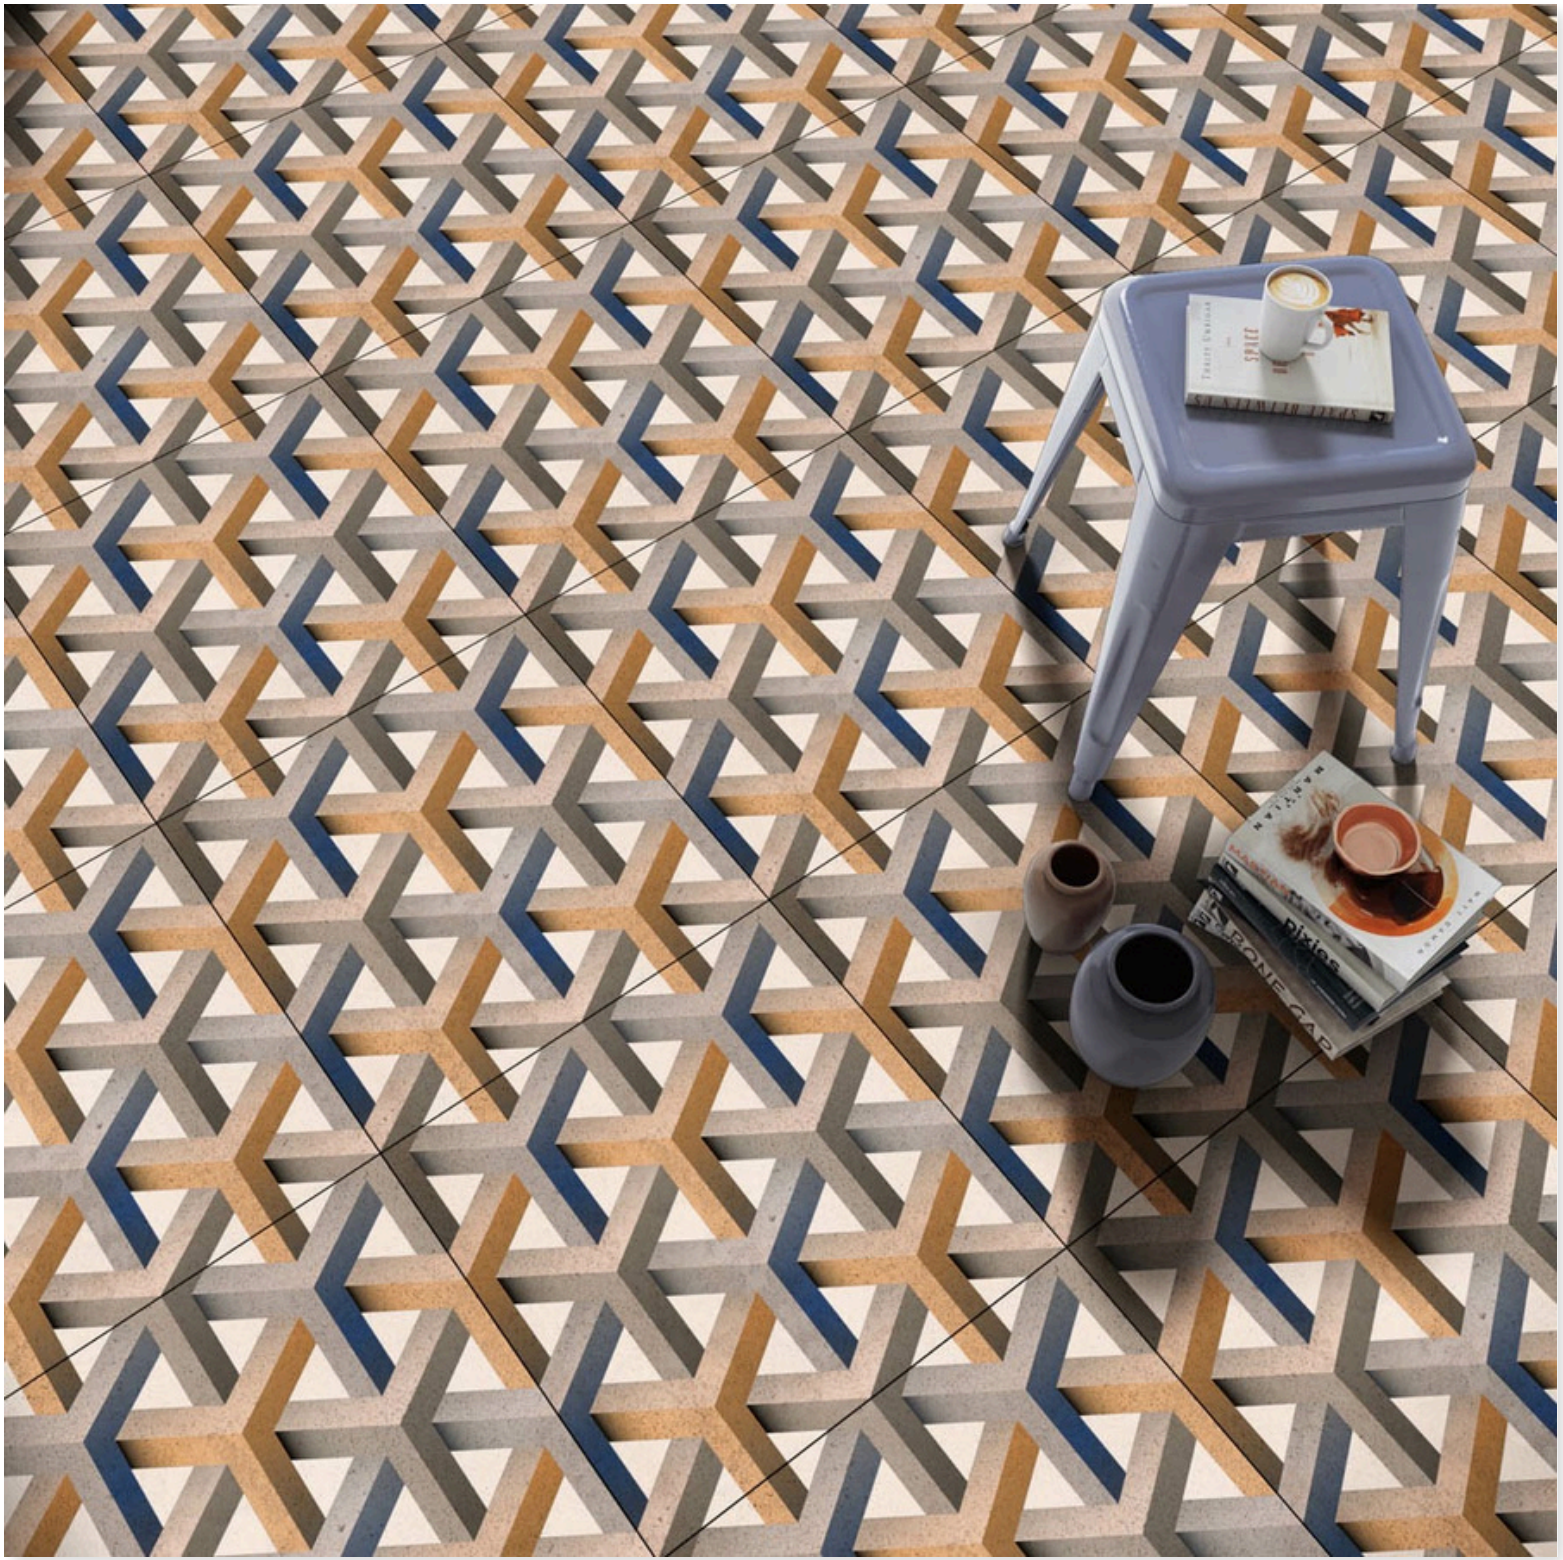

20183 MERCEDA 3D