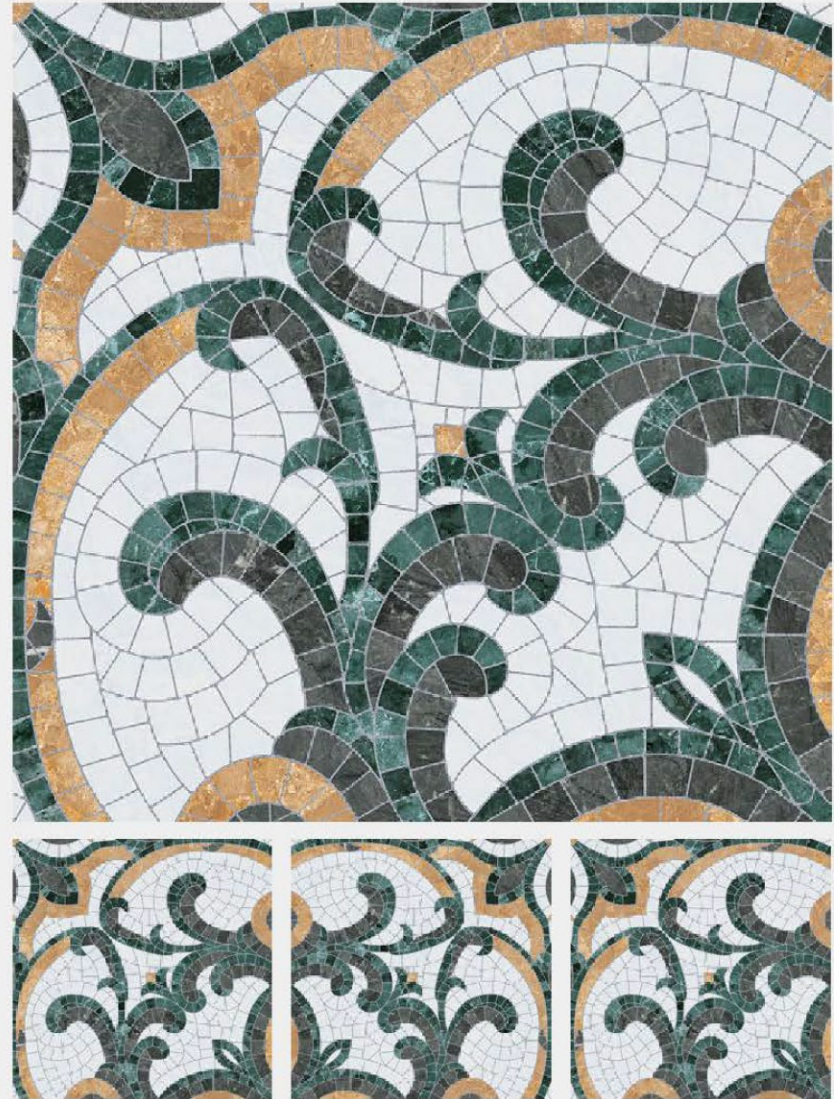

ARVS - 215

300 x 300mm

mat

indoor wall
covering

outdoor wall
covering

Wall and Floor
Purpose

Luster
Effect