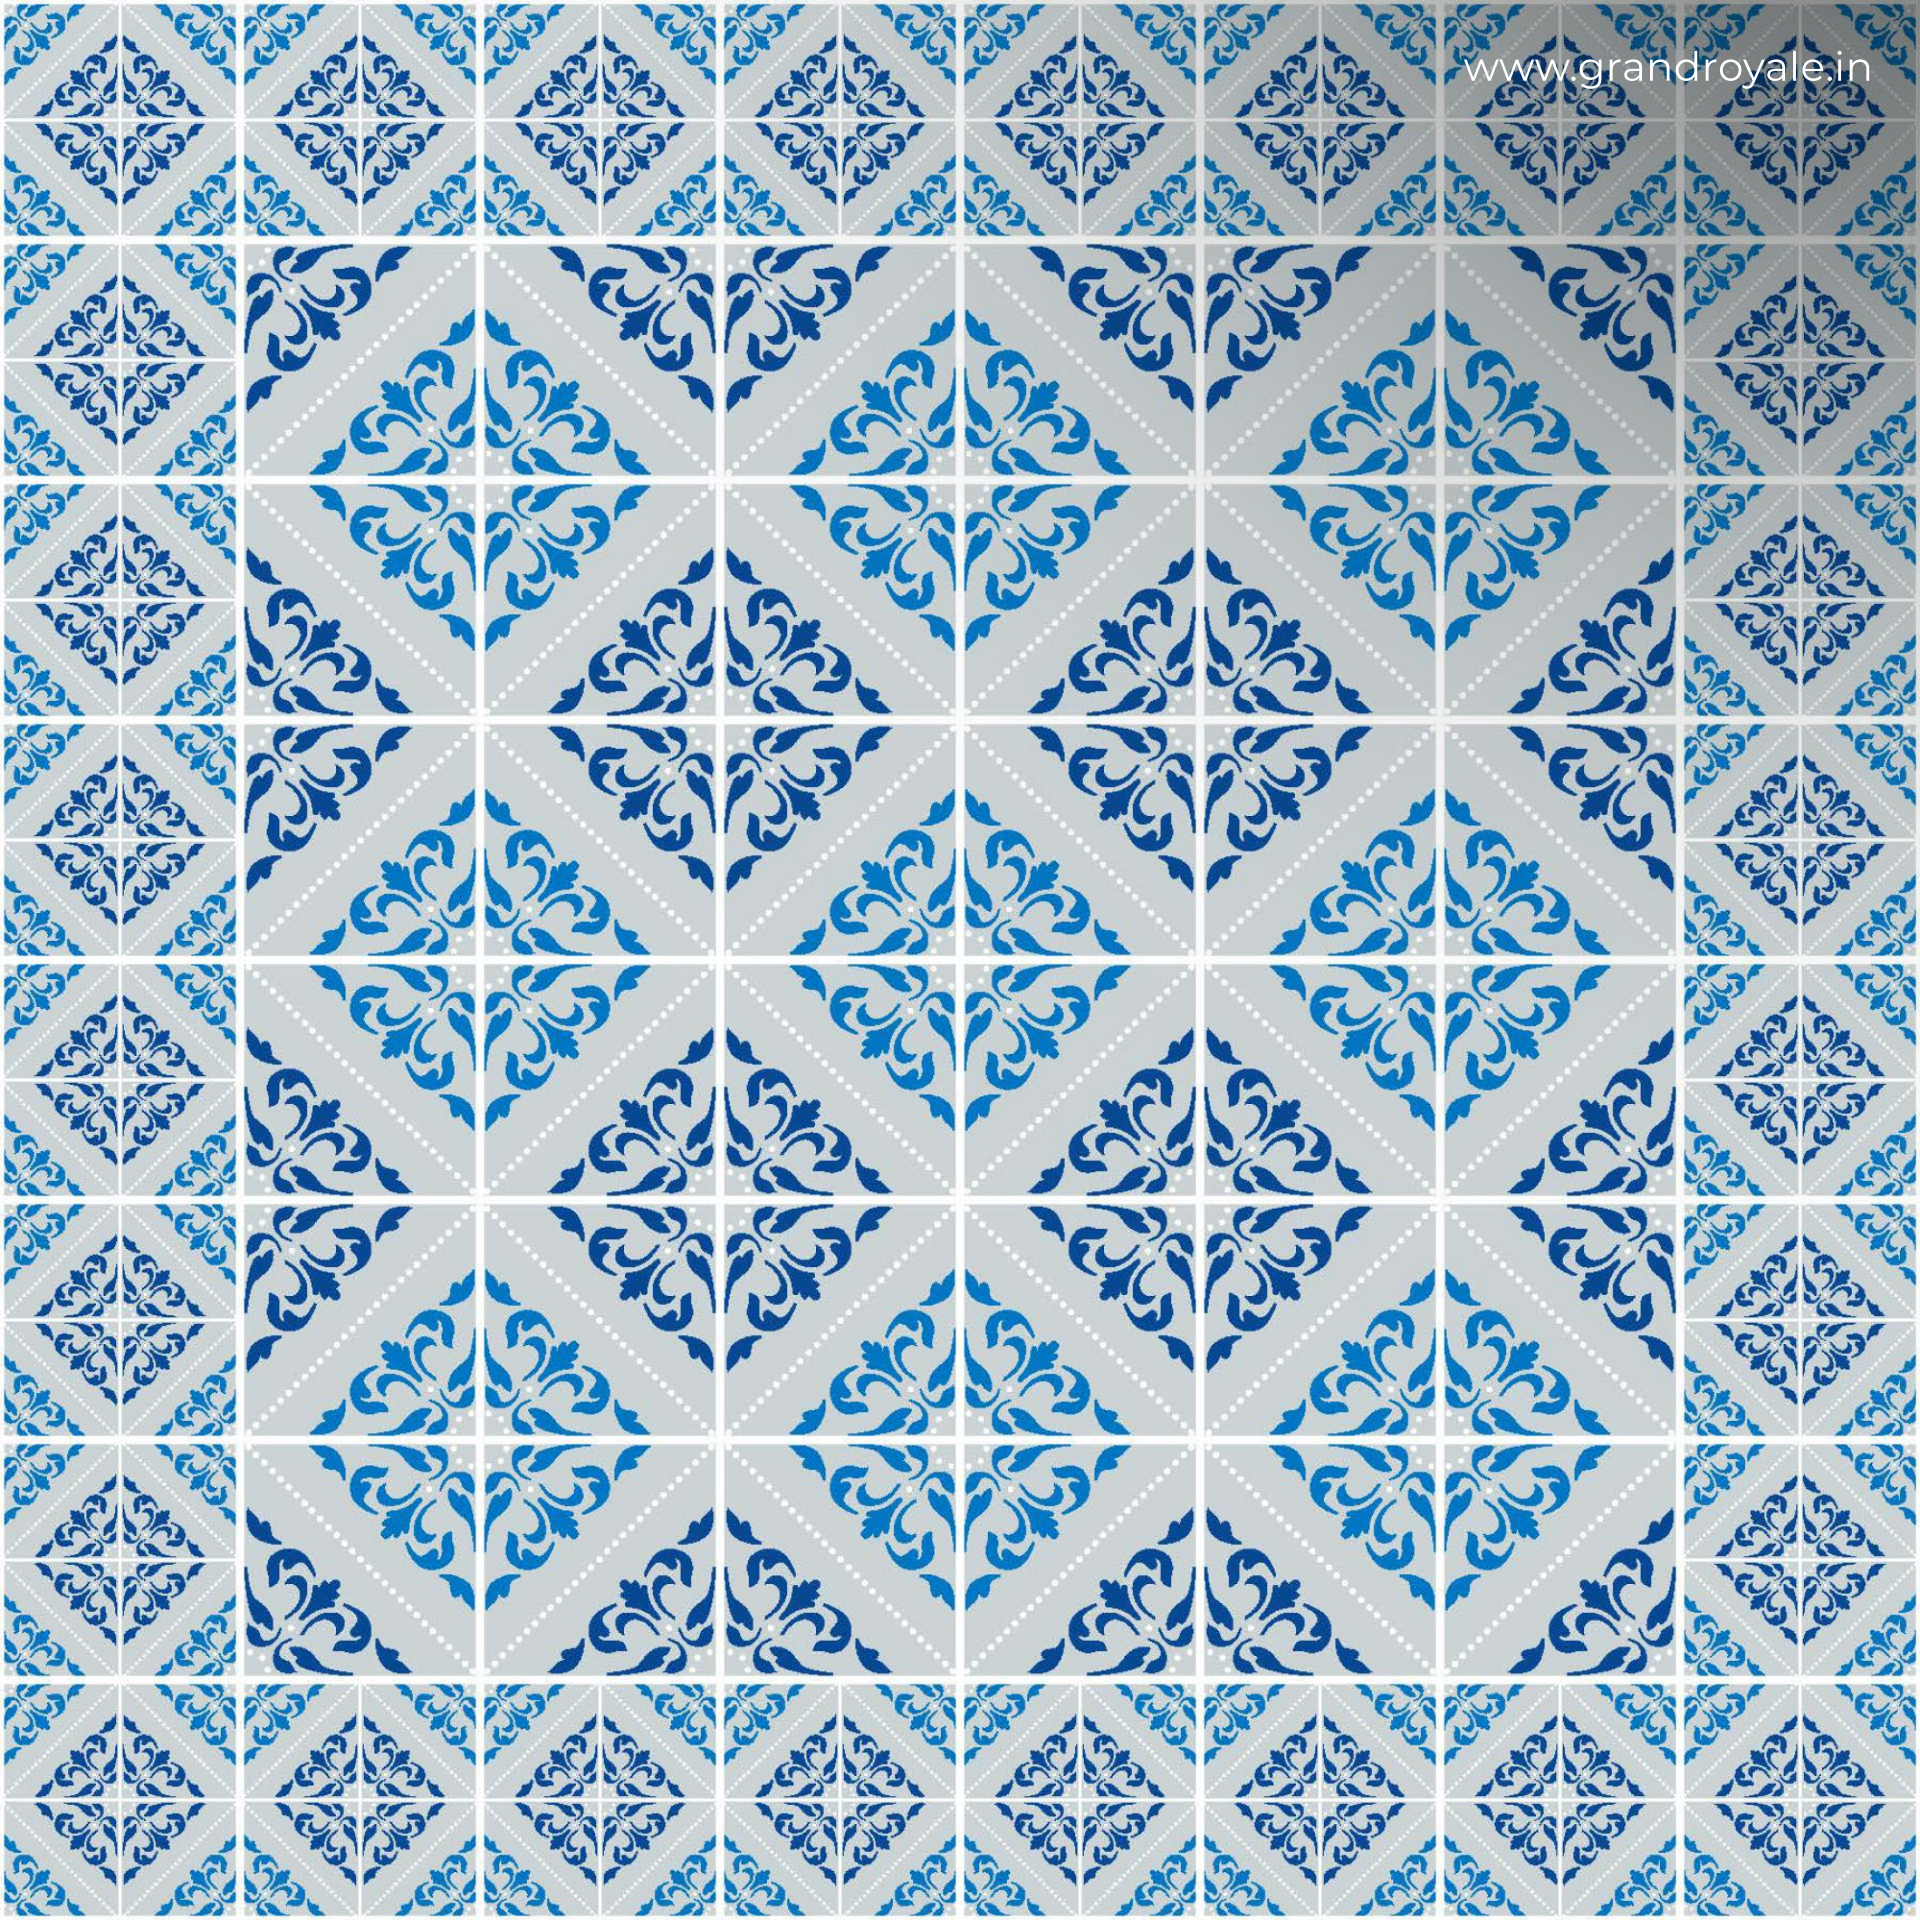

ARVS-235 B

ARVS-235 C

mall

indoor wall  
covering

outdoor wall  
covering

Wall and floor  
purpose

300 x 300mm

ARVS - 236