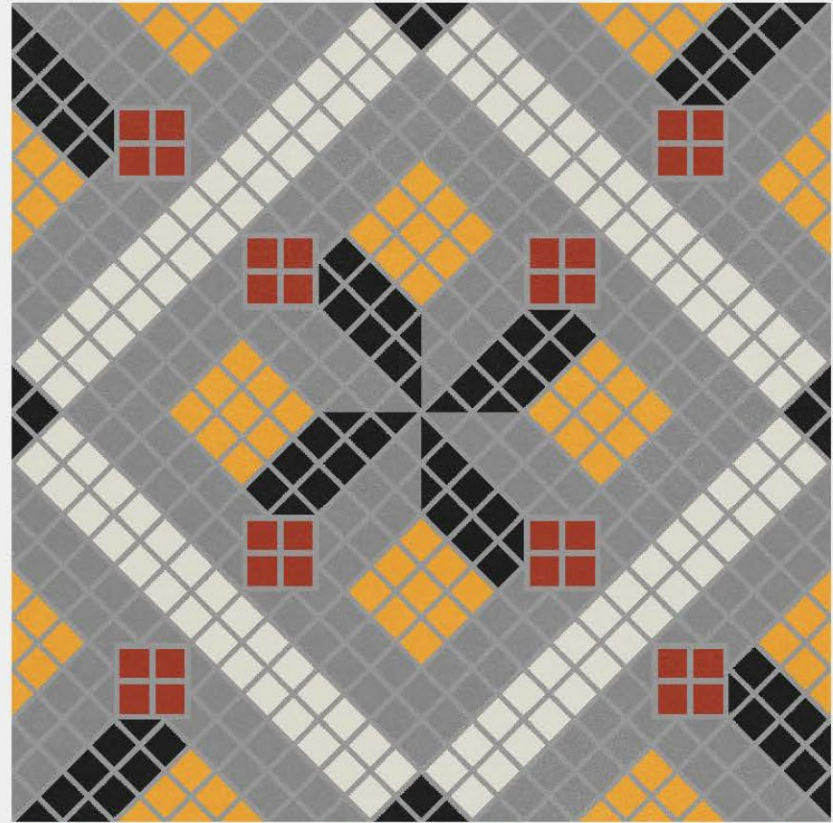

ARVS - 233

CARVING

wall

indoor wall
covering

outdoor wall
covering

Wall and Floor
Purpose

300 x 300mm