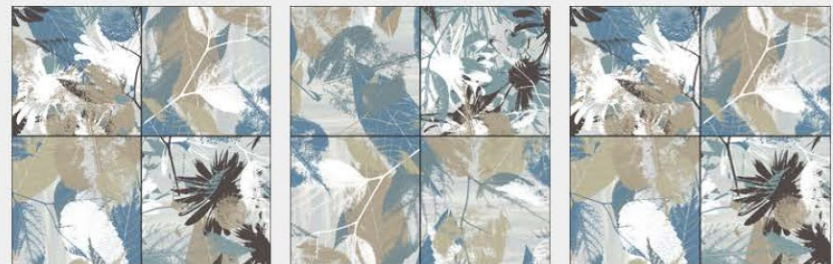

CARVING

wall

indoor wall  
covering

outdoor wall  
covering

Wall and Floor  
Purpose

300 x 300mm

ARVS - 229

RANDOM