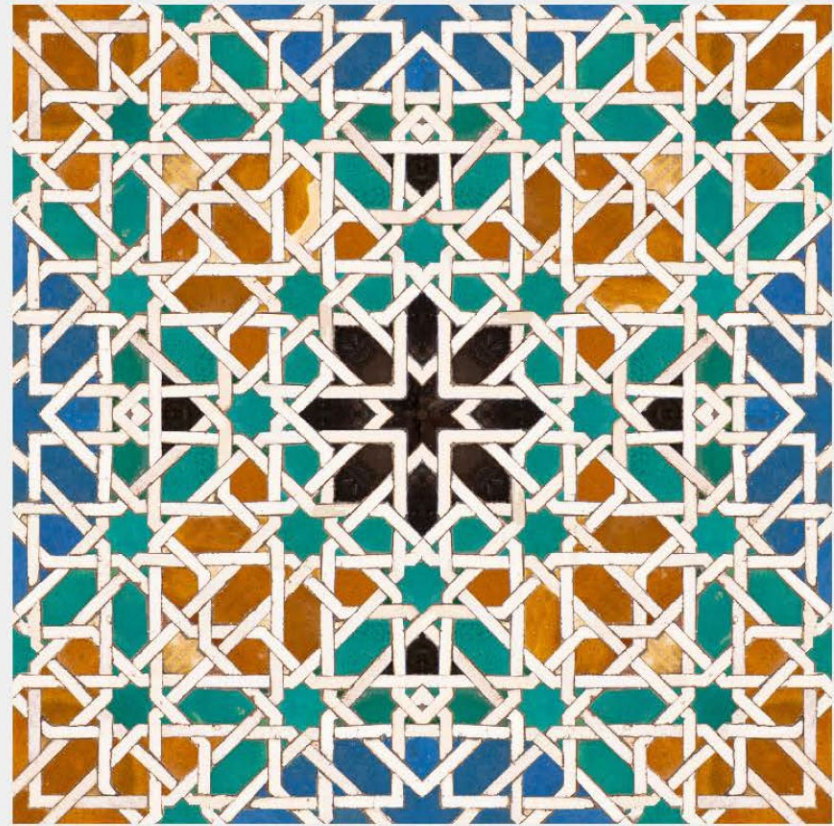

ARVS-235 B

ARVS-235 C

mall

indoor wall  
covering

outdoor wall  
covering

Wall and floor  
purpose

300 x 300mm

ARVS - 236