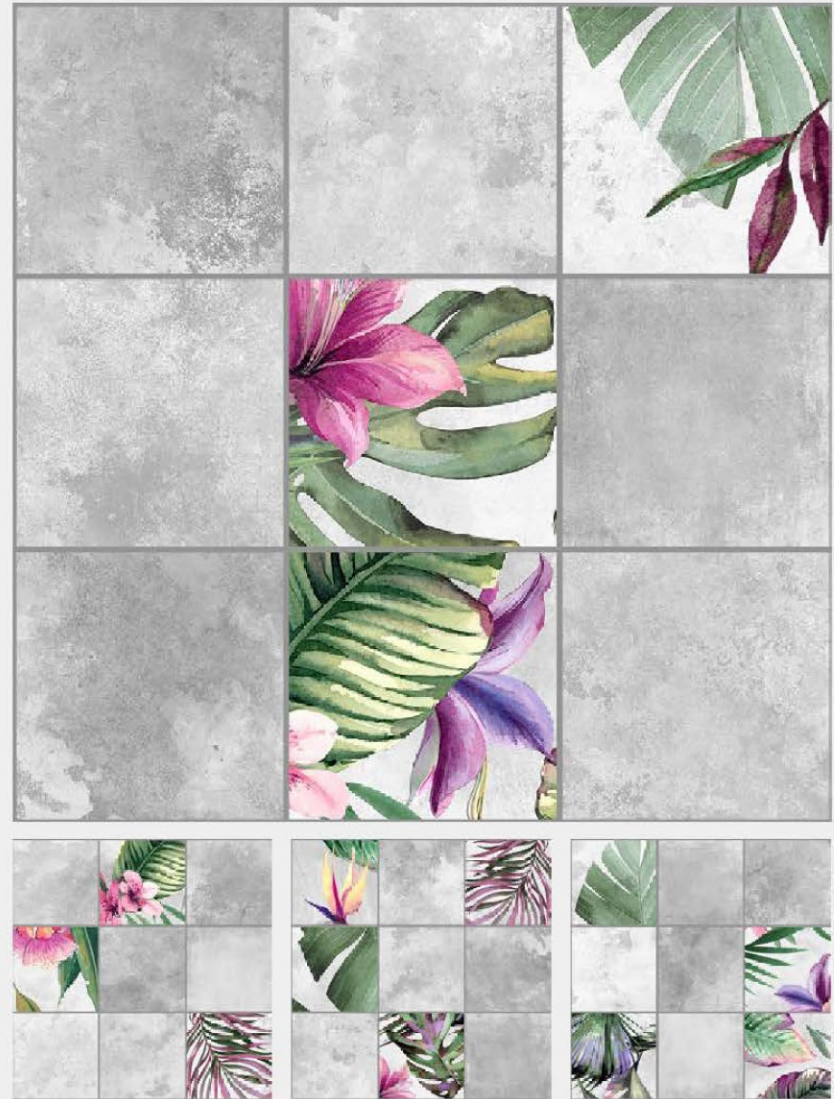

ARVS - 216

RANDOM

300 x 300mm

matte

indoor wall
covering

outdoor wall
covering

Wall and Floor
Purpose

Luster
Effect