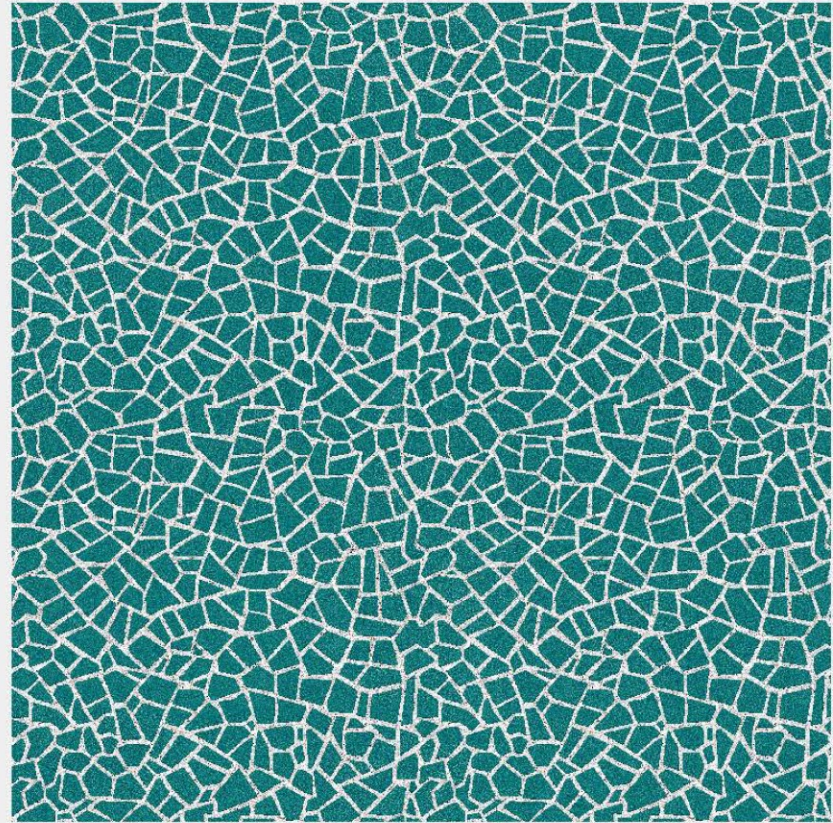

RANDOM

300 x 300mm

mat

indoor wall  
covering

outdoor wall  
covering

Wall and Floor  
Purpose

Luster  
Effect

ARVS - 226