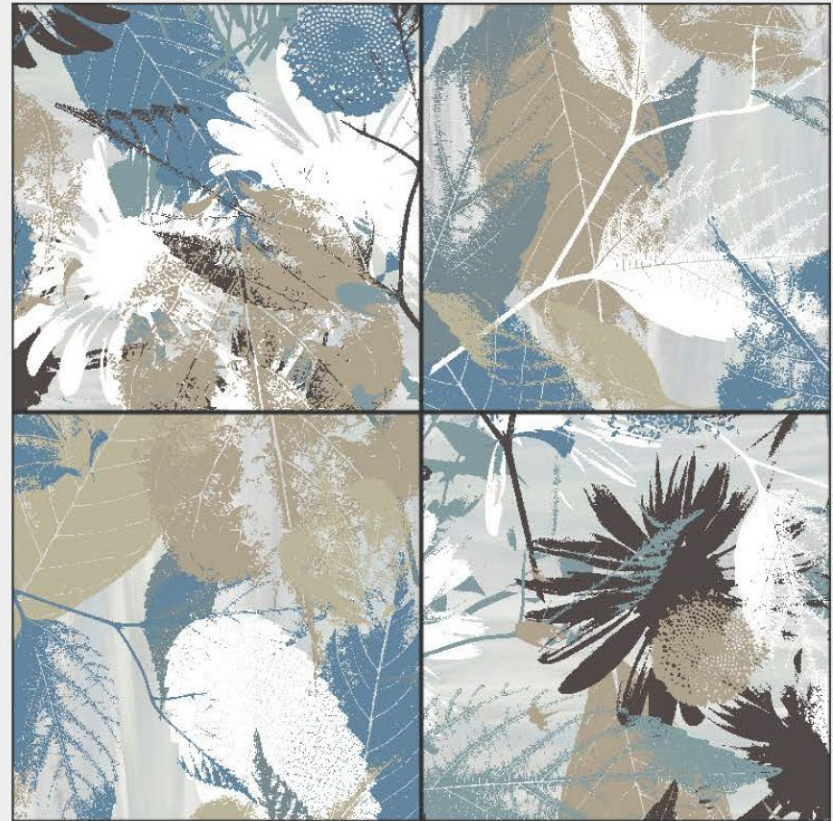

CARVING

wall

indoor wall  
covering

outdoor wall  
covering

Wall and Floor  
Purpose

300 x 300mm

ARVS - 229

RANDOM