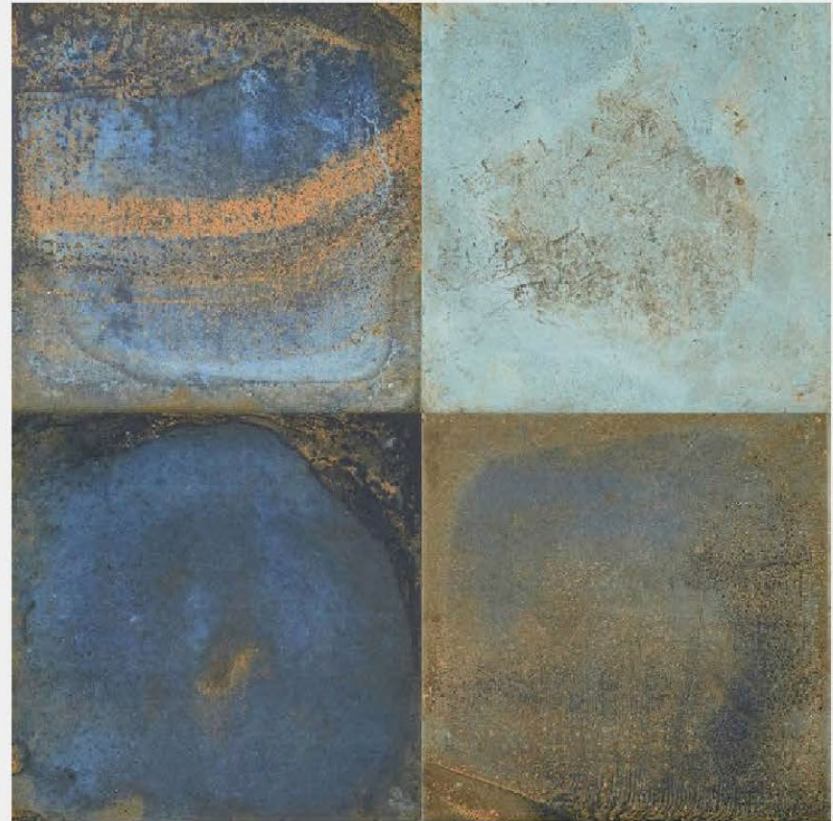

indoor wall  
covering

outdoor wall  
covering

Wall and Floor  
Purpose

ARVS - 119

RANDOM

300 x 300mm

wall

indoor wall  
covering