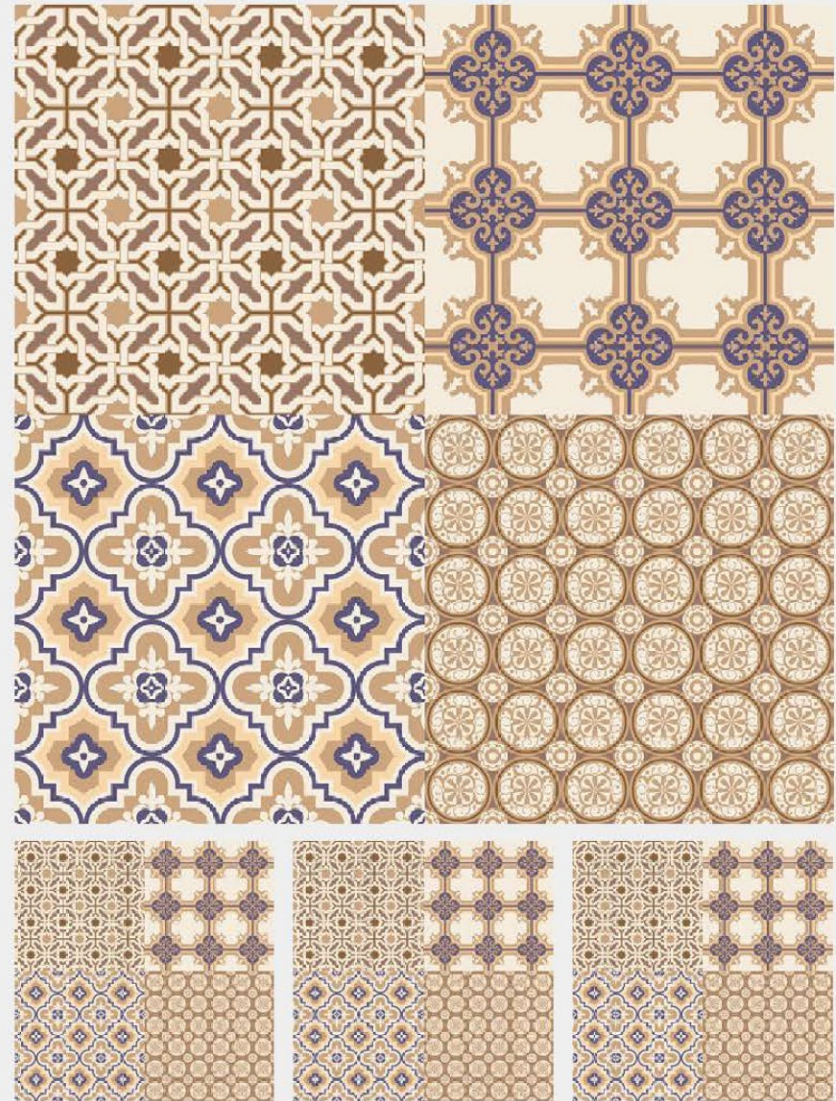

ARVS - 223

300 x 300mm

wall

indoor wall
covering

outdoor wall
covering

Wall and Floor
Purpose

Luster
Effect