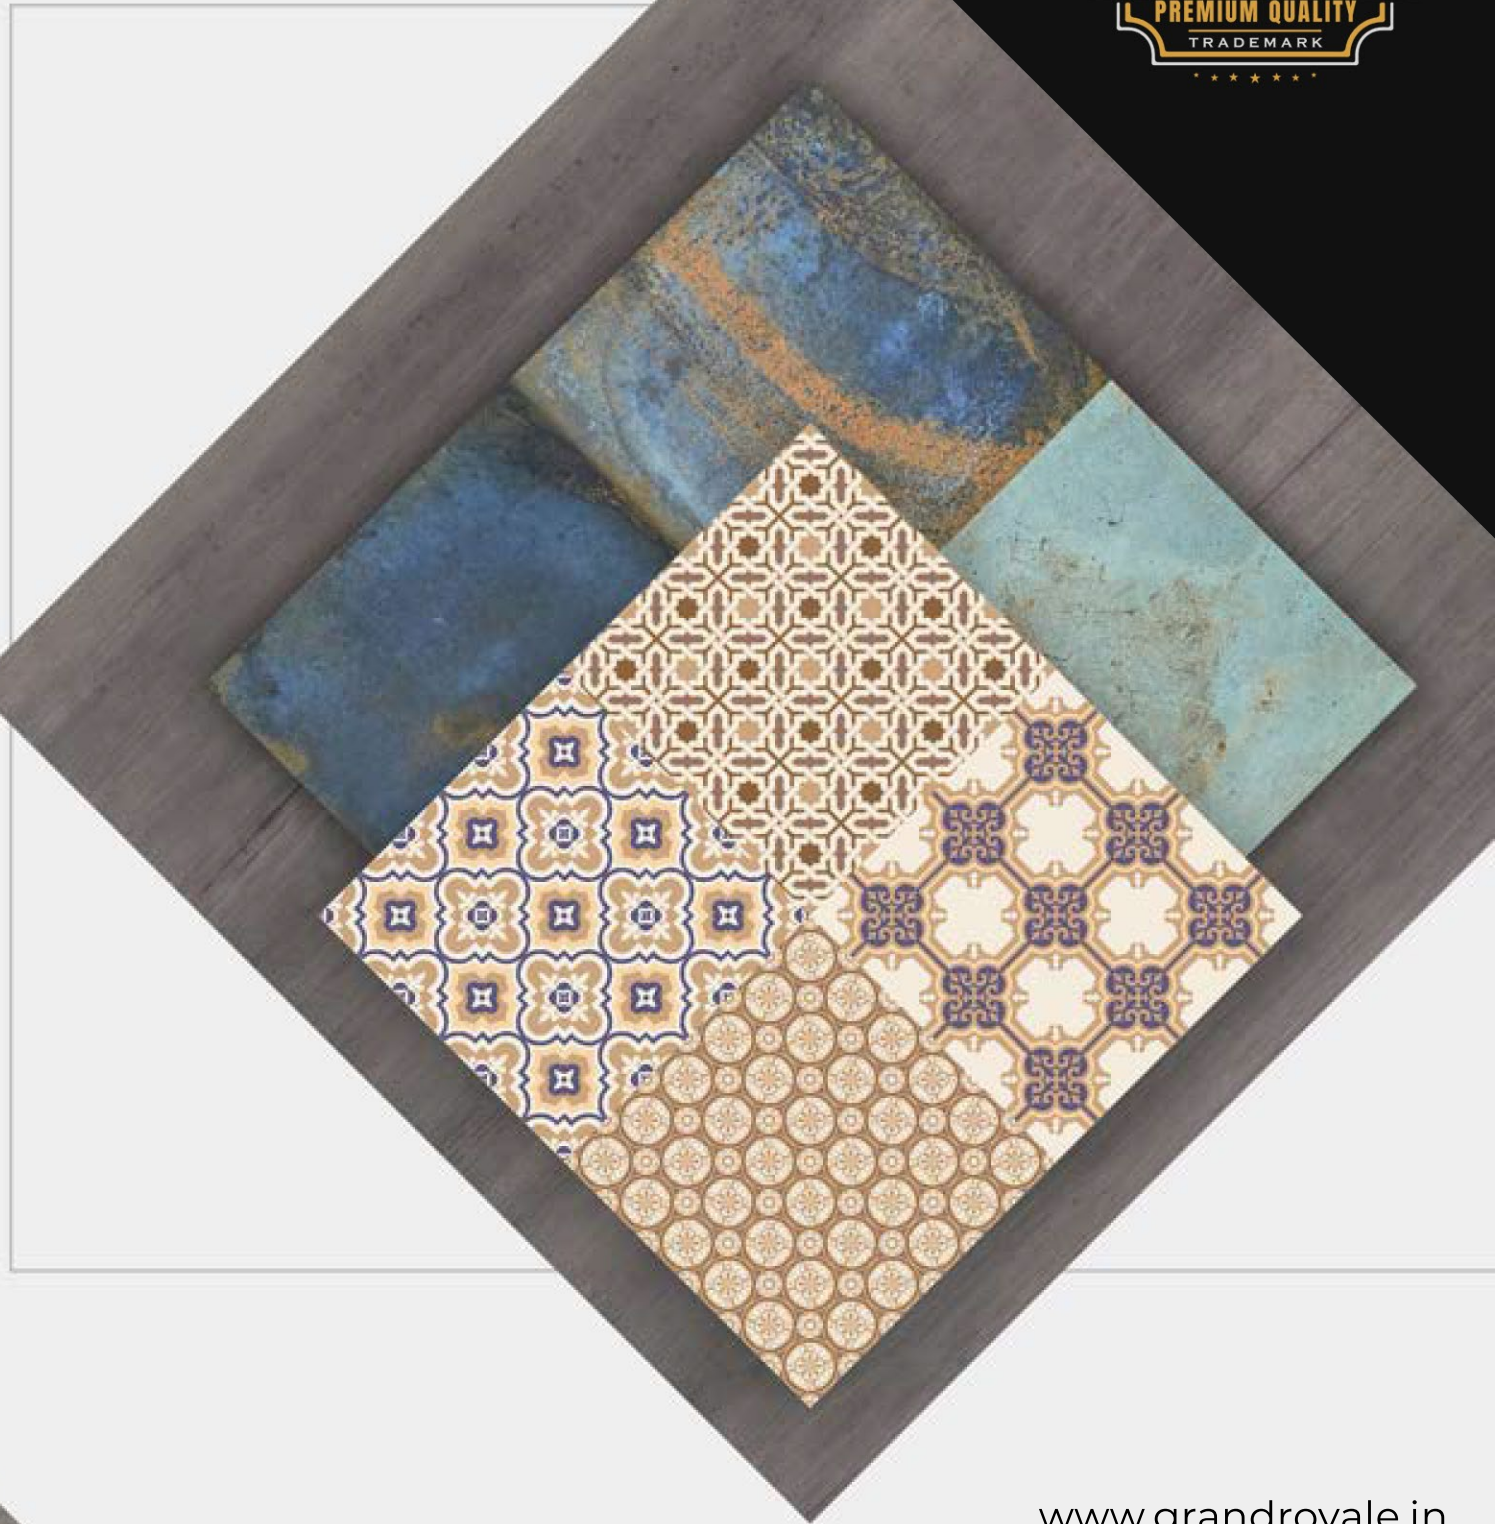

# ABOUT MOROCCAN

Moroccan tiles are made using clays and glaze pigments. The Moroccan look is made up of complex geometric patterns and vivid colors. Their shining effect called LUSTER makes them a great choice when it comes to adding a standout element to any space within a house. Popularly used for kitchen backsplashes and flooring we are never getting tired of seeing this refreshing pop of design in homes. Take a look at these gorgeous Moroccan tiles, their varied designs and their uses in modern homes.