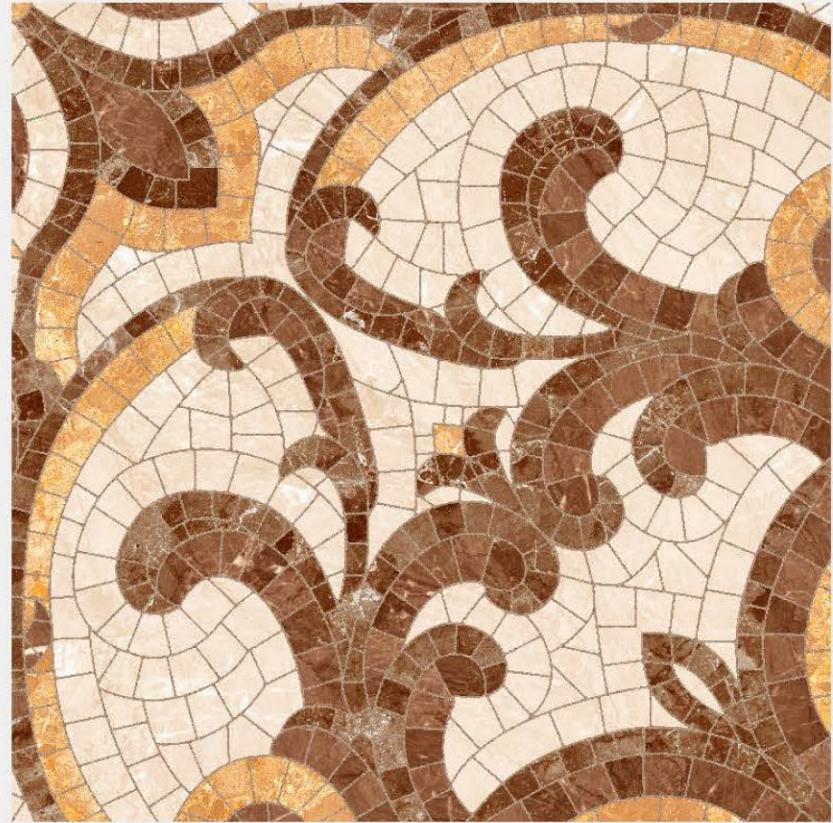

300 x 300mm

tile

indoor wall  
covering

outdoor wall  
covering

Wall and Floor  
Purpose

ARVS - 230

**CARVING**

wall