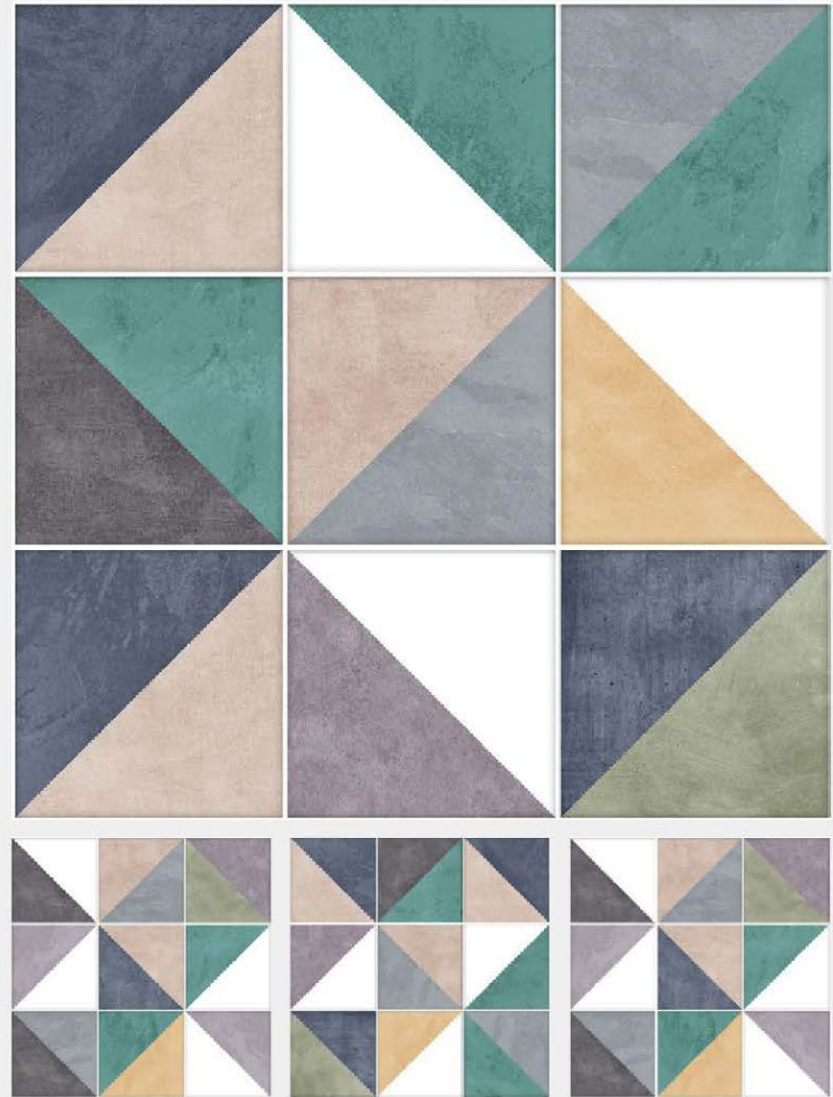

tile

indoor wall  
covering

outdoor wall  
covering

Wall and Floor  
Purpose

ARVS - 118

RANDOM

300 x 300mm

mail