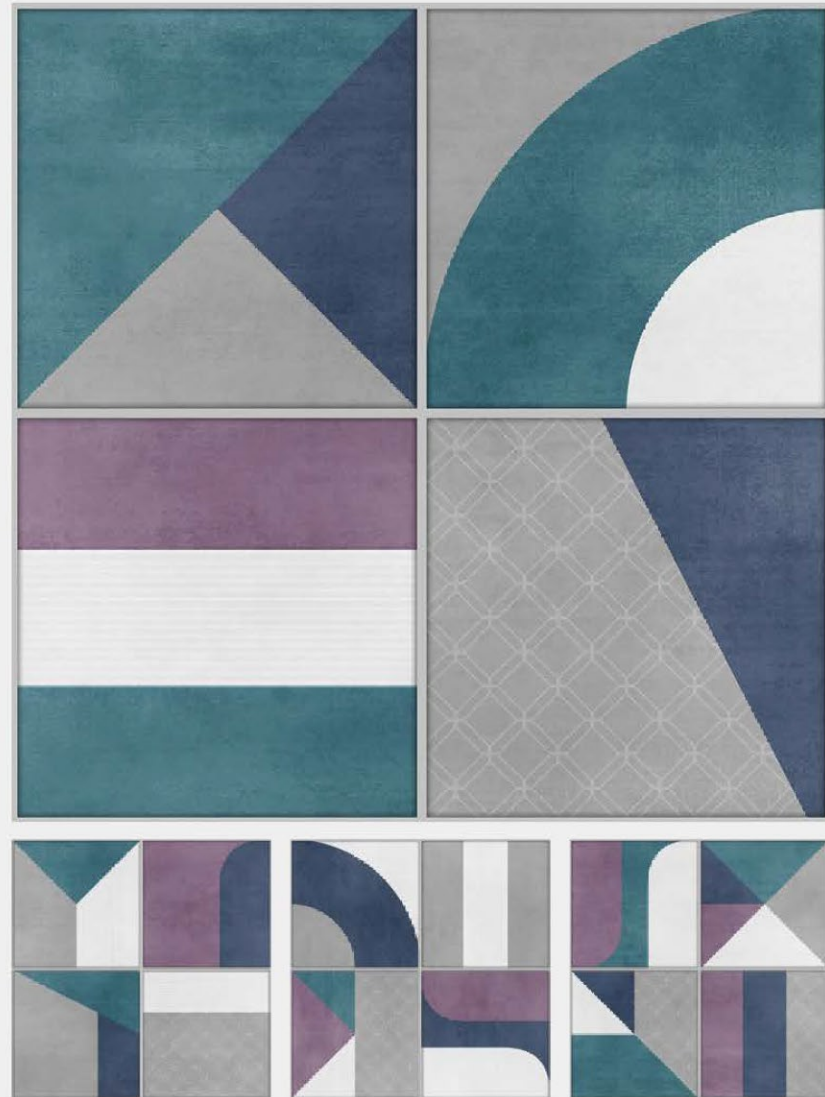

ARVS - 217

RANDOM

300 x 300mm

wall

indoor wall
covering

outdoor wall
covering

Wall and Floor
Purpose

Luster
Effect