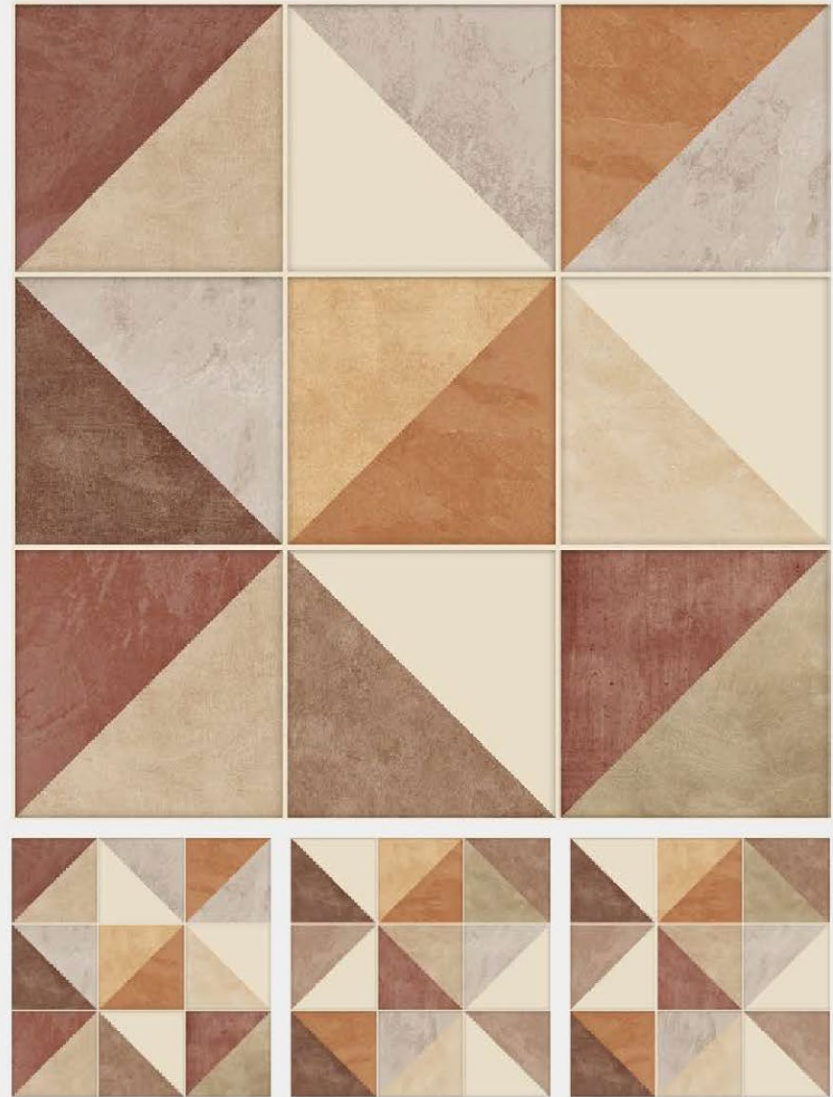

300 x 300mm

wall

indoor wall  
covering

outdoor wall  
covering

Wall and Floor  
Purpose

ARVS - 117

RANDOM

300 x 300mm