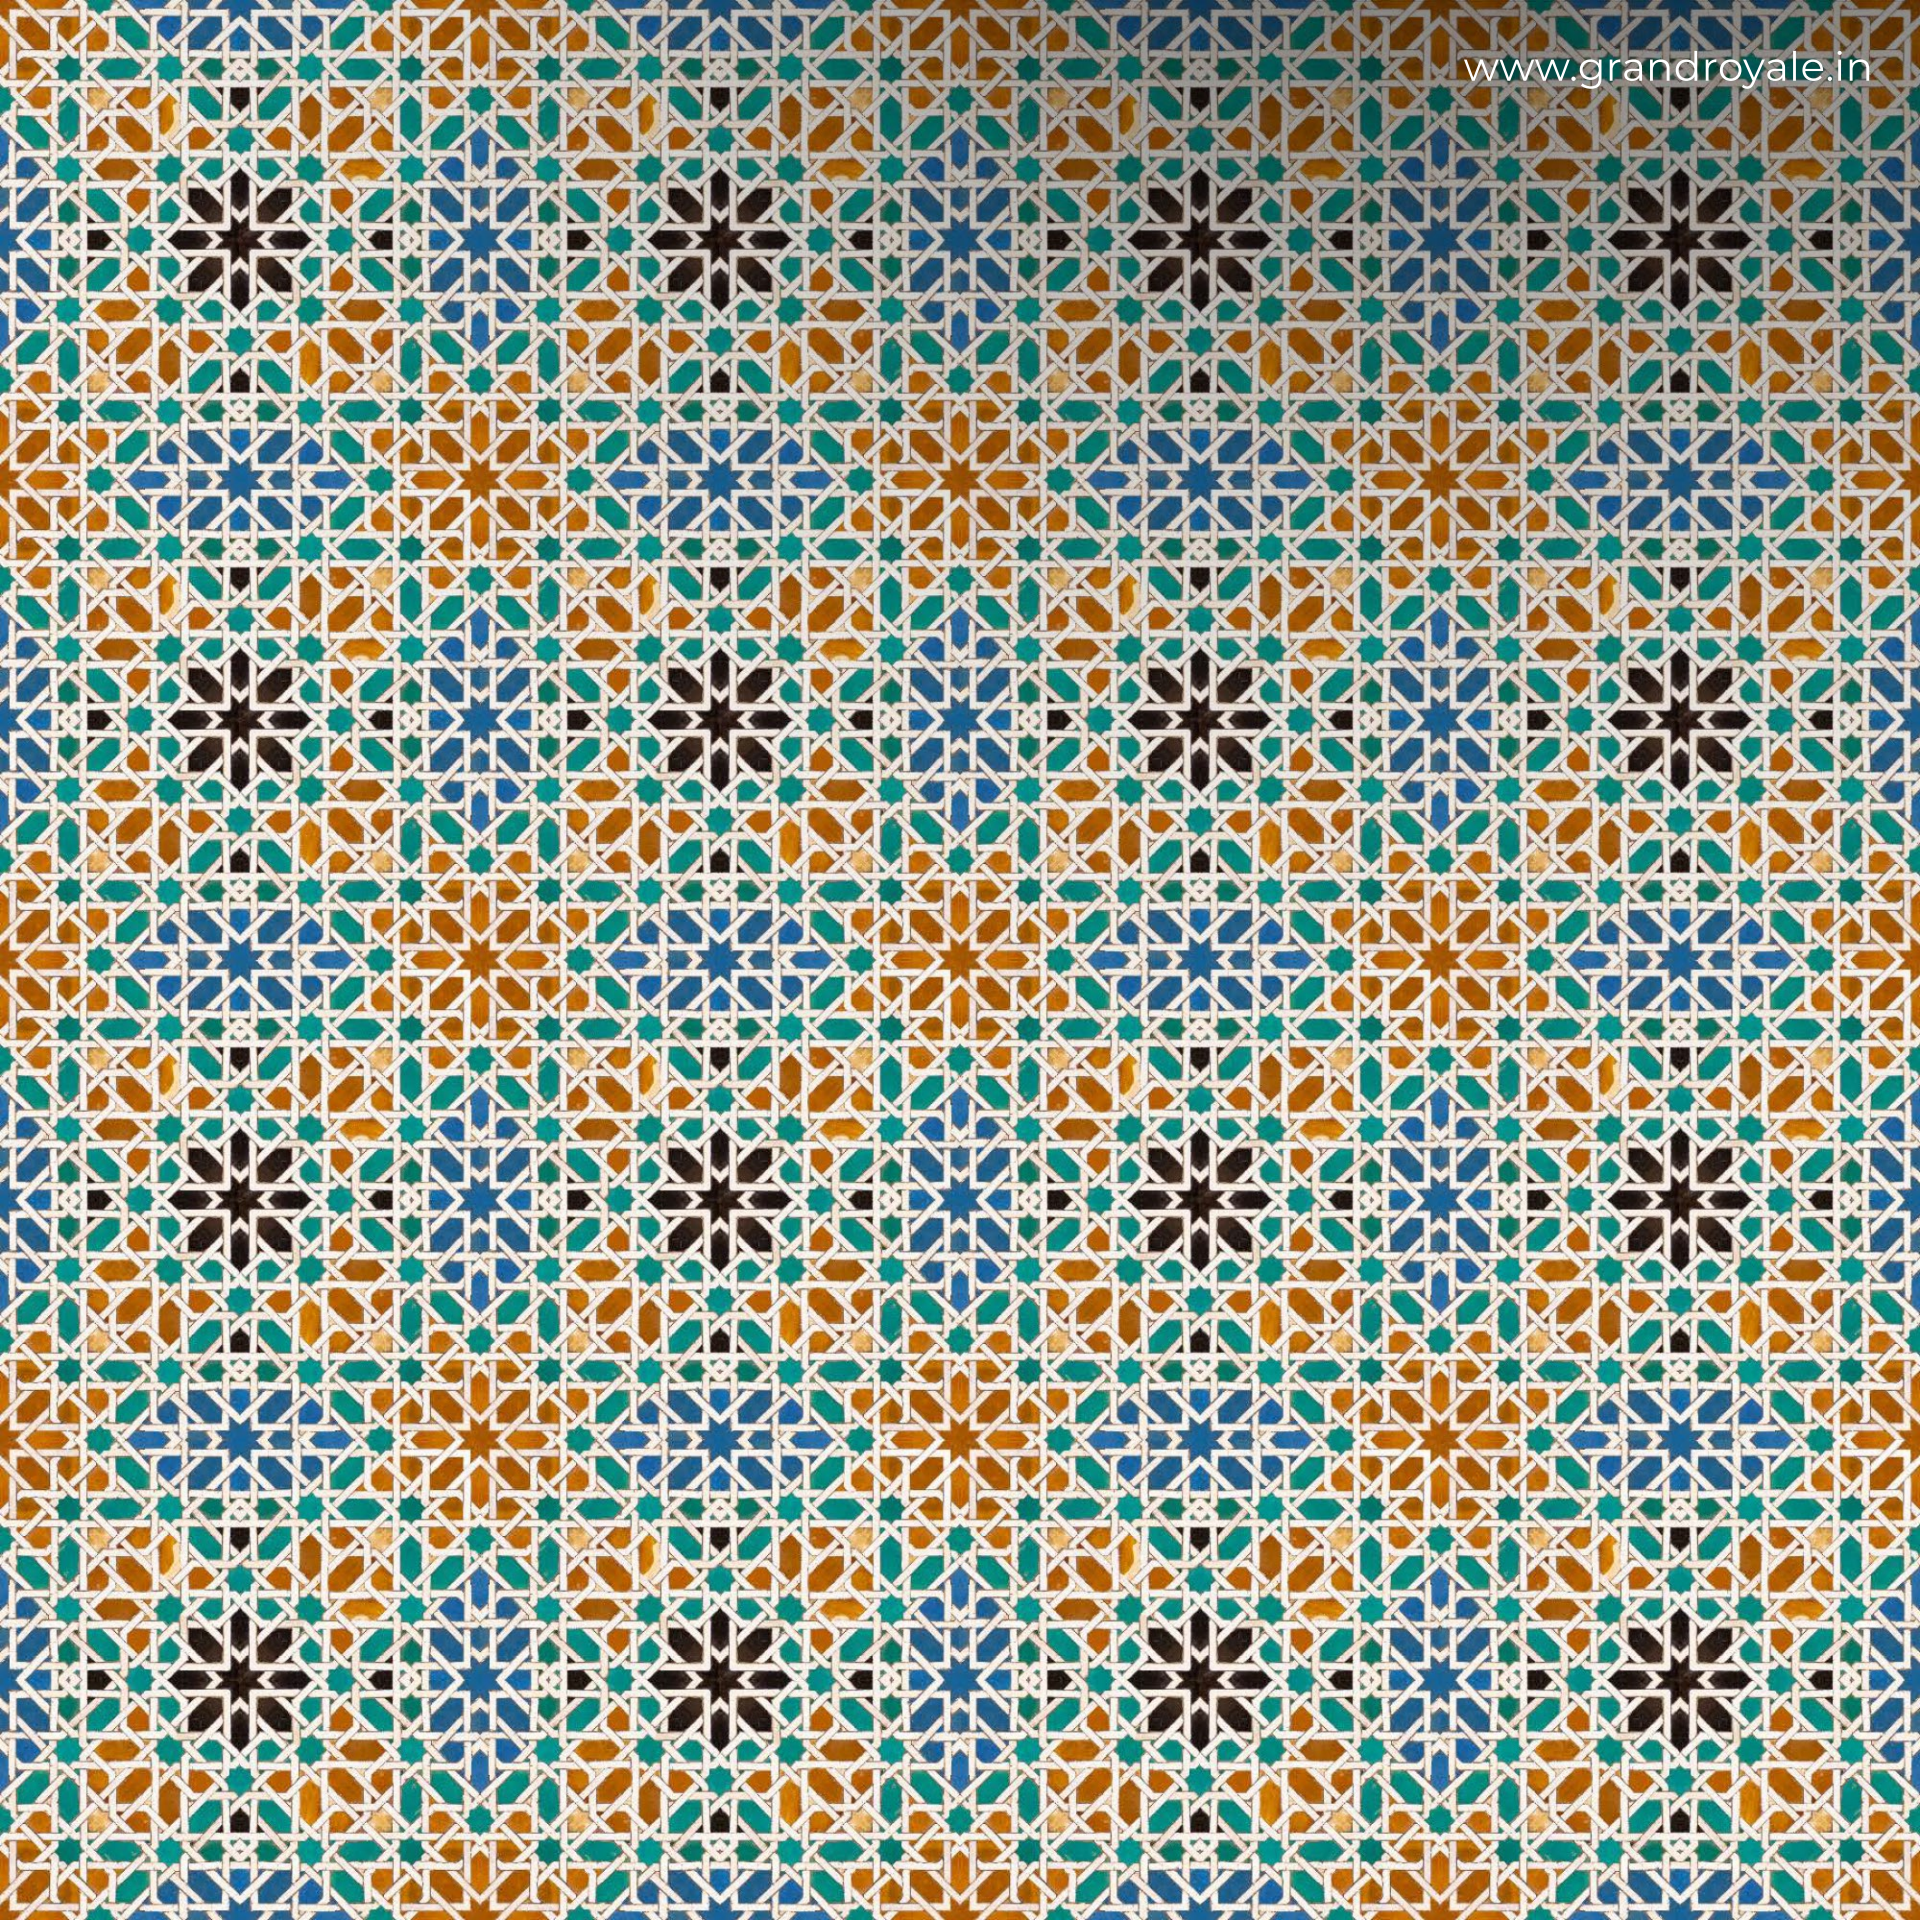

CARVING

Wall

indoor wall  
covering

outdoor wall  
covering

Wall and Floor  
Purpose

300 x 300mm

ARVS-237

300 x 300mm