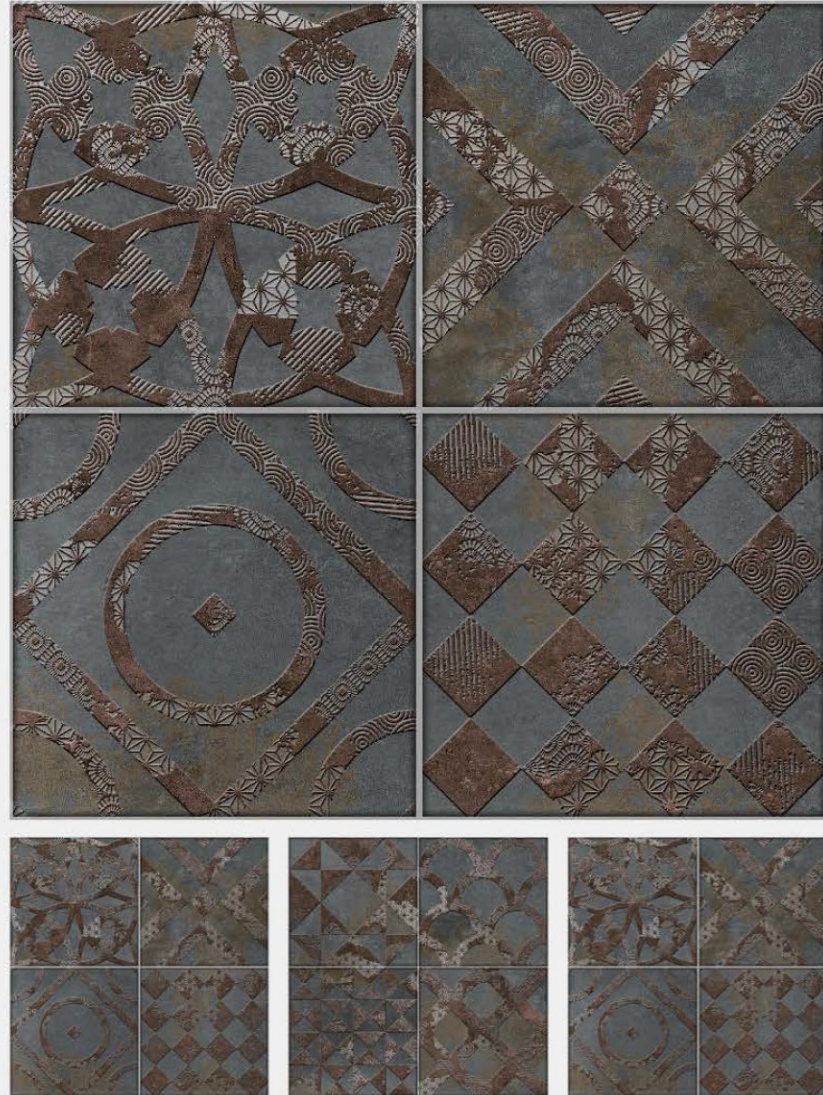

**CARVING**

wall

indoor wall  
covering

outdoor wall  
covering

Wall and Floor  
Purpose

300 x 300mm

ARVS - 227

RANDOM