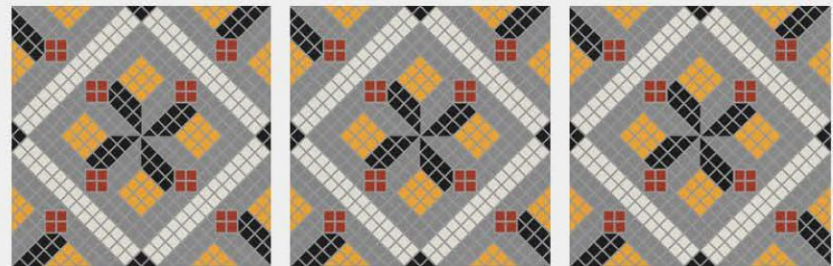

ARVS - 233

CARVING

wall

indoor wall
covering

outdoor wall
covering

Wall and Floor
Purpose

300 x 300mm