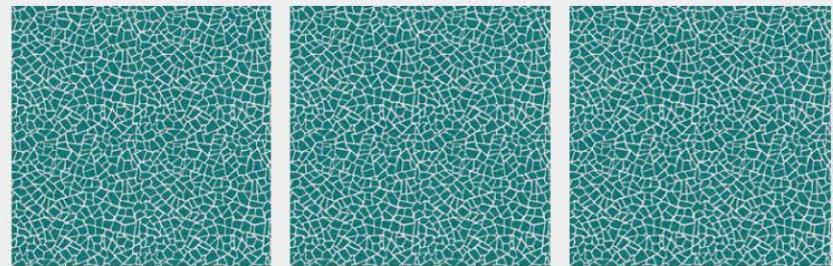

RANDOM

300 x 300mm

mat

indoor wall  
covering

outdoor wall  
covering

Wall and Floor  
Purpose

Luster  
Effect

ARVS - 226