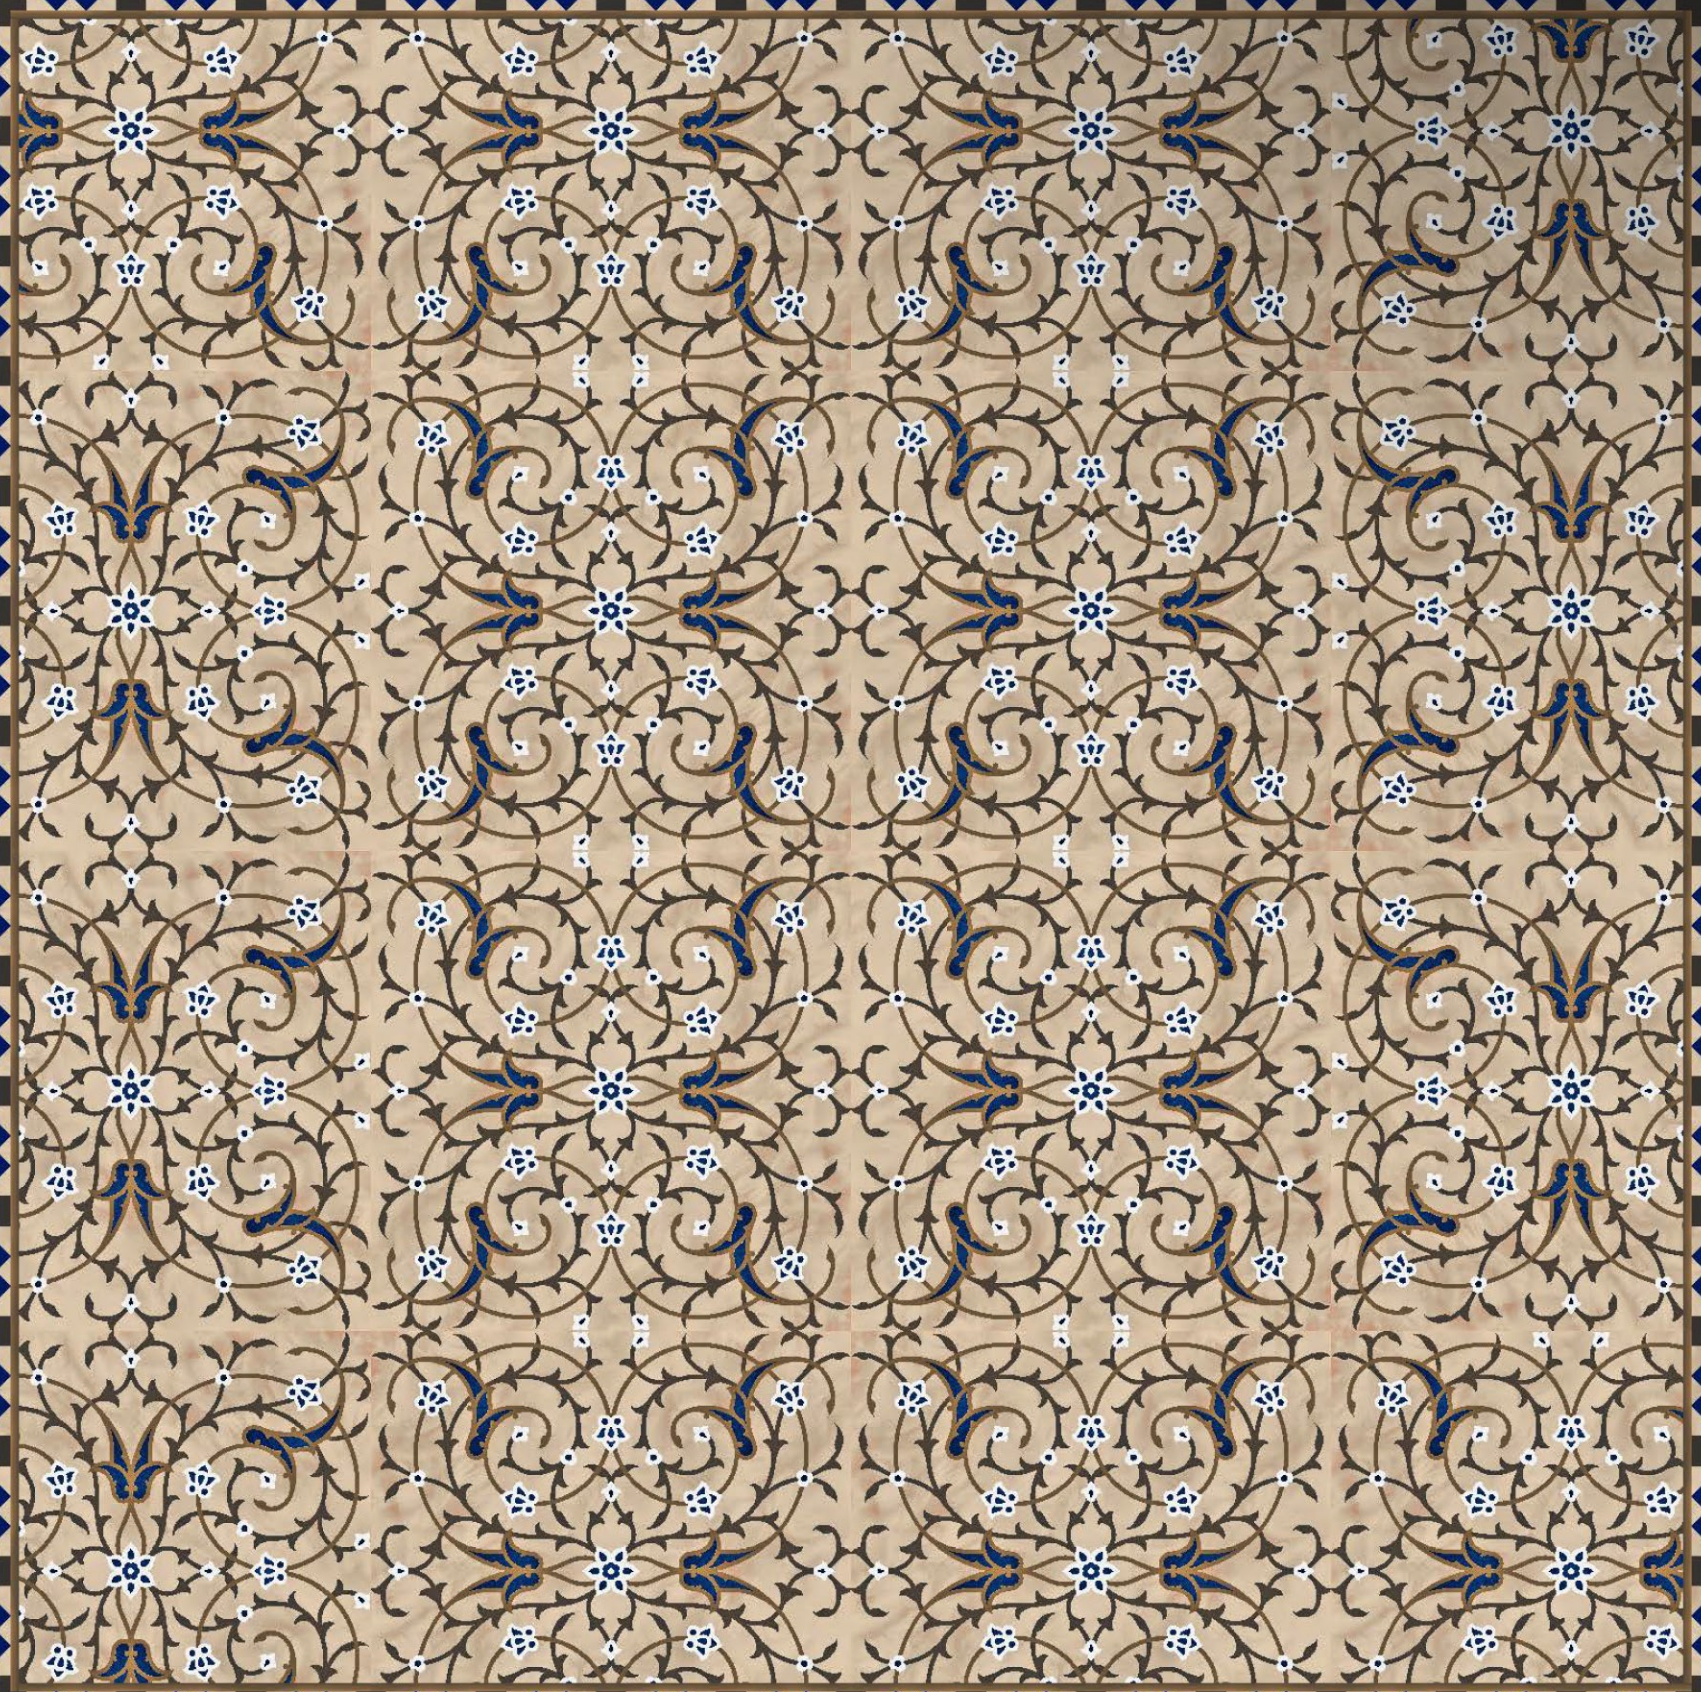

indoor wall  
covering

outdoor wall  
covering

Wall and Floor  
Purpose

300 x 300mm

ARVS - 239

300 x 300mm

wall

indoor wall  
covering