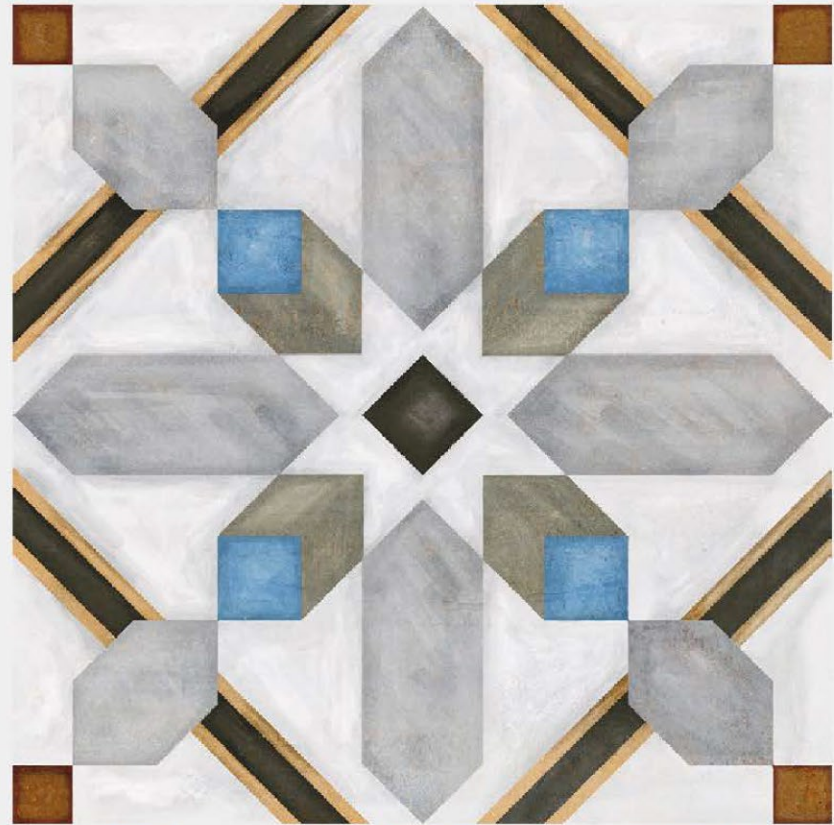

ARVS - 222

RANDOM

300 x 300mm

anti-slip

indoor wall covering

outdoor wall covering

Wall and Floor Purpose

Taster Effect