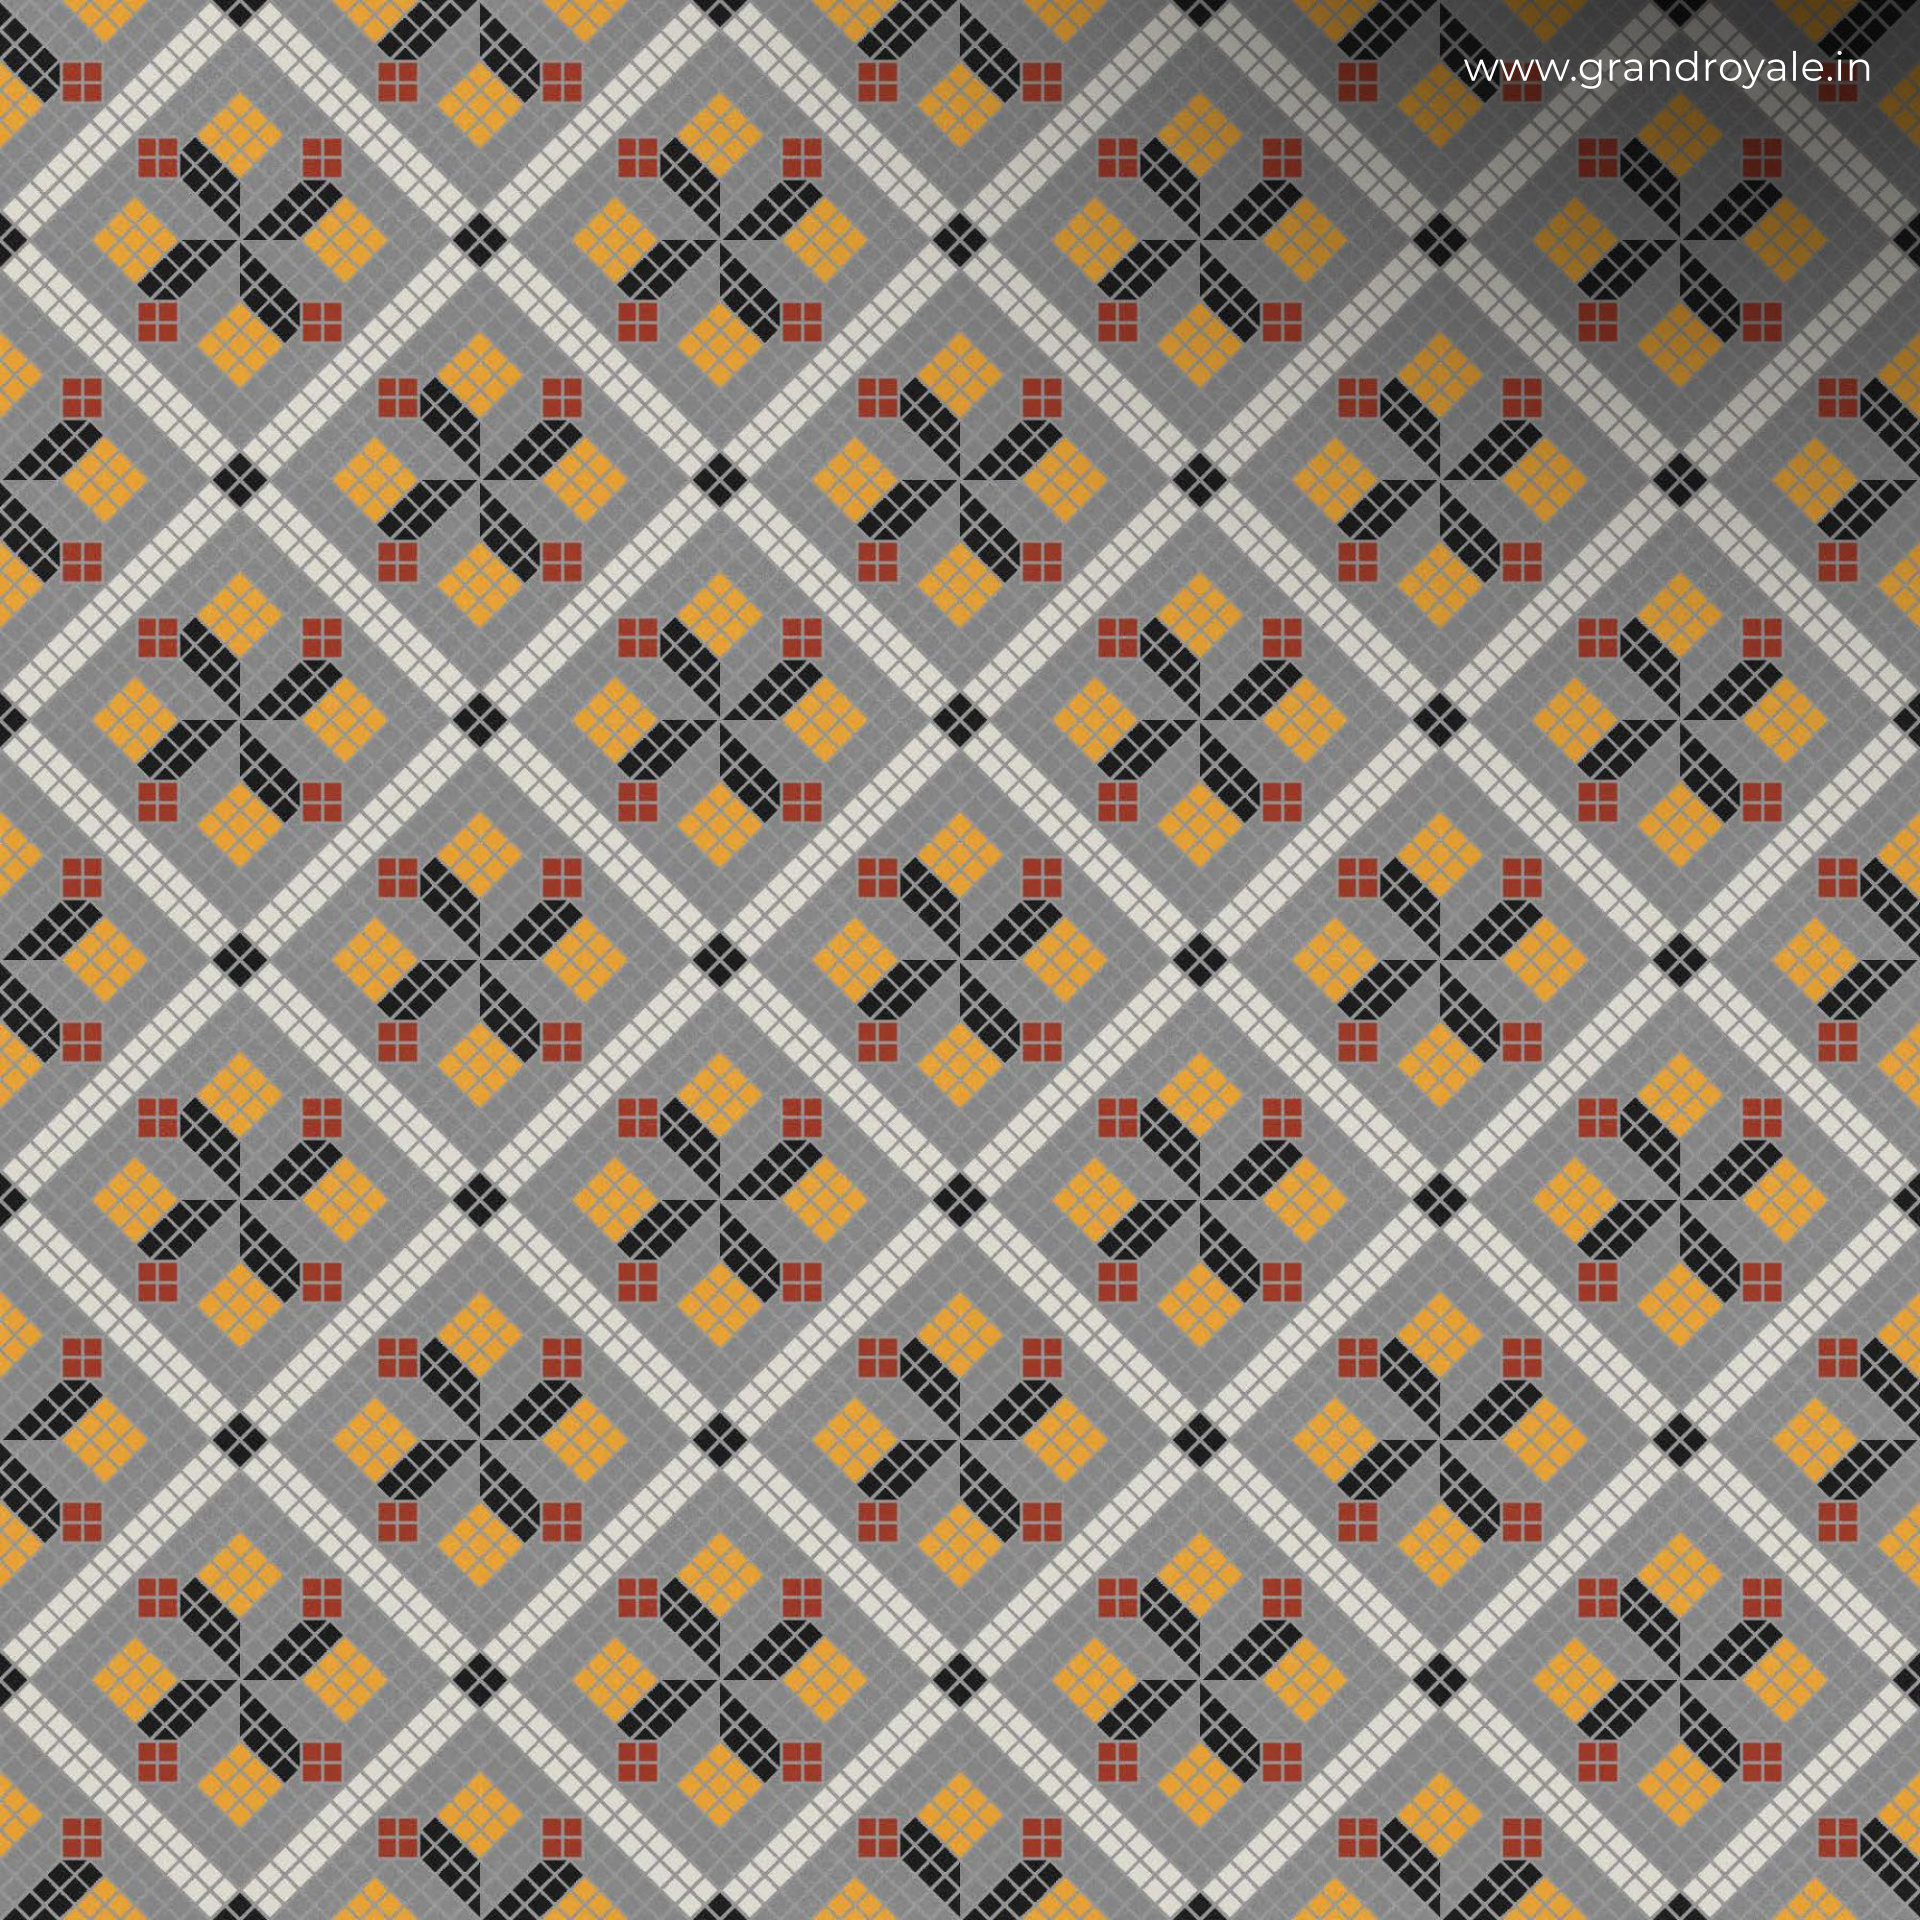

## ARVS - 233

**CARVING**

wall

indoor wall  
covering

outdoor wall  
covering

Wall and Floor  
Purpose

300 x 300mm