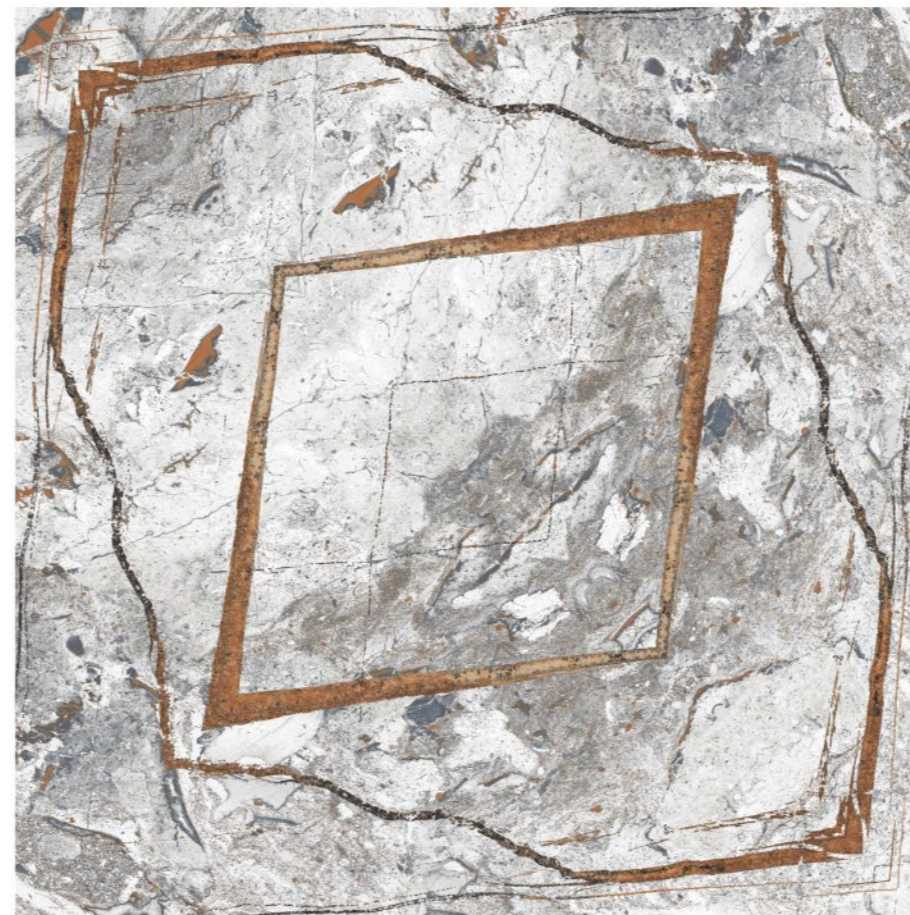

Use for
Floor

4mm Spacer
Recommended

MOSCOW
COLLECTION

SIZE :
600x600mm

FINISH :
GLOSSY

COLOMBO BIANCO

COLOMBO GREY DECOR

COLOMBO GREY