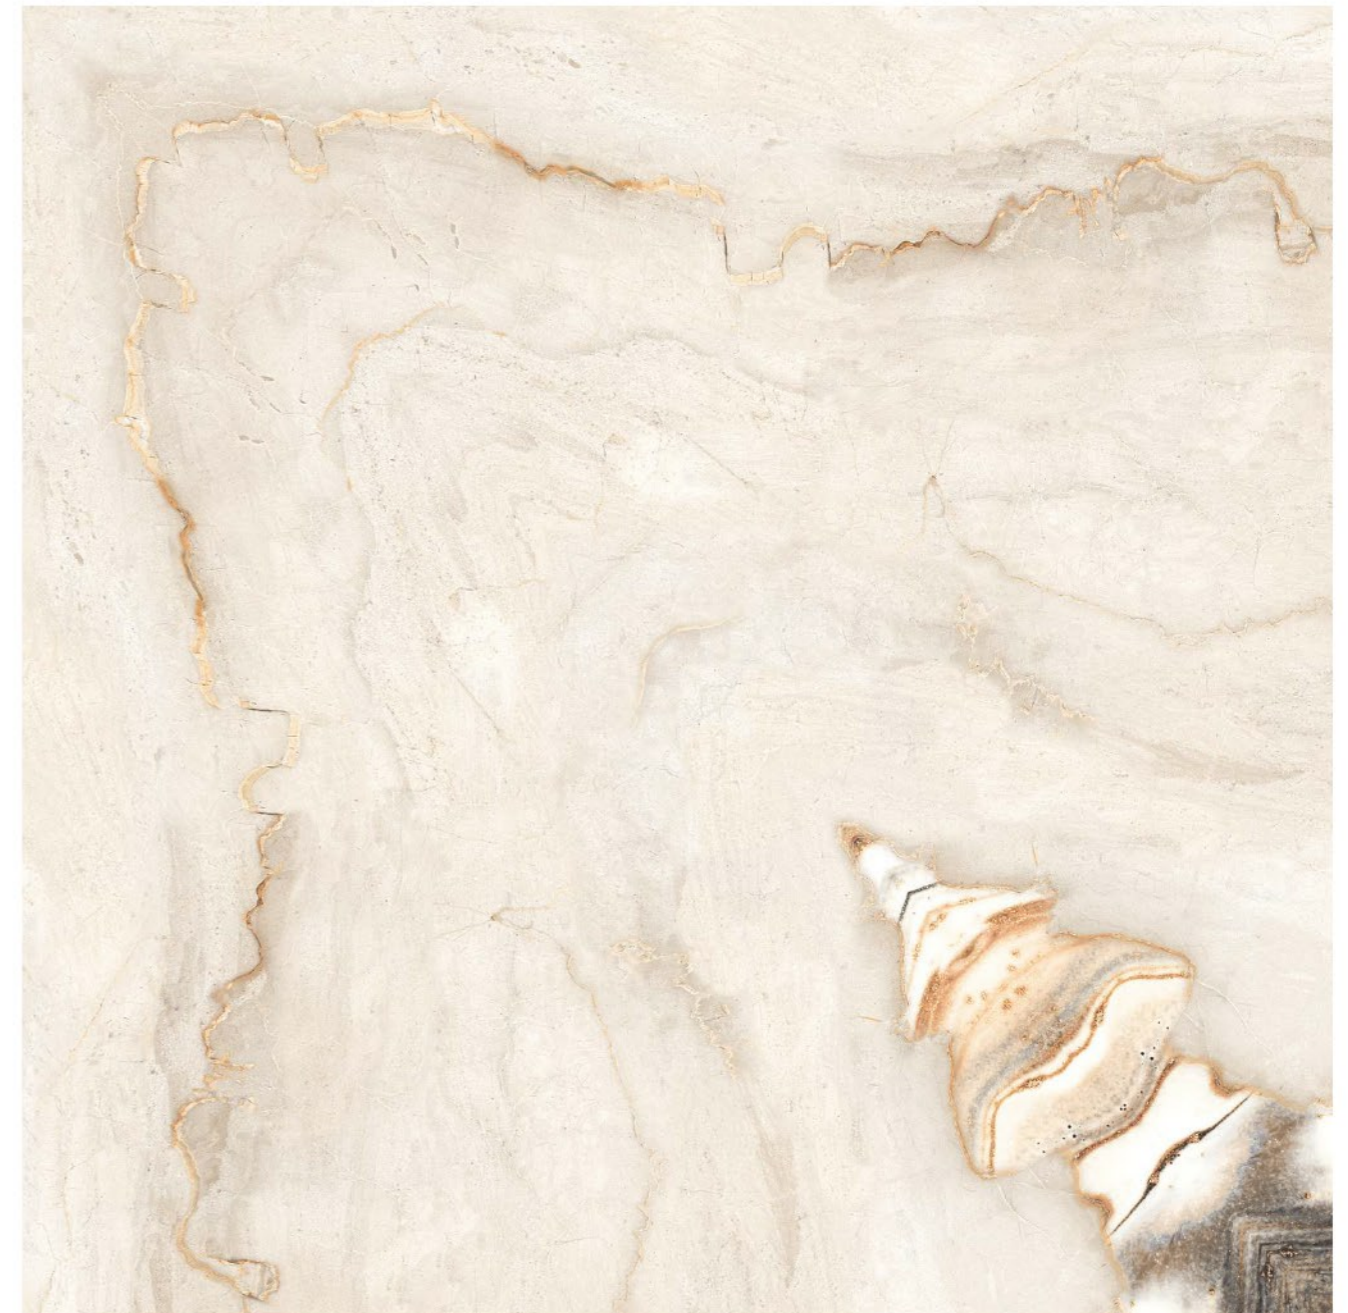

MOSCOW
COLLECTION

SIZE :
600x600mm

FINISH :
GLOSSY

AMRON BEIGE

AMRON BEIGE DECOR

Use for
Wall

Use for
Floor

4mm Spacer
Recommended