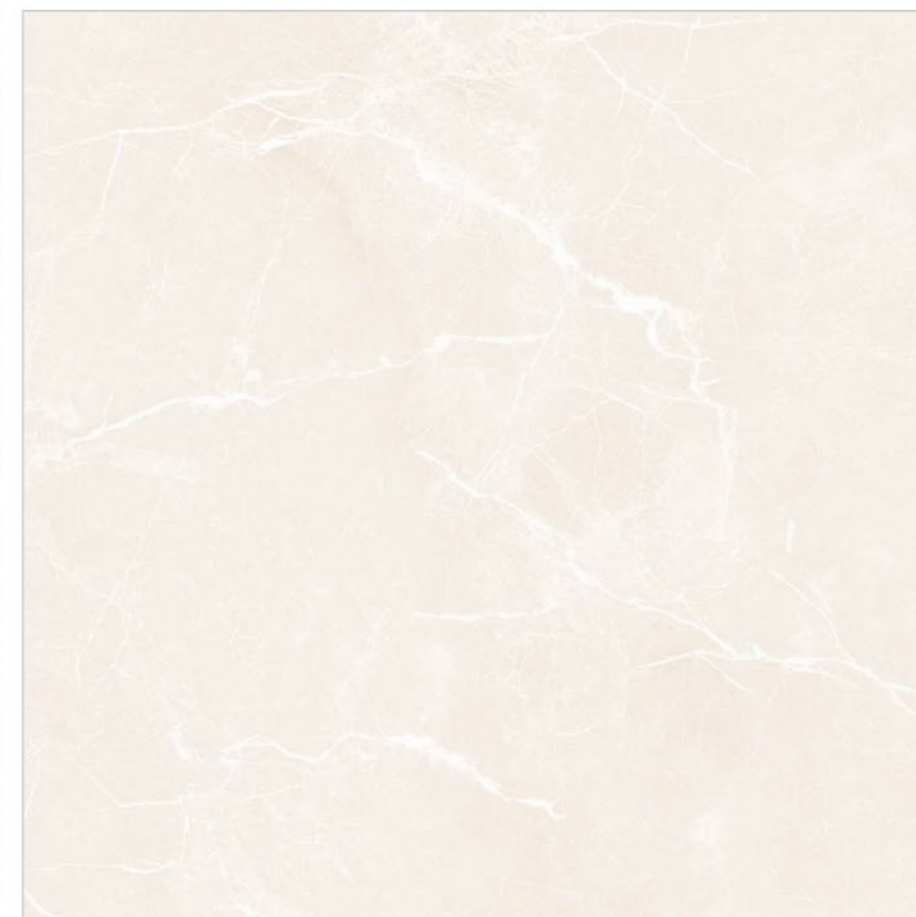

MOSCOW
COLLECTION

SIZE :
600x600mm

FINISH :
GLOSSY

ANGEL BEIGE

ANGEL BROWN

ANGEL CREMA

Use for
Wall

Use for
Floor