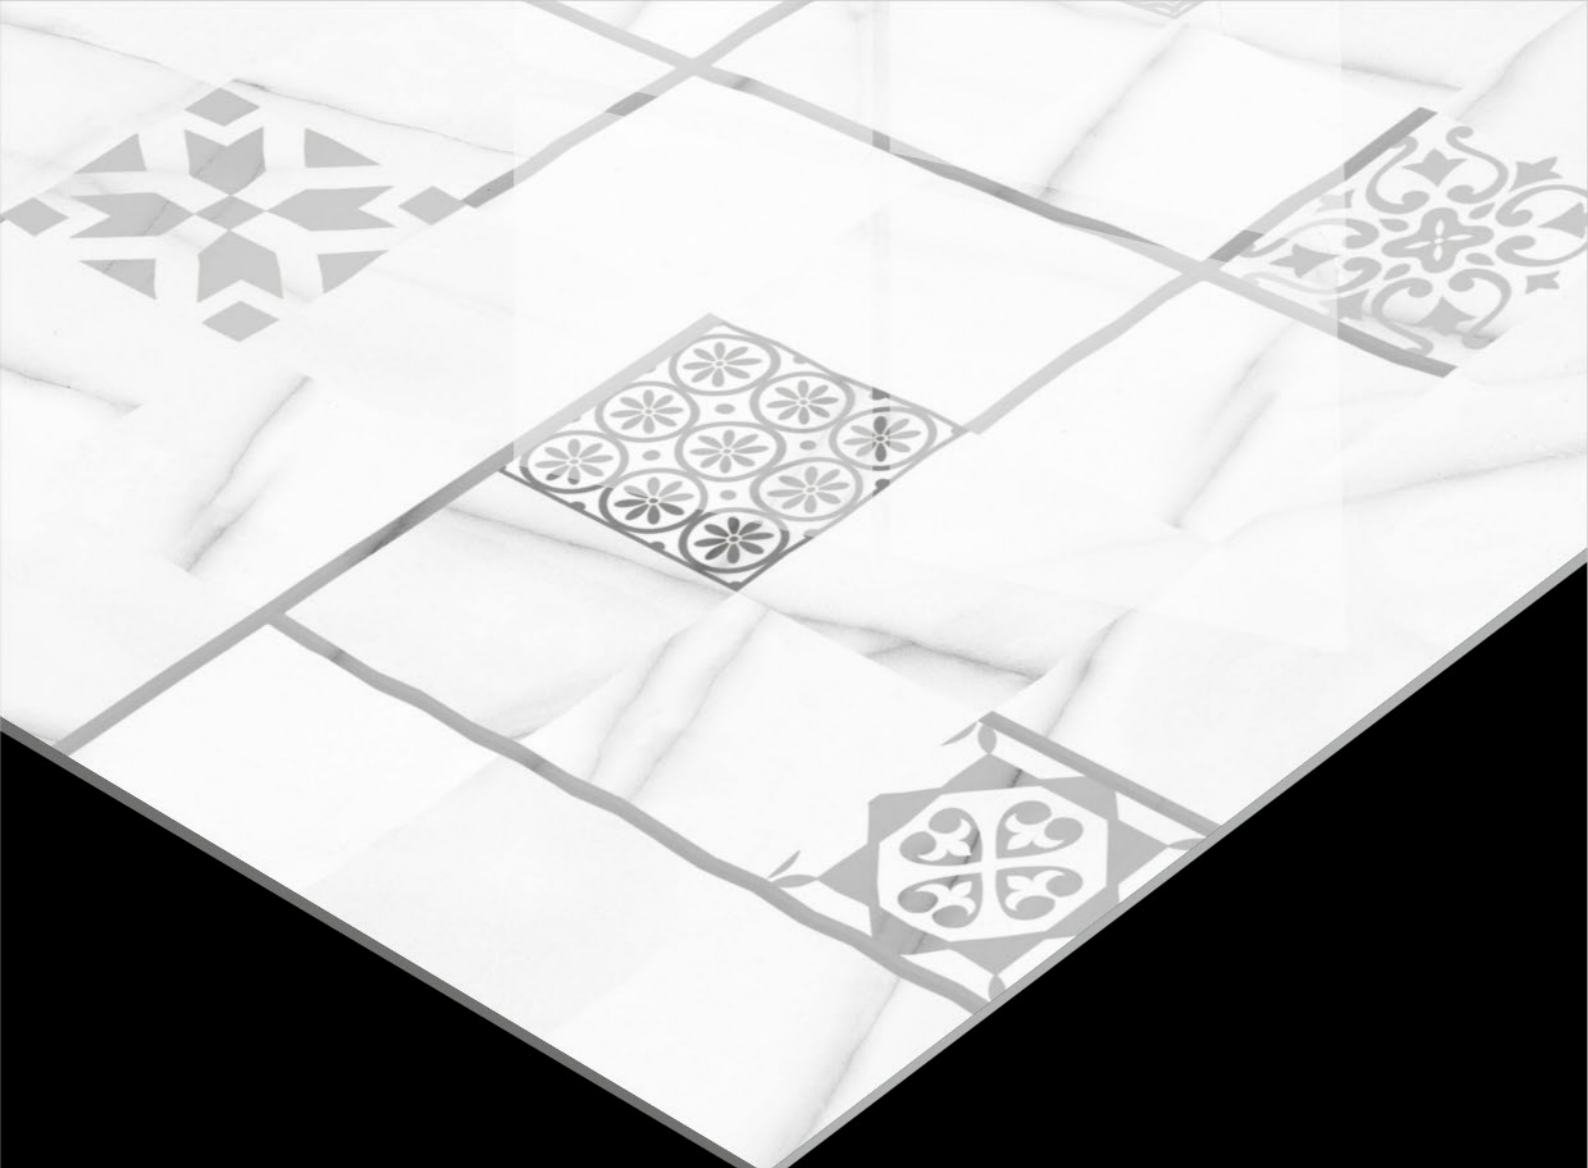

TECH- NICAL SPACES

FEATURES

- Long Durability
- Easy to Clean
- Impact Resistance
- Frost Resistance
- Low Water Absorption
- Dimensional Stability
- Hygienic Surface
- Fire Resistance
- Chemical Resistance
- Easy Installation
- Thermal Shock Resistance
- Cracking Resistance

- Residential
- Commercial Building
- Hotel, Café & Restaurant
- Gymnasium
- Hospital
- Airport
- Hall & Corridor
- Super Market & Mall
- School & College
- Industry
- Spa & Wellness Centres
- Religious Place