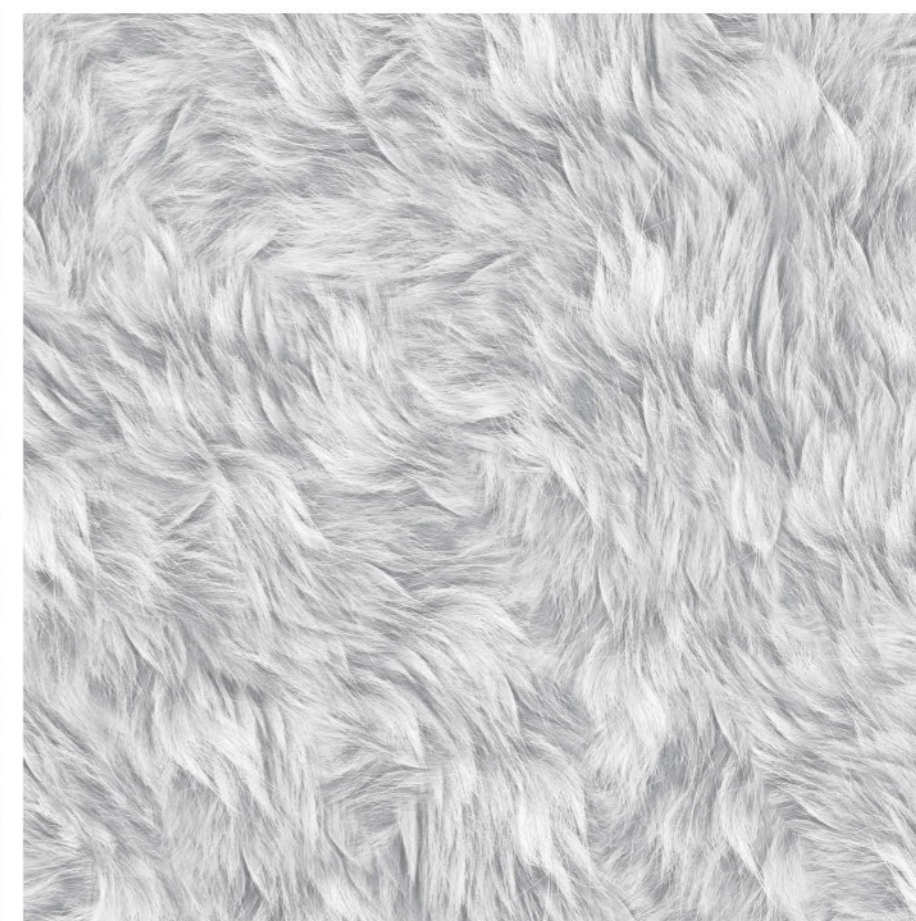

SHELL WHITE

SHELL GREY DECOR

SHELL GREY

Use for
Wall

Use for
Floor

4mm Spacer
Recommended

MOSCOW
COLLECTION

SIZE :
600x600mm