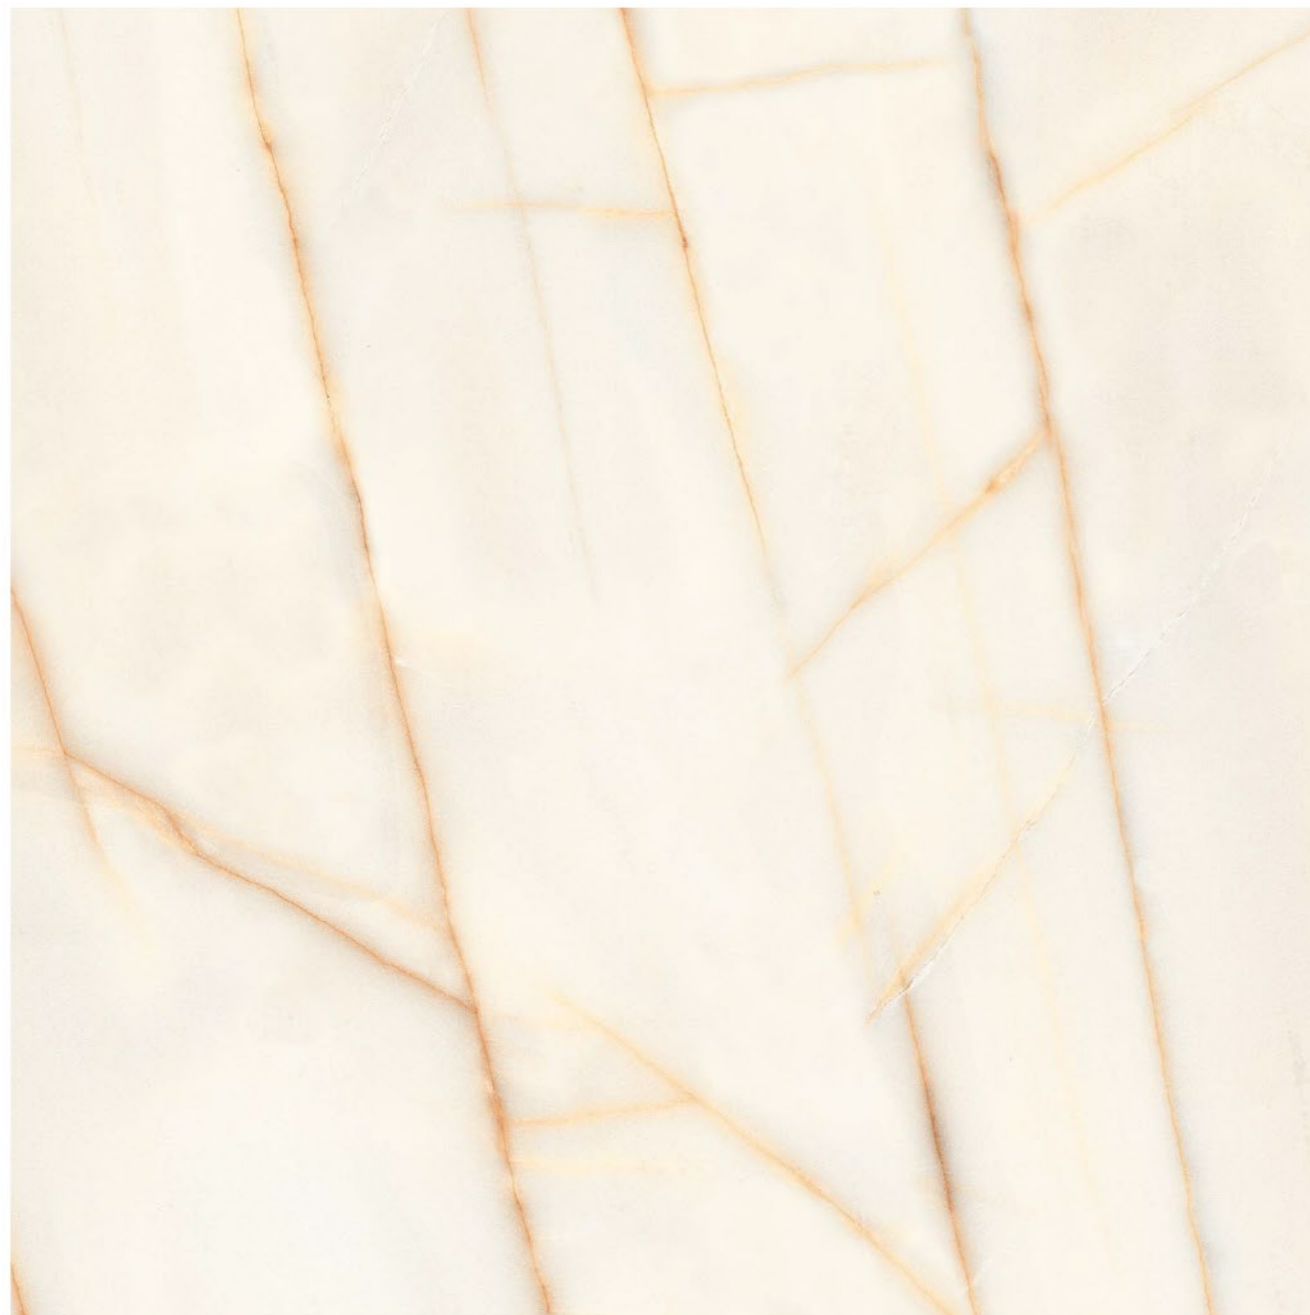

MOSCOW
COLLECTION

SIZE :
600x600mm

FINISH :
GLOSSY

JASMINE CREMA