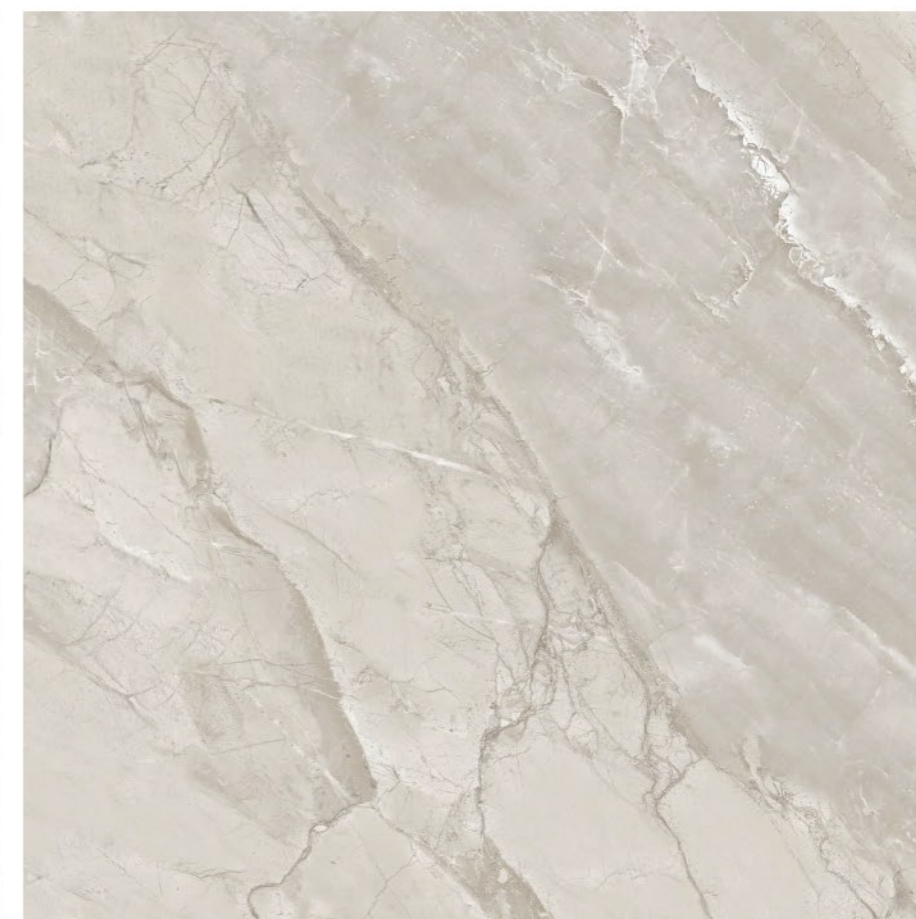

Use for
Wall

Use for
Floor

4mm Spacer
Recommended