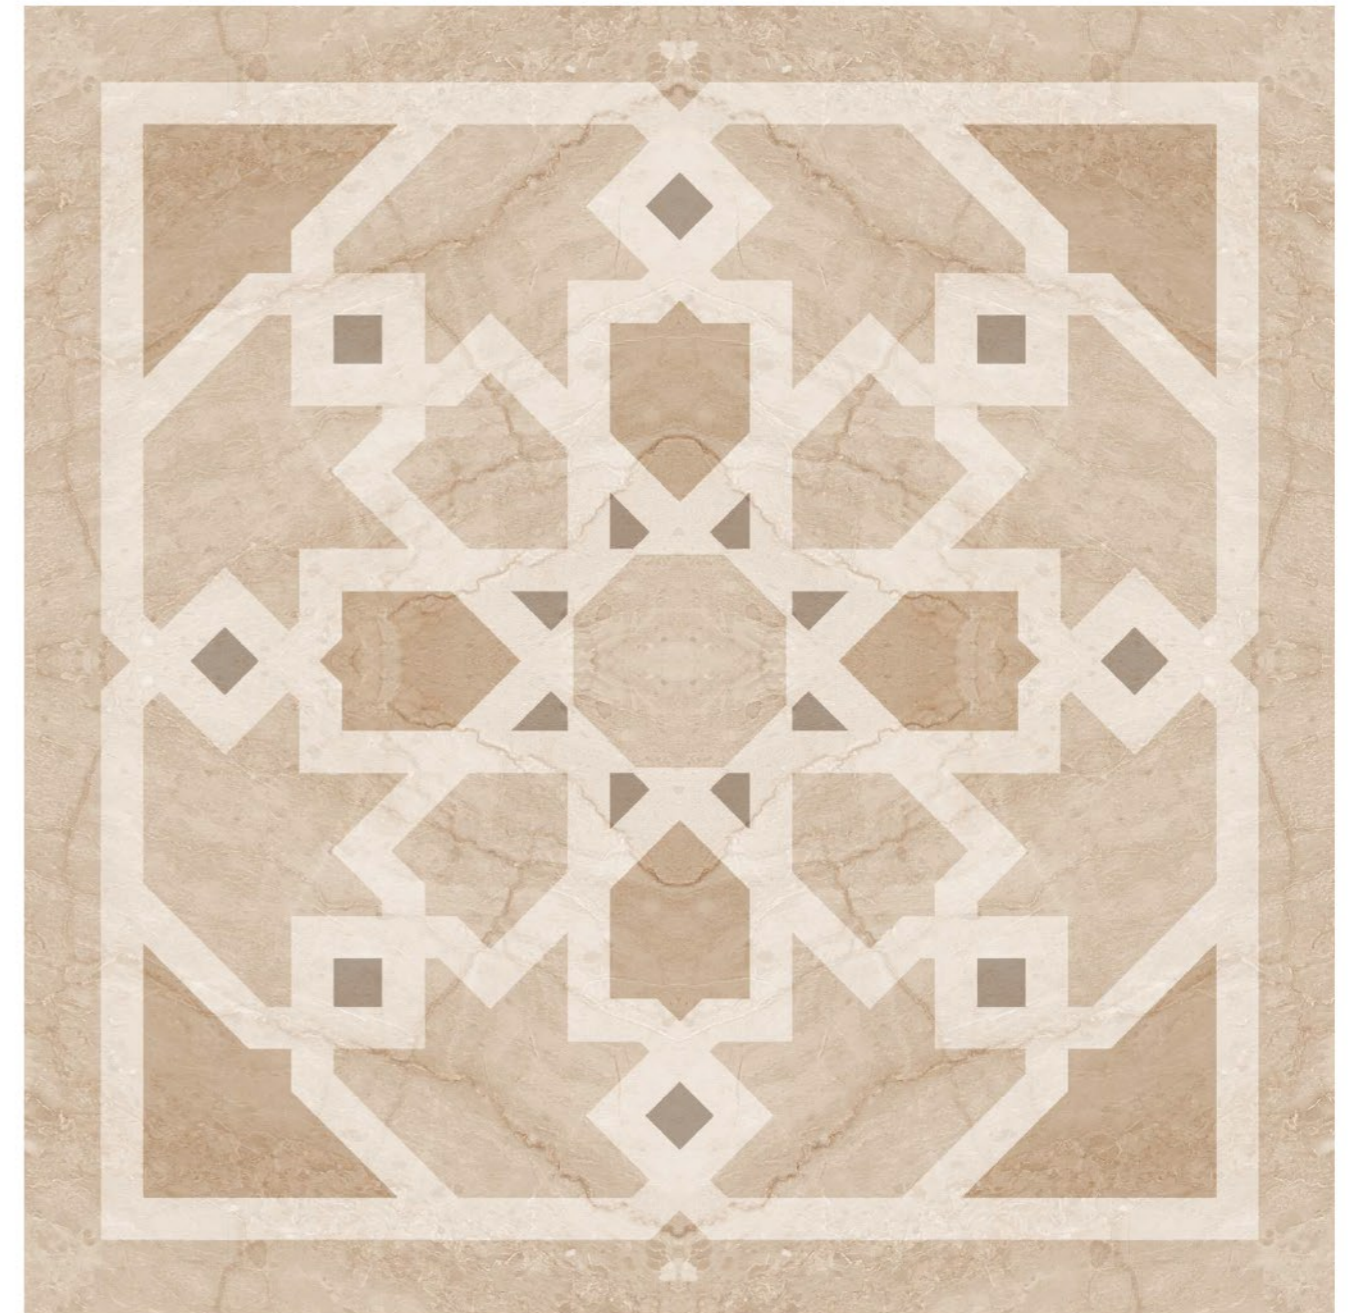

Use for
Floor

4mm Spacer
Recommended

MOSCOW
COLLECTION

SIZE :
600x600mm

FINISH :
GLOSSY

AVENUE BROWN

AVENUE BROWN DECOR

Use for
Wall