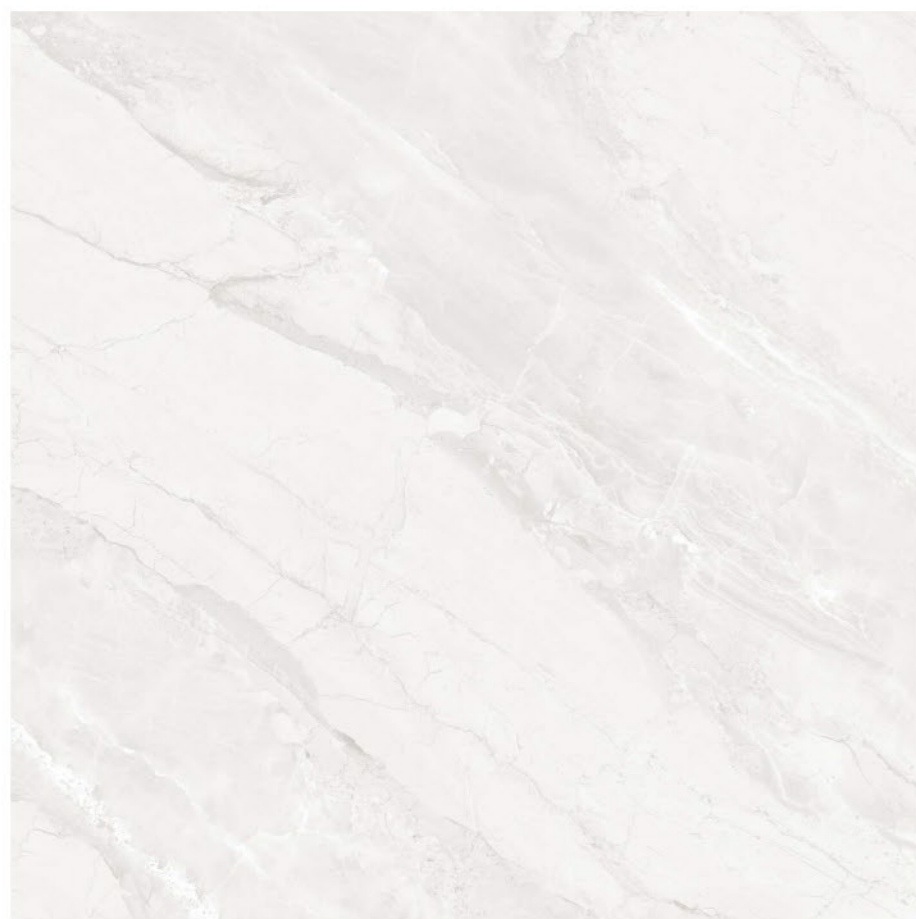

HAVANA NATURAL DECOR

Use for
Wall

Use for
Floor

4mm Spacer
Recommended

MOSCOW
COLLECTION

SIZE :
600x600mm

FINISH :
GLOSSY

HAVOK BIANCO