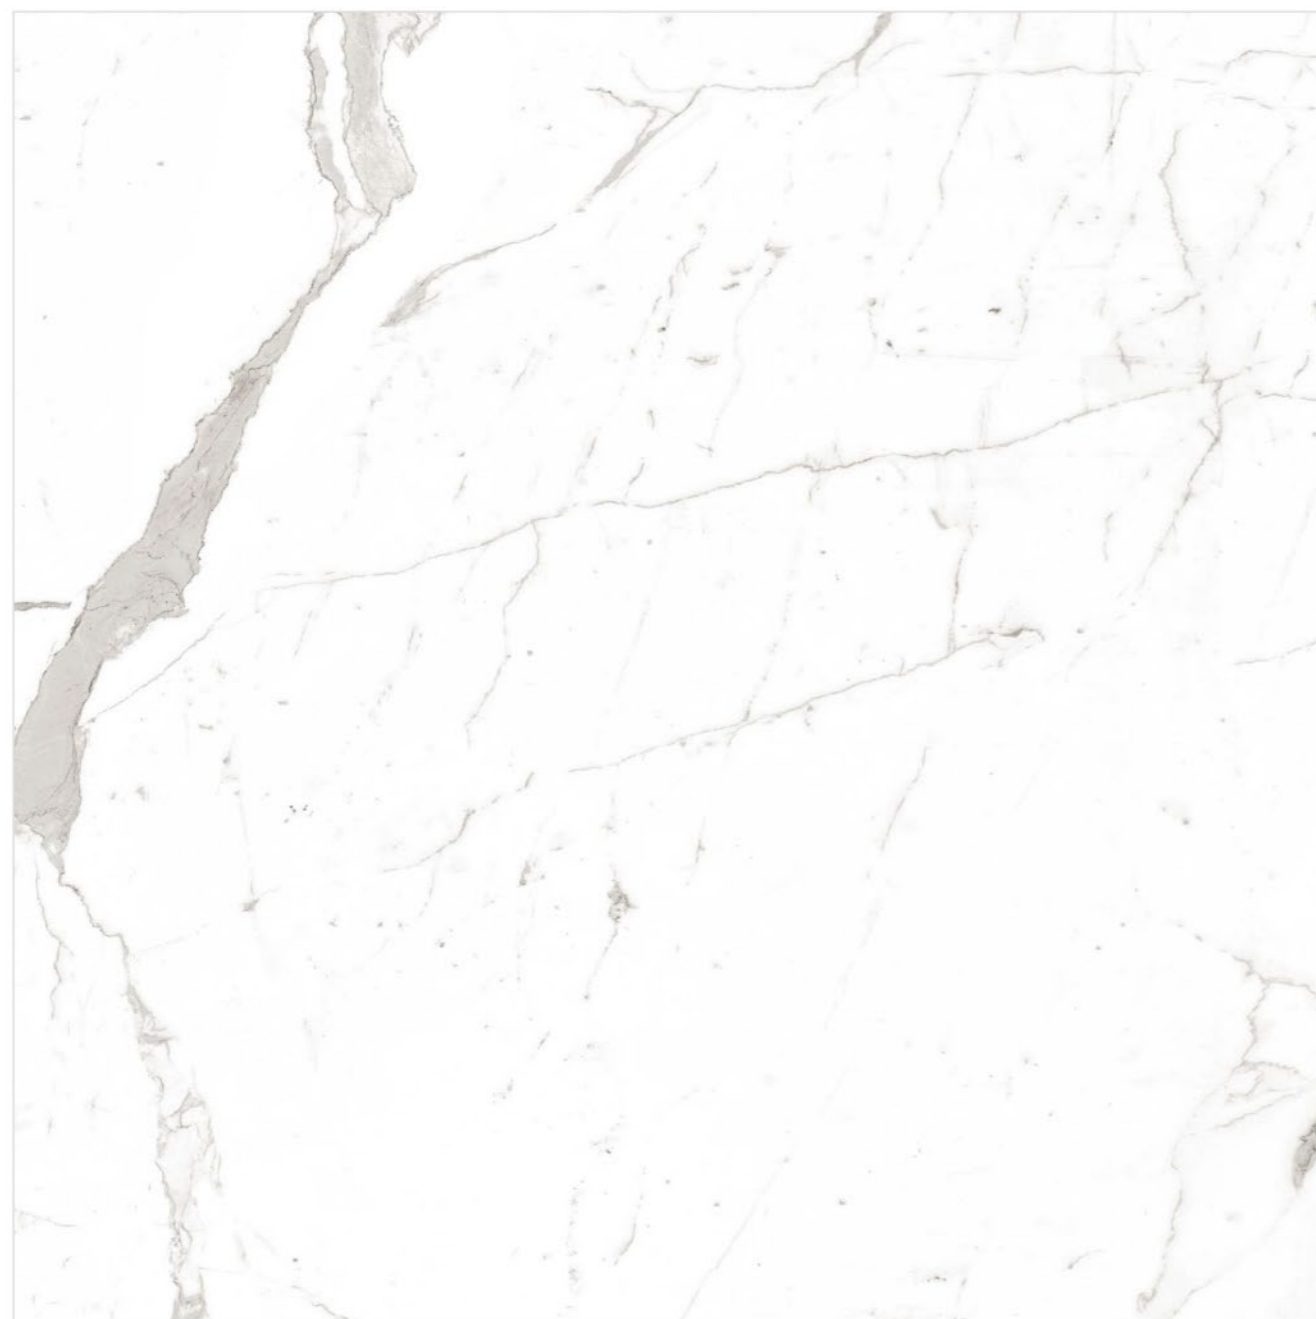

MOSCOW
COLLECTION

SIZE :
600x600mm

FINISH :
GLOSSY