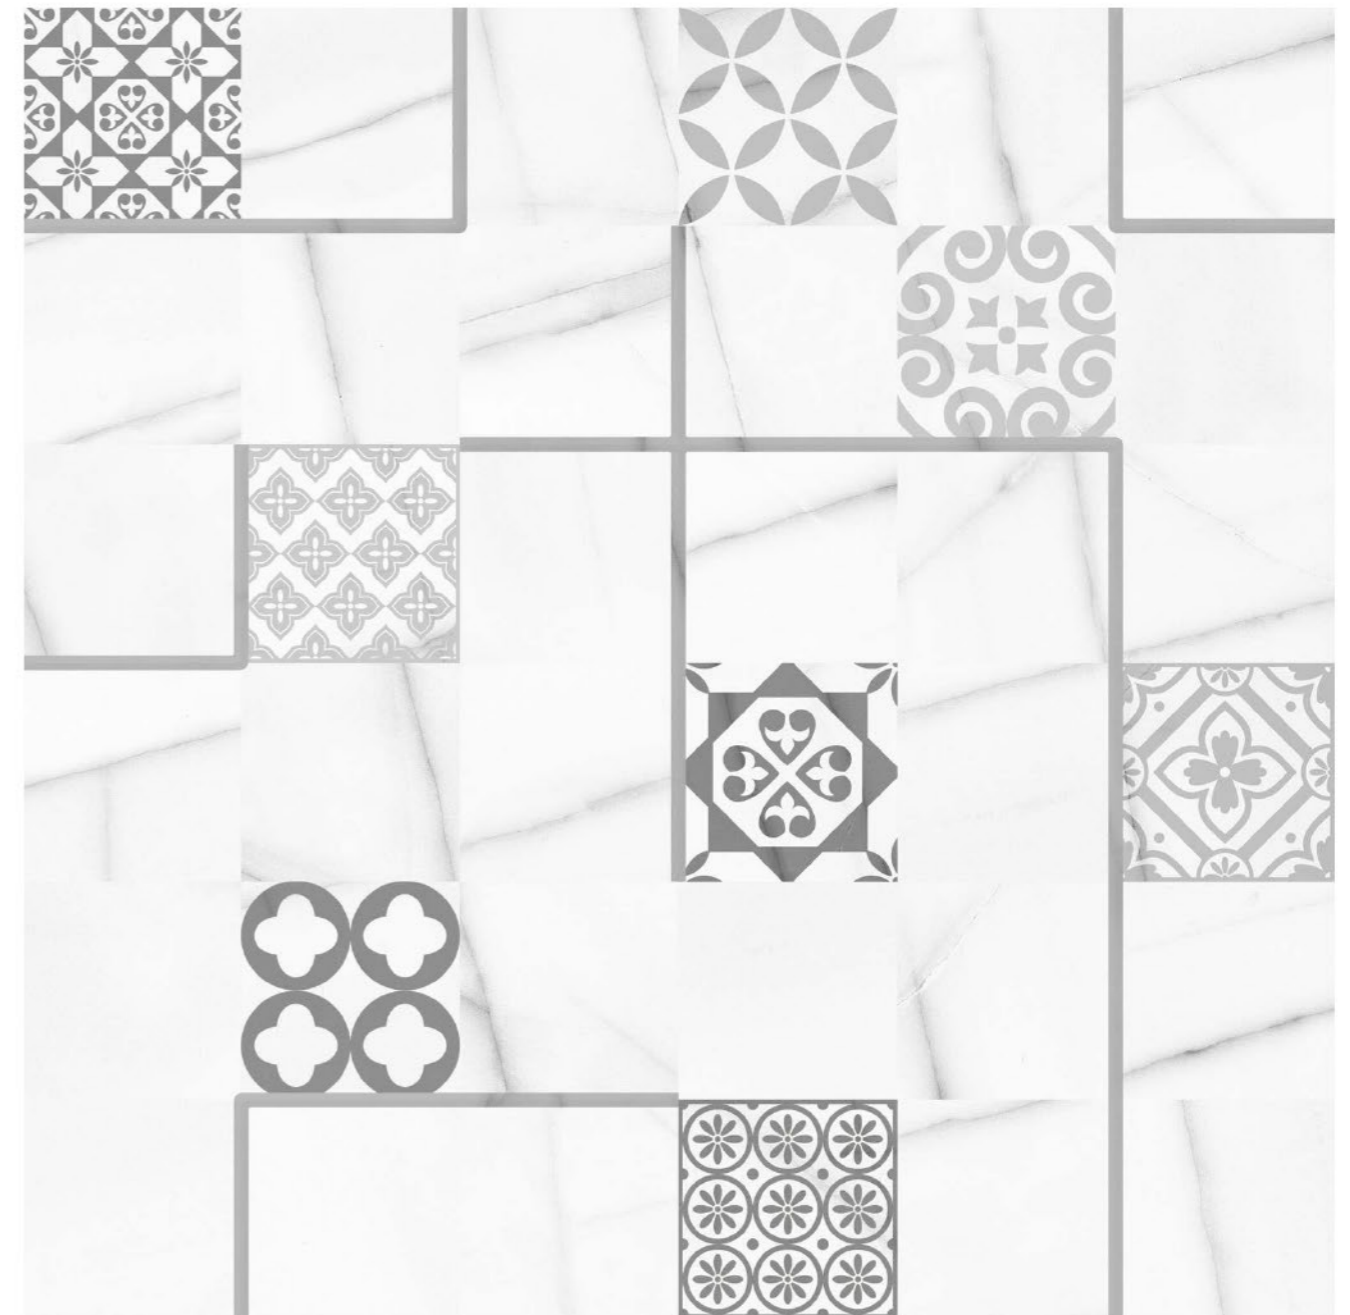

MOSCOW
COLLECTION

SIZE :
600x600mm

FINISH :
GLOSSY

JASMINE WHITE

JASMINE WHITE DECOR

Use for
Wall

Use for
Floor

4mm Spacer
Recommended