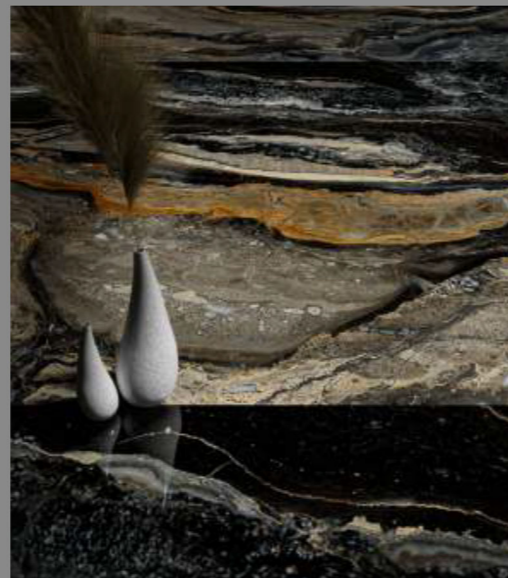

800x1600MM
◆ THICKNESS 9MM