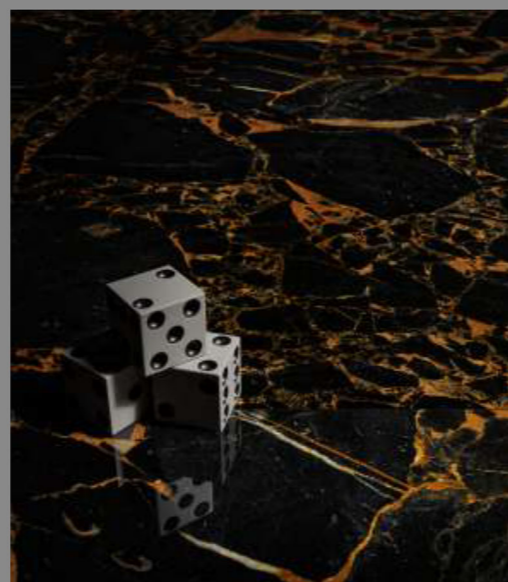

800x1600MM
◆ THICKNESS 9MM