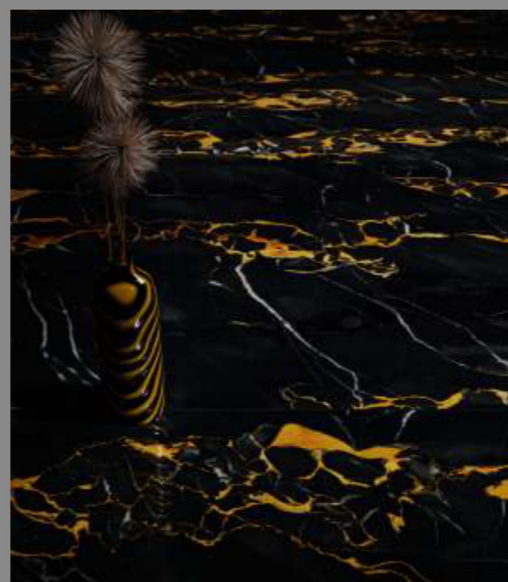

800x1600MM
◆ THICKNESS 9MM