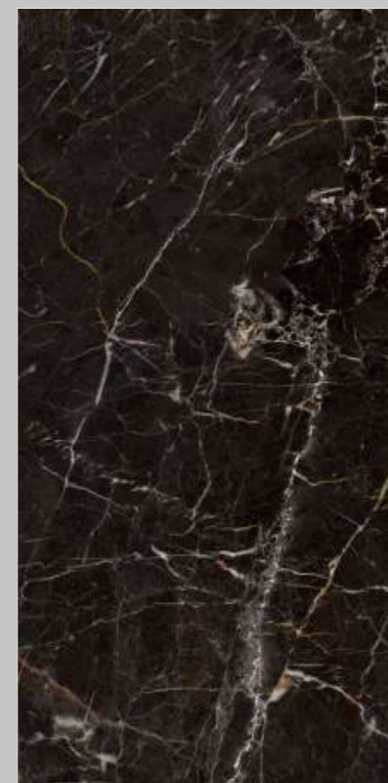

ASTRUS
GRIGIO

800x1600MM
◆ THICKNESS 9MM

RANDOM : 4