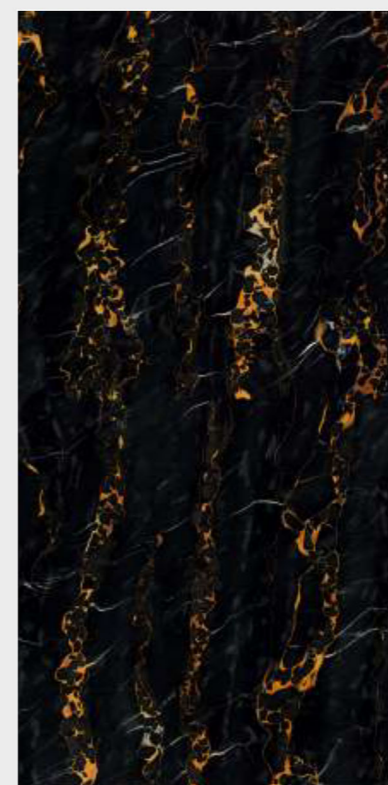

GOLDEN PORTORO

800x1600MM
◆ THICKNESS 9MM

RANDOM : 4