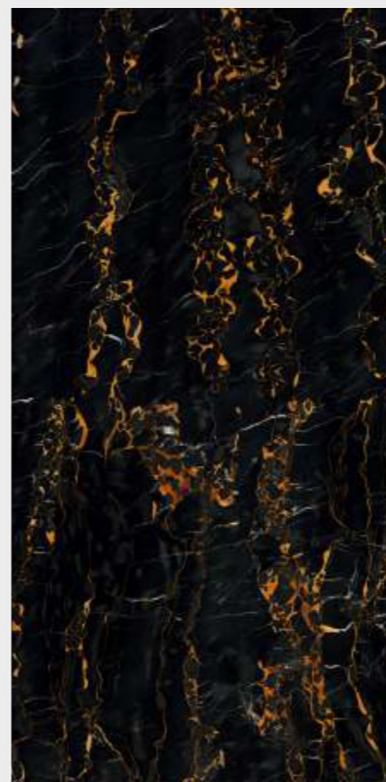

GOLDEN PORTORO

800x1600MM
◆ THICKNESS 9MM

RANDOM : 4