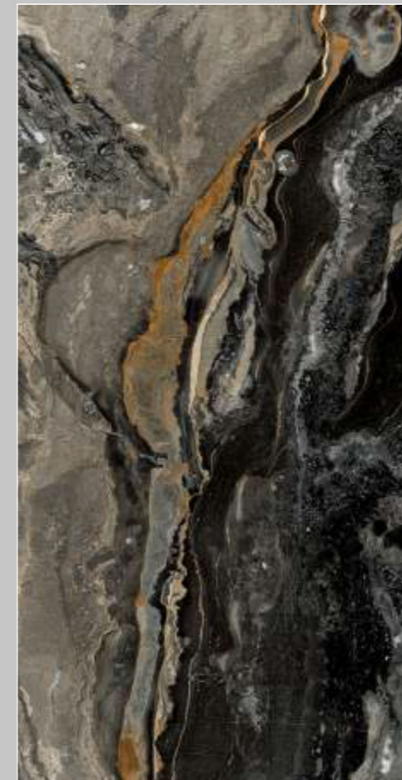

IROSTONEN NATURAL

800x1600MM
◆ THICKNESS 9MM

RANDOM : 3