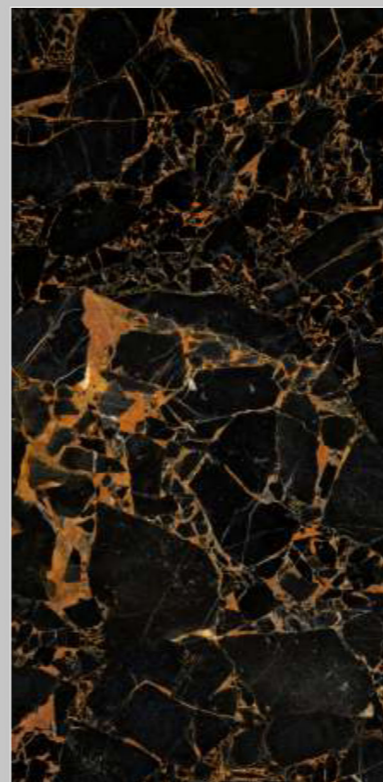

LUXURY BLACK

800x1600MM
◆ THICKNESS 9MM

RANDOM : 4