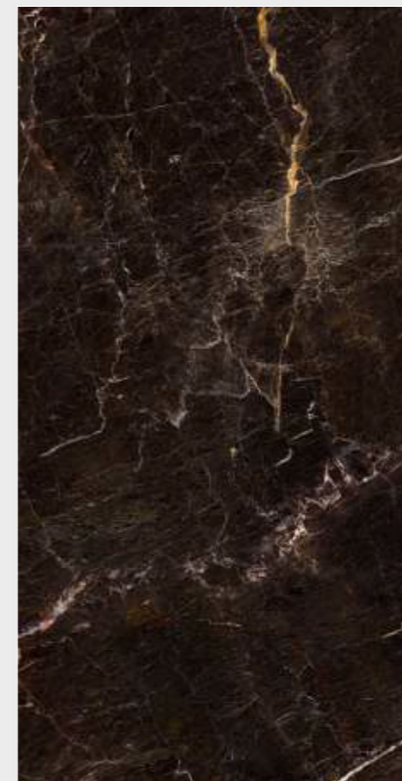

VOLGA  
BLUE

800x1600MM  
◆ THICKNESS 9MM

RANDOM : 3

VOLGA  
BLUE

ZEBRANO  
CHOCO

800x1600MM  
◆ THICKNESS 9MM

RANDOM : 3

ZEBRANO  
CHOCO