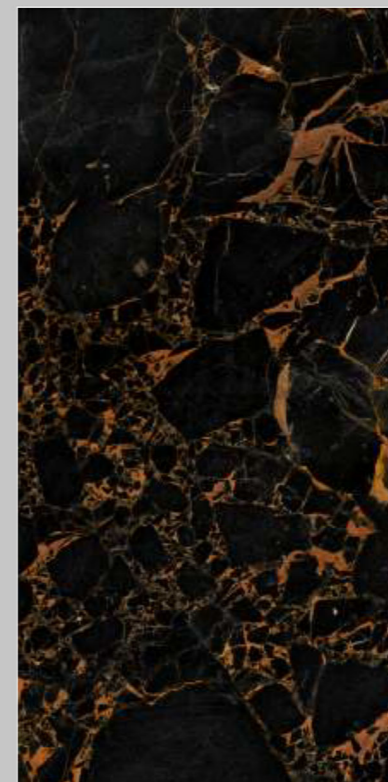

LUXURY BLACK

800x1600MM
◆ THICKNESS 9MM

RANDOM : 4