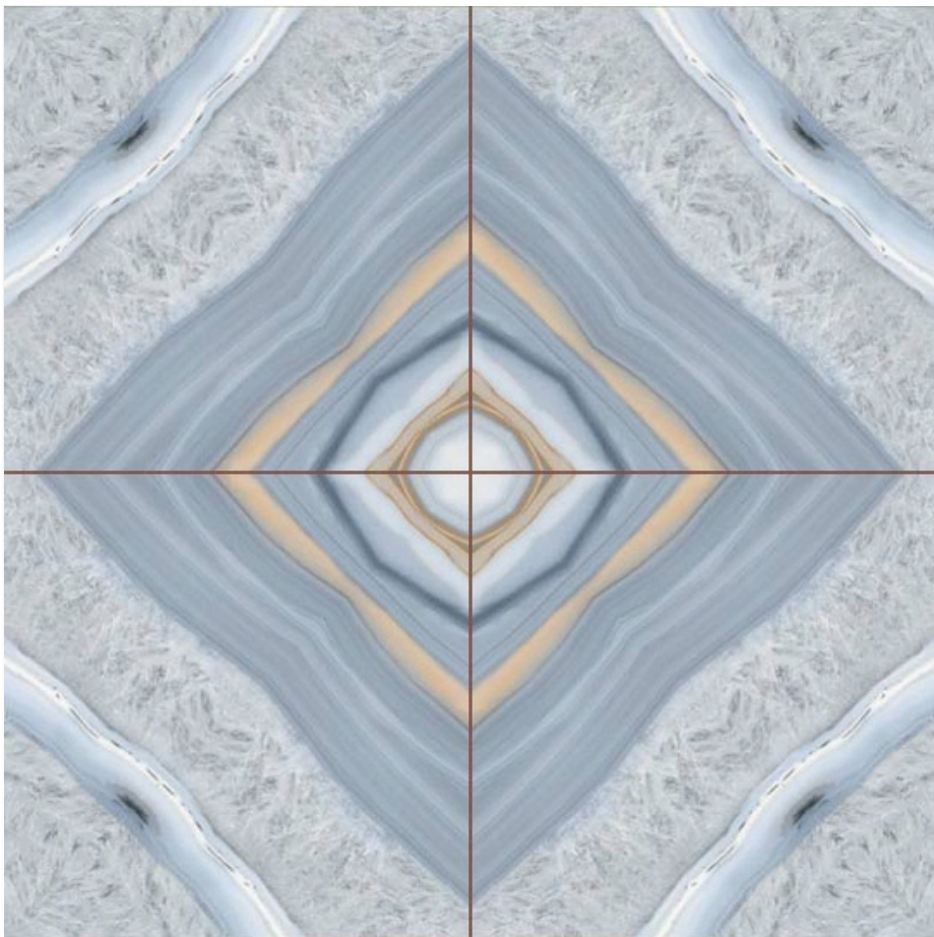

Redefining Radiance
IN EVERY SPACE!

BOOKMATCH

500X500MM

We are design curators that
Give your space subtle nuances
And great beauty.

500X500

BOOKMATCH SURFACE

UNIQUE
CREATIVE
STYLISH
ELEGANT

FEATURES

APPLICATION

22601

Random : 1 | Thickness : 8 MM

Size : 500 X 500 MM | Finish : GLOSSY

22602

Random : 1 | Thickness : 8 MM

Size : 500 X 500 MM | Finish : GLOSSY

22603

Random : 1 | Thickness : 8 MM

Size : 500 X 500 MM | Finish : GLOSSY

22604

Random : 1 | Thickness : 8 MM

Size : 500 X 500 MM | Finish : GLOSSY

22605

Random : 1 | Thickness : 8 MM

Size : 500 X 500 MM | Finish : GLOSSY