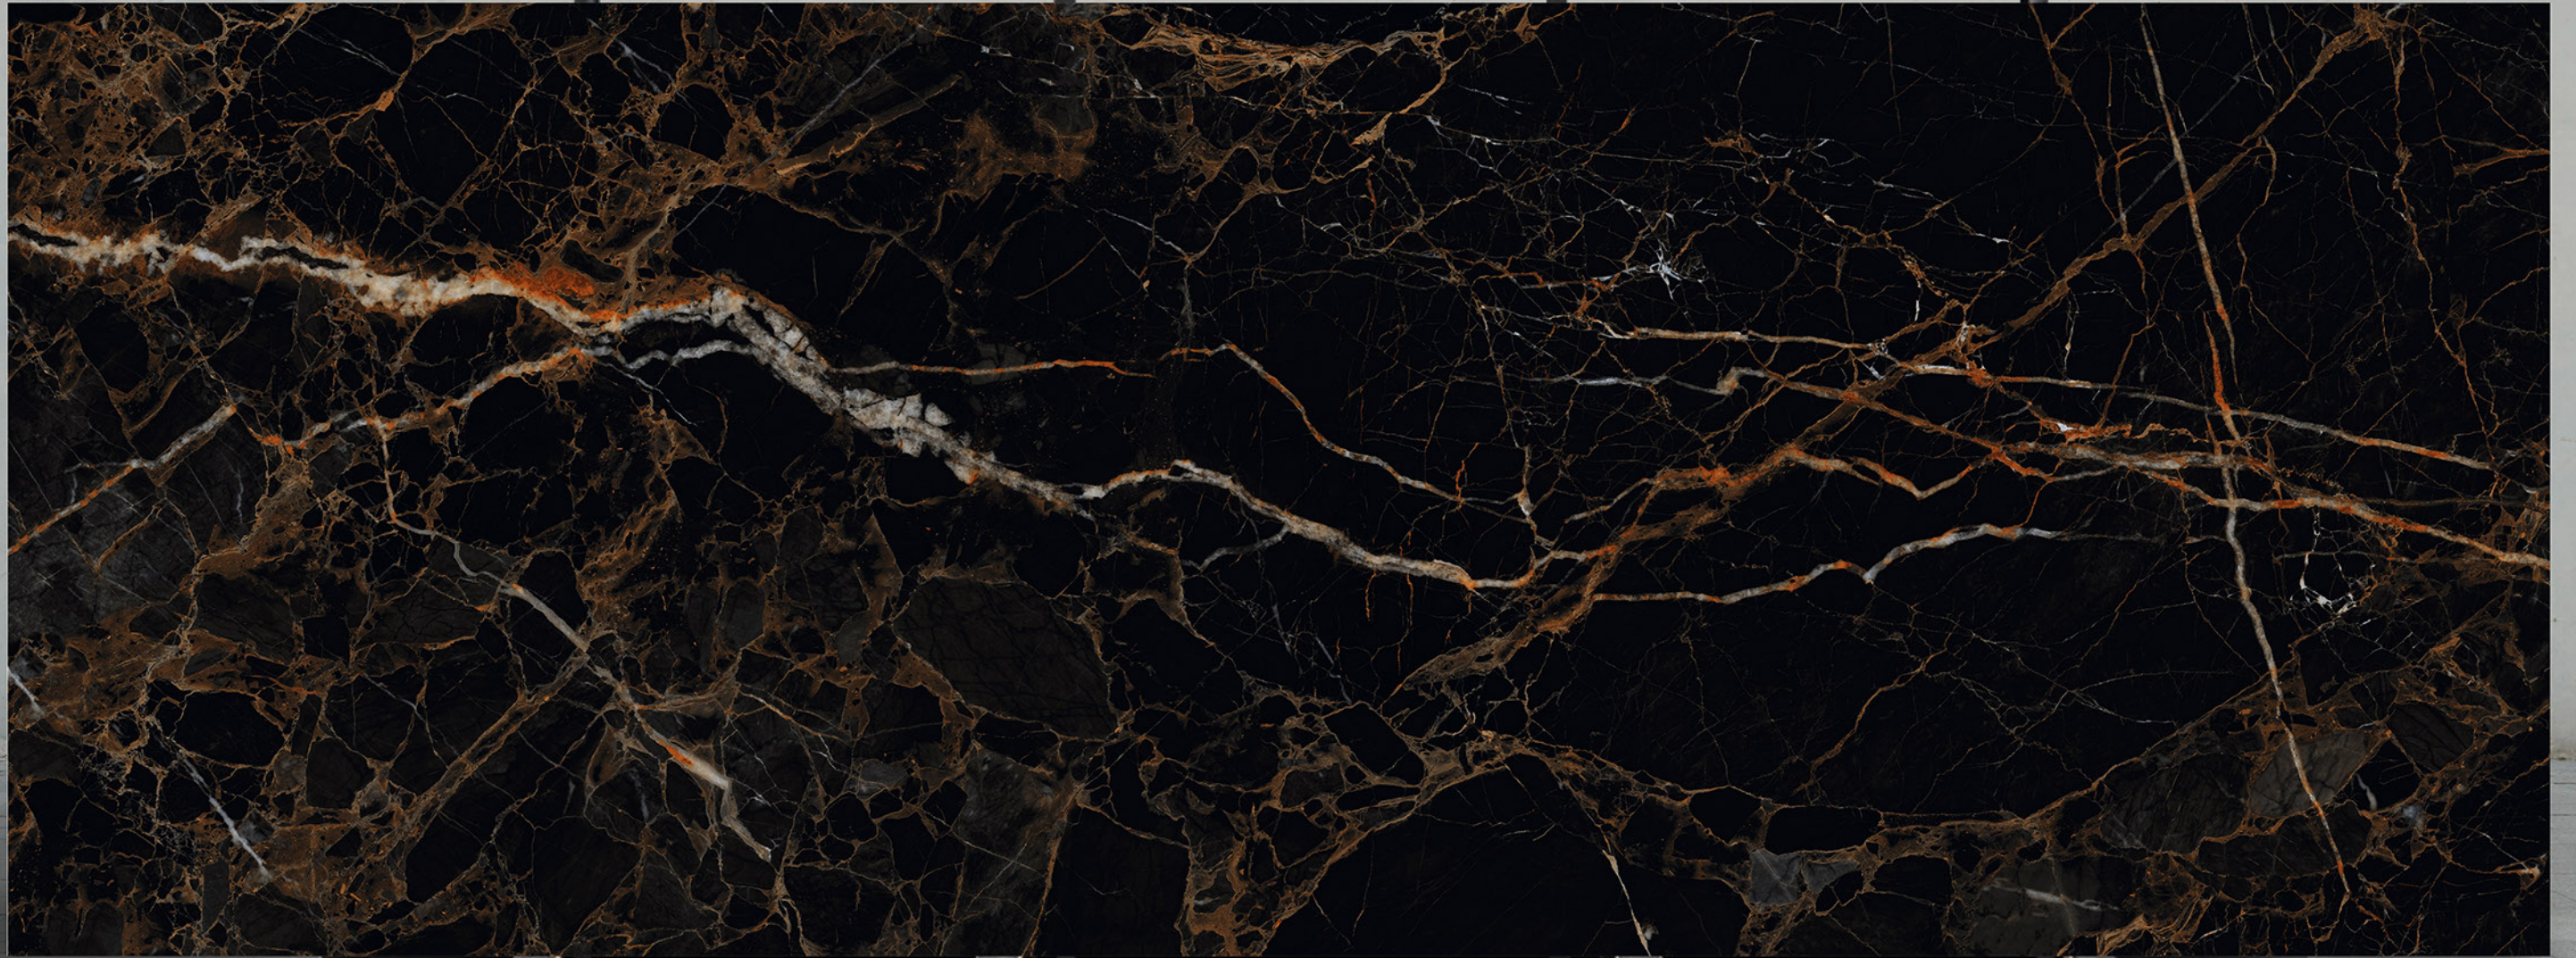

HORSE BROWN

**BODY
BLACK**

**FINISH
HIGH GLOSS**

SIZE
1200X3200 MM | 800X3200MM
1200X2800 MM | 800X2400MM
1200X2400 MM