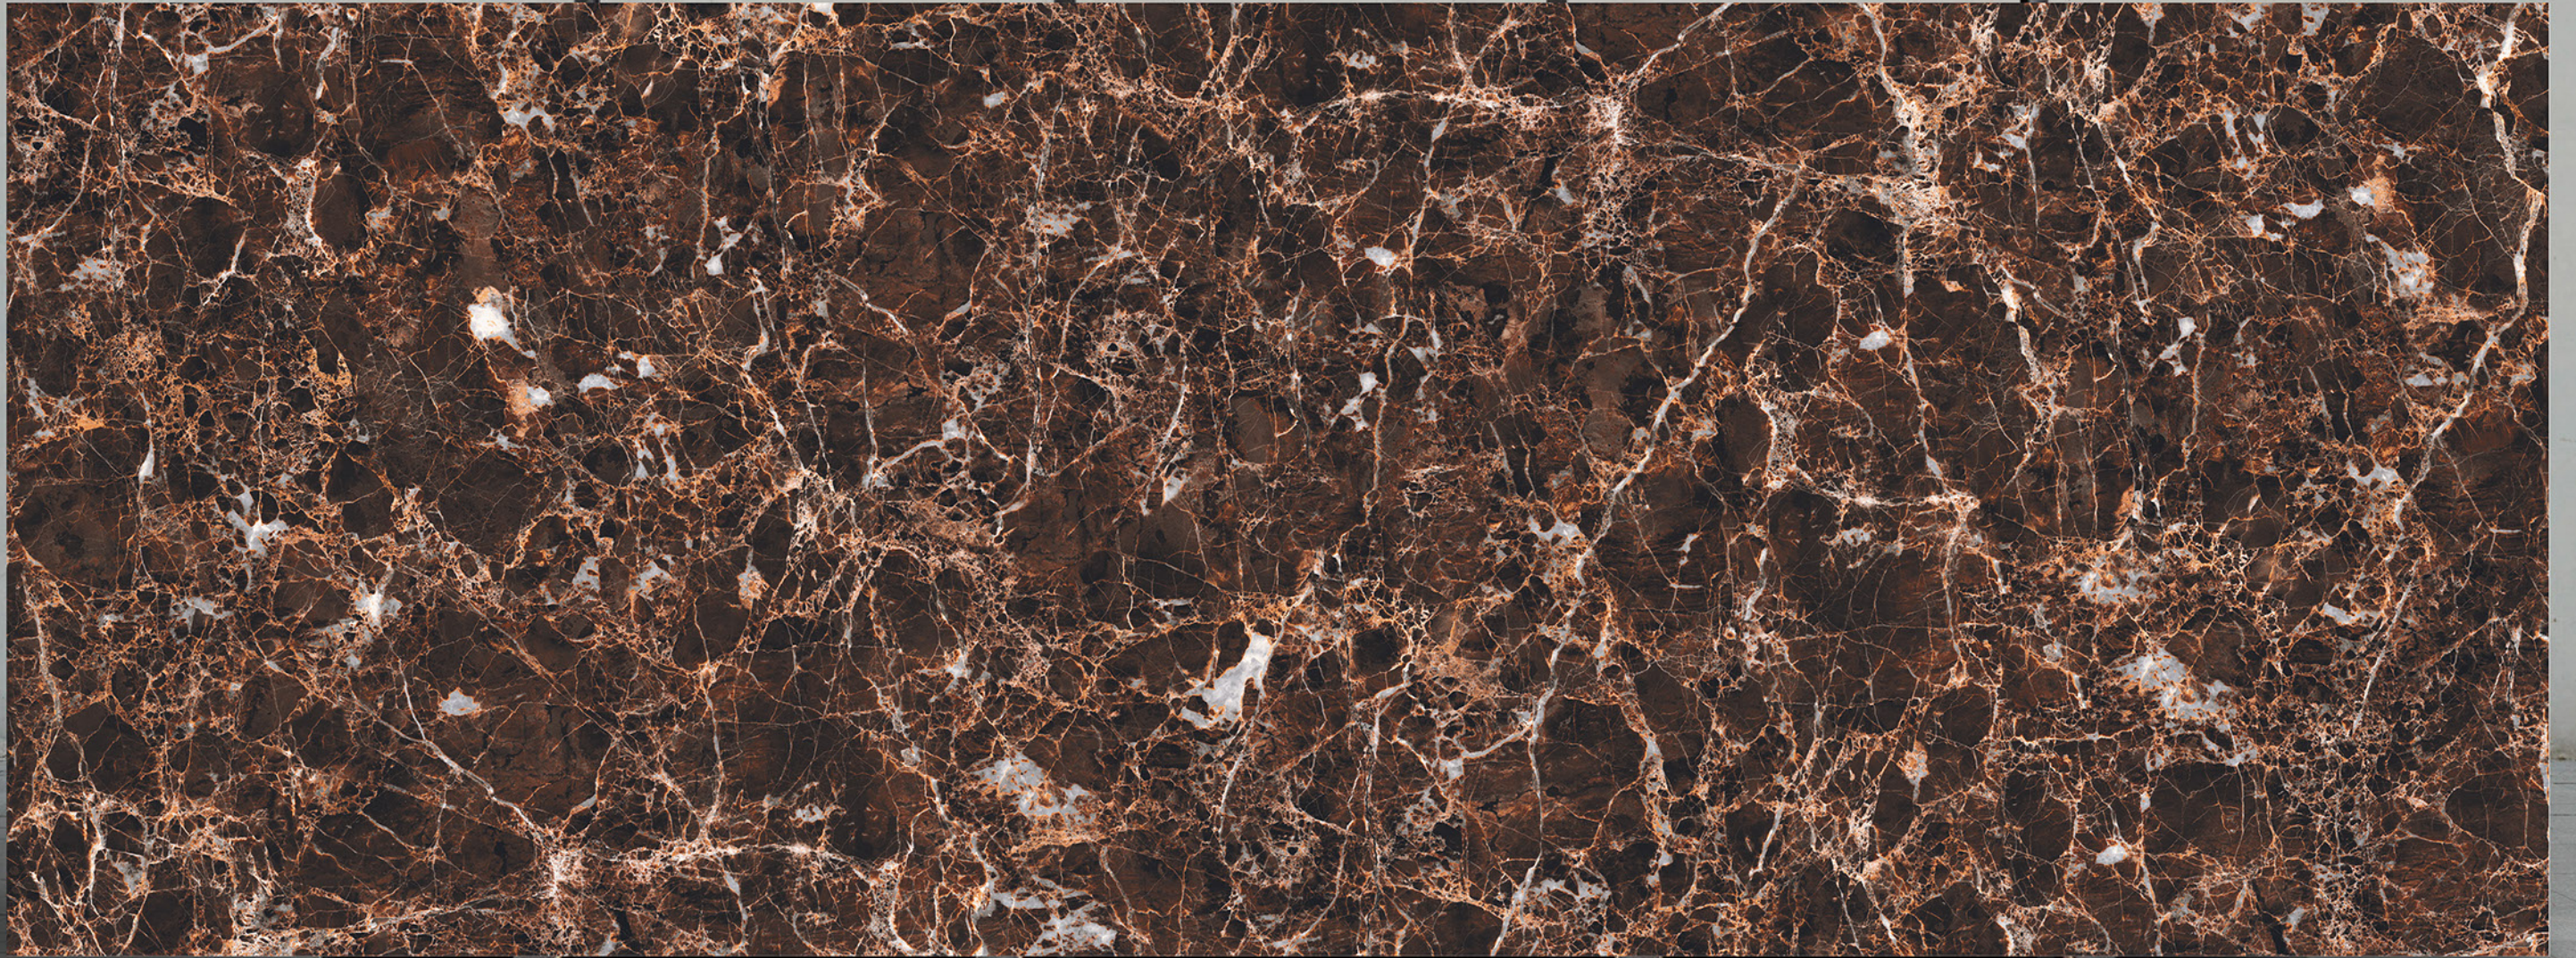

CRYSTAL EMPERADOR

**BODY
BLACK**

**FINISH
HIGH GLOSS**

SIZE
1200X3200 MM | 800X3200MM
1200X2800 MM | 800X2400MM
1200X2400 MM