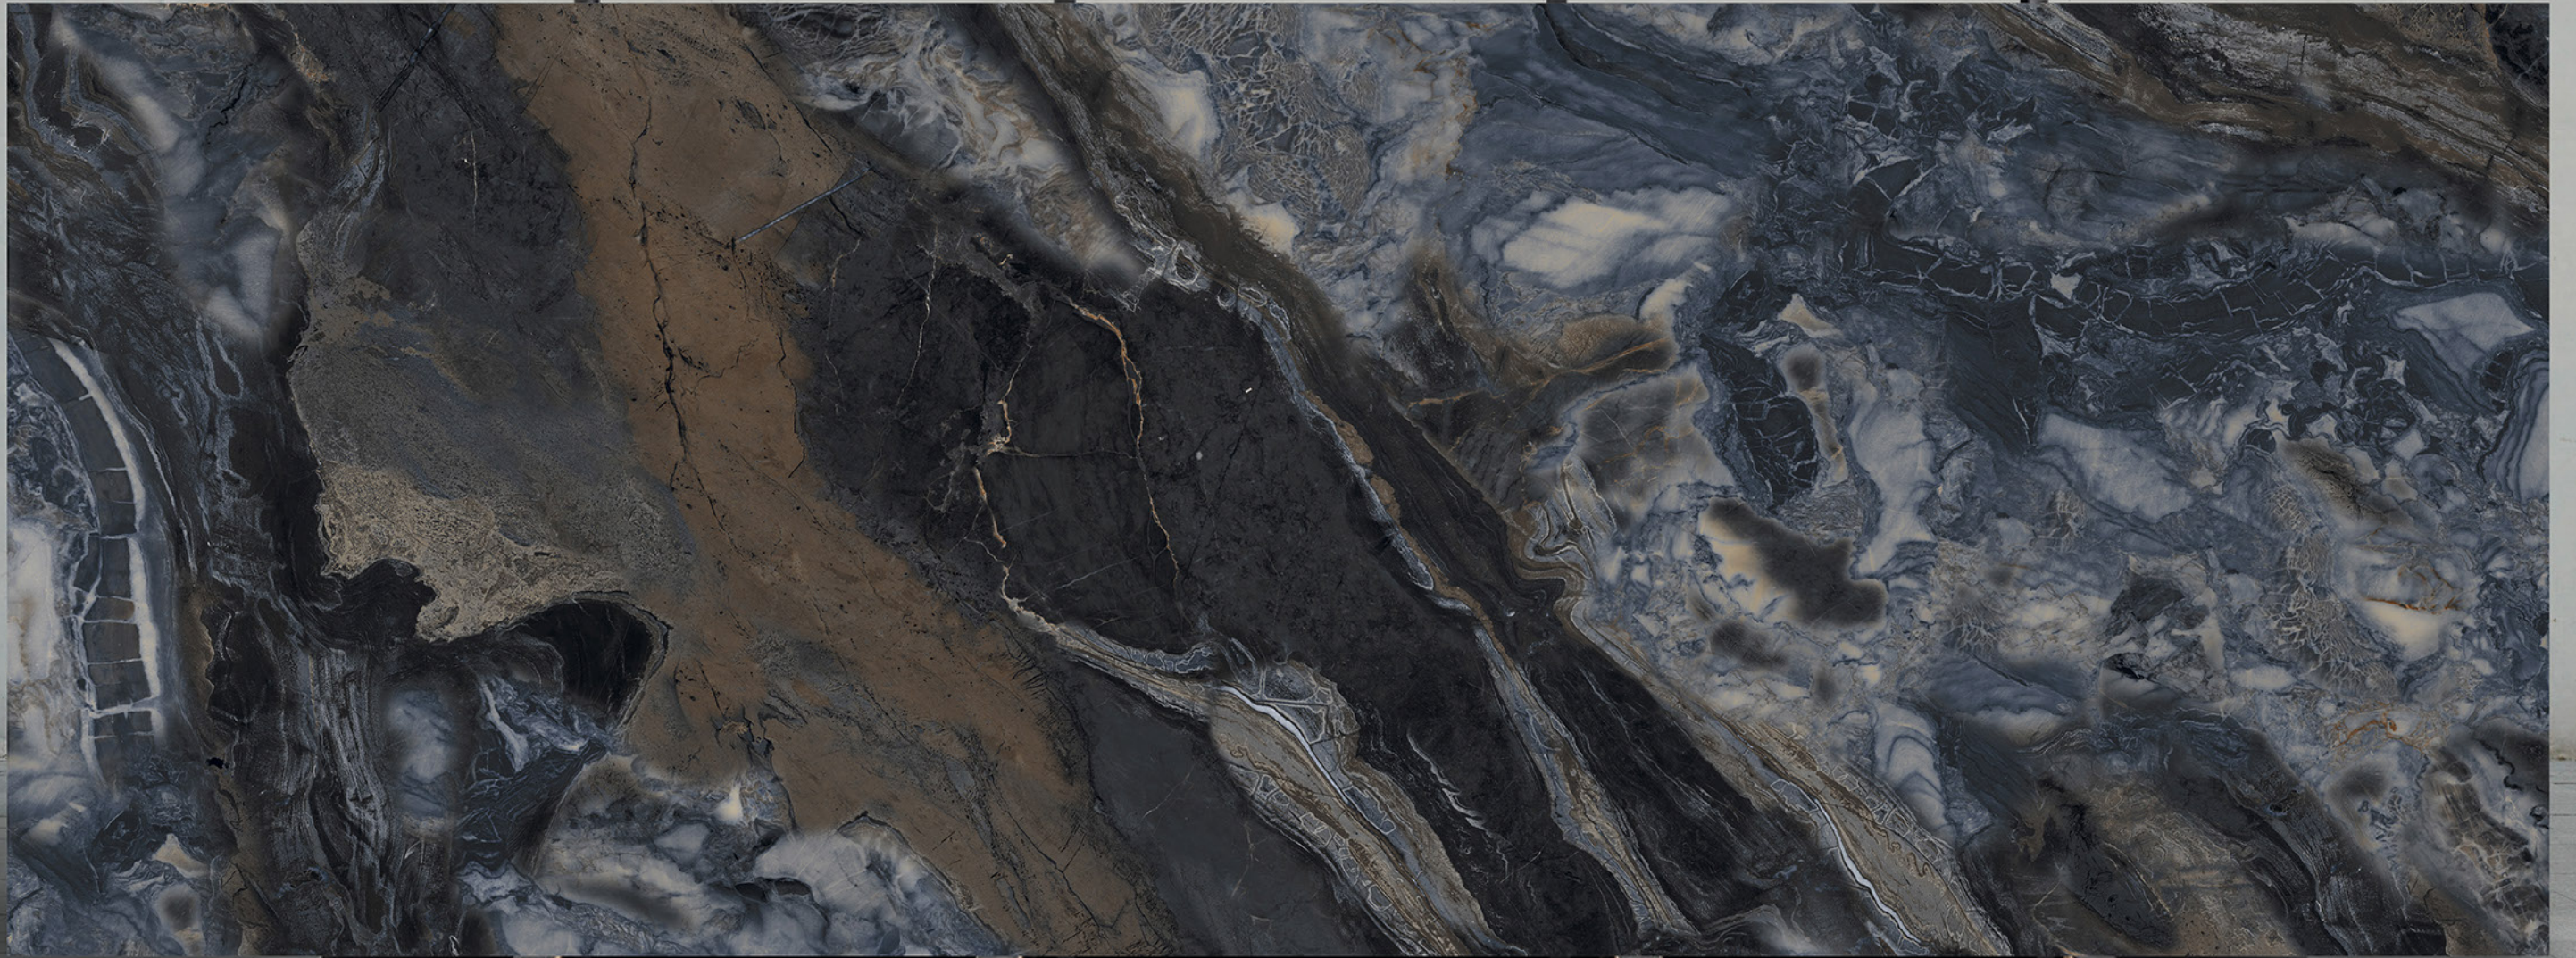

1200X3200 MM | 800X3200MM
1200X2800 MM | 800X2400MM
1200X2400 MM

HORSE BROWN

**BODY
BLACK**

**FINISH
HIGH GLOSS**

SIZE
1200X3200 MM | 800X3200MM
1200X2800 MM | 800X2400MM
1200X2400 MM

INFINITO AZUL

**BODY
BLACK**