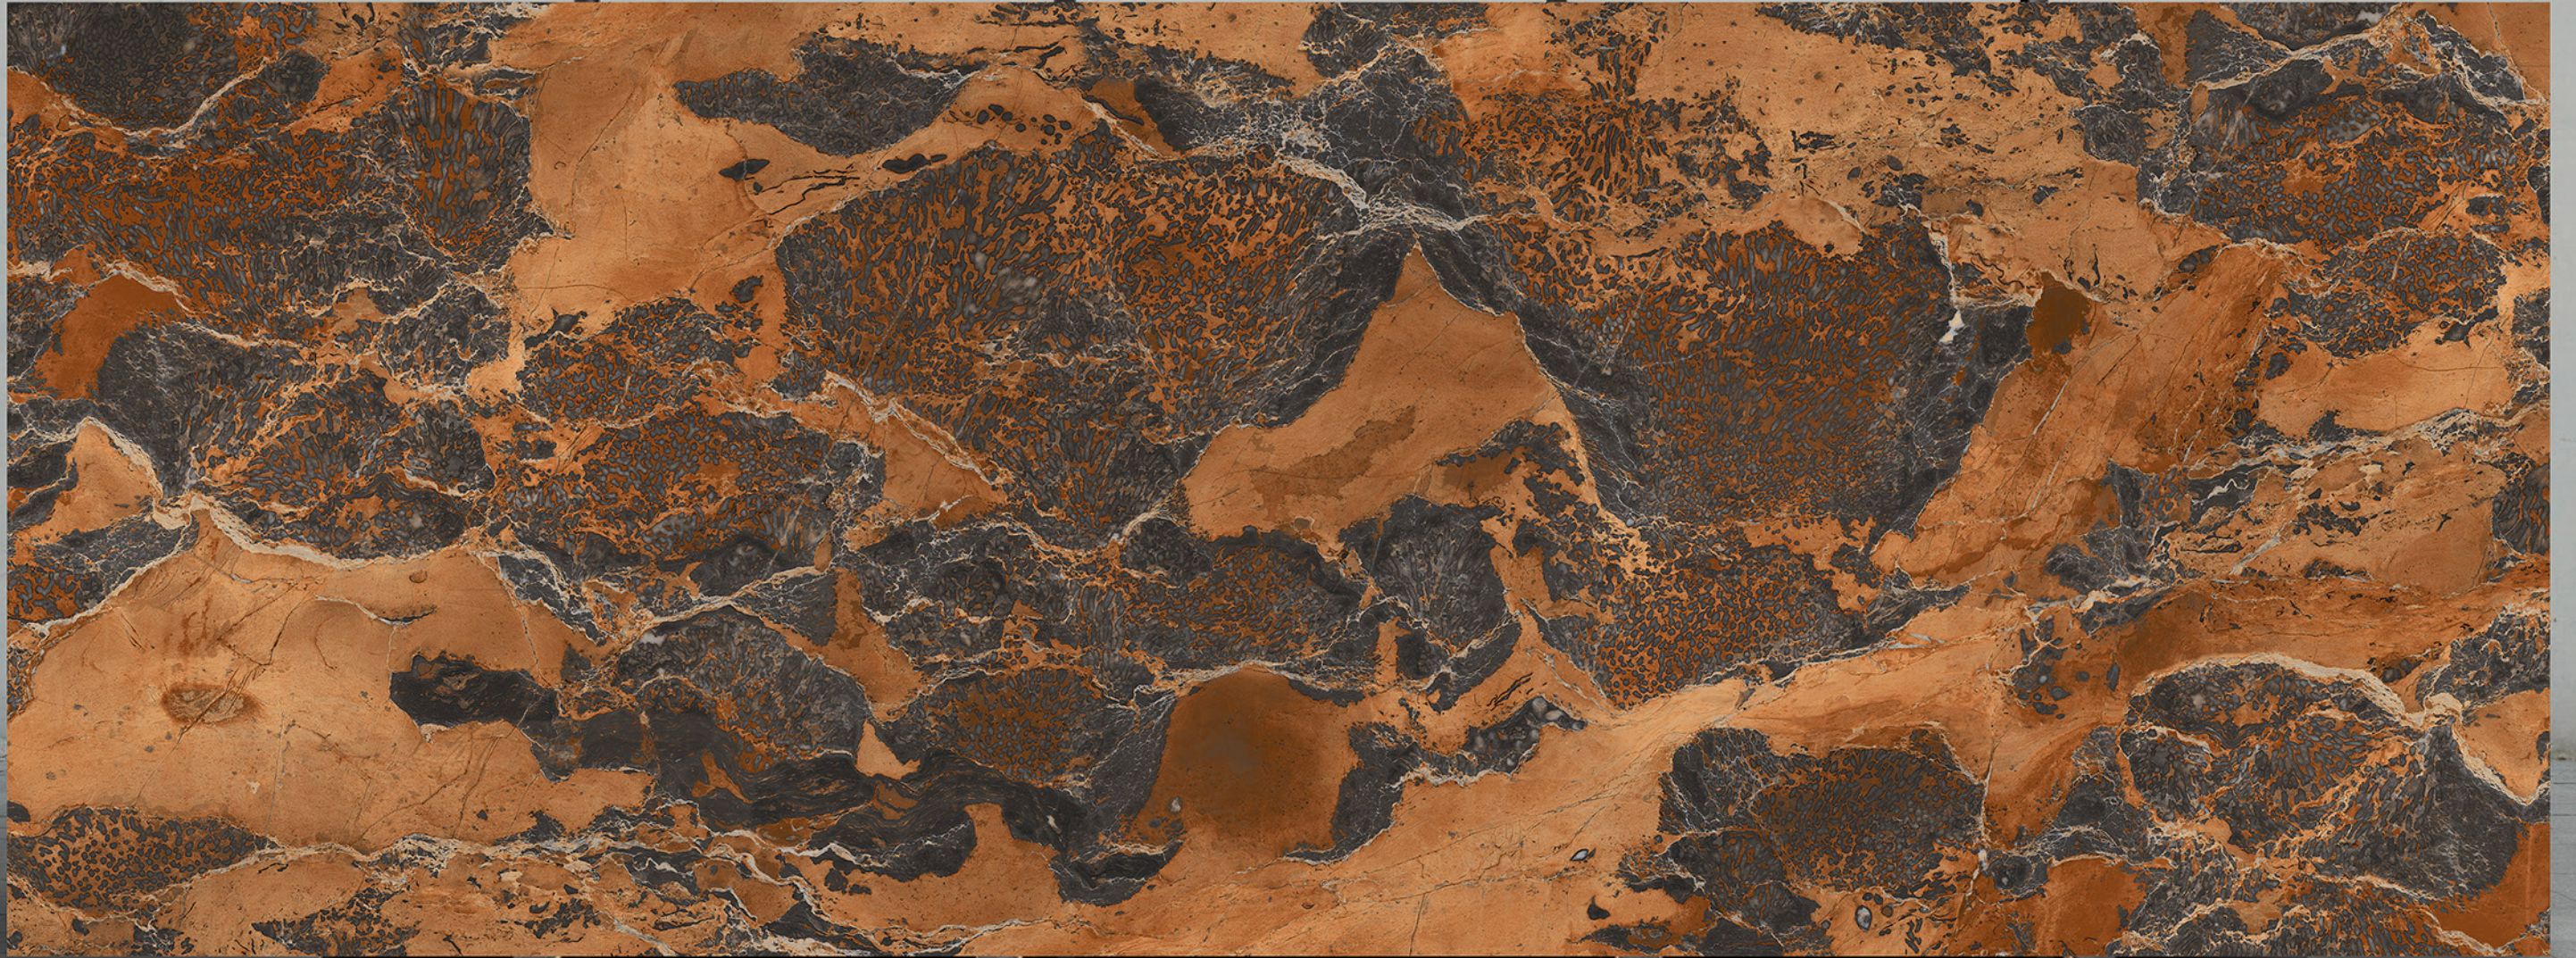

FOSSIL BROWN

**BODY
GREY**

**FINISH
HIGH GLOSS**

SIZE
1200X3200 MM | 800X3200MM
1200X2800 MM | 800X2400MM
1200X2400 MM