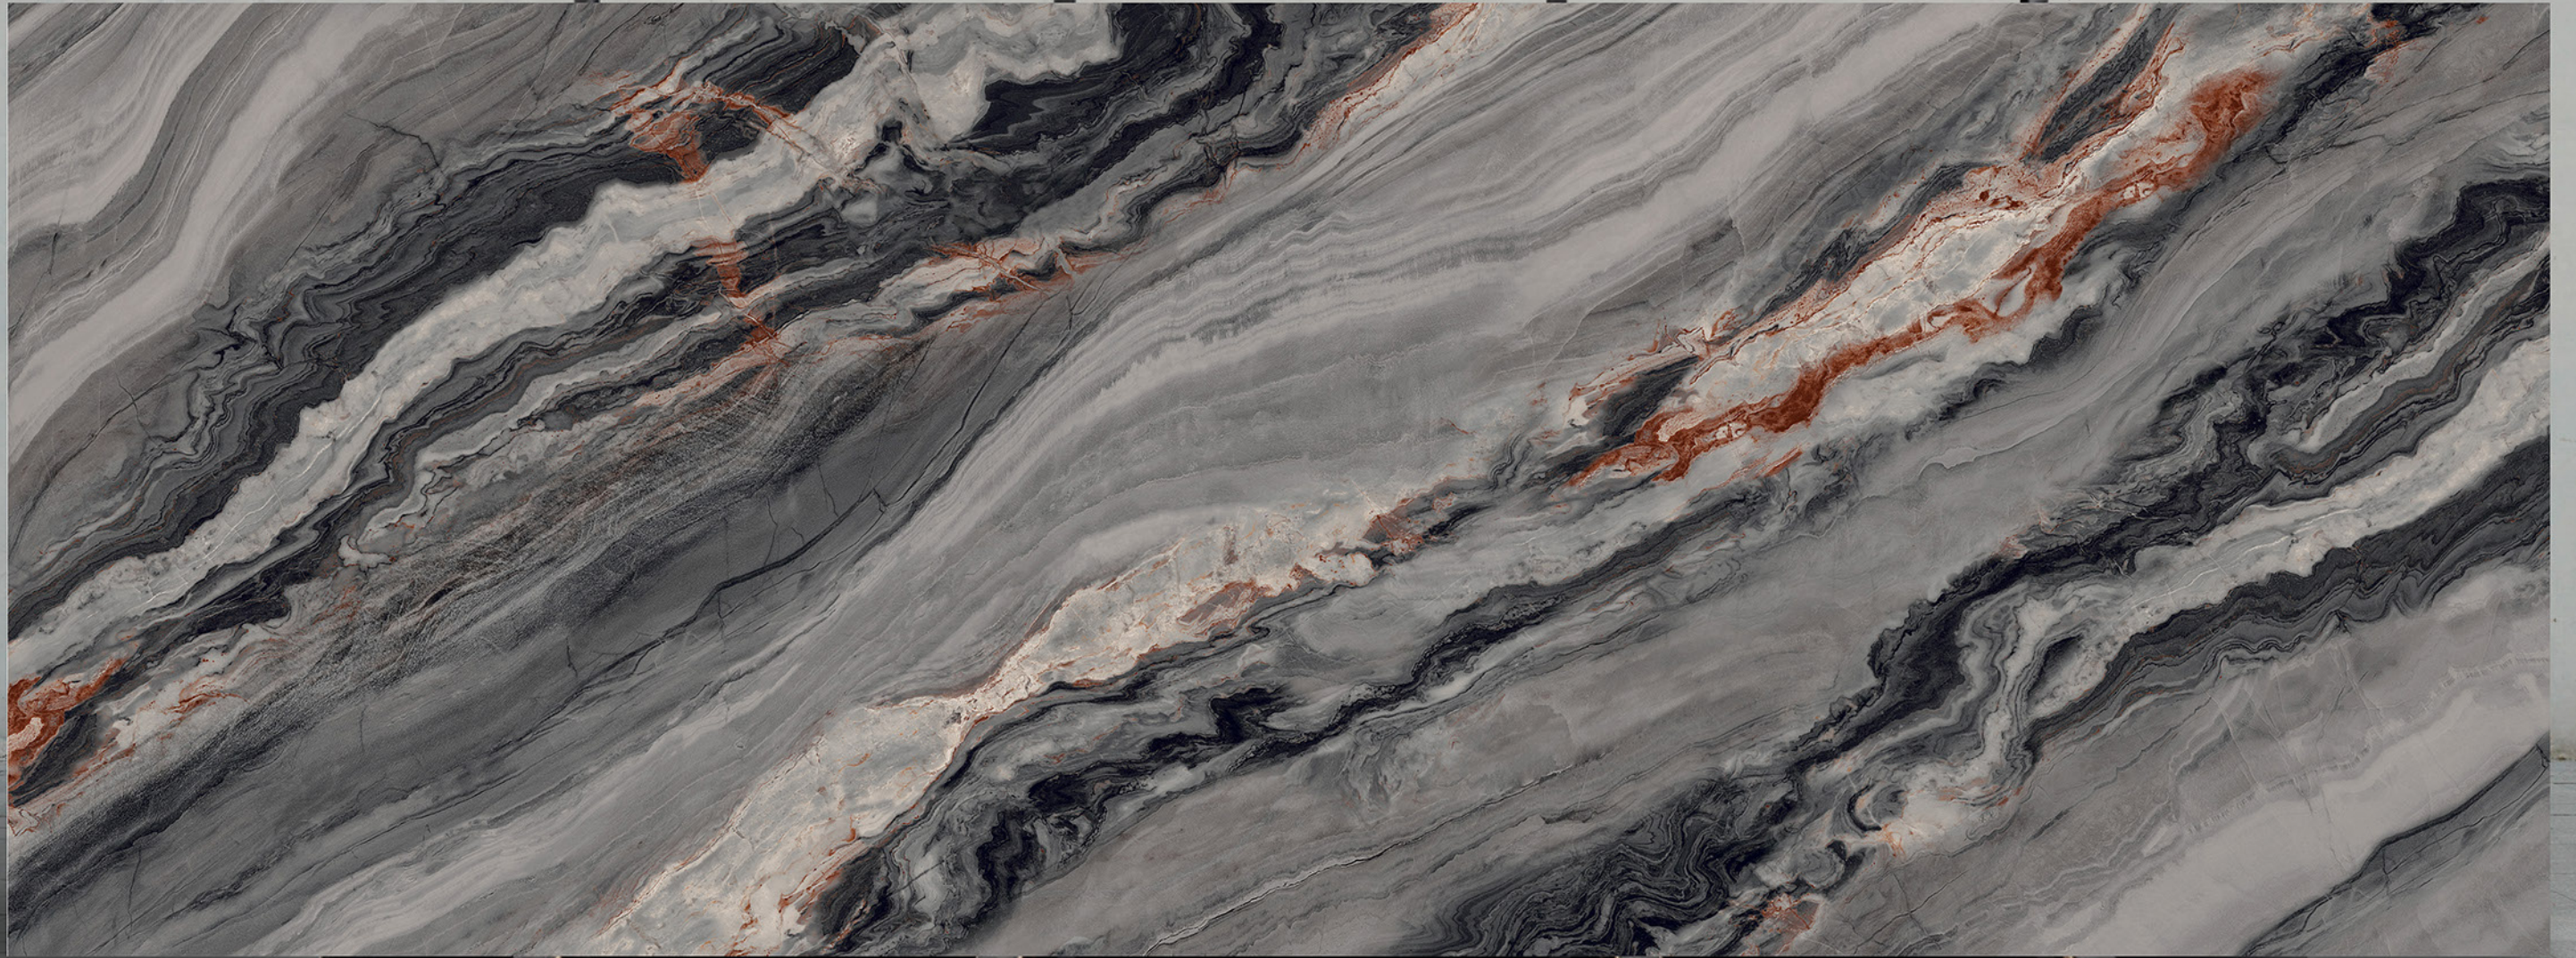

MAKO NATURAL

**BODY
BLACK**

**FINISH
HIGH GLOSS**

SIZE
1200X3200 MM | 800X3200MM
1200X2800 MM | 800X2400MM
1200X2400 MM

MARQUINA FULMINE

**BODY
BLACK**

**FINISH
HIGH GLOSS**

SIZE
1200X3200 MM | 800X3200MM
1200X2800 MM | 800X2400MM
1200X2400 MM