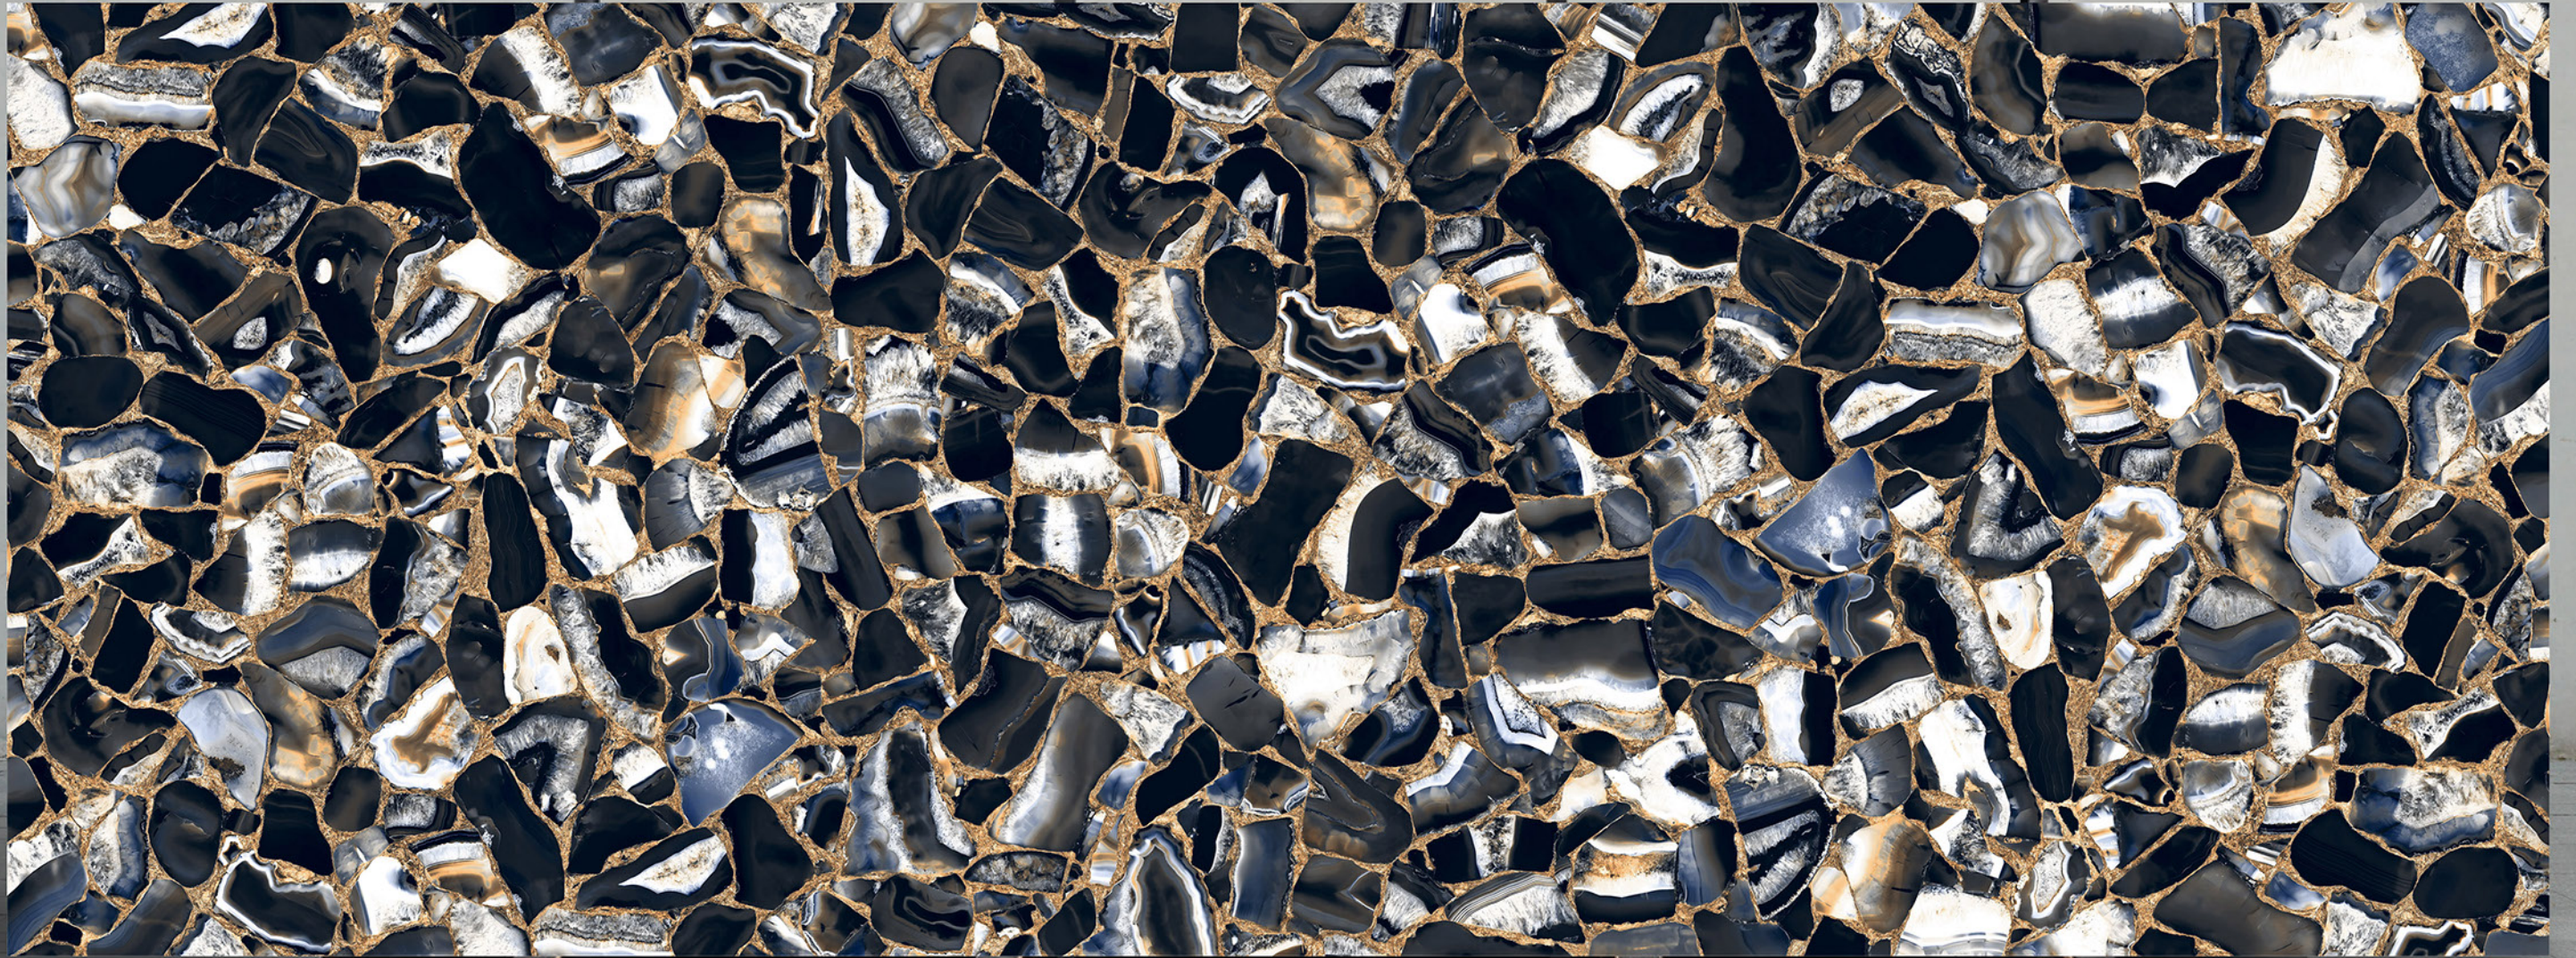

TERRO BLACK

BODY
BLACK

FINISH
HIGH GLOSS

SIZE
1200X3200 MM | 800X3200MM
1200X2800 MM | 800X2400MM
1200X2400 MM