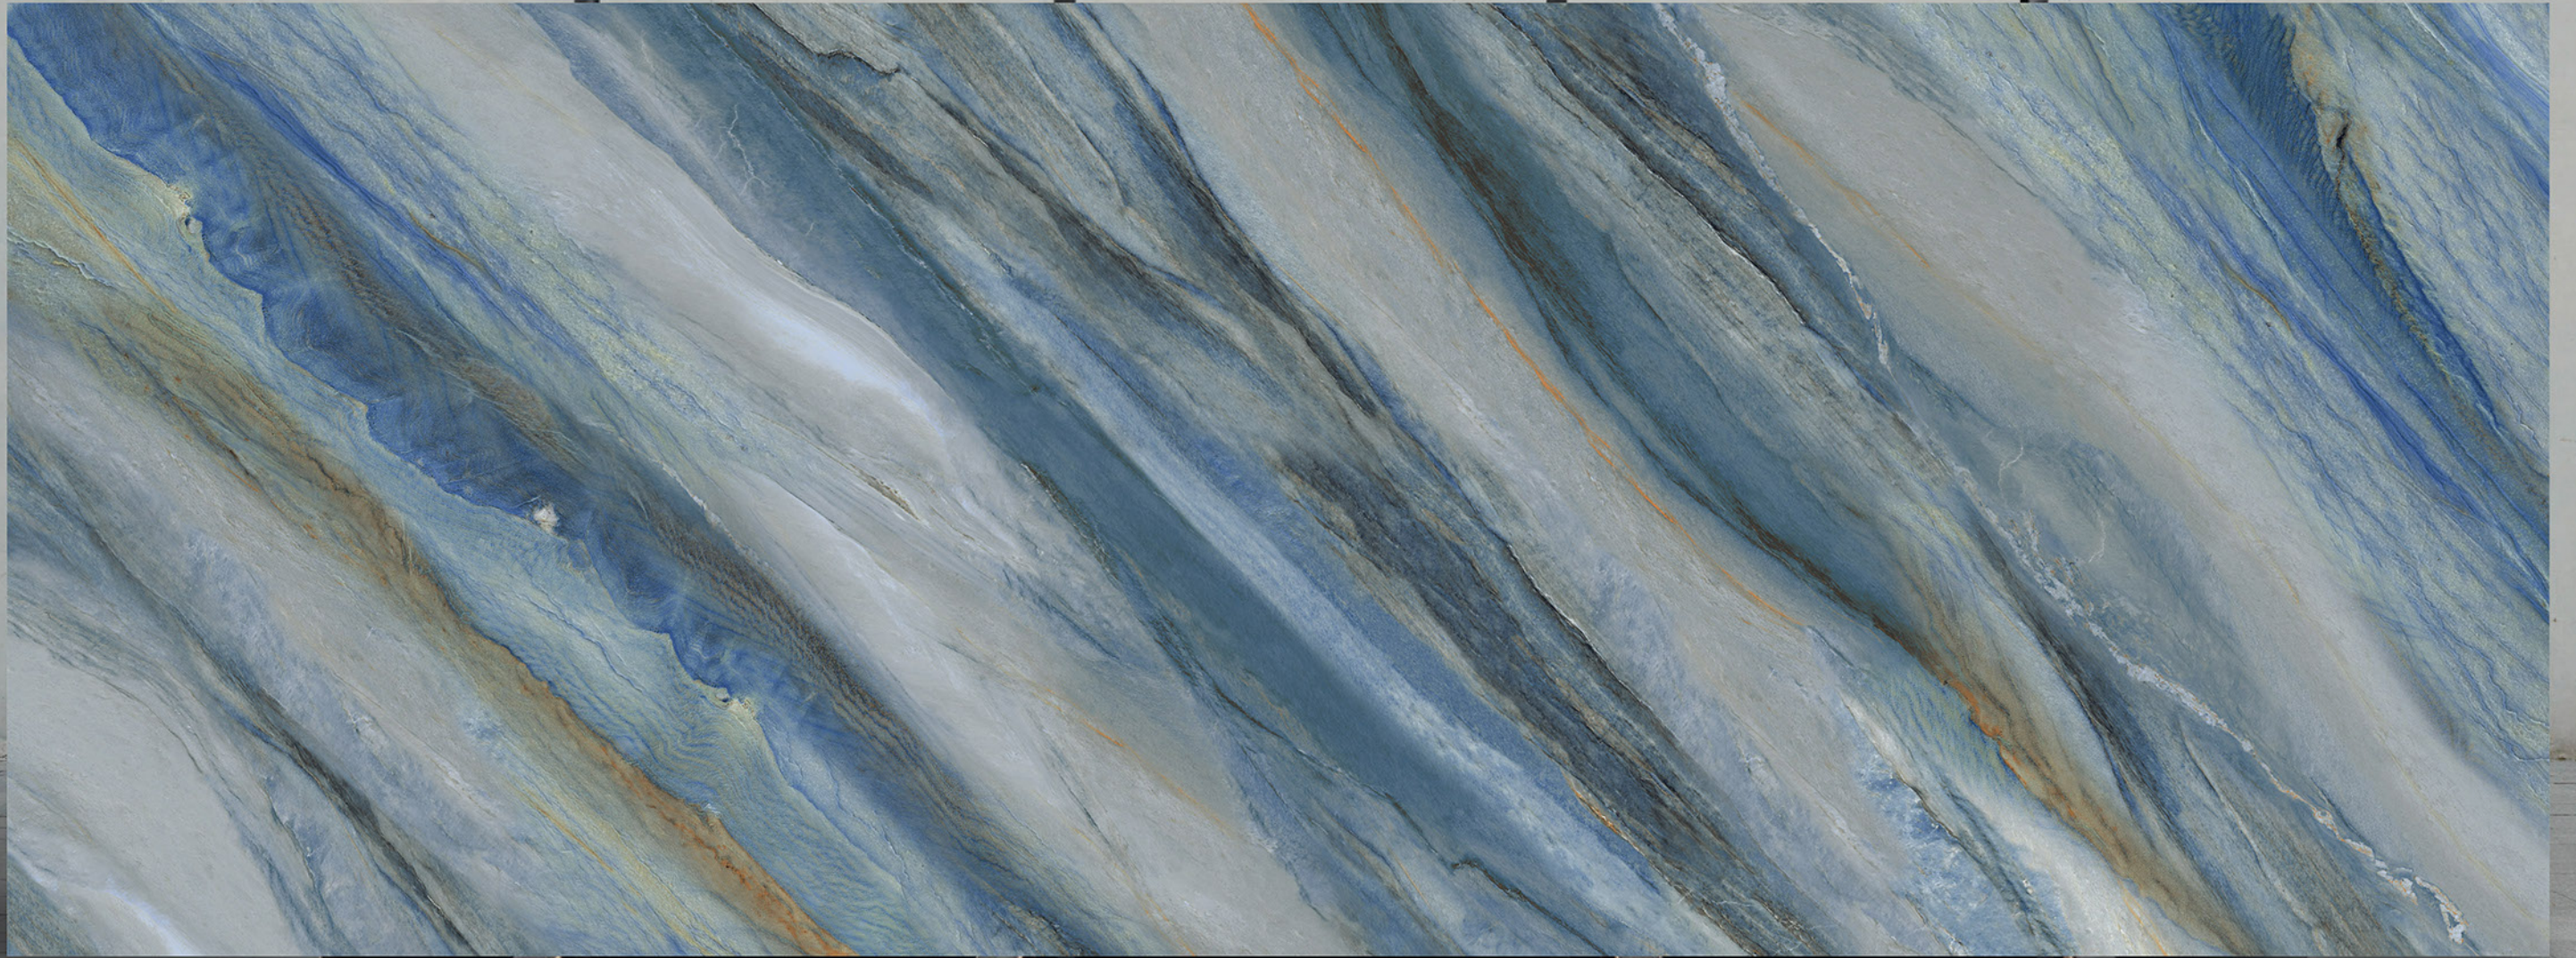

SAN MARINO

**BODY
GREY**

**FINISH
HIGH GLOSS**

SIZE
1200X3200 MM | 800X3200MM
1200X2800 MM | 800X2400MM
1200X2400 MM