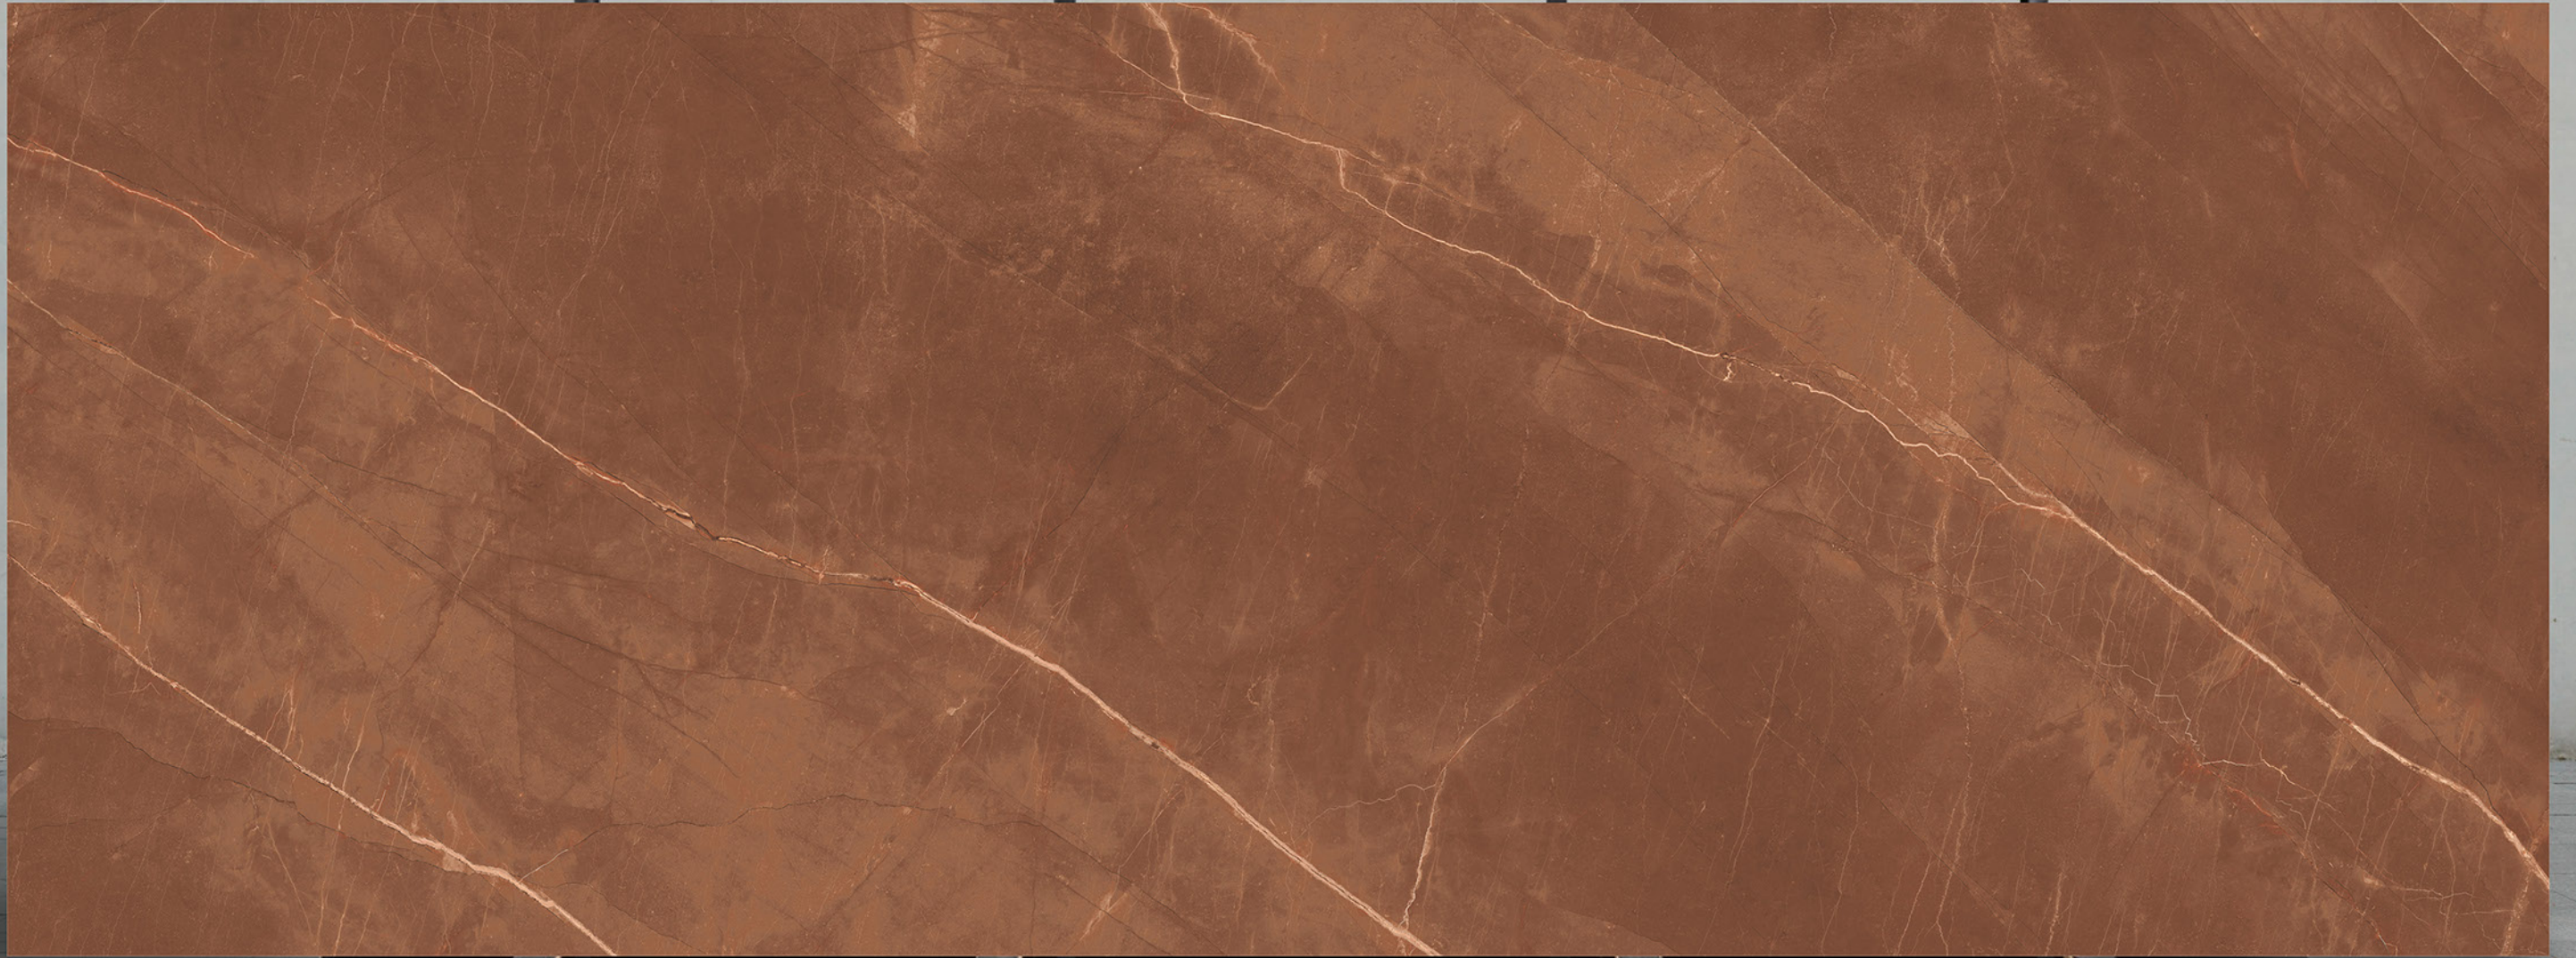

OYSTER MULTY

**BODY
BLACK**

**FINISH
HIGH GLOSS**

SIZE
1200X3200 MM | 800X3200MM
1200X2800 MM | 800X2400MM
1200X2400 MM

PORTORO BLACK

**BODY
BLACK**

**FINISH
HIGH GLOSS**

SIZE
1200X3200 MM | 800X3200MM
1200X2800 MM | 800X2400MM
1200X2400 MM