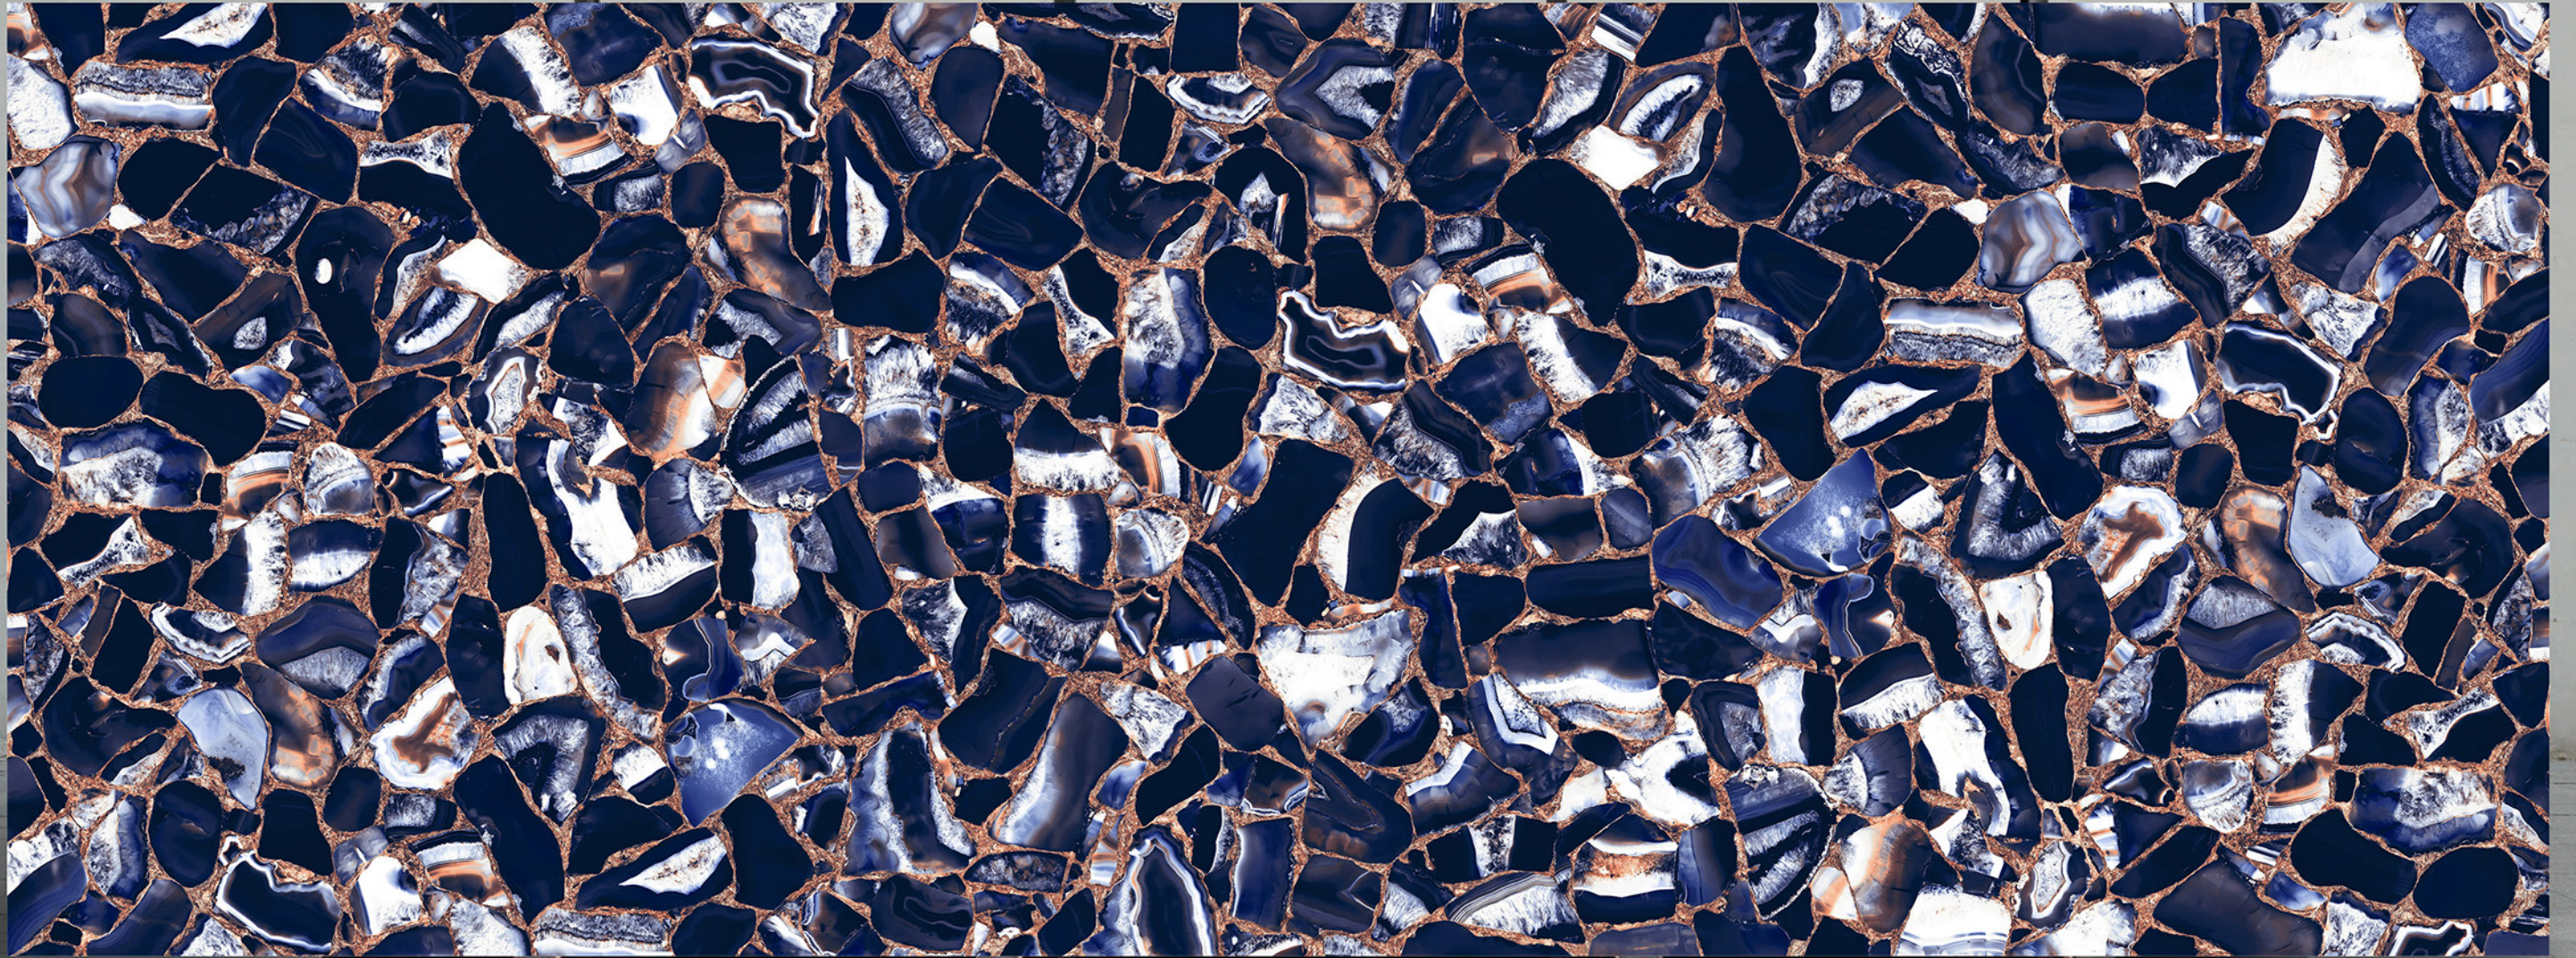

**FINISH
HIGH GLOSS**

SIZE
1200X3200 MM | 800X3200MM
1200X2800 MM | 800X2400MM
1200X2400 MM

TERRO BLACK

BODY
BLACK

FINISH
HIGH GLOSS

SIZE
1200X3200 MM | 800X3200MM
1200X2800 MM | 800X2400MM
1200X2400 MM

TERRO BLUE