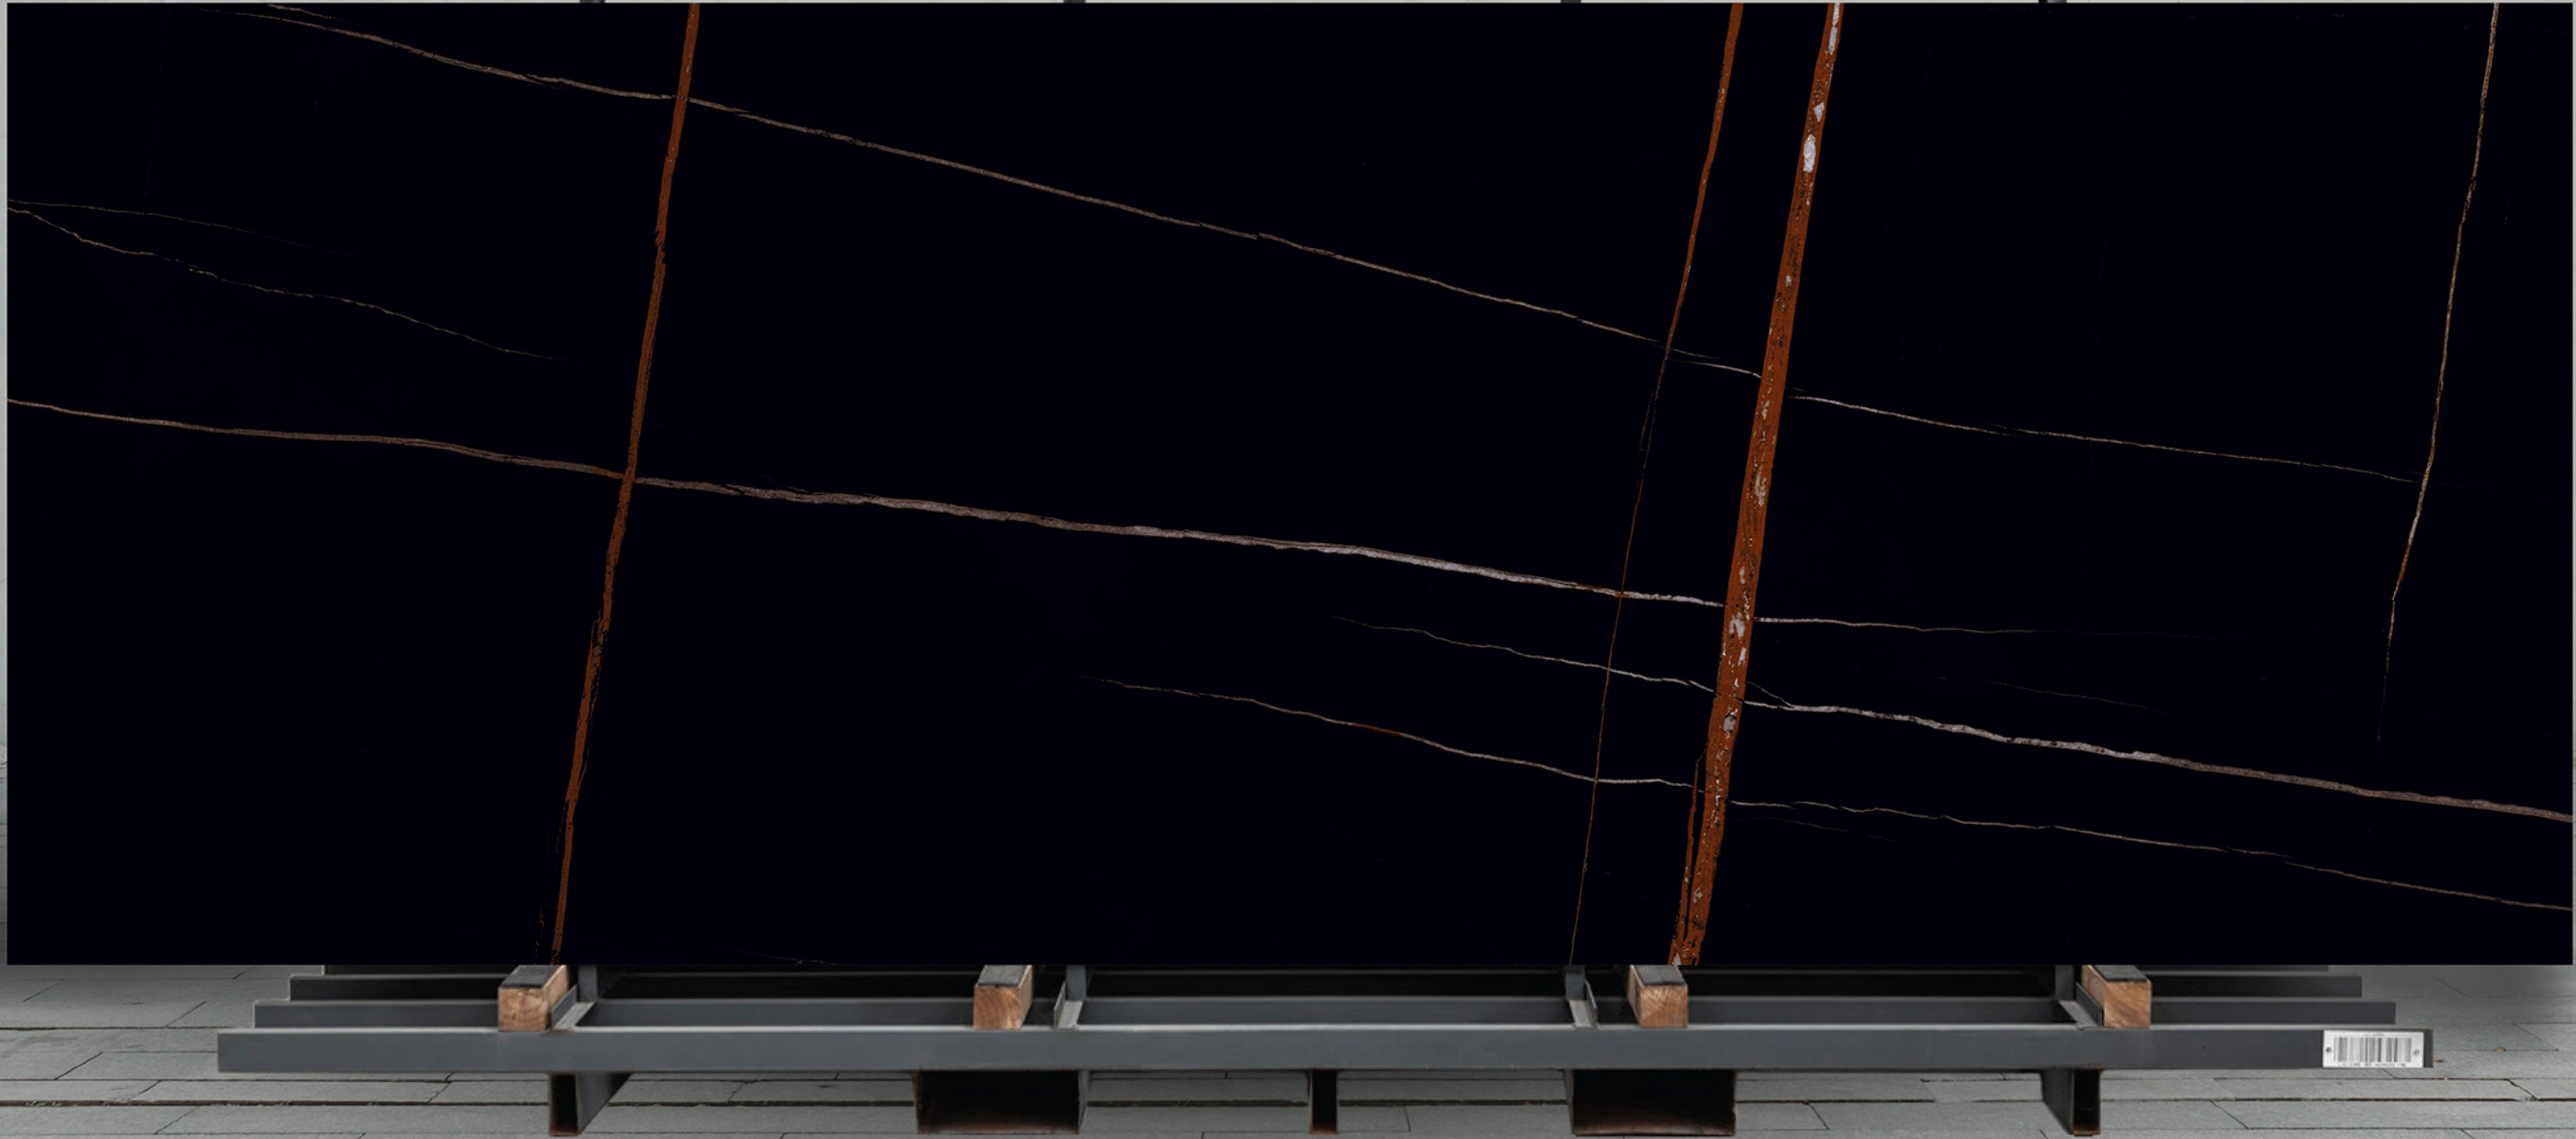

SAINT LAURENT

**BODY
BLACK**

**FINISH
HIGH GLOSS**

SIZE

1200X3200 MM | 800X3200MM
1200X2800 MM | 800X2400MM
1200X2400 MM