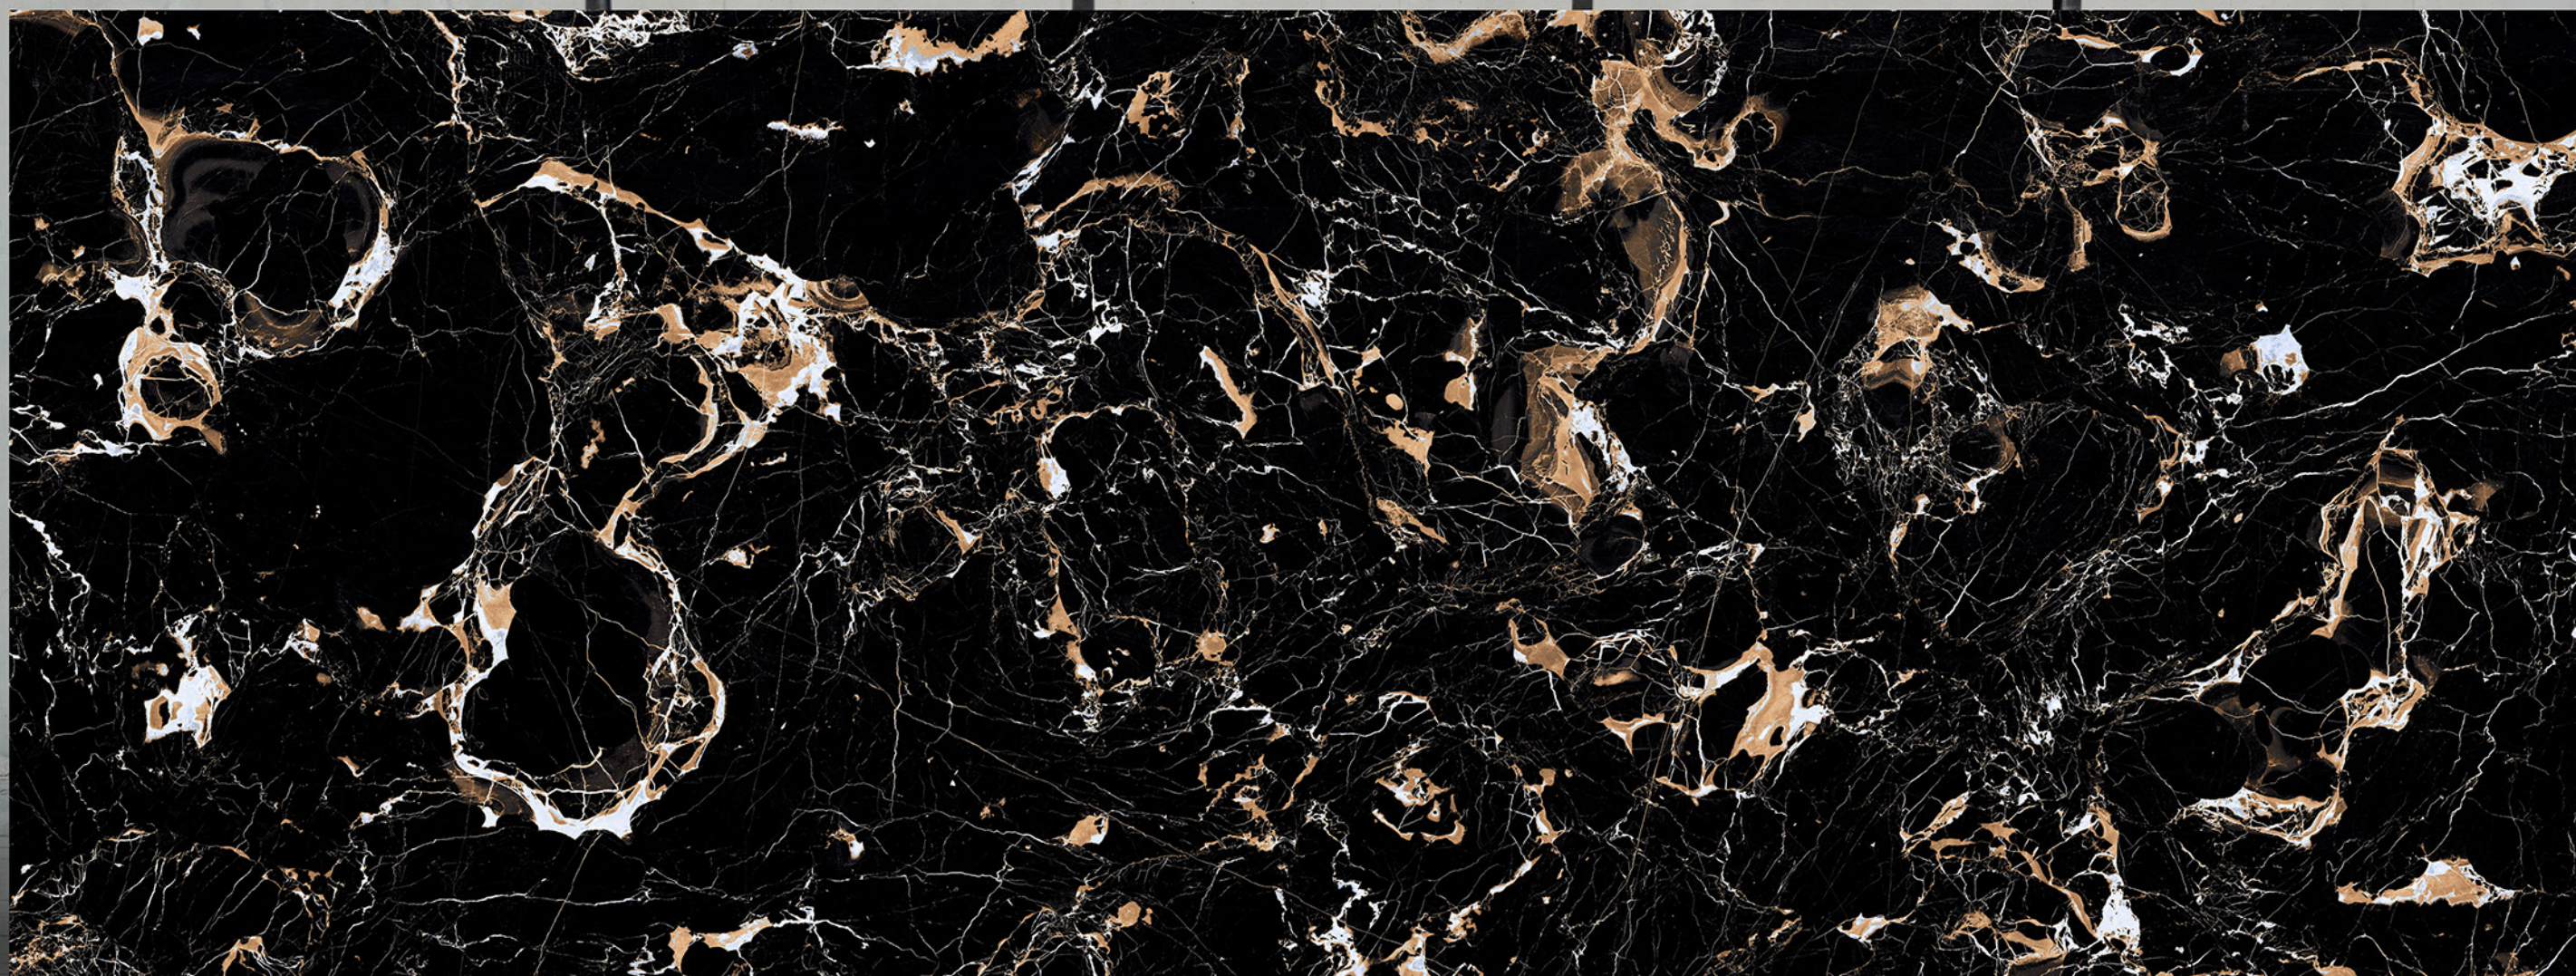

PORTORO BLACK

**BODY
BLACK**

**FINISH
HIGH GLOSS**

SIZE
1200X3200 MM | 800X3200MM
1200X2800 MM | 800X2400MM
1200X2400 MM